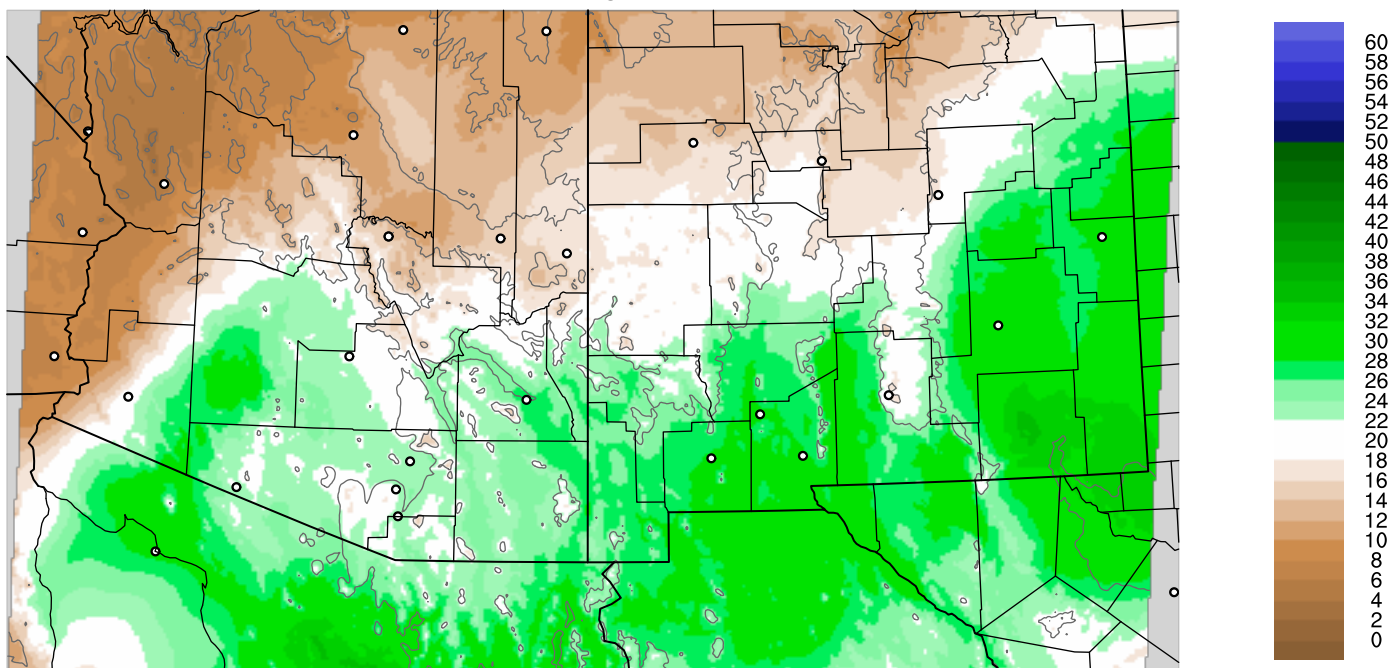

# PWV Error(mm) Obs-Init

Corrected PWV 7 Aug 2020 17:45 UTC

PWV Error(mm) Obs-Init