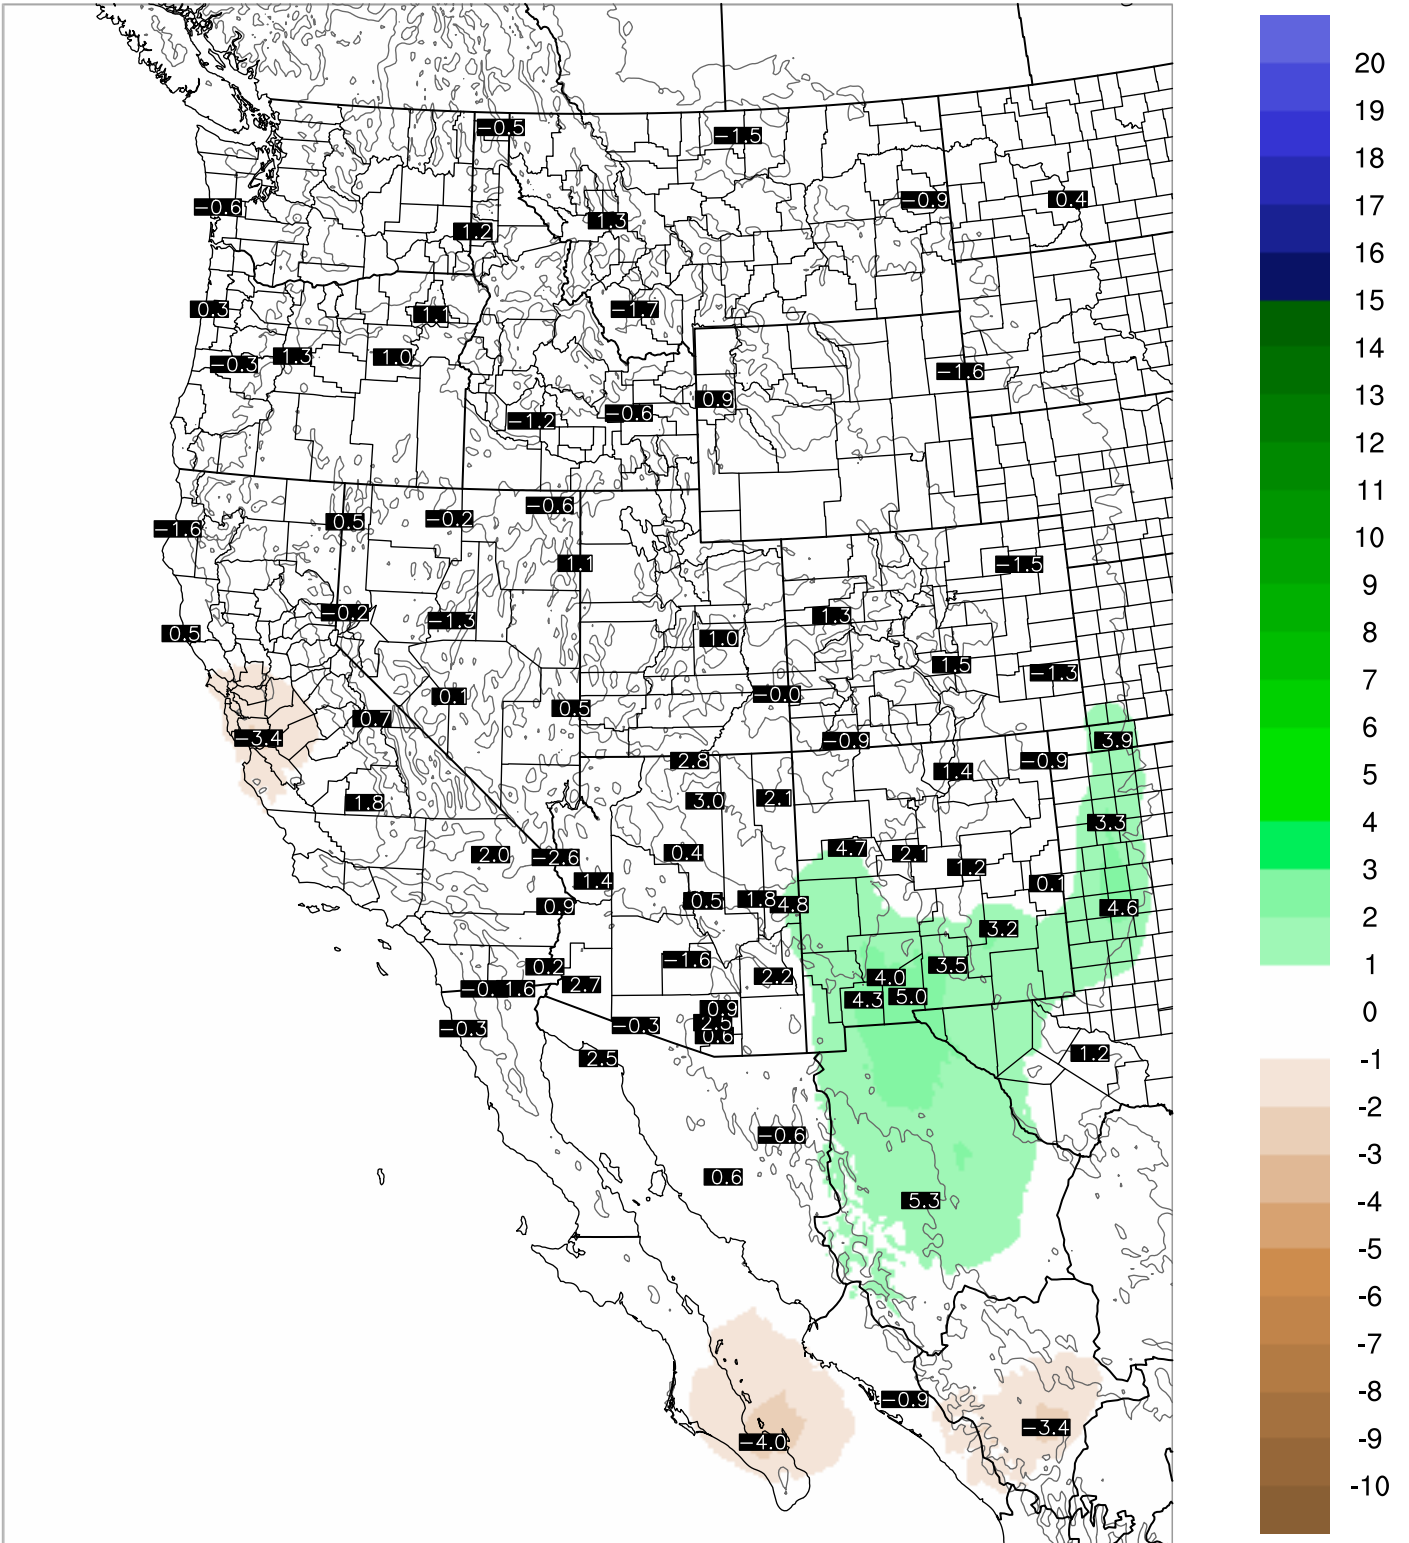

# Corrected PWV 7 Aug 2020 17:45 UTC

# PWV Error(mm) Obs-Init

Corrected PWV 7 Aug 2020 17:45 UTC

PWV Error(mm) Obs-Init