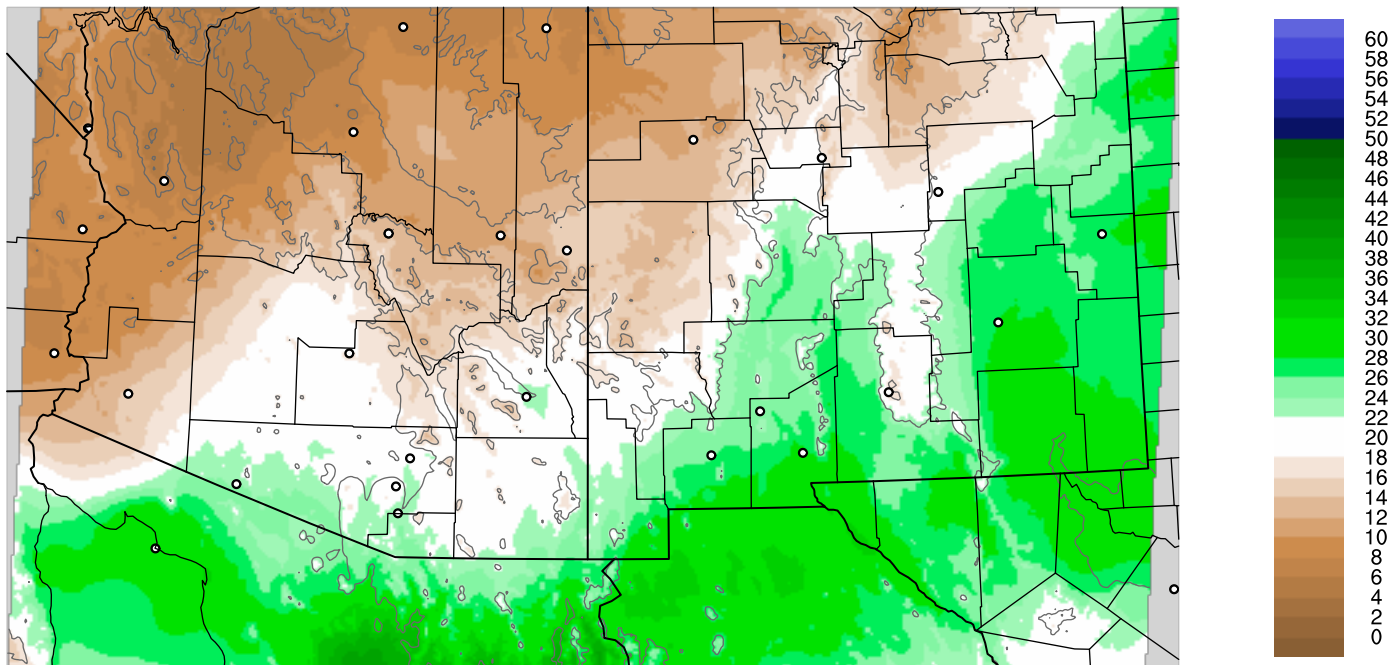

Corrected PWV 6 Aug 2020 17:45 UTC

PWV Error(mm) Obs-Init

Corrected PWV 6 Aug 2020 17:45 UTC

PWV Error(mm) Obs-Init