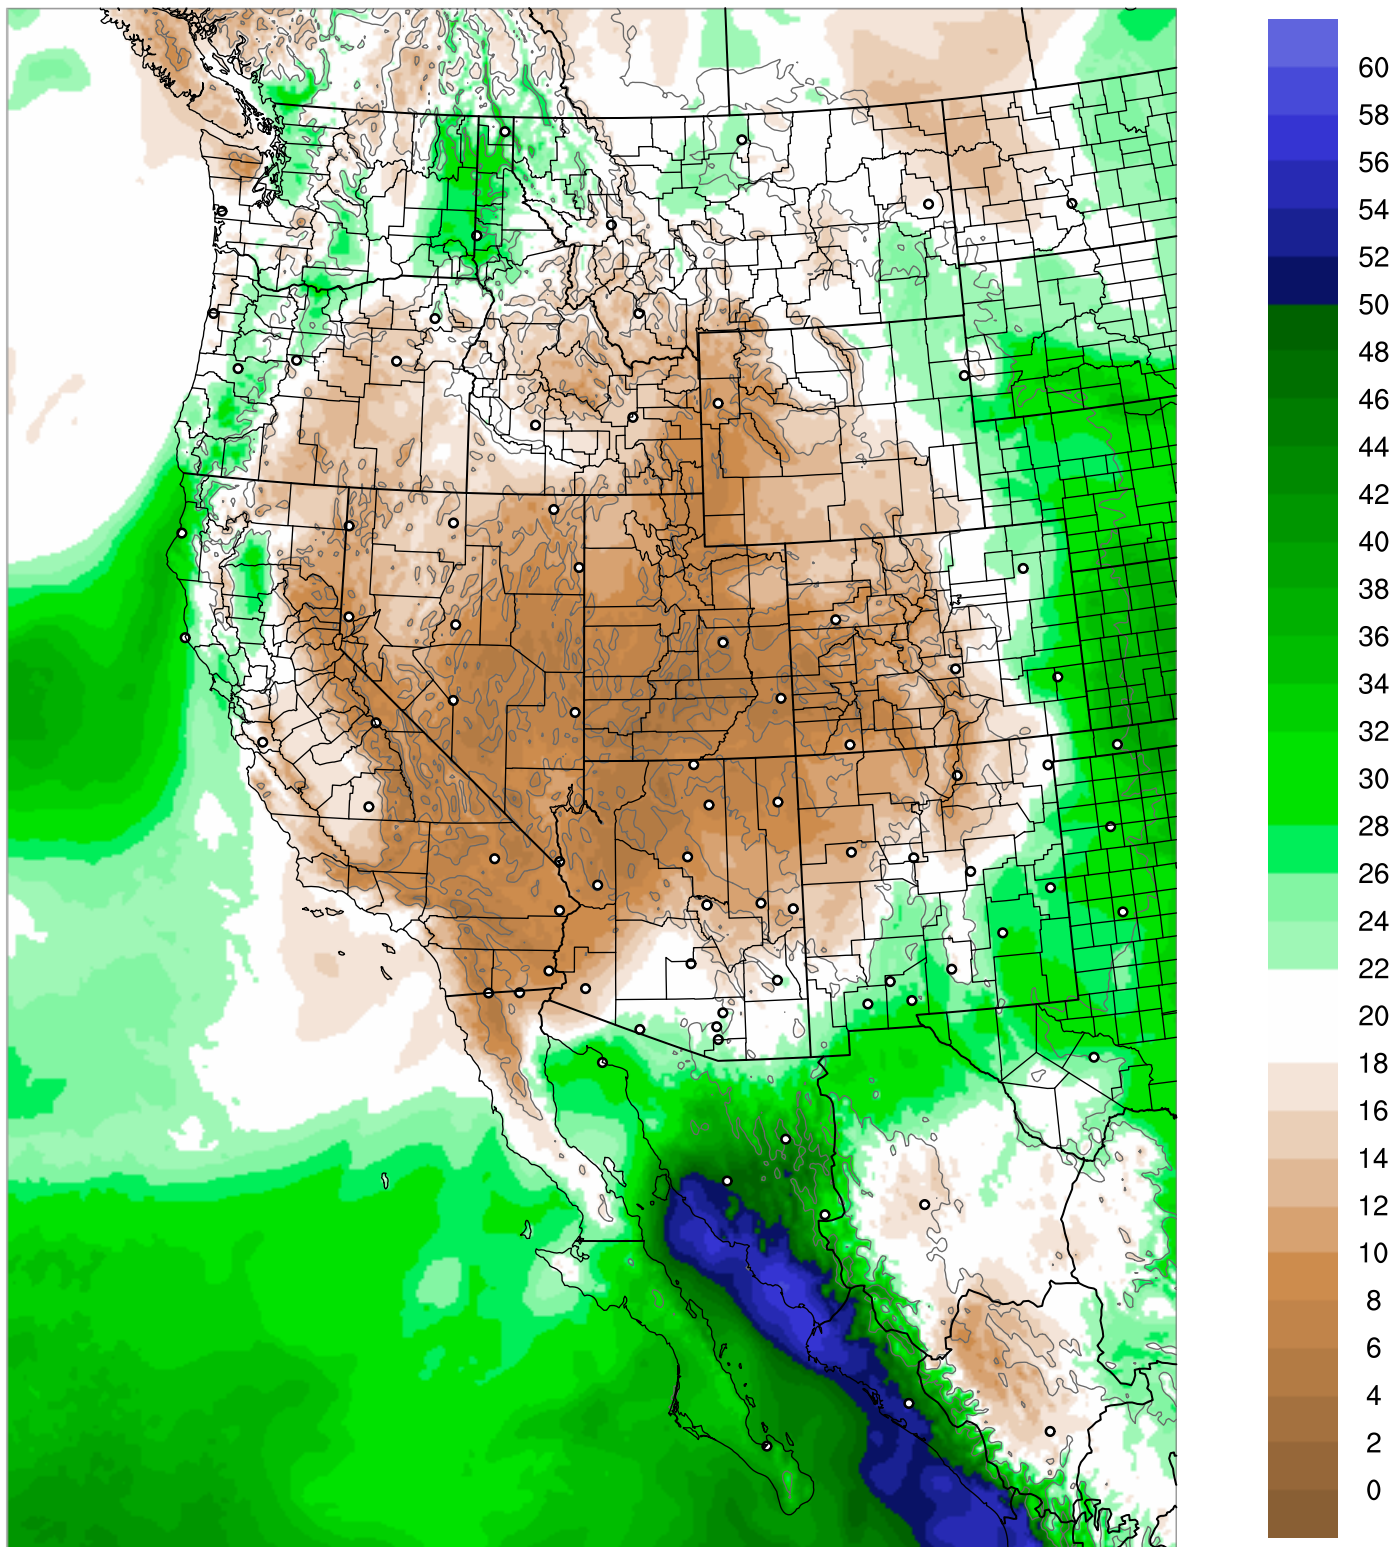

Corrected PWV 6 Aug 2020 17:45 UTC

PWV Error(mm) Obs-Init

Corrected PWV 6 Aug 2020 17:45 UTC

PWV Error(mm) Obs-Init