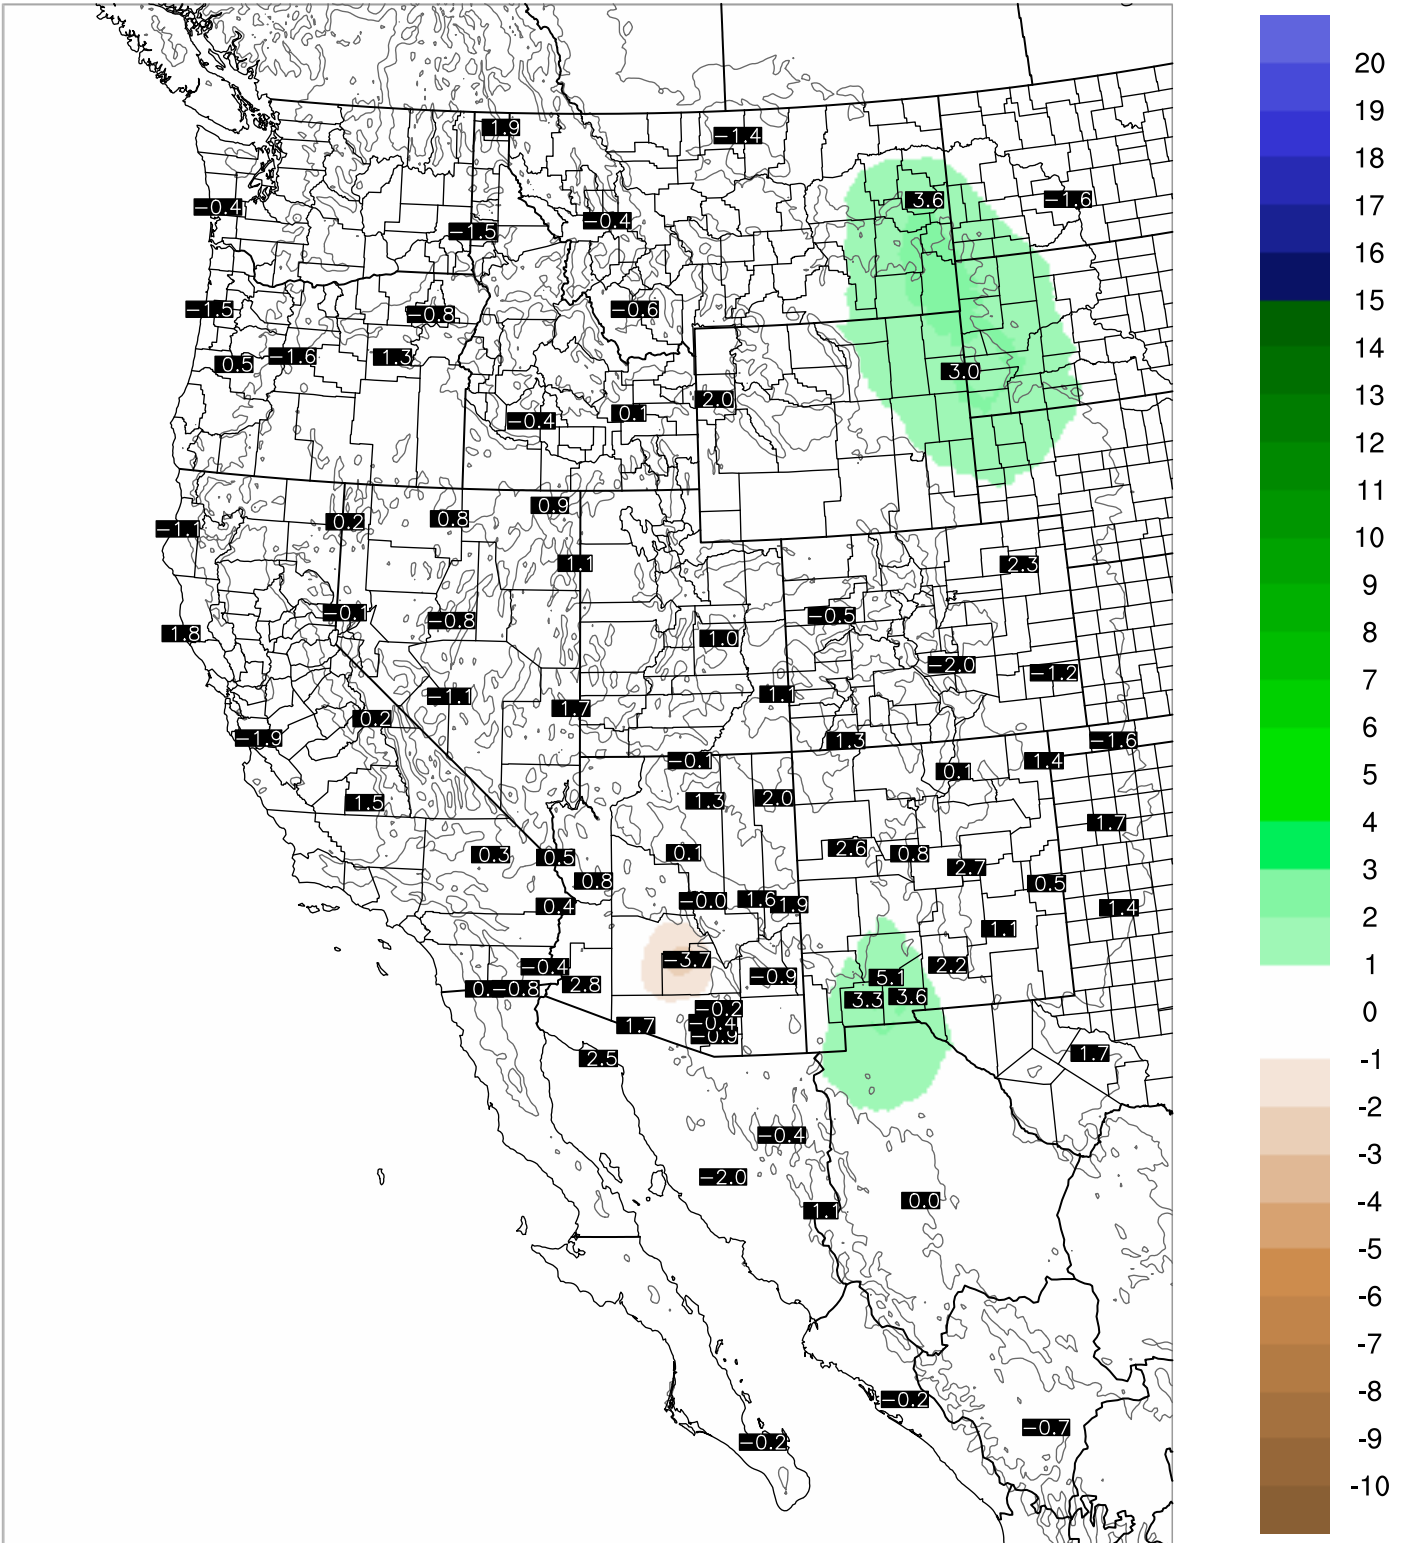

Corrected PWV 6 Aug 2020 17:45 UTC

PWV Error(mm) Obs-Init

Corrected PWV 6 Aug 2020 17:45 UTC

PWV Error(mm) Obs-Init