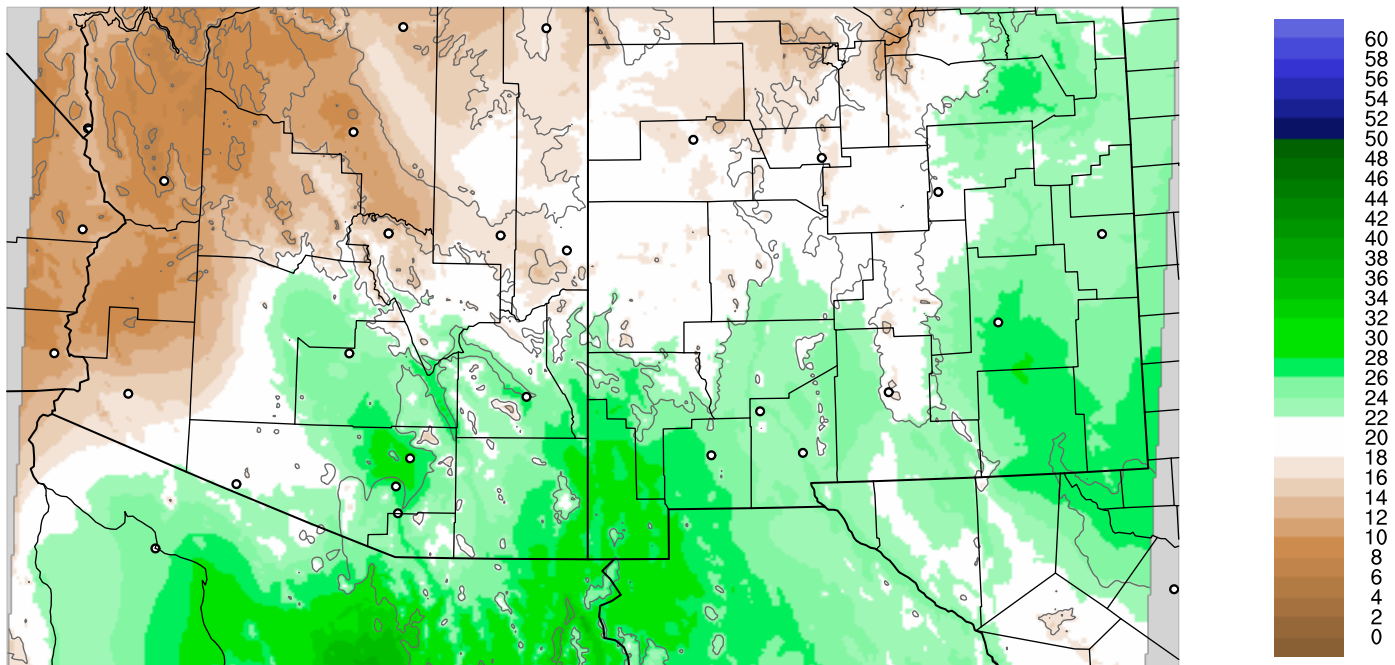

Corrected PWV 5 Aug 2020 17:45 UTC

PWV Error(mm) Obs-Init

Corrected PWV 5 Aug 2020 17:45 UTC

PWV Error(mm) Obs-Init