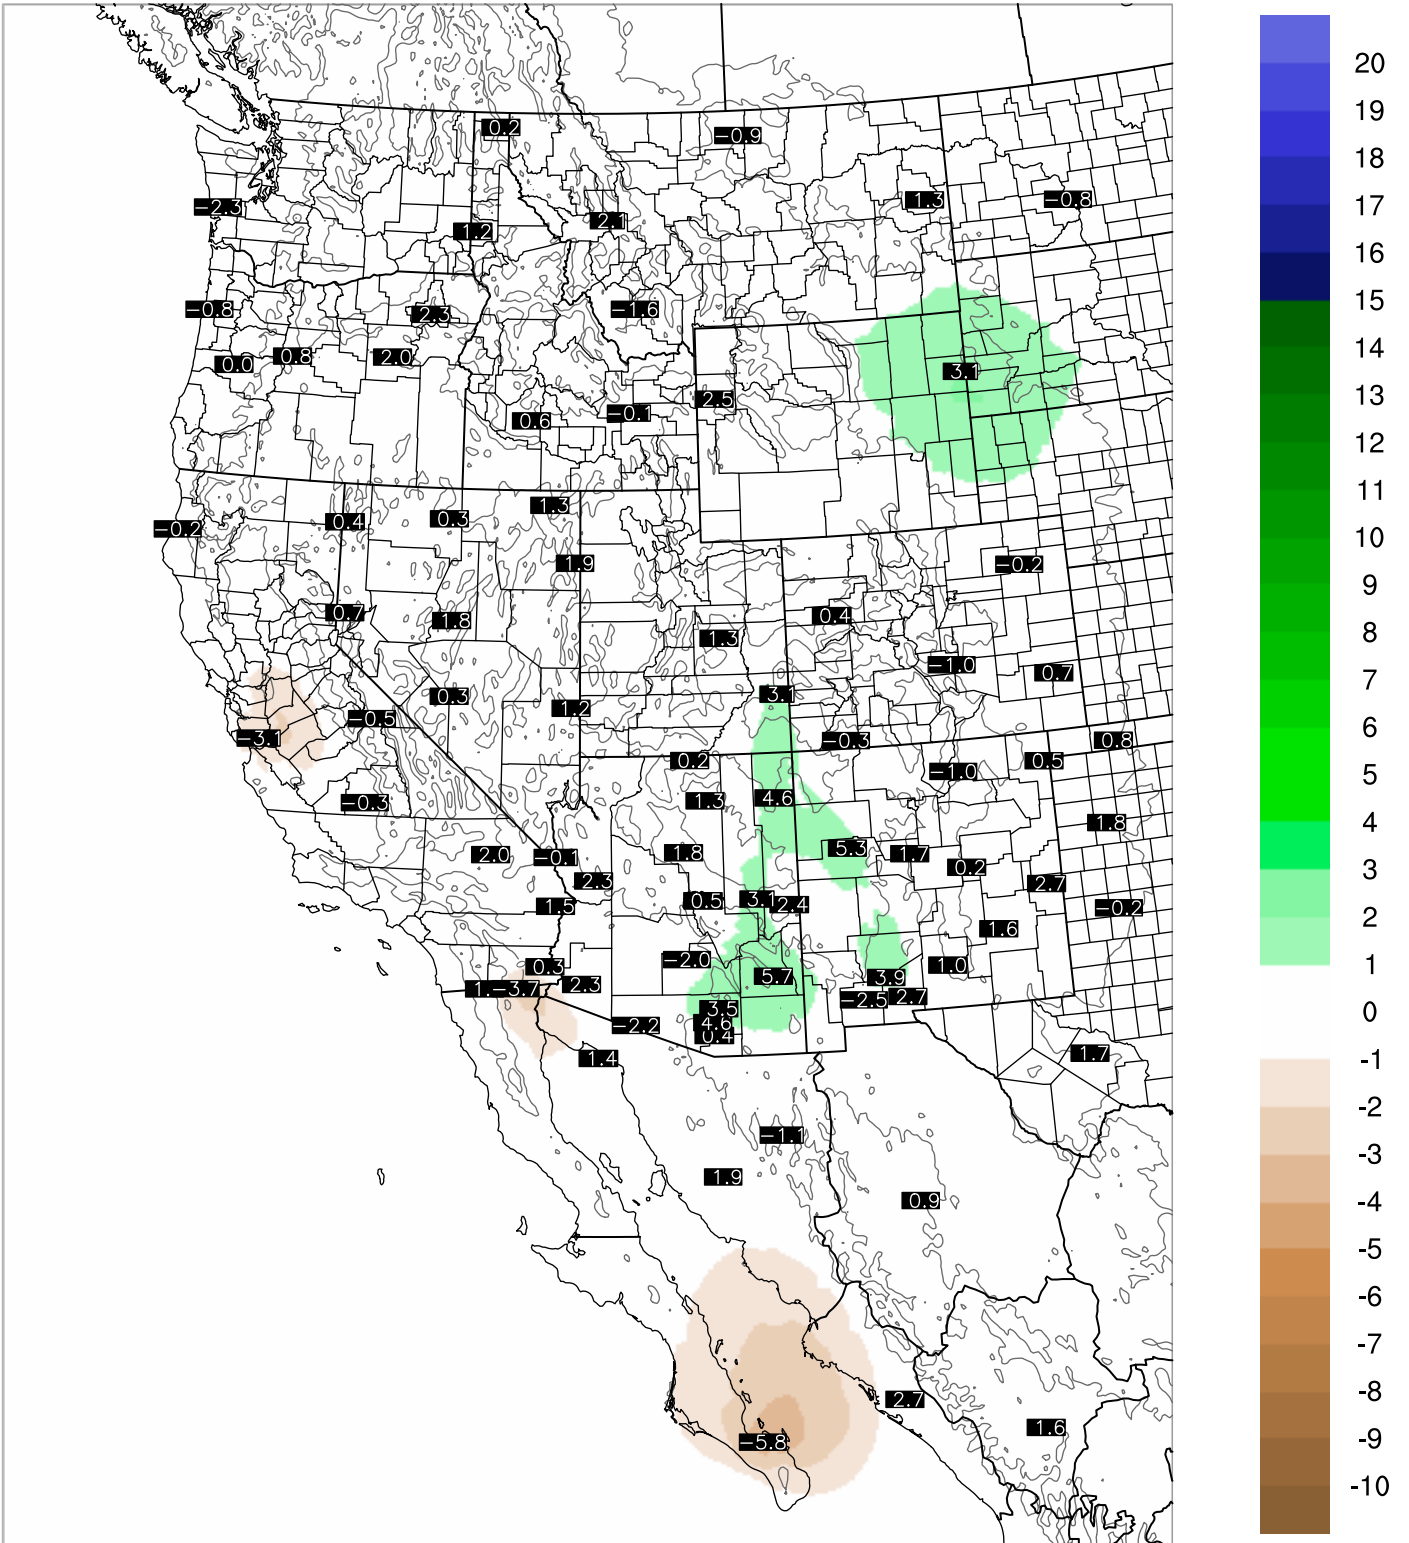

Corrected PWV 5 Aug 2020 17:45 UTC

PWV Error(mm) Obs-Init

Corrected PWV 5 Aug 2020 17:45 UTC

PWV Error(mm) Obs-Init