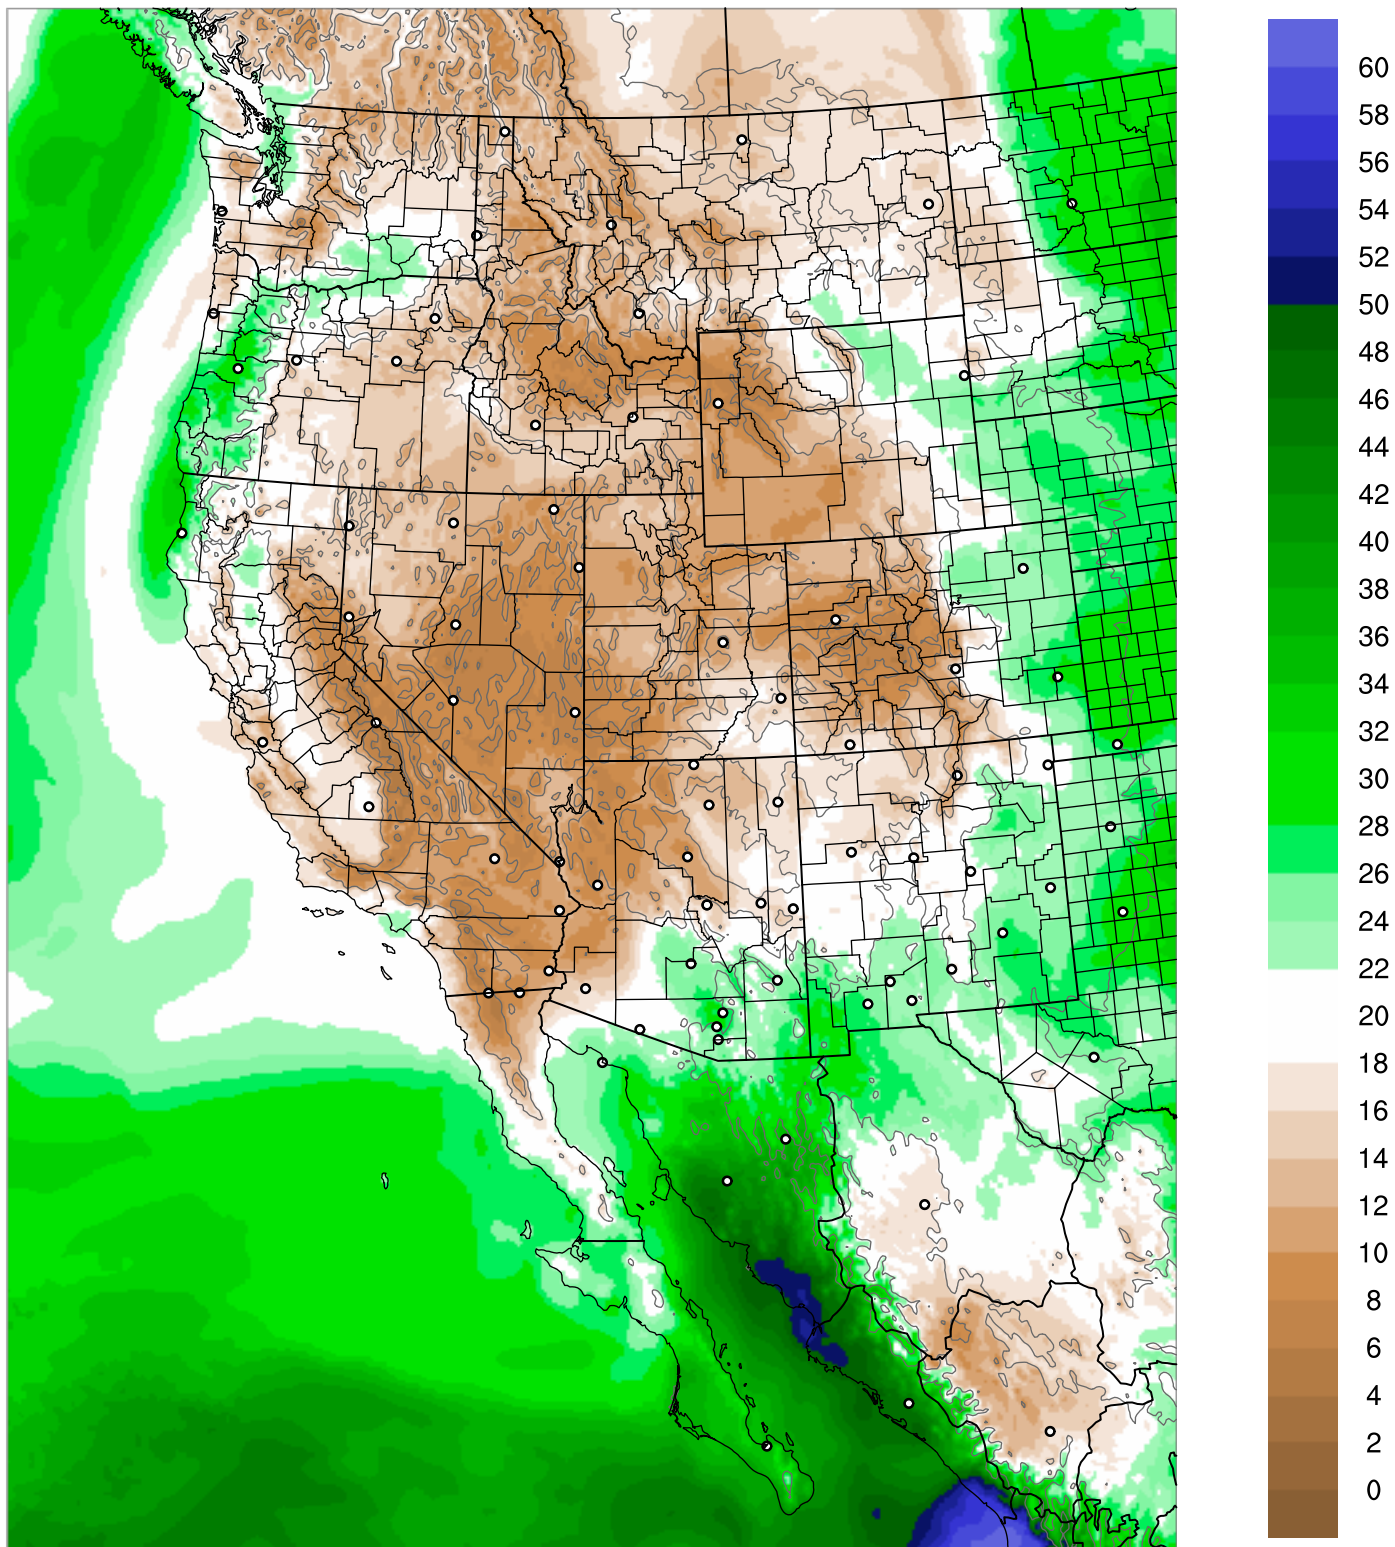

Corrected PWV 5 Aug 2020 17:45 UTC

PWV Error(mm) Obs-Init

Corrected PWV 5 Aug 2020 17:45 UTC

PWV Error(mm) Obs-Init