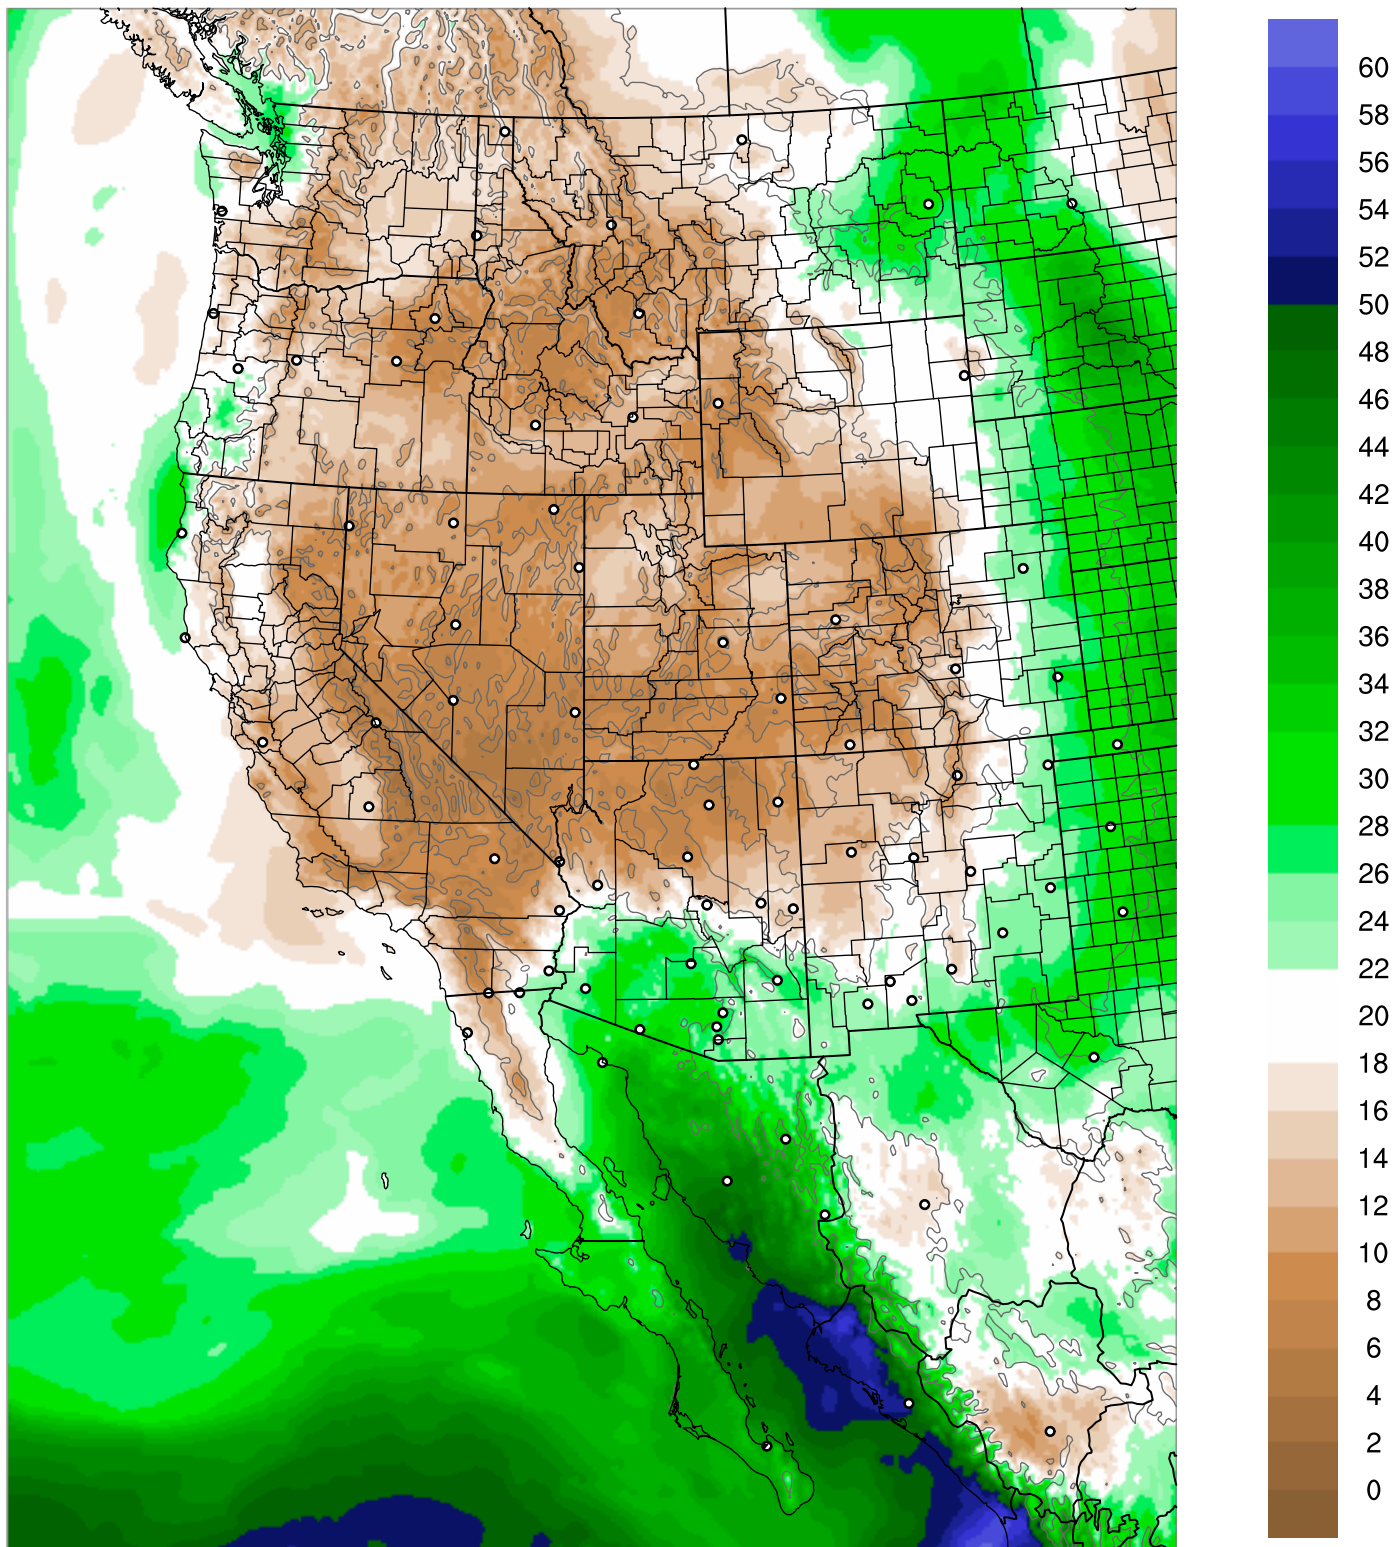

Corrected PWV 4 Aug 2020 17:45 UTC

PWV Error(mm) Obs-Init

Corrected PWV 4 Aug 2020 17:45 UTC

PWV Error(mm) Obs-Init