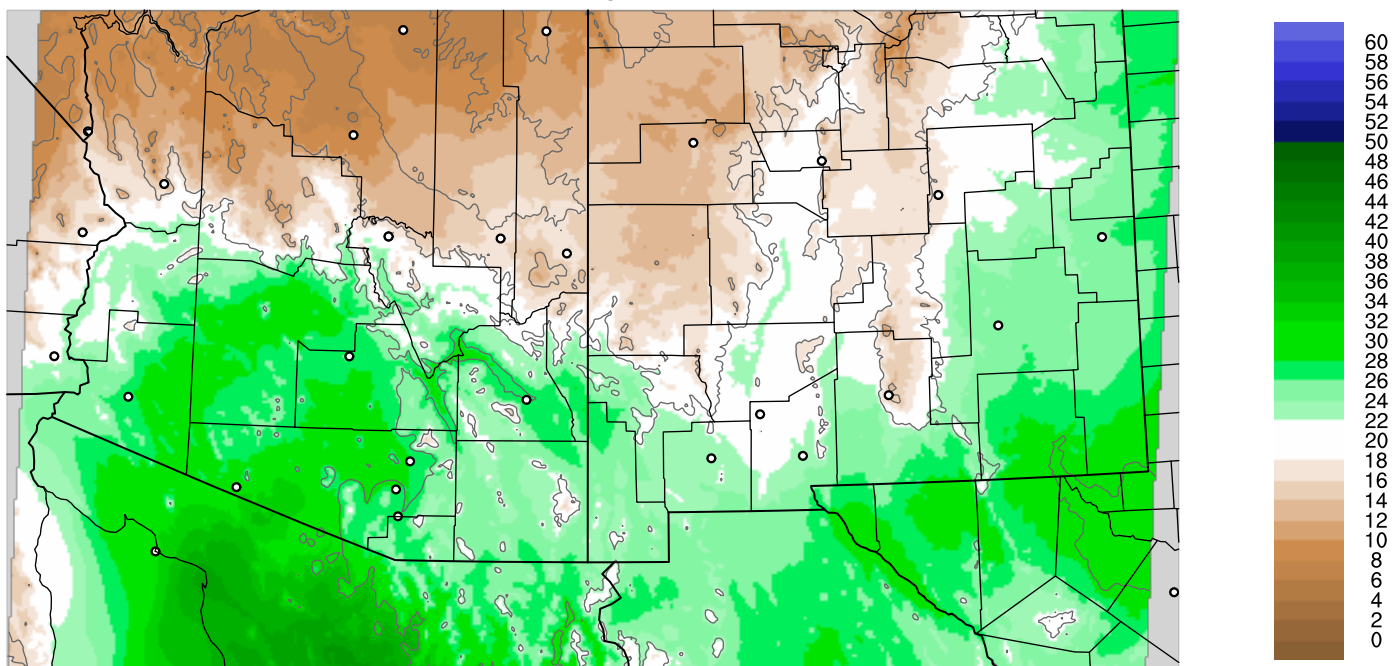

Corrected PWV 4 Aug 2020 17:45 UTC

PWV Error(mm) Obs-Init

Corrected PWV 4 Aug 2020 17:45 UTC

PWV Error(mm) Obs-Init