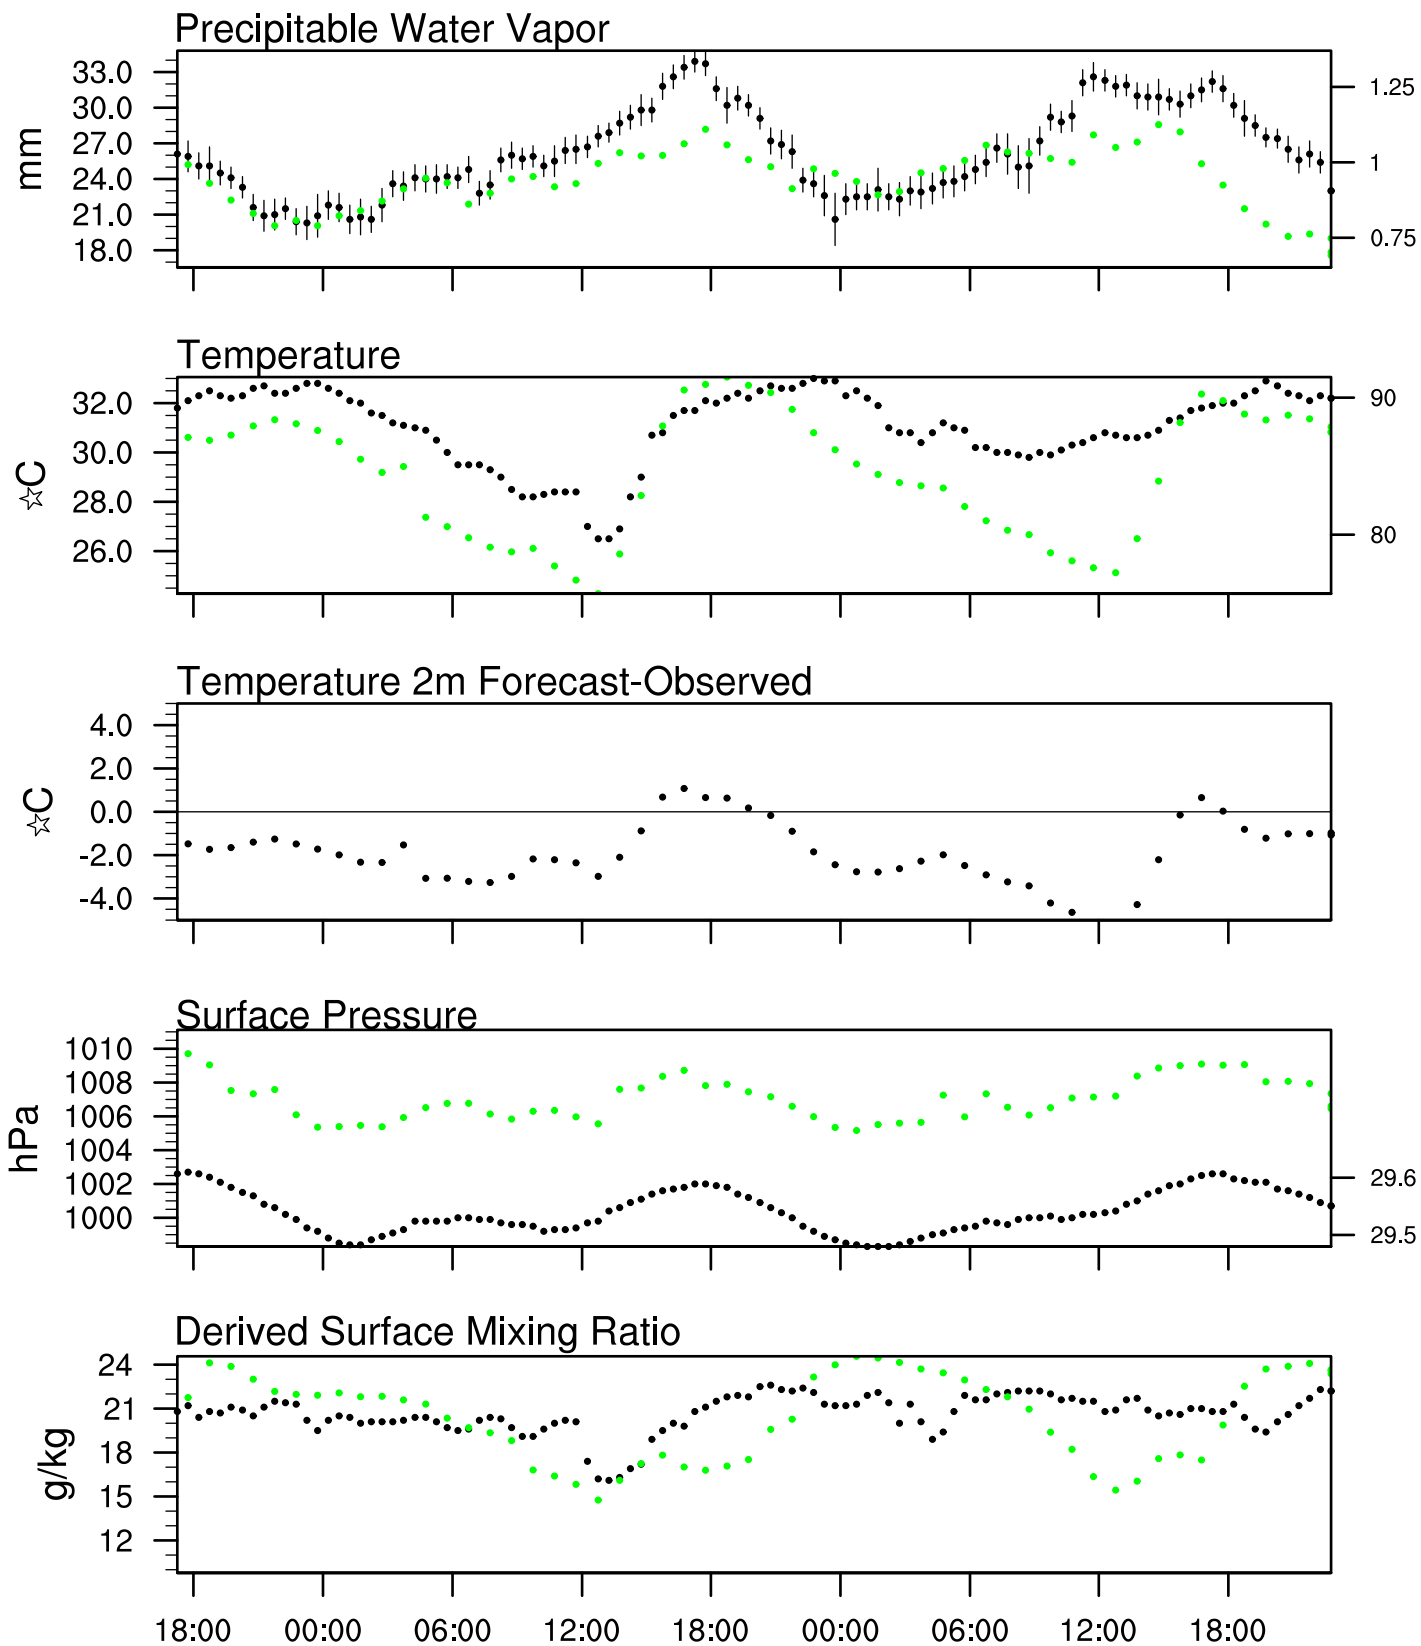

Puerto Penasco, Son

5 Aug 2020 17:45 UTC - 9 Aug 2020 6:15 UTC

Puerto Penasco, Son 5Aug 2020 17Z

Plcl=948 Tlcl[C]=25 Shox=6 Pwat[cm]=3 Cape[J]= 4488

Puerto Penasco, Son 6Aug 2020 5Z

Plcl=970 Tlcl[C]=24 Shox=6 Pwat[cm]=2 Cape[J]= 3274