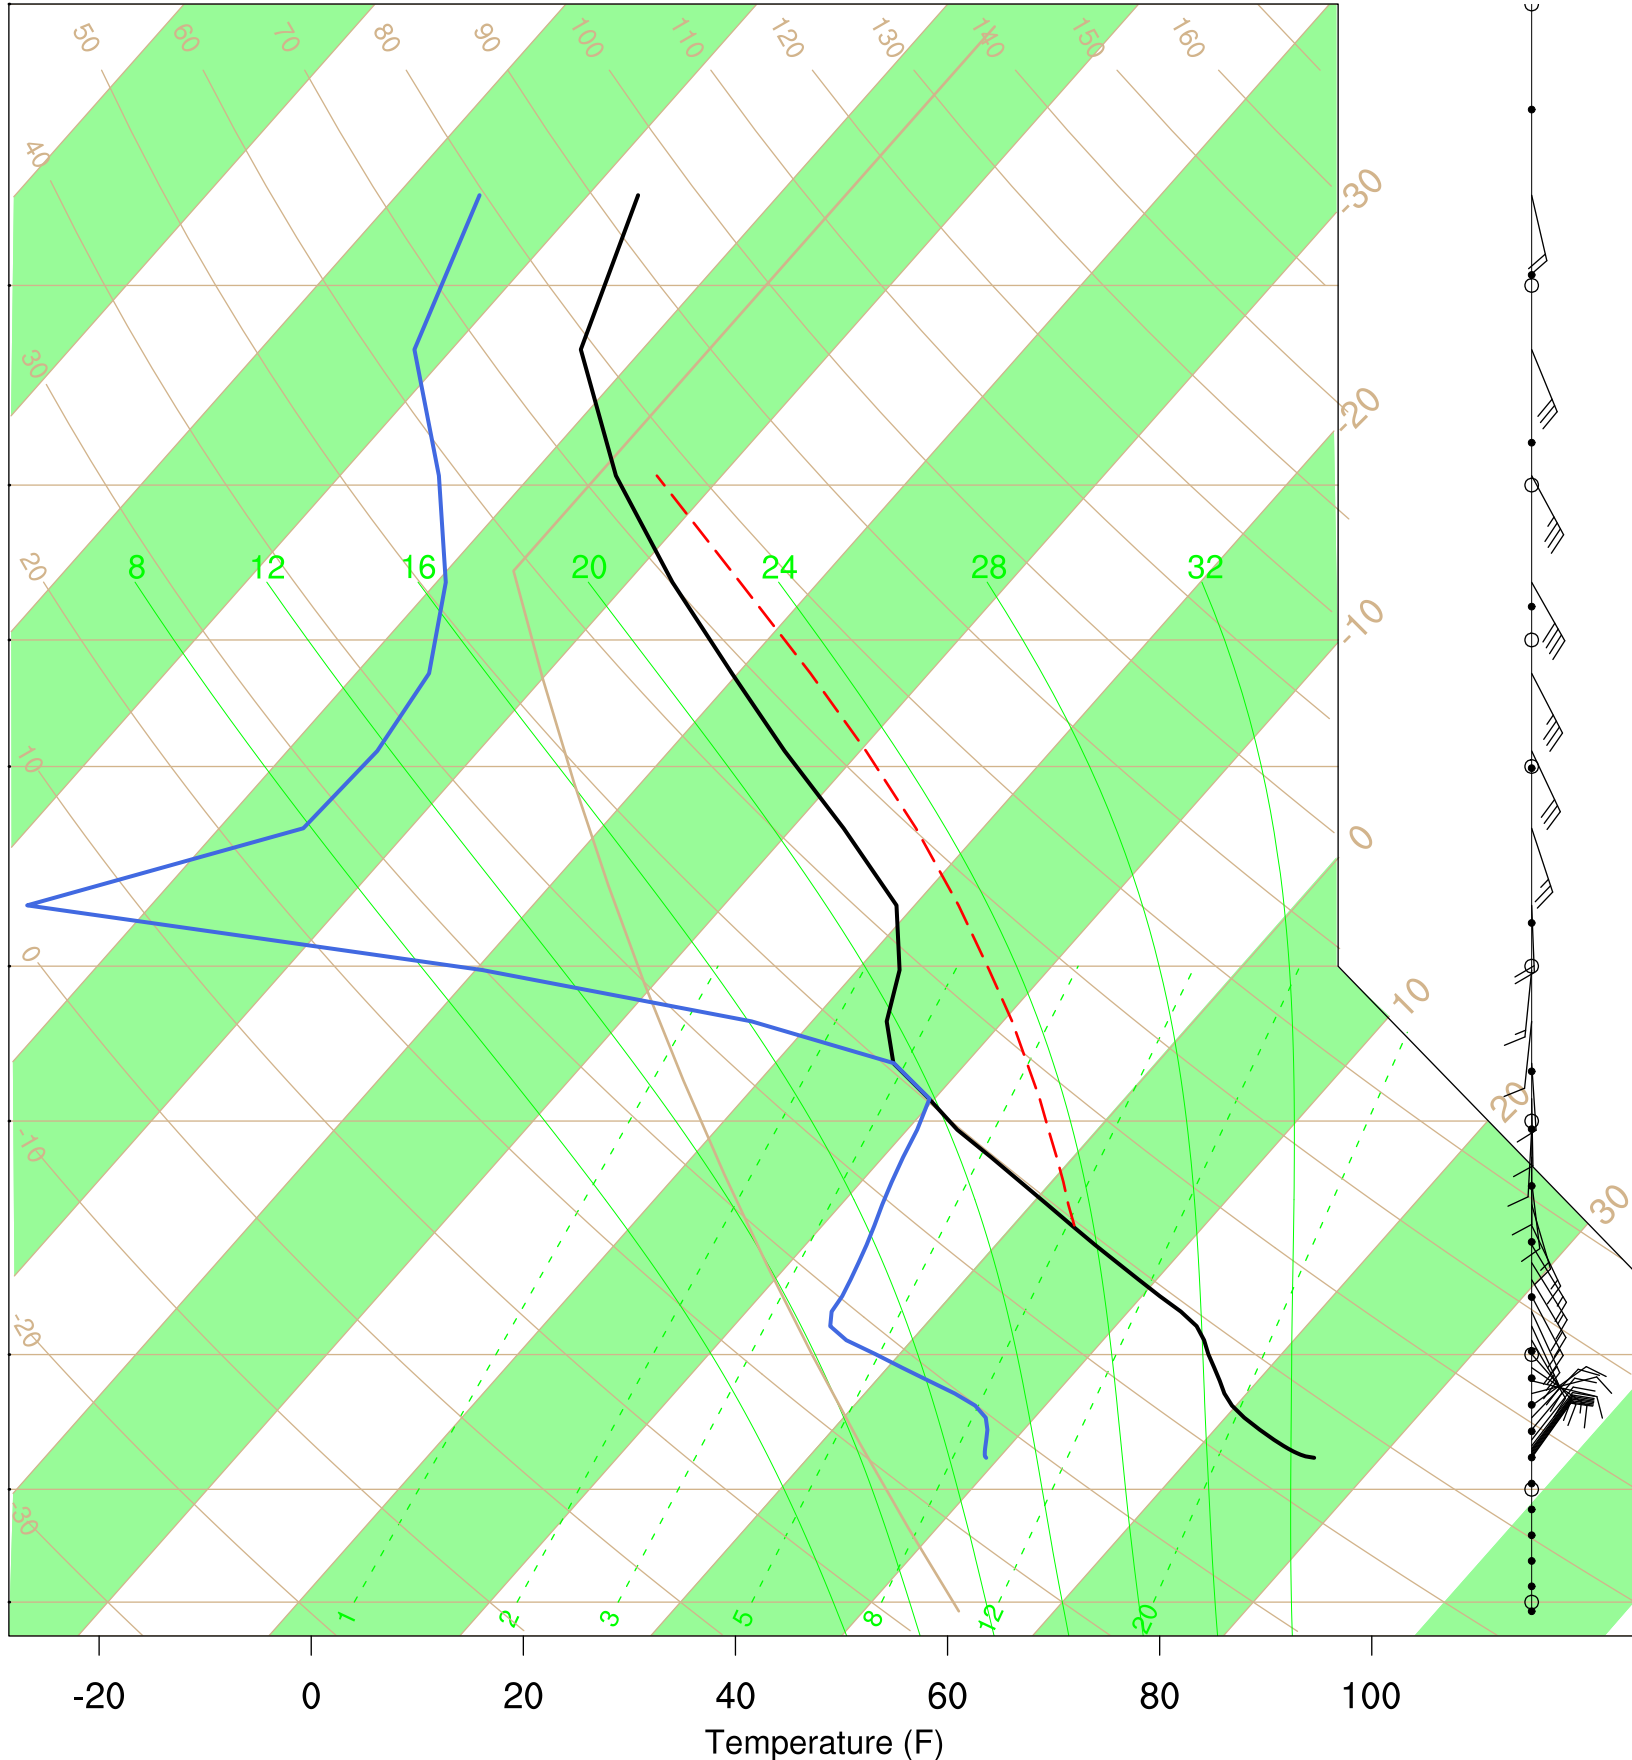

Show Low, AZ

31 Jul 2020 17:45 UTC - 4 Aug 2020 6:15 UTC

Show Low, AZ 31Jul 2020 17Z

Plcl=514 Tlcl[C]=-6 Shox=0 Pwat[cm]=1 Cape[J]= 531

Show Low, AZ 1Aug 2020 5Z

Plcl=616 Tlcl[C]=1 Shox=0 Pwat[cm]=1 Cape[J]= 114

Show Low, AZ 1Aug 2020 17Z

Plcl=637 Tlcl[C]=6 Shox=0 Pwat[cm]=2 Cape[J]= 1246

Show Low, AZ 2Aug 2020 5Z

Plcl=613 Tlcl[C]=0 Shox=0 Pwat[cm]=2 Cape[J]= 124

Show Low, AZ 2Aug 2020 17Z

Plcl=617 Tlcl[C]=5 Shox=0 Pwat[cm]=2 Cape[J]= 2311

Show Low, AZ 3Aug 2020 5Z

Plcl=647 Tlcl[C]=2 Shox=0 Pwat[cm]=2 Cape[J]= 0

Show Low, AZ 3Aug 2020 17Z

Plcl=599 Tlcl[C]=2 Shox=0 Pwat[cm]=2 Cape[J]= 1223

Show Low, AZ 4Aug 2020 5Z

Plcl=620 Tlcl[C]=0 Shox=0 Pwat[cm]=1 Cape[J]= 0