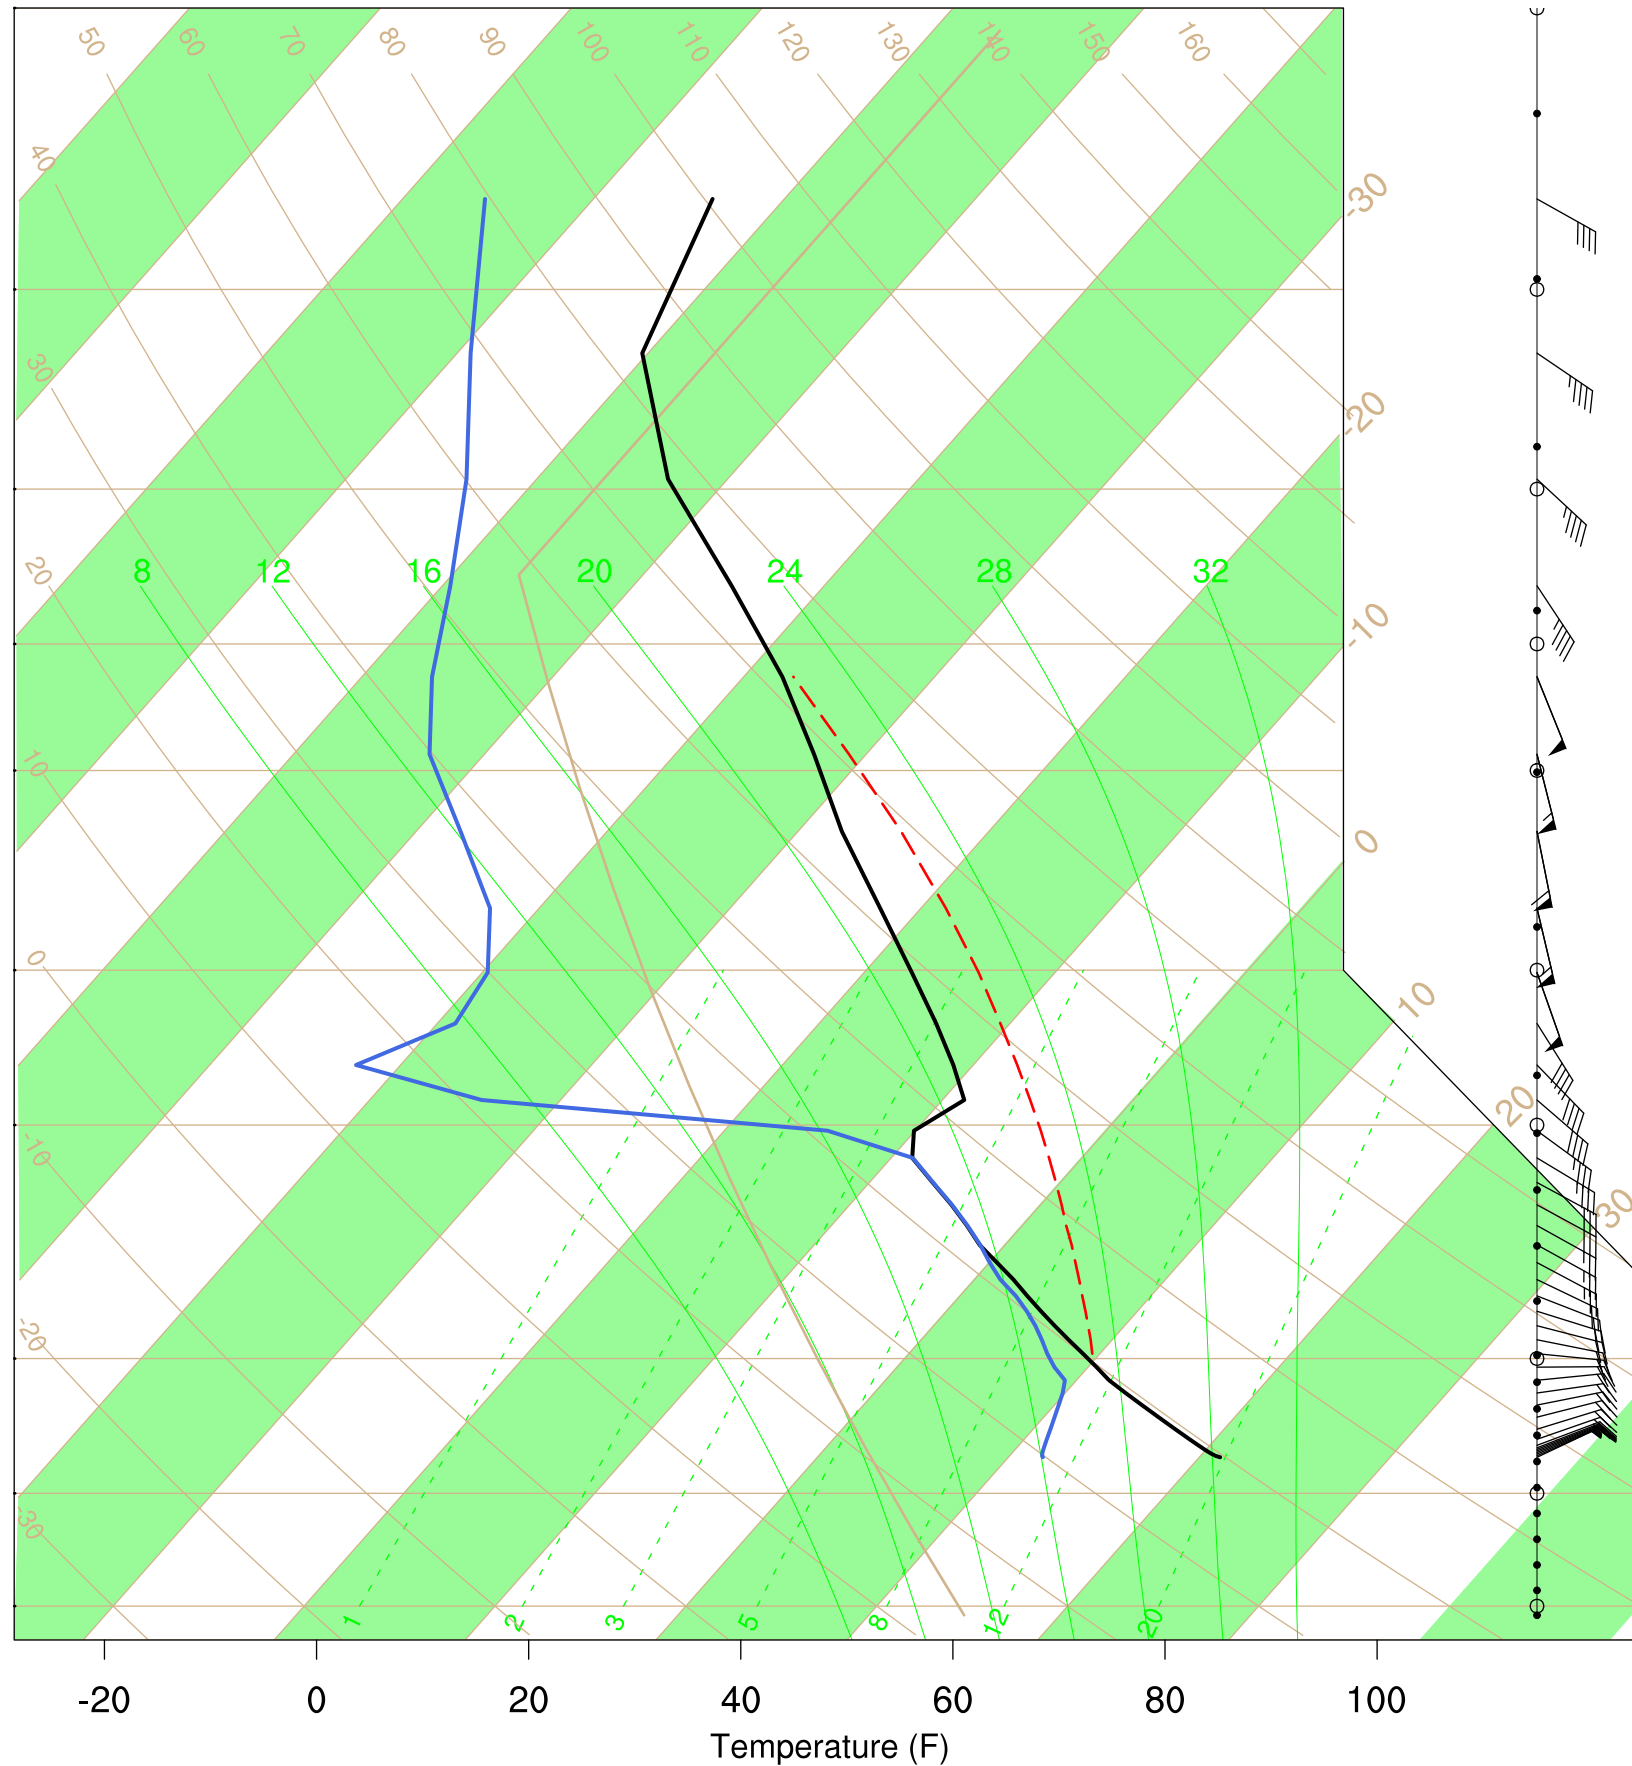

Show Low, AZ

31 Aug 2020 17:45 UTC - 4 Sep 2020 6:15 UTC

Show Low, AZ 31Aug 2020 17Z

Plcl=646 Tlcl[C]=7 Shox=0 Pwat[cm]=2 Cape[J]= 1027

Show Low, AZ 1Sep 2020 5Z

Plcl=740 Tlcl[C]=10 Shox=0 Pwat[cm]=1 Cape[J]= 266

Show Low, AZ 1Sep 2020 17Z

Plcl=705 Tlcl[C]=10 Shox=0 Pwat[cm]=2 Cape[J]= 969

Show Low, AZ 2Sep 2020 5Z

Plcl=645 Tlcl[C]=-3 Shox=0 Pwat[cm]=1 Cape[J]= 0

Show Low, AZ 2Sep 2020 17Z

Plcl=579 Tlcl[C]=-5 Shox=0 Pwat[cm]=1 Cape[J]= 29

Show Low, AZ 3Sep 2020 5Z

Plcl=589 Tlcl[C]=-7 Shox=0 Pwat[cm]=1 Cape[J]= 0

Show Low, AZ 3Sep 2020 17Z

Plcl=559 Tlcl[C]=-5 Shox=0 Pwat[cm]=1 Cape[J]= 30

Show Low, AZ 4Sep 2020 5Z

Plcl=594 Tlcl[C]=-5 Shox=0 Pwat[cm]=1 Cape[J]= 0