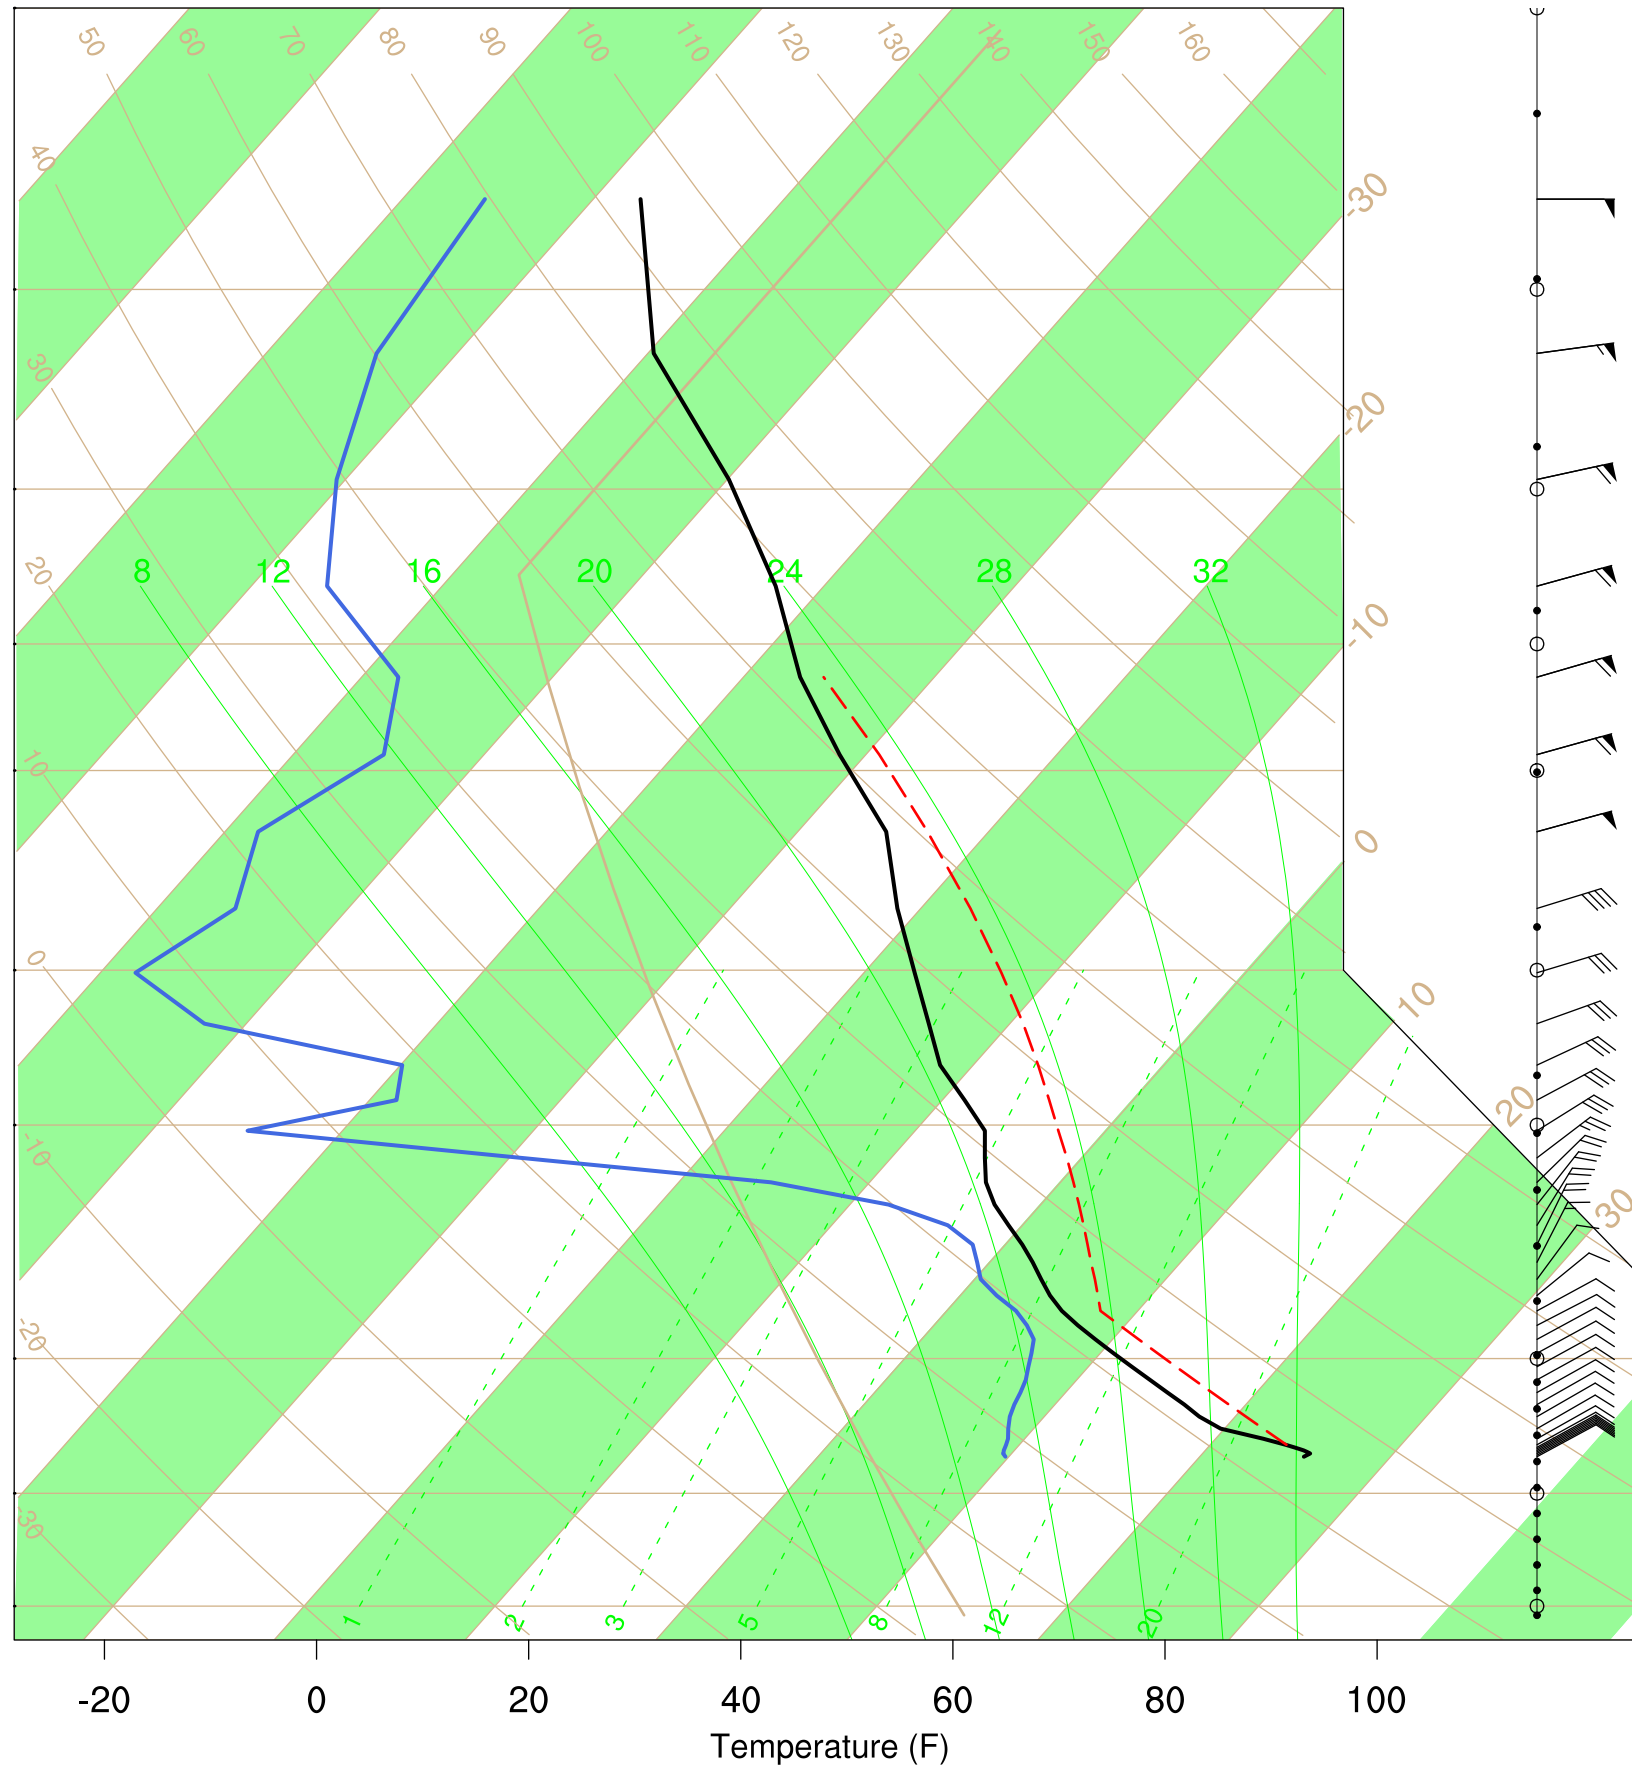

Show Low, AZ

31 Aug 2020 17:45 UTC - 4 Sep 2020 6:15 UTC

Show Low, AZ 31Aug 2020 17Z

Plcl=646 Tlcl[C]=7 Shox=0 Pwat[cm]=2 Cape[J]= 1027

Show Low, AZ 1Sep 2020 5Z

Plcl=740 Tlcl[C]=10 Shox=0 Pwat[cm]=1 Cape[J]= 266

Show Low, AZ 1Sep 2020 17Z

Plcl=705 Tlcl[C]=10 Shox=0 Pwat[cm]=2 Cape[J]= 969

Show Low, AZ 2Sep 2020 5Z

Plcl=645 Tlcl[C]=-3 Shox=0 Pwat[cm]=1 Cape[J]= 0

Show Low, AZ 2Sep 2020 17Z

Plcl=579 Tlcl[C]=-5 Shox=0 Pwat[cm]=1 Cape[J]= 29

Show Low, AZ 3Sep 2020 5Z

Plcl=589 Tlcl[C]=-7 Shox=0 Pwat[cm]=1 Cape[J]= 0

Show Low, AZ 3Sep 2020 17Z

Plcl=559 Tlcl[C]=-5 Shox=0 Pwat[cm]=1 Cape[J]= 30

Show Low, AZ 4Sep 2020 5Z

Plcl=594 Tlcl[C]=-5 Shox=0 Pwat[cm]=1 Cape[J]= 0