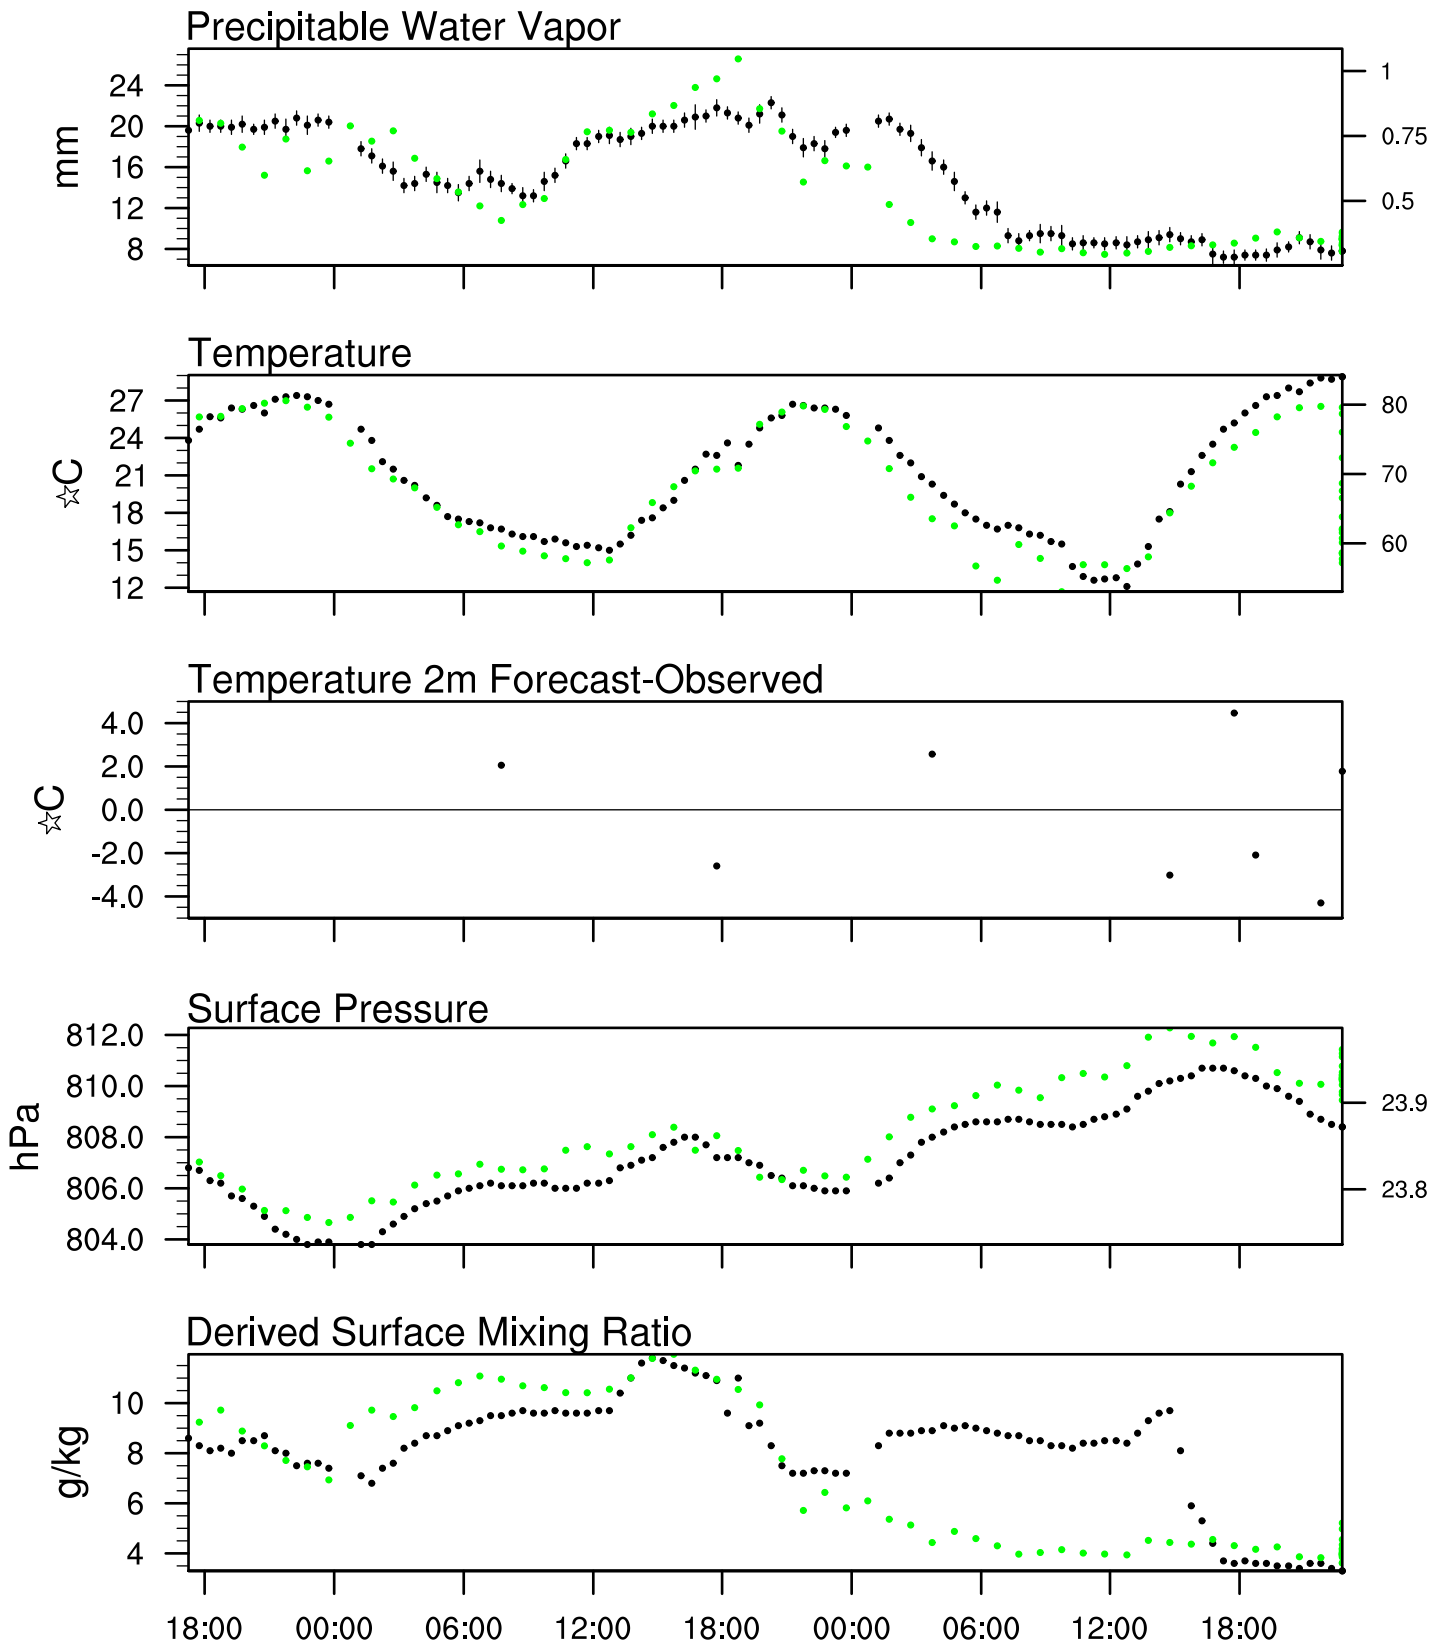

Show Low, AZ

31 Aug 2020 17:45 UTC - 4 Sep 2020 6:15 UTC

Show Low, AZ 31Aug 2020 17Z

Plcl=646 Tlcl[C]=7 Shox=0 Pwat[cm]=2 Cape[J]= 1027

Show Low, AZ 1Sep 2020 5Z

Plcl=740 Tlcl[C]=10 Shox=0 Pwat[cm]=1 Cape[J]= 266

Show Low, AZ 1Sep 2020 17Z

Plcl=705 Tlcl[C]=10 Shox=0 Pwat[cm]=2 Cape[J]= 969

Show Low, AZ 2Sep 2020 5Z

Plcl=645 Tlcl[C]=-3 Shox=0 Pwat[cm]=1 Cape[J]= 0

Show Low, AZ 2Sep 2020 17Z

Plcl=579 Tlcl[C]=-5 Shox=0 Pwat[cm]=1 Cape[J]= 29

Show Low, AZ 3Sep 2020 5Z

Plcl=589 Tlcl[C]=-7 Shox=0 Pwat[cm]=1 Cape[J]= 0

Show Low, AZ 3Sep 2020 17Z

Plcl=559 Tlcl[C]=-5 Shox=0 Pwat[cm]=1 Cape[J]= 30

Show Low, AZ 4Sep 2020 5Z

Plcl=594 Tlcl[C]=-5 Shox=0 Pwat[cm]=1 Cape[J]= 0