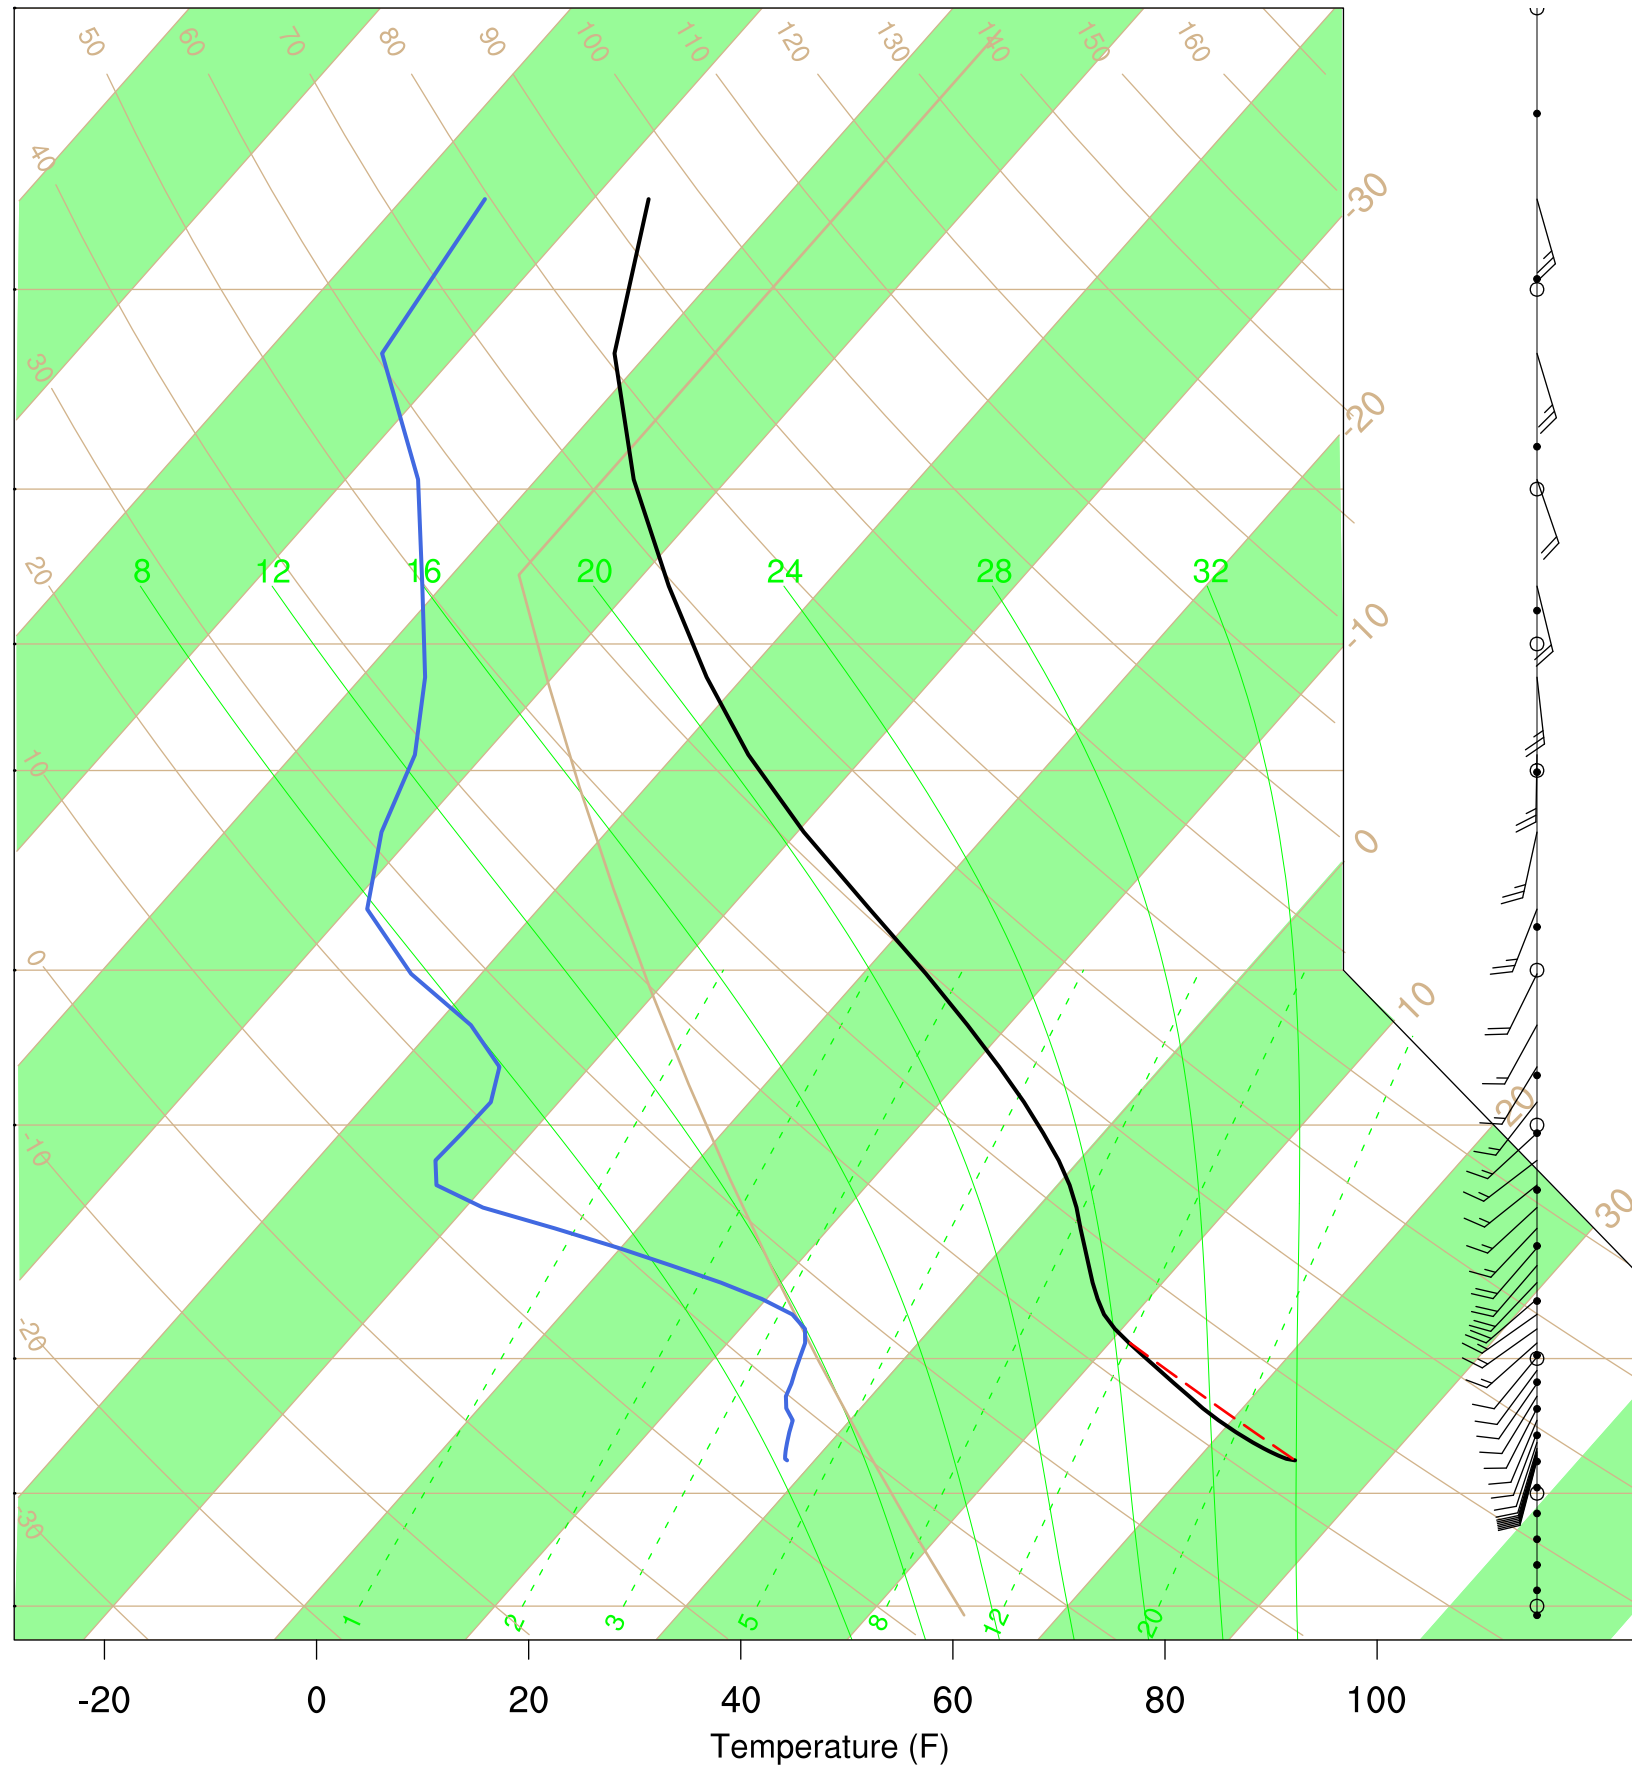

Show Low, AZ

31 Aug 2020 17:45 UTC - 4 Sep 2020 6:15 UTC

Show Low, AZ 31Aug 2020 17Z

Plcl=646 Tlcl[C]=7 Shox=0 Pwat[cm]=2 Cape[J]= 1027

Show Low, AZ 1Sep 2020 5Z

Plcl=740 Tlcl[C]=10 Shox=0 Pwat[cm]=1 Cape[J]= 266

Show Low, AZ 1Sep 2020 17Z

Plcl=705 Tlcl[C]=10 Shox=0 Pwat[cm]=2 Cape[J]= 969

Show Low, AZ 2Sep 2020 5Z

Plcl=645 Tlcl[C]=-3 Shox=0 Pwat[cm]=1 Cape[J]= 0

Show Low, AZ 2Sep 2020 17Z

Plcl=579 Tlcl[C]=-5 Shox=0 Pwat[cm]=1 Cape[J]= 29

Show Low, AZ 3Sep 2020 5Z

Plcl=589 Tlcl[C]=-7 Shox=0 Pwat[cm]=1 Cape[J]= 0

Show Low, AZ 3Sep 2020 17Z

Plcl=559 Tlcl[C]=-5 Shox=0 Pwat[cm]=1 Cape[J]= 30

Show Low, AZ 4Sep 2020 5Z

Plcl=594 Tlcl[C]=-5 Shox=0 Pwat[cm]=1 Cape[J]= 0