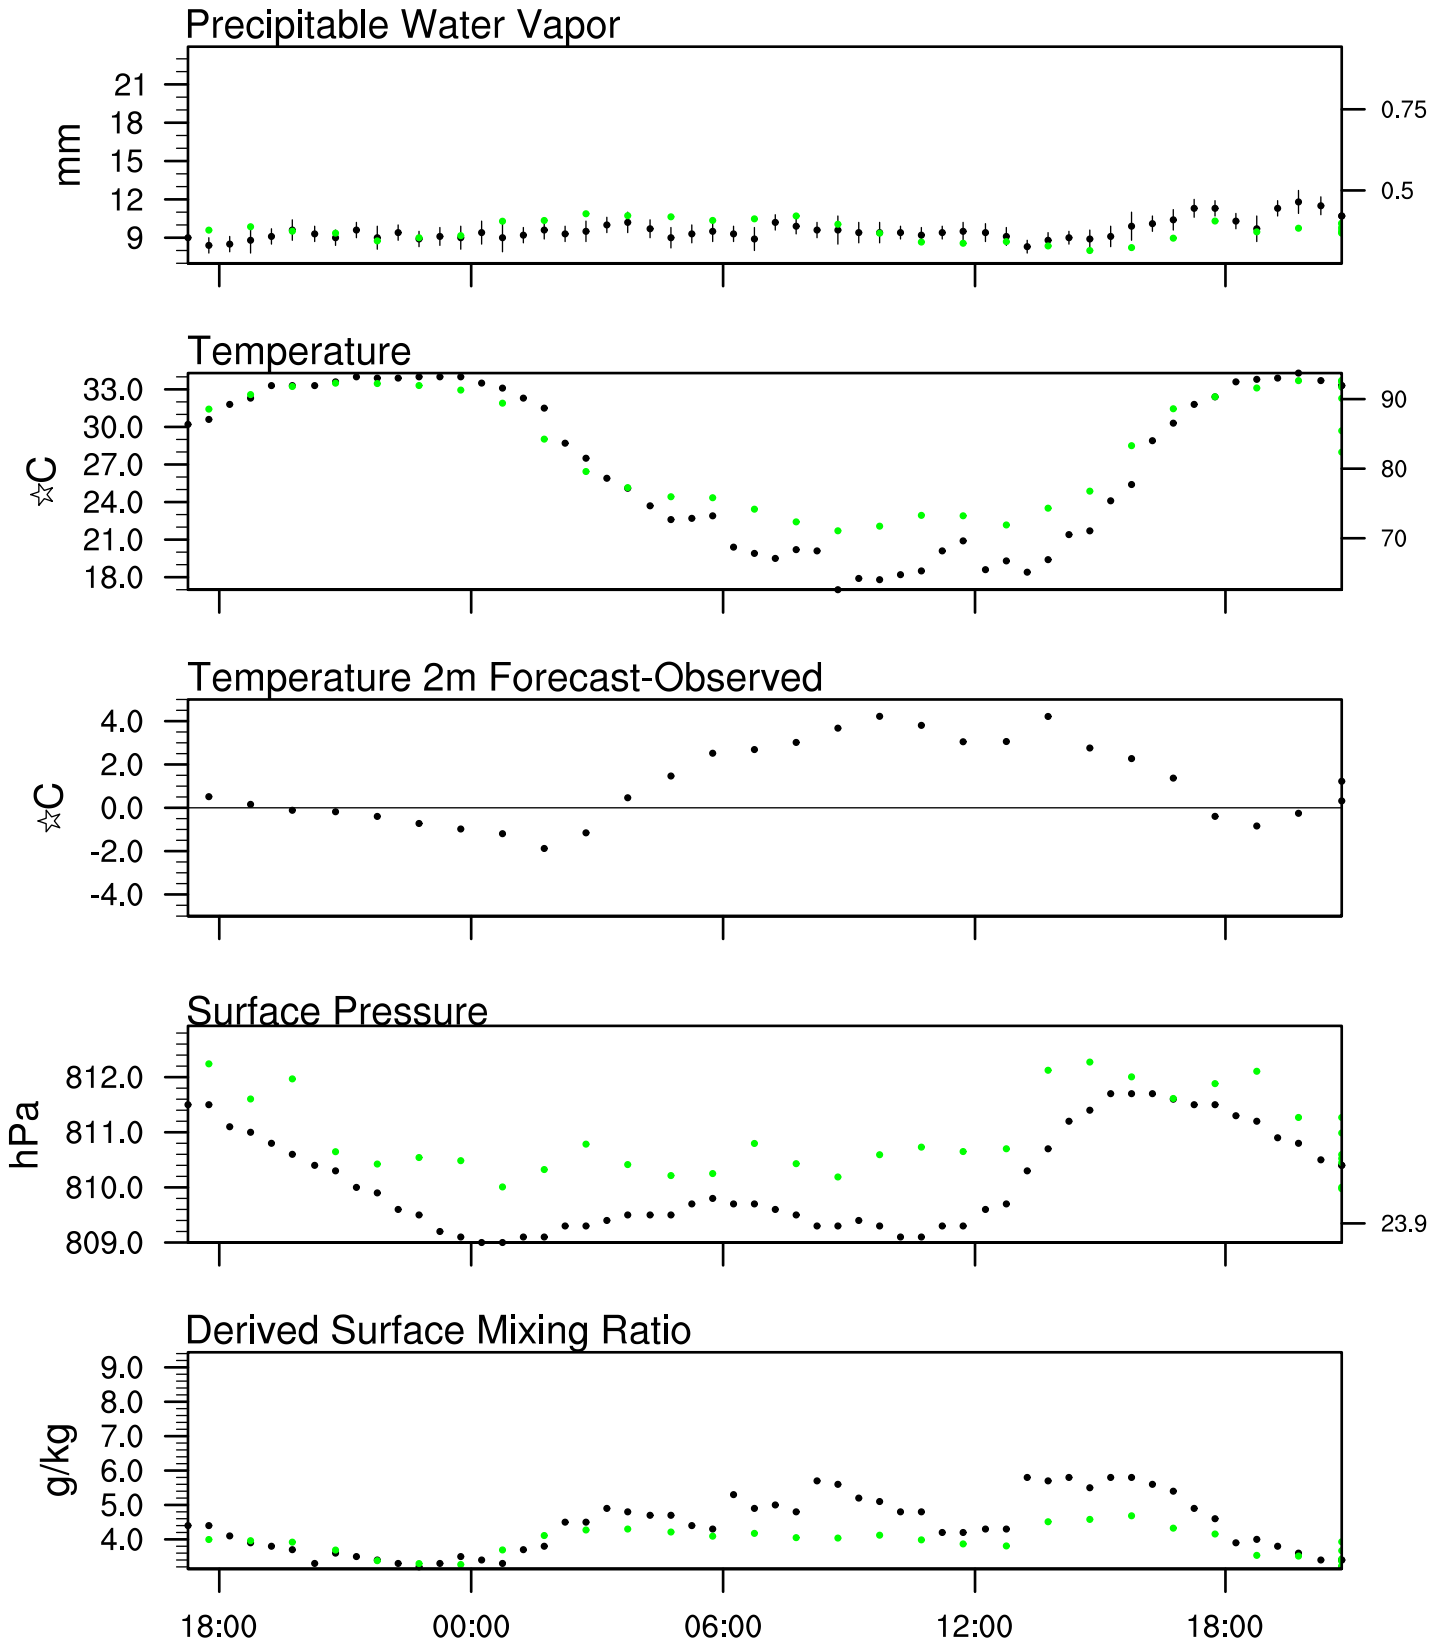

Show Low, AZ

30 Jul 2020 17:45 UTC - 3 Aug 2020 6:15 UTC

Show Low, AZ 30Jul 2020 17Z

Plcl=514 Tlcl[C]=-7 Shox=0 Pwat[cm]=1 Cape[J]= 159

Show Low, AZ 31 Jul 2020 5Z

Plcl=554 Tlcl[C]=-6 Shox=0 Pwat[cm]=1 Cape[J]= 0

Show Low, AZ 31Jul 2020 17Z

Plcl=514 Tlcl[C]=-7 Shox=0 Pwat[cm]=1 Cape[J]= 56

Show Low, AZ 1Aug 2020 5Z

Plcl=526 Tlcl[C]=-10 Shox=0 Pwat[cm]=1 Cape[J]= 0

Show Low, AZ 1Aug 2020 17Z

Plcl=630 Tlcl[C]=5 Shox=0 Pwat[cm]=2 Cape[J]= 1520

Show Low, AZ 2Aug 2020 5Z

Plcl=634 Tlcl[C]=1 Shox=0 Pwat[cm]=2 Cape[J]= 0

Show Low, AZ 2Aug 2020 17Z

Ptcl=595 Tlcl[C]=2 Shox=0 Pwat[cm]=2 Cape[J]= 1304

Show Low, AZ 3Aug 2020 5Z

Plcl=656 Tlcl[C]=3 Shox=0 Pwat[cm]=2 Cape[J]= 0