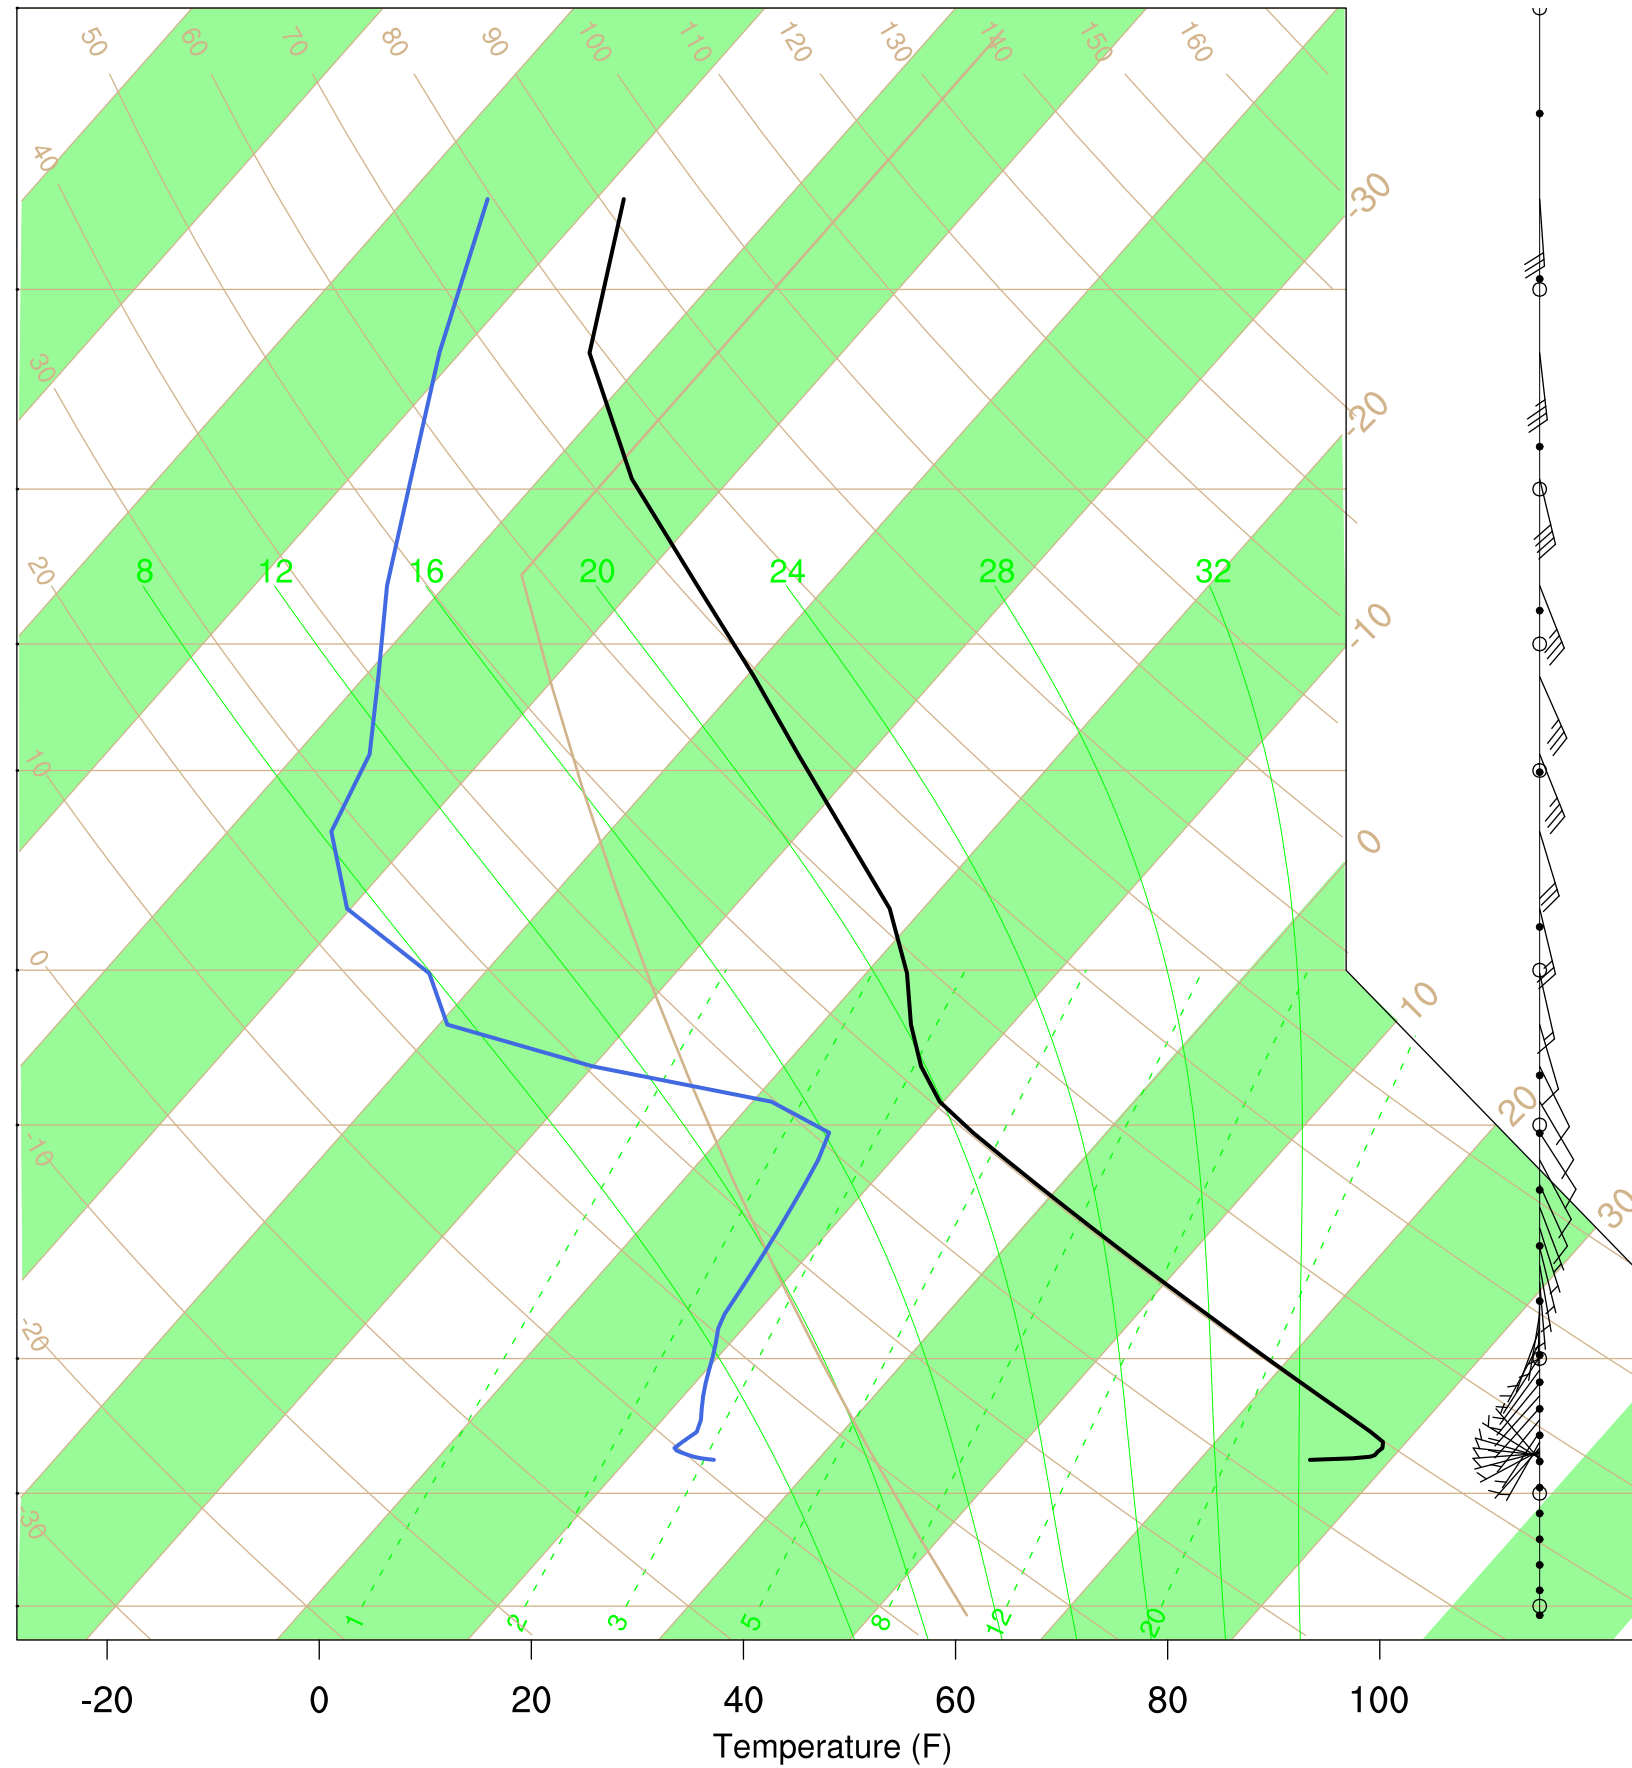

Show Low, AZ

30 Jul 2020 17:45 UTC - 3 Aug 2020 6:15 UTC

Show Low, AZ 30Jul 2020 17Z

Plcl=514 Tlcl[C]=-7 Shox=0 Pwat[cm]=1 Cape[J]= 159

Show Low, AZ 31 Jul 2020 5Z

Plcl=554 Tlcl[C]=-6 Shox=0 Pwat[cm]=1 Cape[J]= 0

Show Low, AZ 31Jul 2020 17Z

Plcl=514 Tlcl[C]=-7 Shox=0 Pwat[cm]=1 Cape[J]= 56

Show Low, AZ 1Aug 2020 5Z

Plcl=526 Tlcl[C]=-10 Shox=0 Pwat[cm]=1 Cape[J]= 0

Show Low, AZ 1Aug 2020 17Z

Plcl=630 Tlcl[C]=5 Shox=0 Pwat[cm]=2 Cape[J]= 1520

Show Low, AZ 2Aug 2020 5Z

Plcl=634 Tlcl[C]=1 Shox=0 Pwat[cm]=2 Cape[J]= 0

Show Low, AZ 2Aug 2020 17Z

Ptcl=595 Tlcl[C]=2 Shox=0 Pwat[cm]=2 Cape[J]= 1304

Show Low, AZ 3Aug 2020 5Z

Plcl=656 Tlcl[C]=3 Shox=0 Pwat[cm]=2 Cape[J]= 0