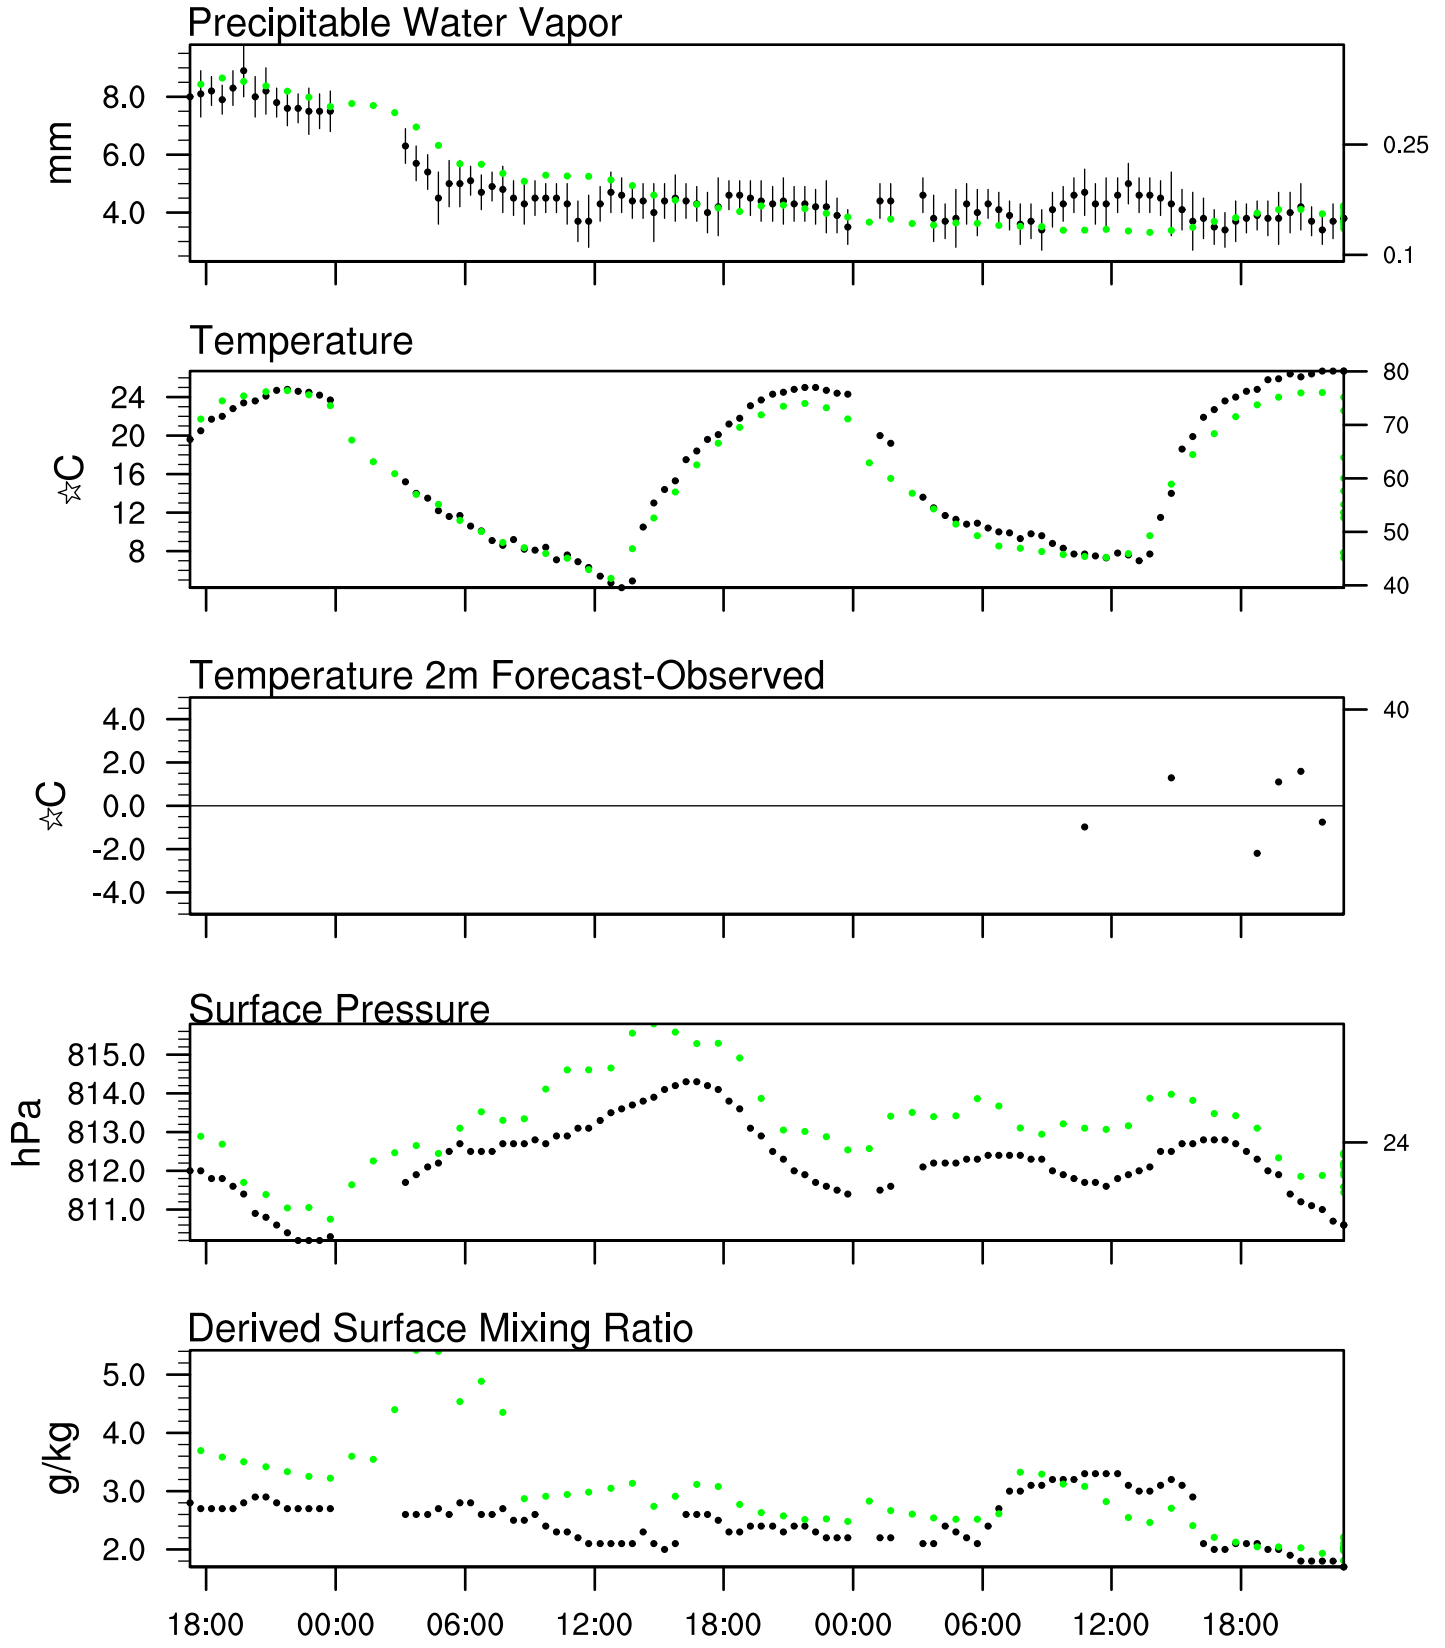

# Show Low, AZ

28 Sep 2020 17:45 UTC - 2 Oct 2020 6:15 UTC

# Show Low, AZ 28Sep 2020 17Z

Plcl=565 Tlcl[C]=-8 Shox=0 Pwat[cm]=1 Cape[J]= 58

# Show Low, AZ 29Sep 2020 5Z

Plcl=656 Tlcl[C]=-3 Shox=0 Pwat[cm]=1 Cape[J]= 0

# Show Low, AZ 29Sep 2020 17Z

Plcl=580 Tlcl[C]=-10 Shox=0 Pwat[cm]=0 Cape[J]= 9