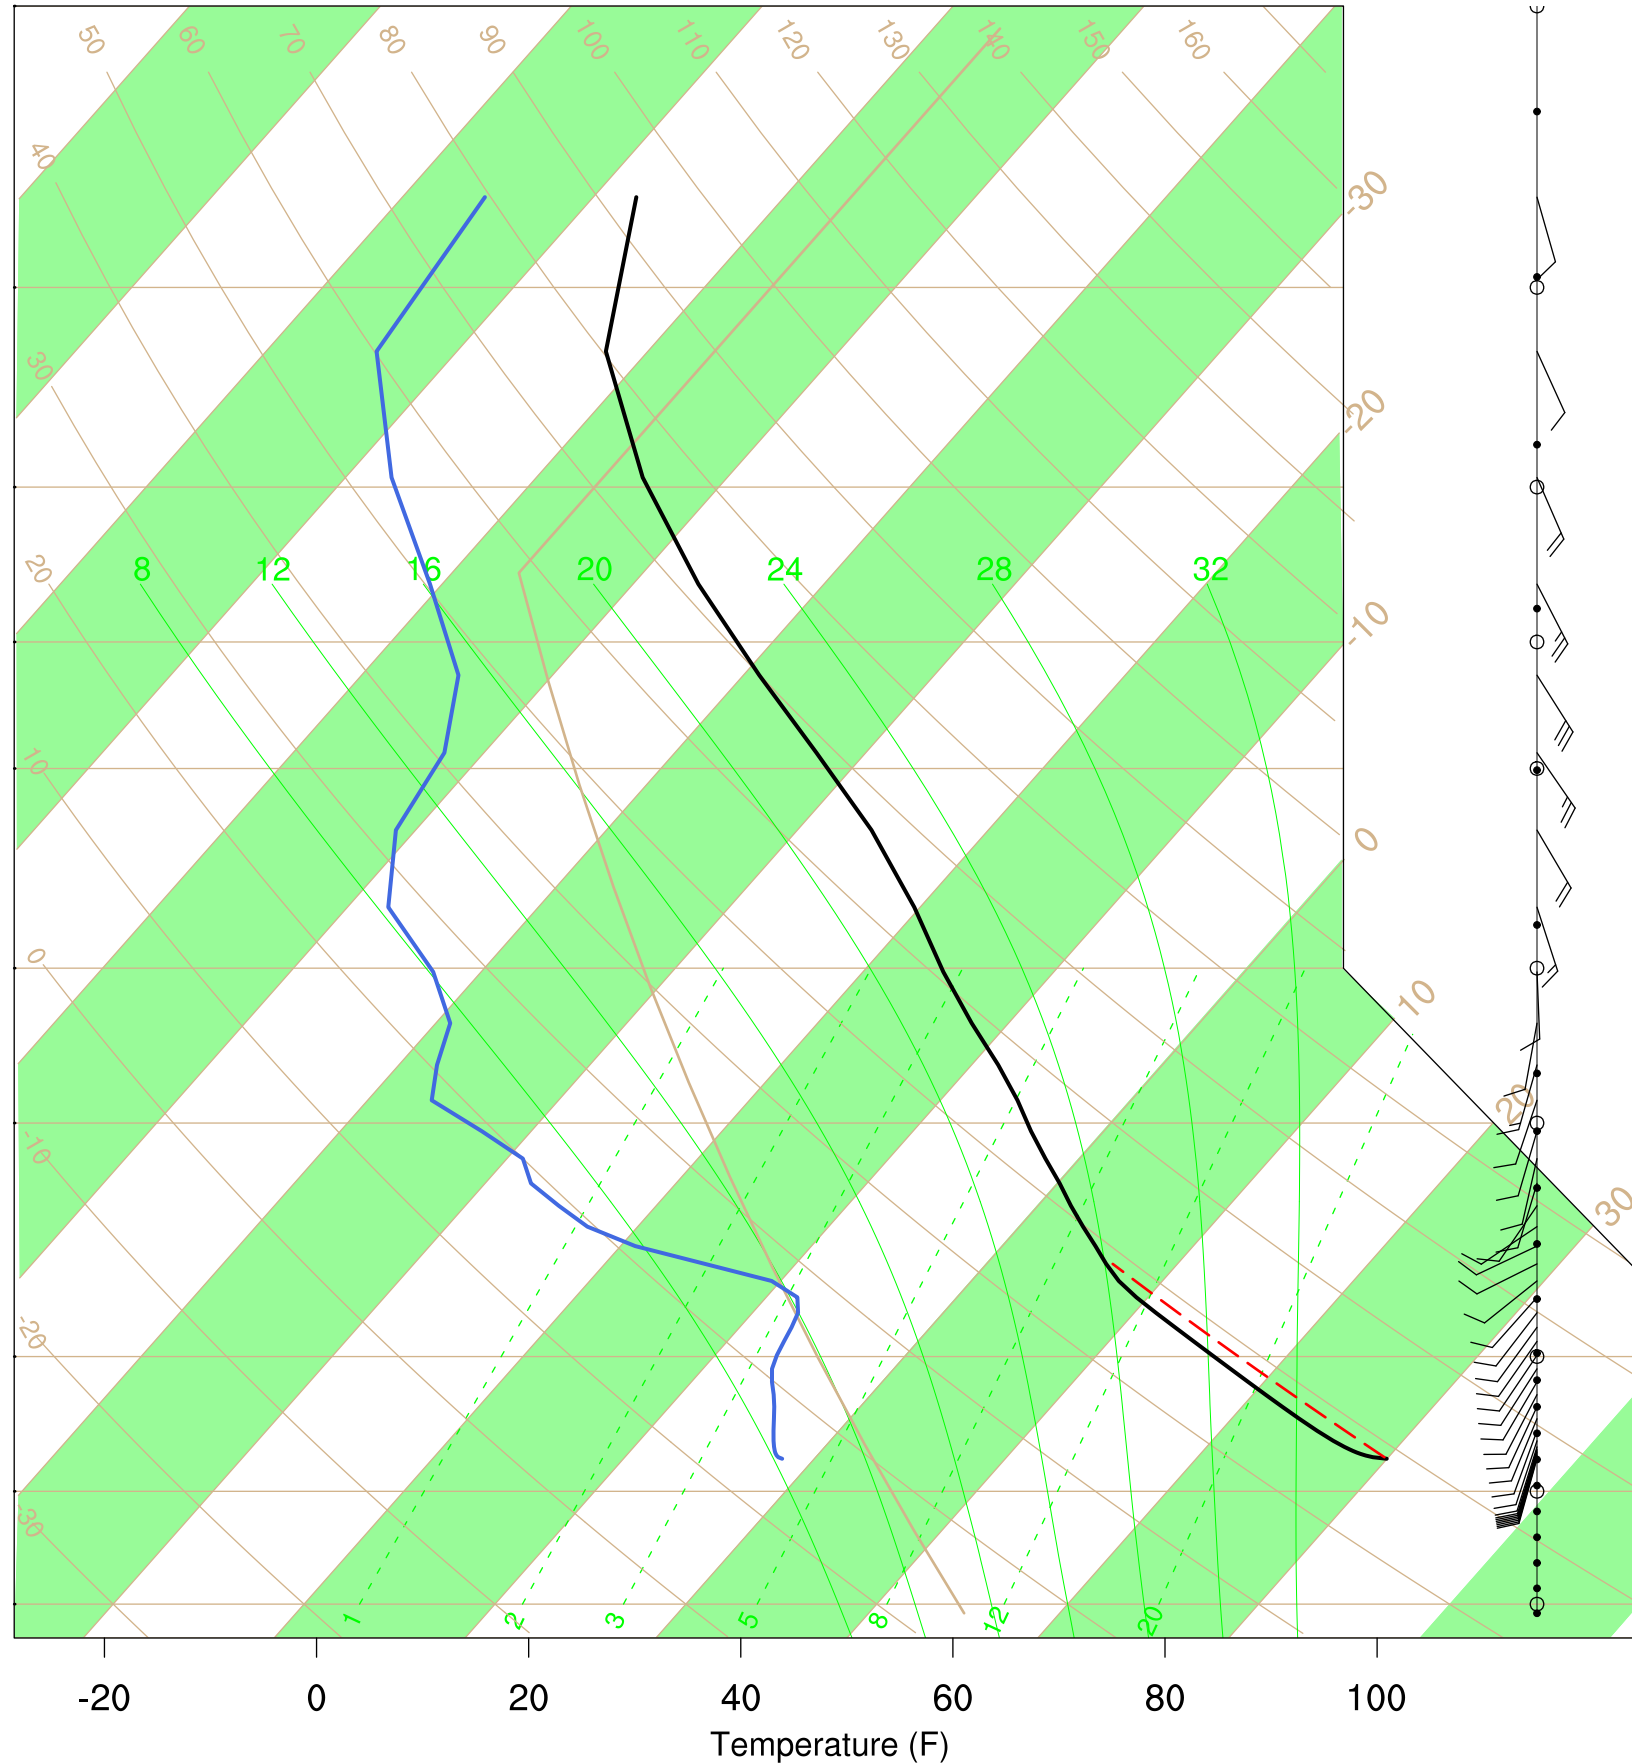

Show Low, AZ

28 Jul 2020 17:45 UTC - 1 Aug 2020 6:15 UTC

Show Low, AZ 28Jul 2020 17Z

Plcl=633 Tlcl[C]=7 Shox=0 Pwat[cm]=2 Cape[J]= 1617

Show Low, AZ 29Jul 2020 5Z

Plcl=668 Tlcl[C]=6 Shox=0 Pwat[cm]=2 Cape[J]= 0

Show Low, AZ 29Jul 2020 17Z

Plcl=570 Tlcl[C]=-1 Shox=0 Pwat[cm]=1 Cape[J]= 4

Show Low, AZ 30Jul 2020 5Z

Plcl=575 Tlcl[C]=-4 Shox=0 Pwat[cm]=1 Cape[J]= 0

Show Low, AZ 30Jul 2020 17Z

Plcl=525 Tlcl[C]=-7 Shox=0 Pwat[cm]=1 Cape[J]= 97

Show Low, AZ 31Jul 2020 5Z

Plcl=540 Tlcl[C]=-8 Shox=0 Pwat[cm]=1 Cape[J]= 0

Show Low, AZ 31Jul 2020 17Z

Plcl=491 Tlcl[C]=-11 Shox=0 Pwat[cm]=1 Cape[J]= 146

Show Low, AZ 1Aug 2020 5Z

Plcl=544 Tlcl[C]=-9 Shox=0 Pwat[cm]=1 Cape[J]= 0