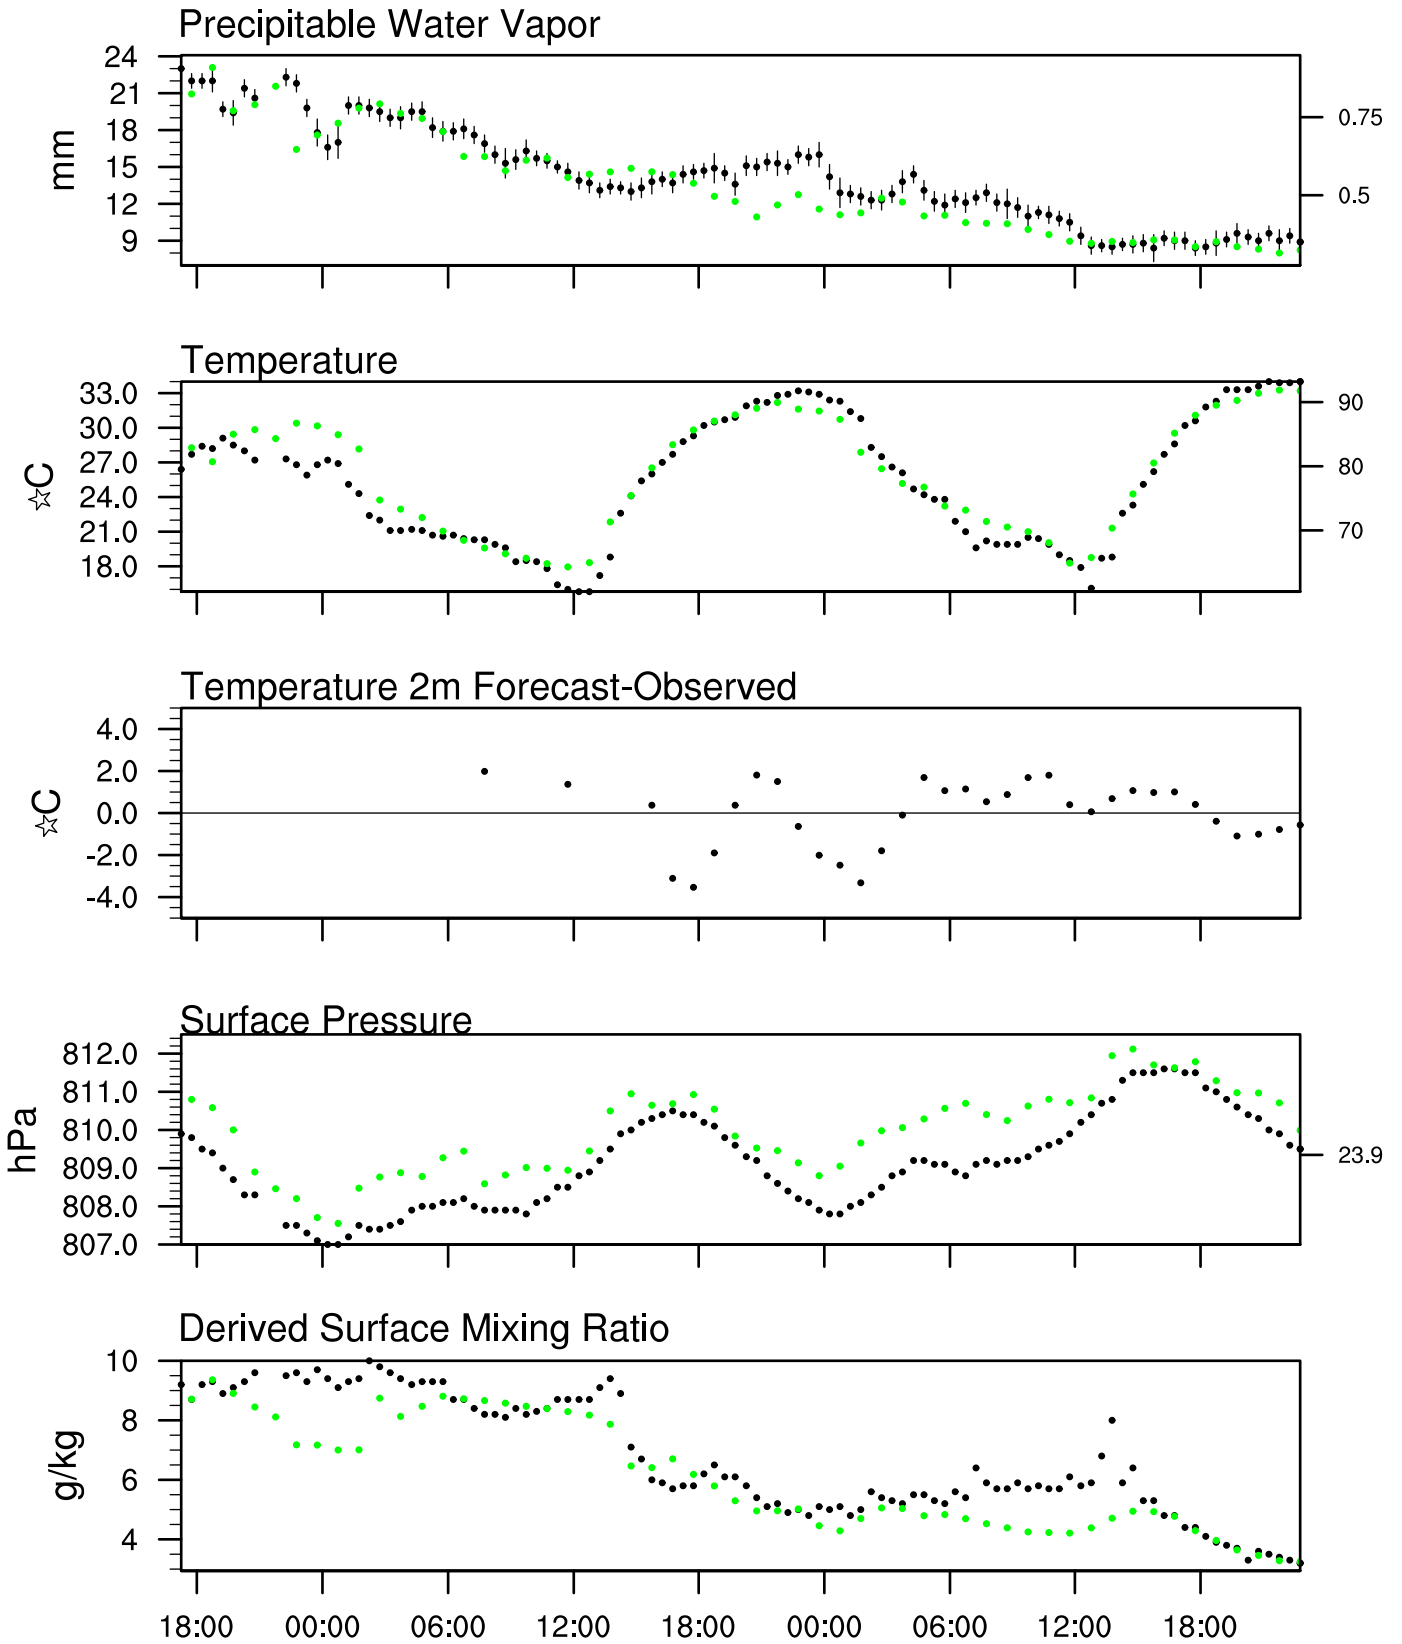

Show Low, AZ

28 Jul 2020 17:45 UTC - 1 Aug 2020 6:15 UTC

Show Low, AZ 28Jul 2020 17Z

Plcl=633 Tlcl[C]=7 Shox=0 Pwat[cm]=2 Cape[J]= 1617

Show Low, AZ 29Jul 2020 5Z

Plcl=668 Tlcl[C]=6 Shox=0 Pwat[cm]=2 Cape[J]= 0

Show Low, AZ 29Jul 2020 17Z

Plcl=570 Tlcl[C]=-1 Shox=0 Pwat[cm]=1 Cape[J]= 4

Show Low, AZ 30Jul 2020 5Z

Plcl=575 Tlcl[C]=-4 Shox=0 Pwat[cm]=1 Cape[J]= 0

Show Low, AZ 30Jul 2020 17Z

Plcl=525 Tlcl[C]=-7 Shox=0 Pwat[cm]=1 Cape[J]= 97

Show Low, AZ 31Jul 2020 5Z

Plcl=540 Tlcl[C]=-8 Shox=0 Pwat[cm]=1 Cape[J]= 0

Show Low, AZ 31Jul 2020 17Z

Plcl=491 Tlcl[C]=-11 Shox=0 Pwat[cm]=1 Cape[J]= 146

Show Low, AZ 1Aug 2020 5Z

Plcl=544 Tlcl[C]=-9 Shox=0 Pwat[cm]=1 Cape[J]= 0