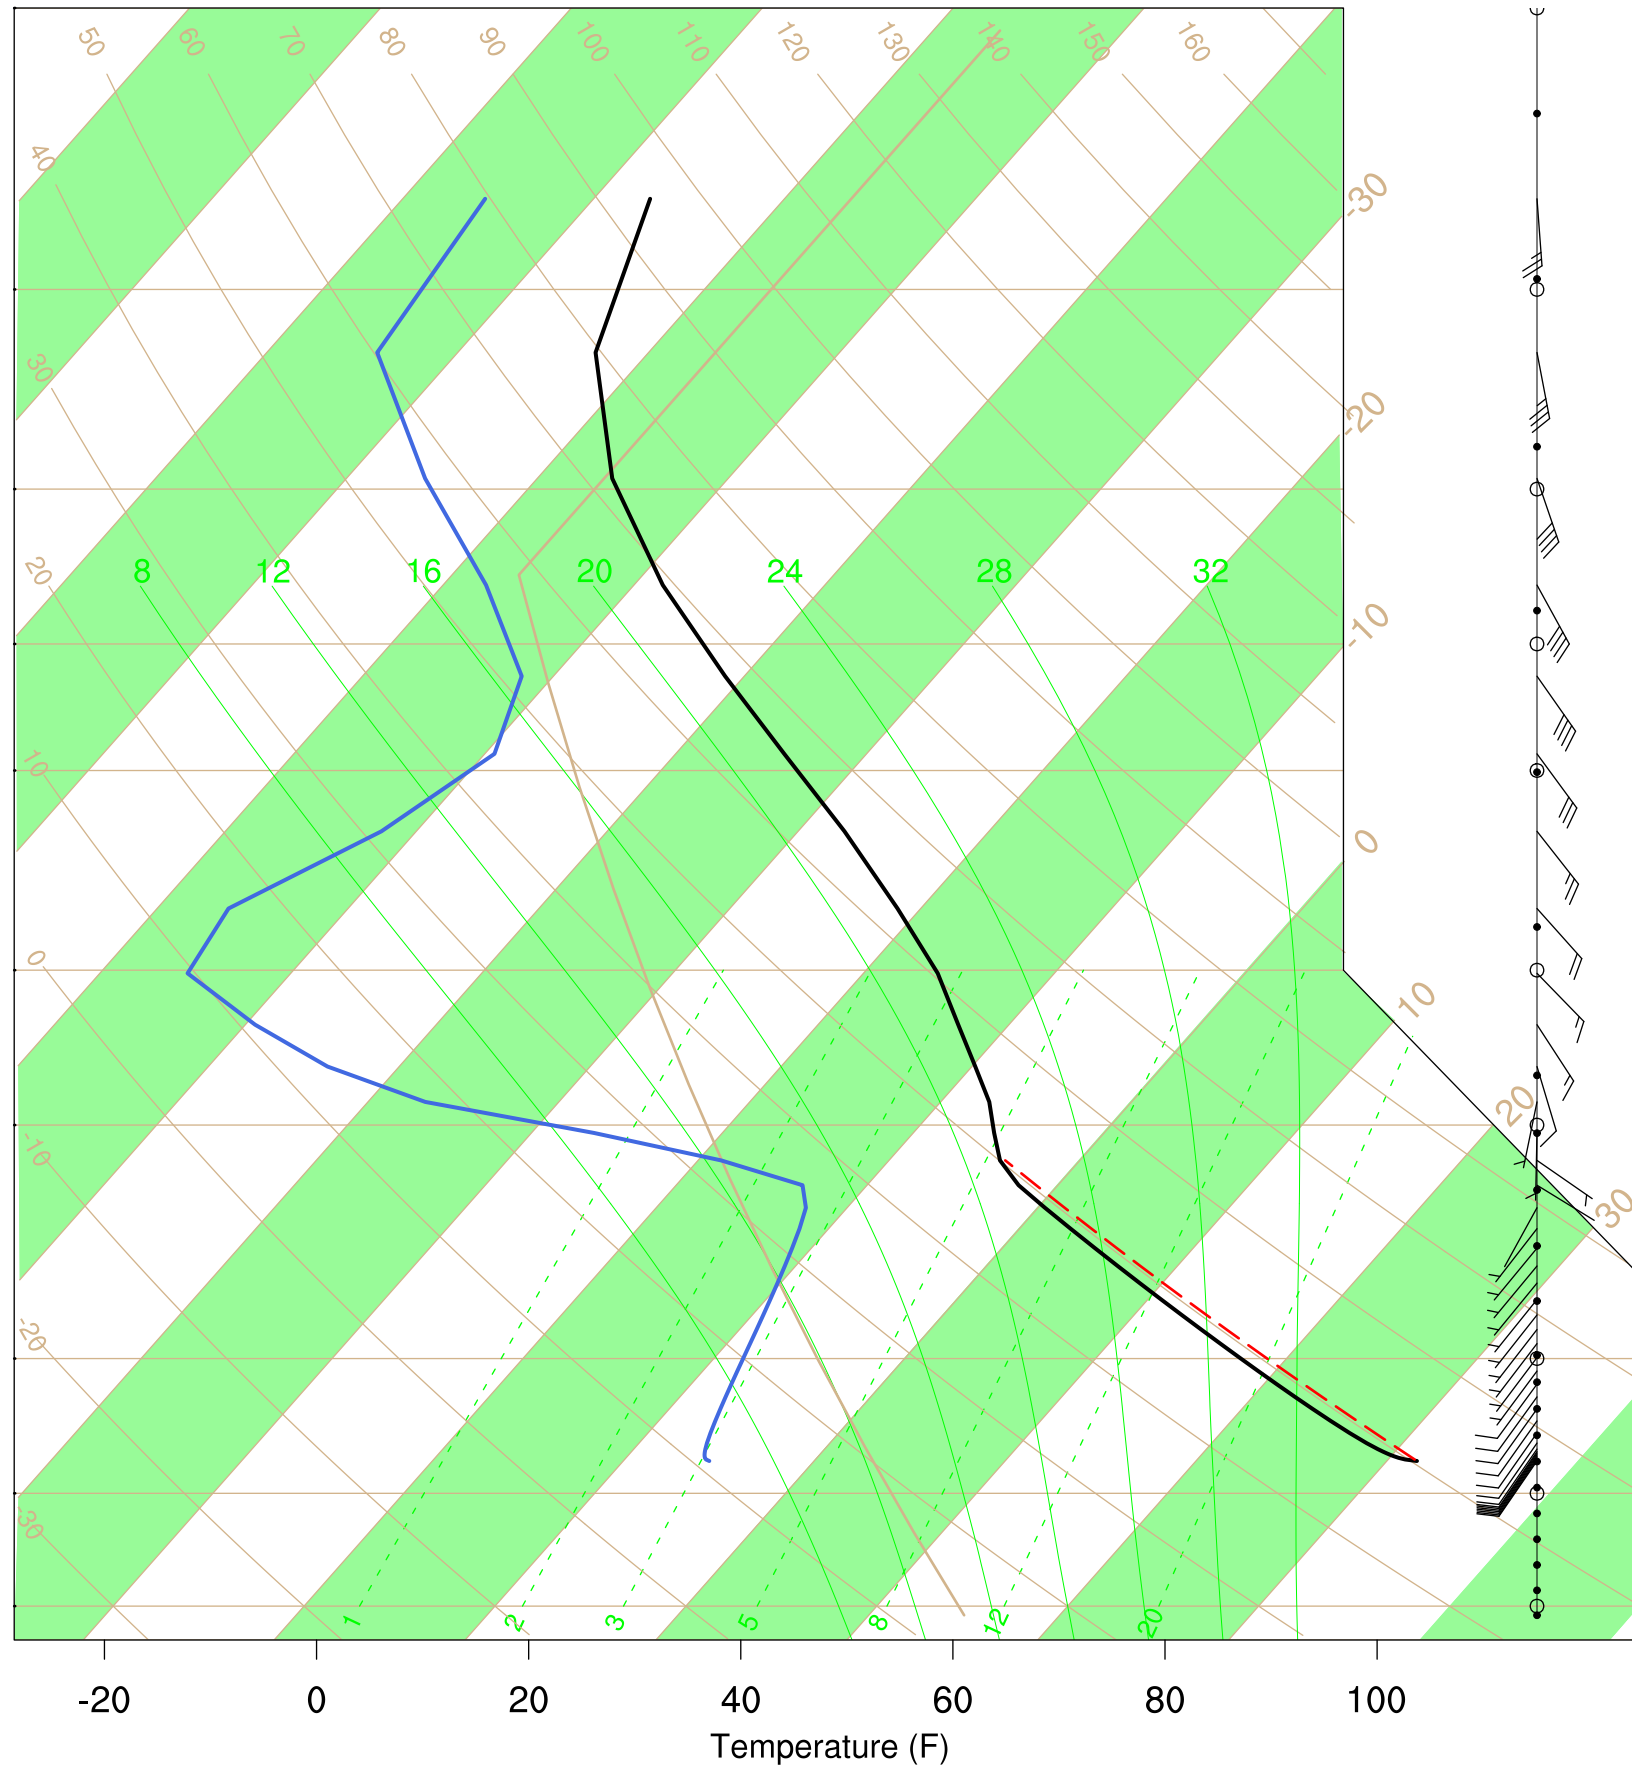

Show Low, AZ

28 Jul 2020 17:45 UTC - 1 Aug 2020 6:15 UTC

Show Low, AZ 28Jul 2020 17Z

Plcl=633 Tlcl[C]=7 Shox=0 Pwat[cm]=2 Cape[J]= 1617

Show Low, AZ 29Jul 2020 5Z

Plcl=668 Tlcl[C]=6 Shox=0 Pwat[cm]=2 Cape[J]= 0

Show Low, AZ 29Jul 2020 17Z

Plcl=570 Tlcl[C]=-1 Shox=0 Pwat[cm]=1 Cape[J]= 4

Show Low, AZ 30Jul 2020 5Z

Plcl=575 Tlcl[C]=-4 Shox=0 Pwat[cm]=1 Cape[J]= 0

Show Low, AZ 30Jul 2020 17Z

Plcl=525 Tlcl[C]=-7 Shox=0 Pwat[cm]=1 Cape[J]= 97

Show Low, AZ 31Jul 2020 5Z

Plcl=540 Tlcl[C]=-8 Shox=0 Pwat[cm]=1 Cape[J]= 0

Show Low, AZ 31Jul 2020 17Z

Plcl=491 Tlcl[C]=-11 Shox=0 Pwat[cm]=1 Cape[J]= 146

Show Low, AZ 1Aug 2020 5Z

Plcl=544 Tlcl[C]=-9 Shox=0 Pwat[cm]=1 Cape[J]= 0