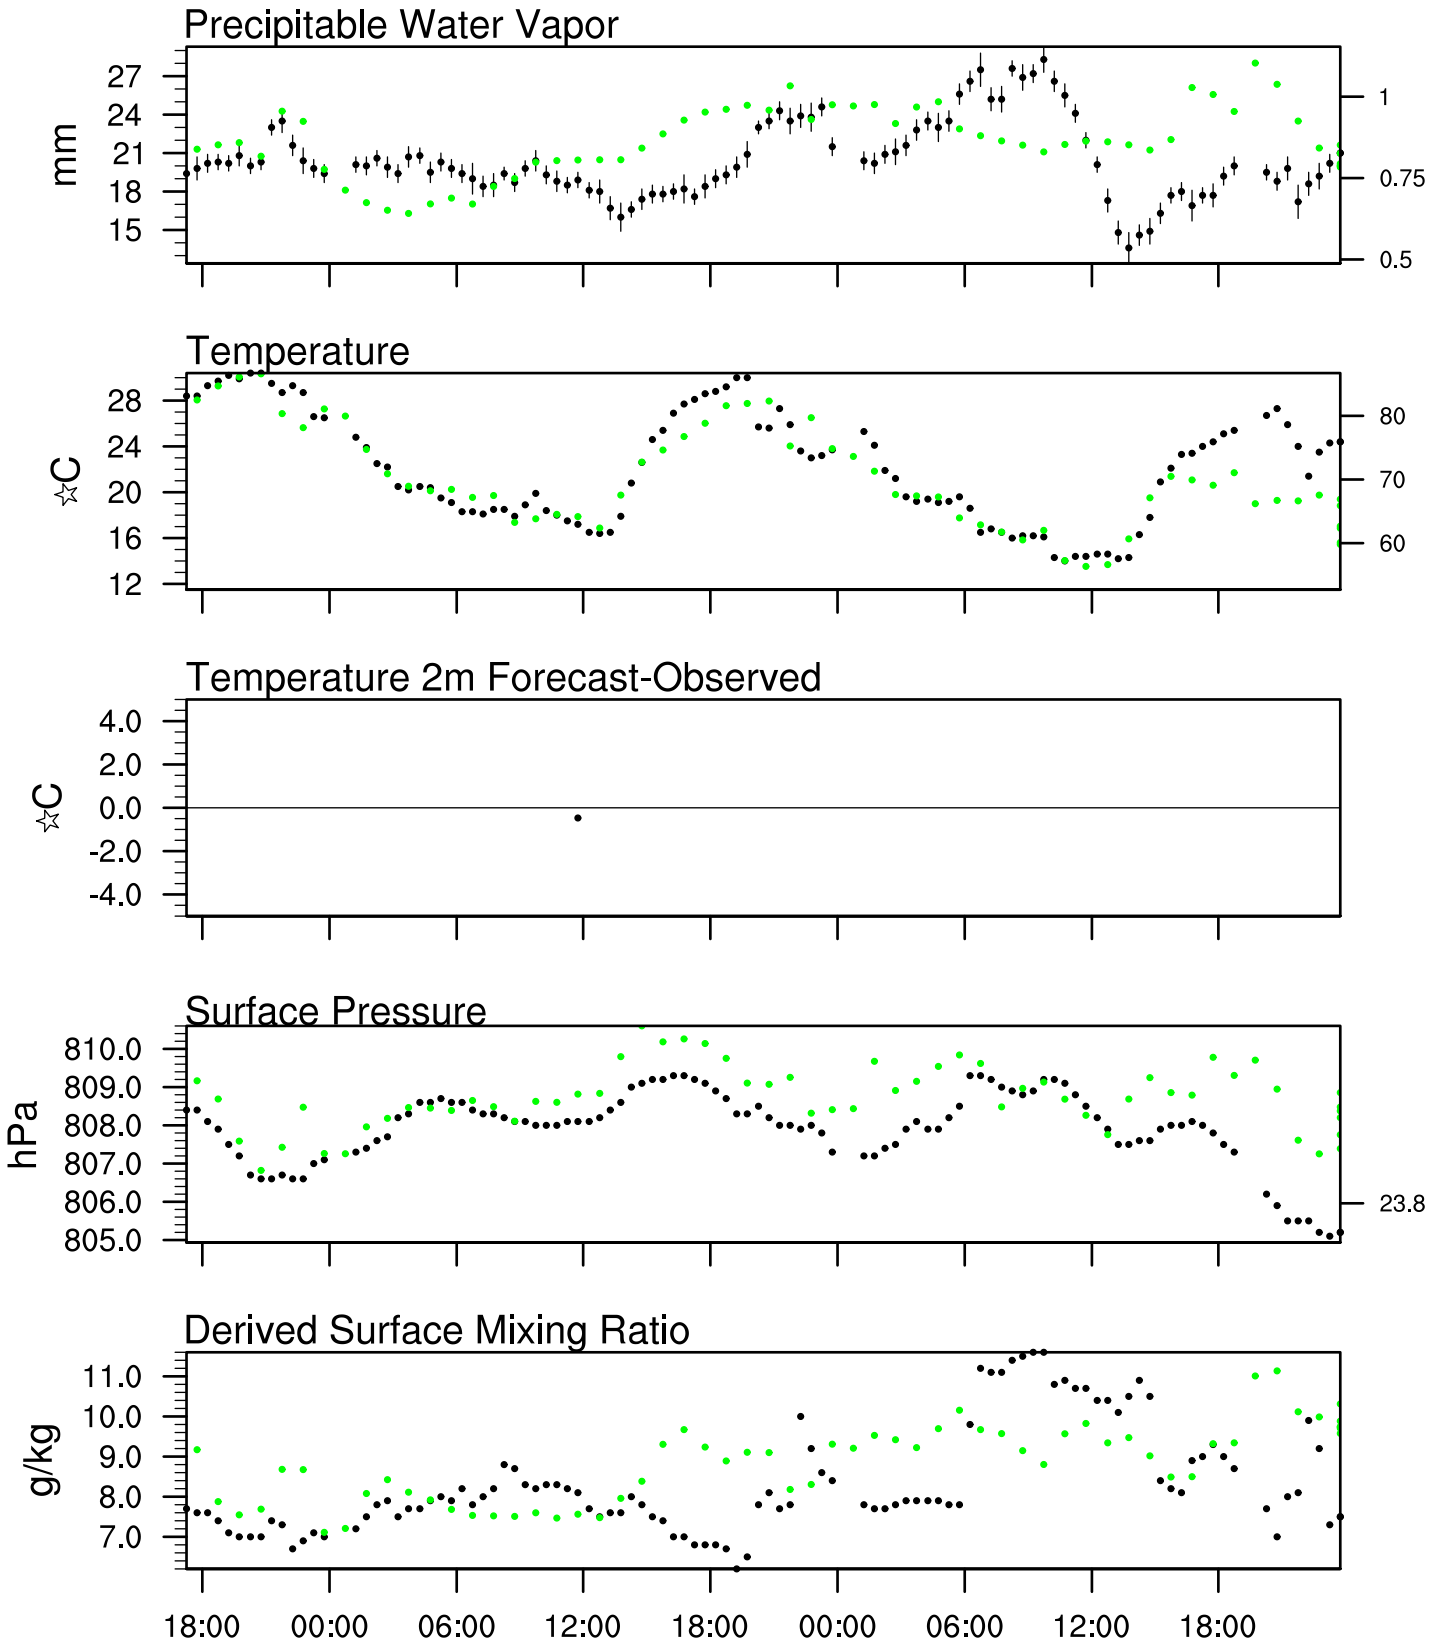

# Show Low, AZ

28 Aug 2020 17:45 UTC - 1 Sep 2020 6:15 UTC

# Show Low, AZ 28Aug 2020 17Z

Plcl=608 Tlcl[C]=3 Shox=0 Pwat[cm]=2 Cape[J]= 542