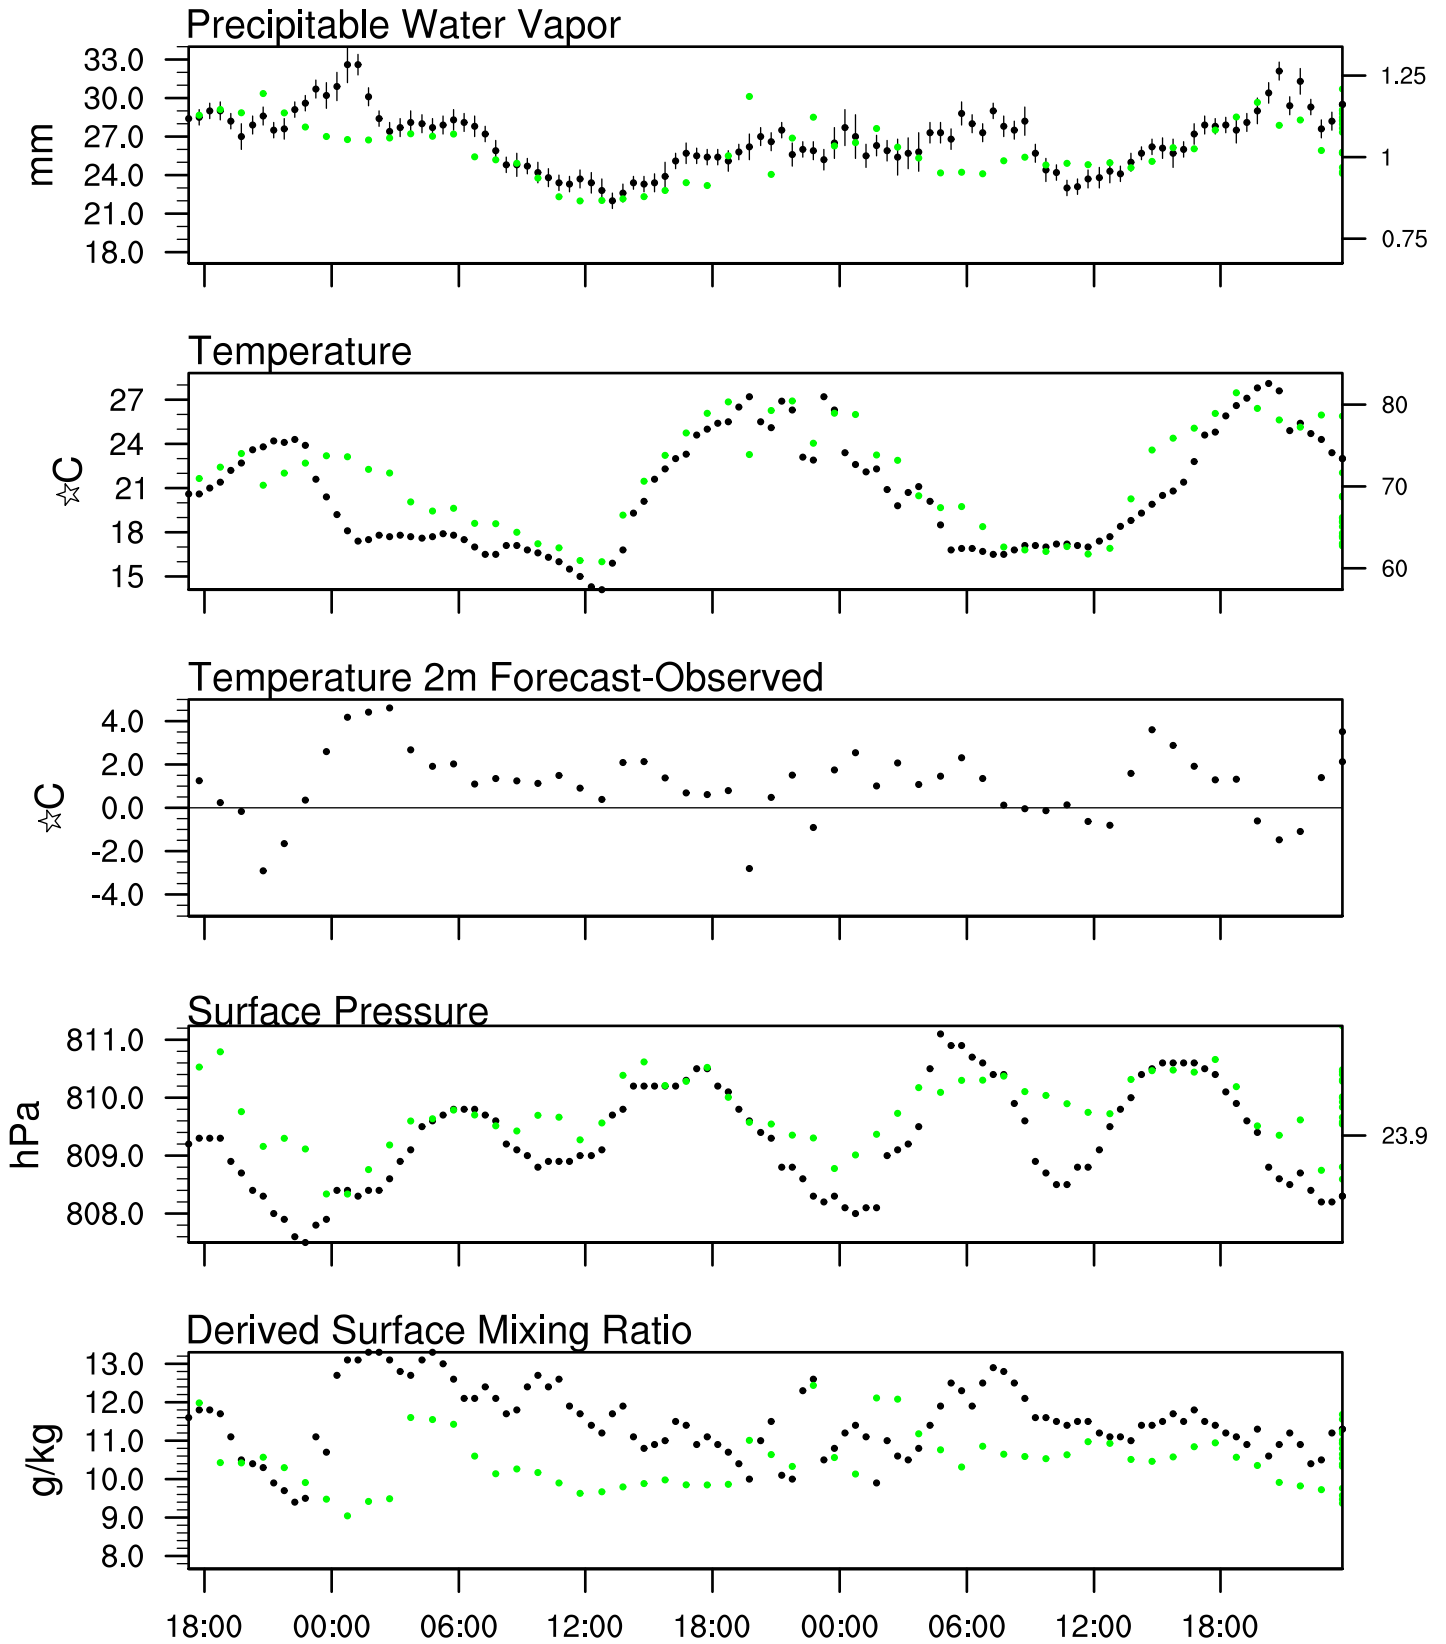

# Show Low, AZ

25 Jul 2020 17:45 UTC - 29 Jul 2020 6:15 UTC

# Show Low, AZ 25Jul 2020 17Z

Plcl=718 Tlcl[C]=11 Shox=0 Pwat[cm]=3 Cape[J]= 1180

# Show Low, AZ 26Jul 2020 5Z

Plcl=725 Tlcl[C]=11 Shox=0 Pwat[cm]=3 Cape[J]= 441

# Show Low, AZ 26Jul 2020 17Z

Plcl=654 Tlcl[C]=7 Shox=0 Pwat[cm]=2 Cape[J]= 519