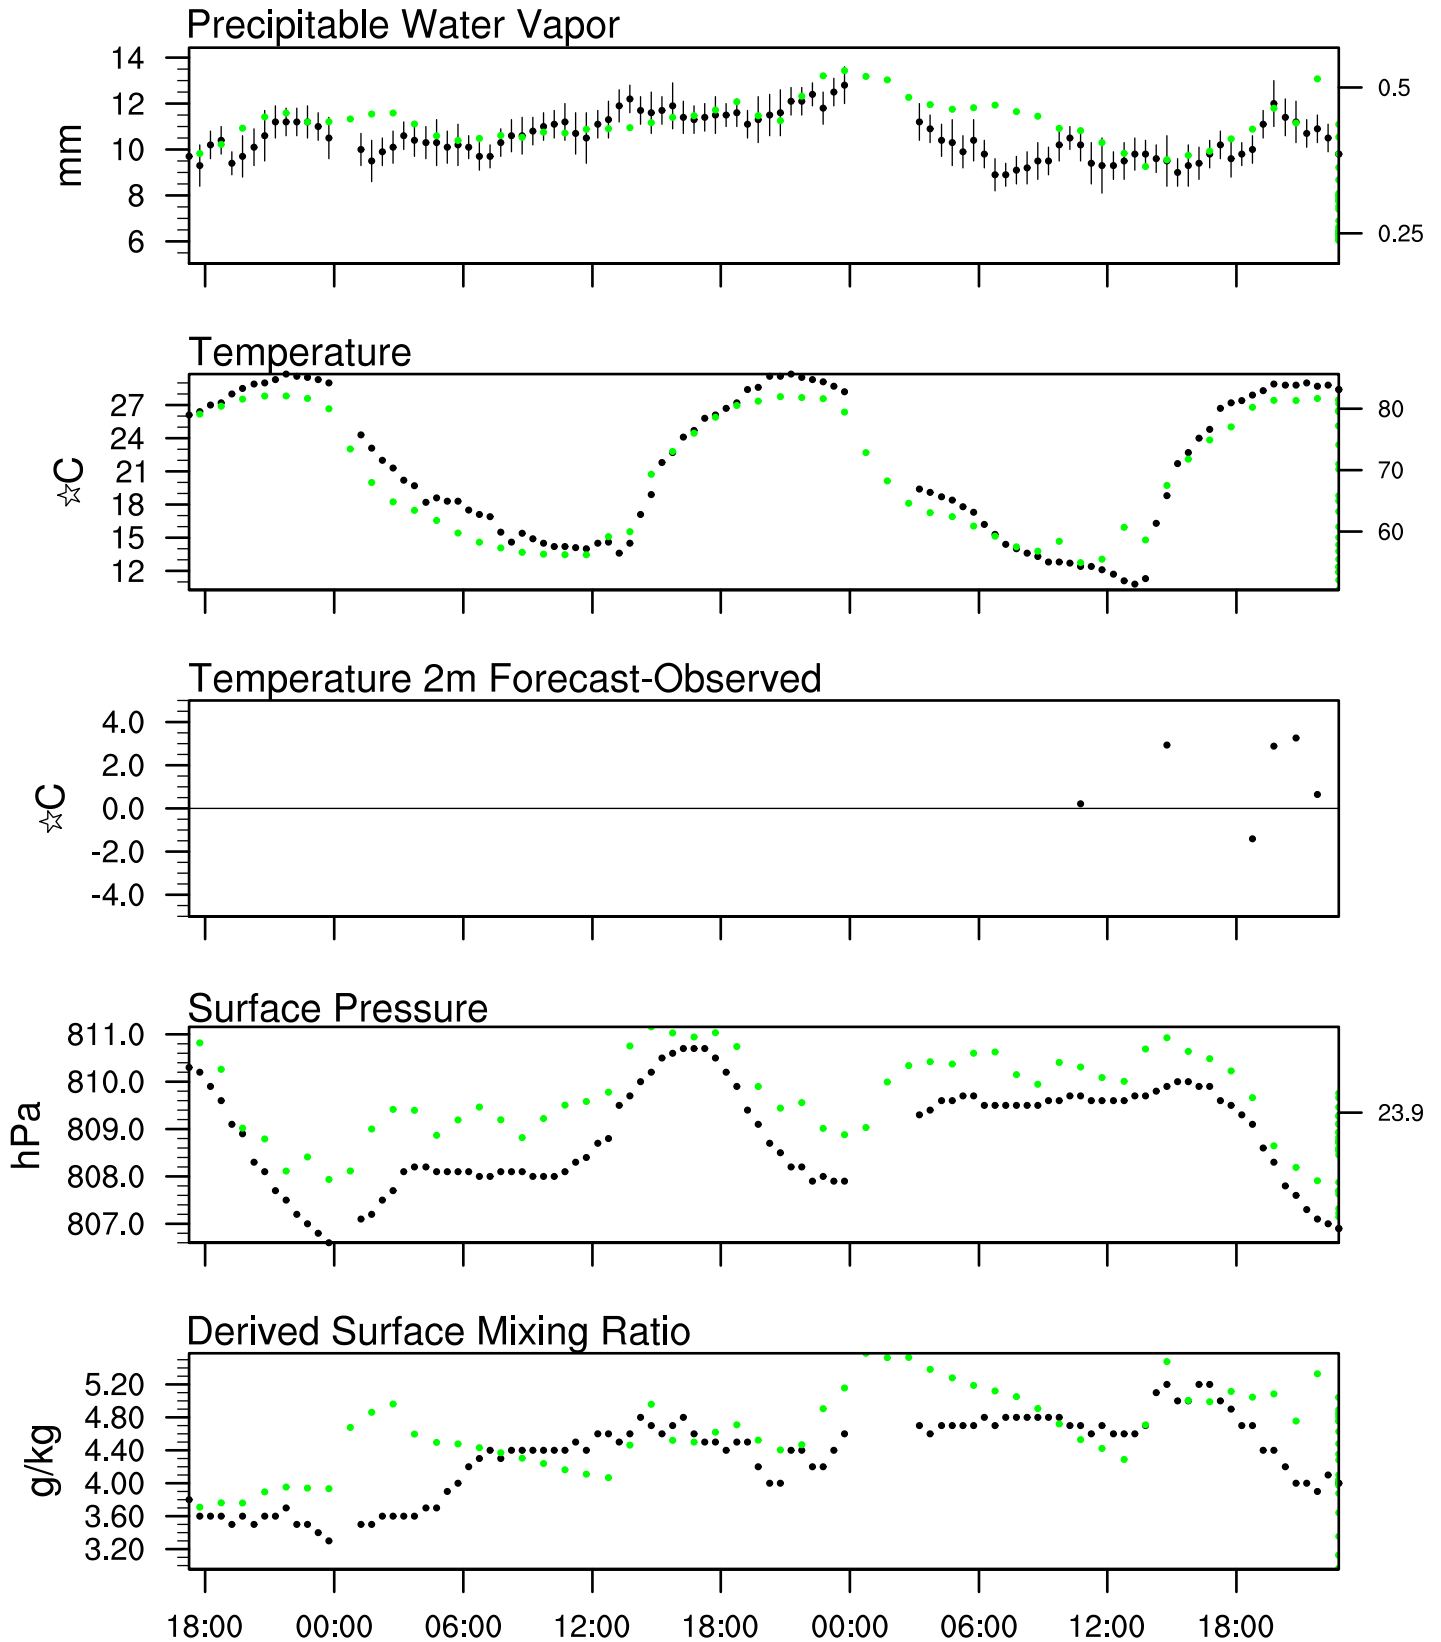

Show Low, AZ

24 Sep 2020 17:45 UTC - 28 Sep 2020 6:15 UTC

Show Low, AZ 24Sep 2020 17Z

Plcl=547 Tlcl[C]=-6 Shox=0 Pwat[cm]=1 Cape[J]= 115

Show Low, AZ 25Sep 2020 5Z

Plcl=630 Tlcl[C]=-3 Shox=0 Pwat[cm]=1 Cape[J]= 0

Show Low, AZ 25Sep 2020 17Z

Plcl=566 Tlcl[C]=-5 Shox=0 Pwat[cm]=1 Cape[J]= 44

Show Low, AZ 26Sep 2020 5Z

Plcl=633 Tlcl[C]=-1 Shox=0 Pwat[cm]=1 Cape[J]= 0

Show Low, AZ 26Sep 2020 17Z

Plcl=583 Tlcl[C]=-3 Shox=0 Pwat[cm]=1 Cape[J]= 32

Show Low, AZ 27Sep 2020 5Z

Plcl=646 Tlcl[C]=-3 Shox=0 Pwat[cm]=1 Cape[J]= 0

Show Low, AZ 27Sep 2020 17Z

Plcl=547 Tlcl[C]=-8 Shox=0 Pwat[cm]=1 Cape[J]= 49

Show Low, AZ 28Sep 2020 5Z

Plcl=608 Tlcl[C]=-7 Shox=0 Pwat[cm]=1 Cape[J]= 0