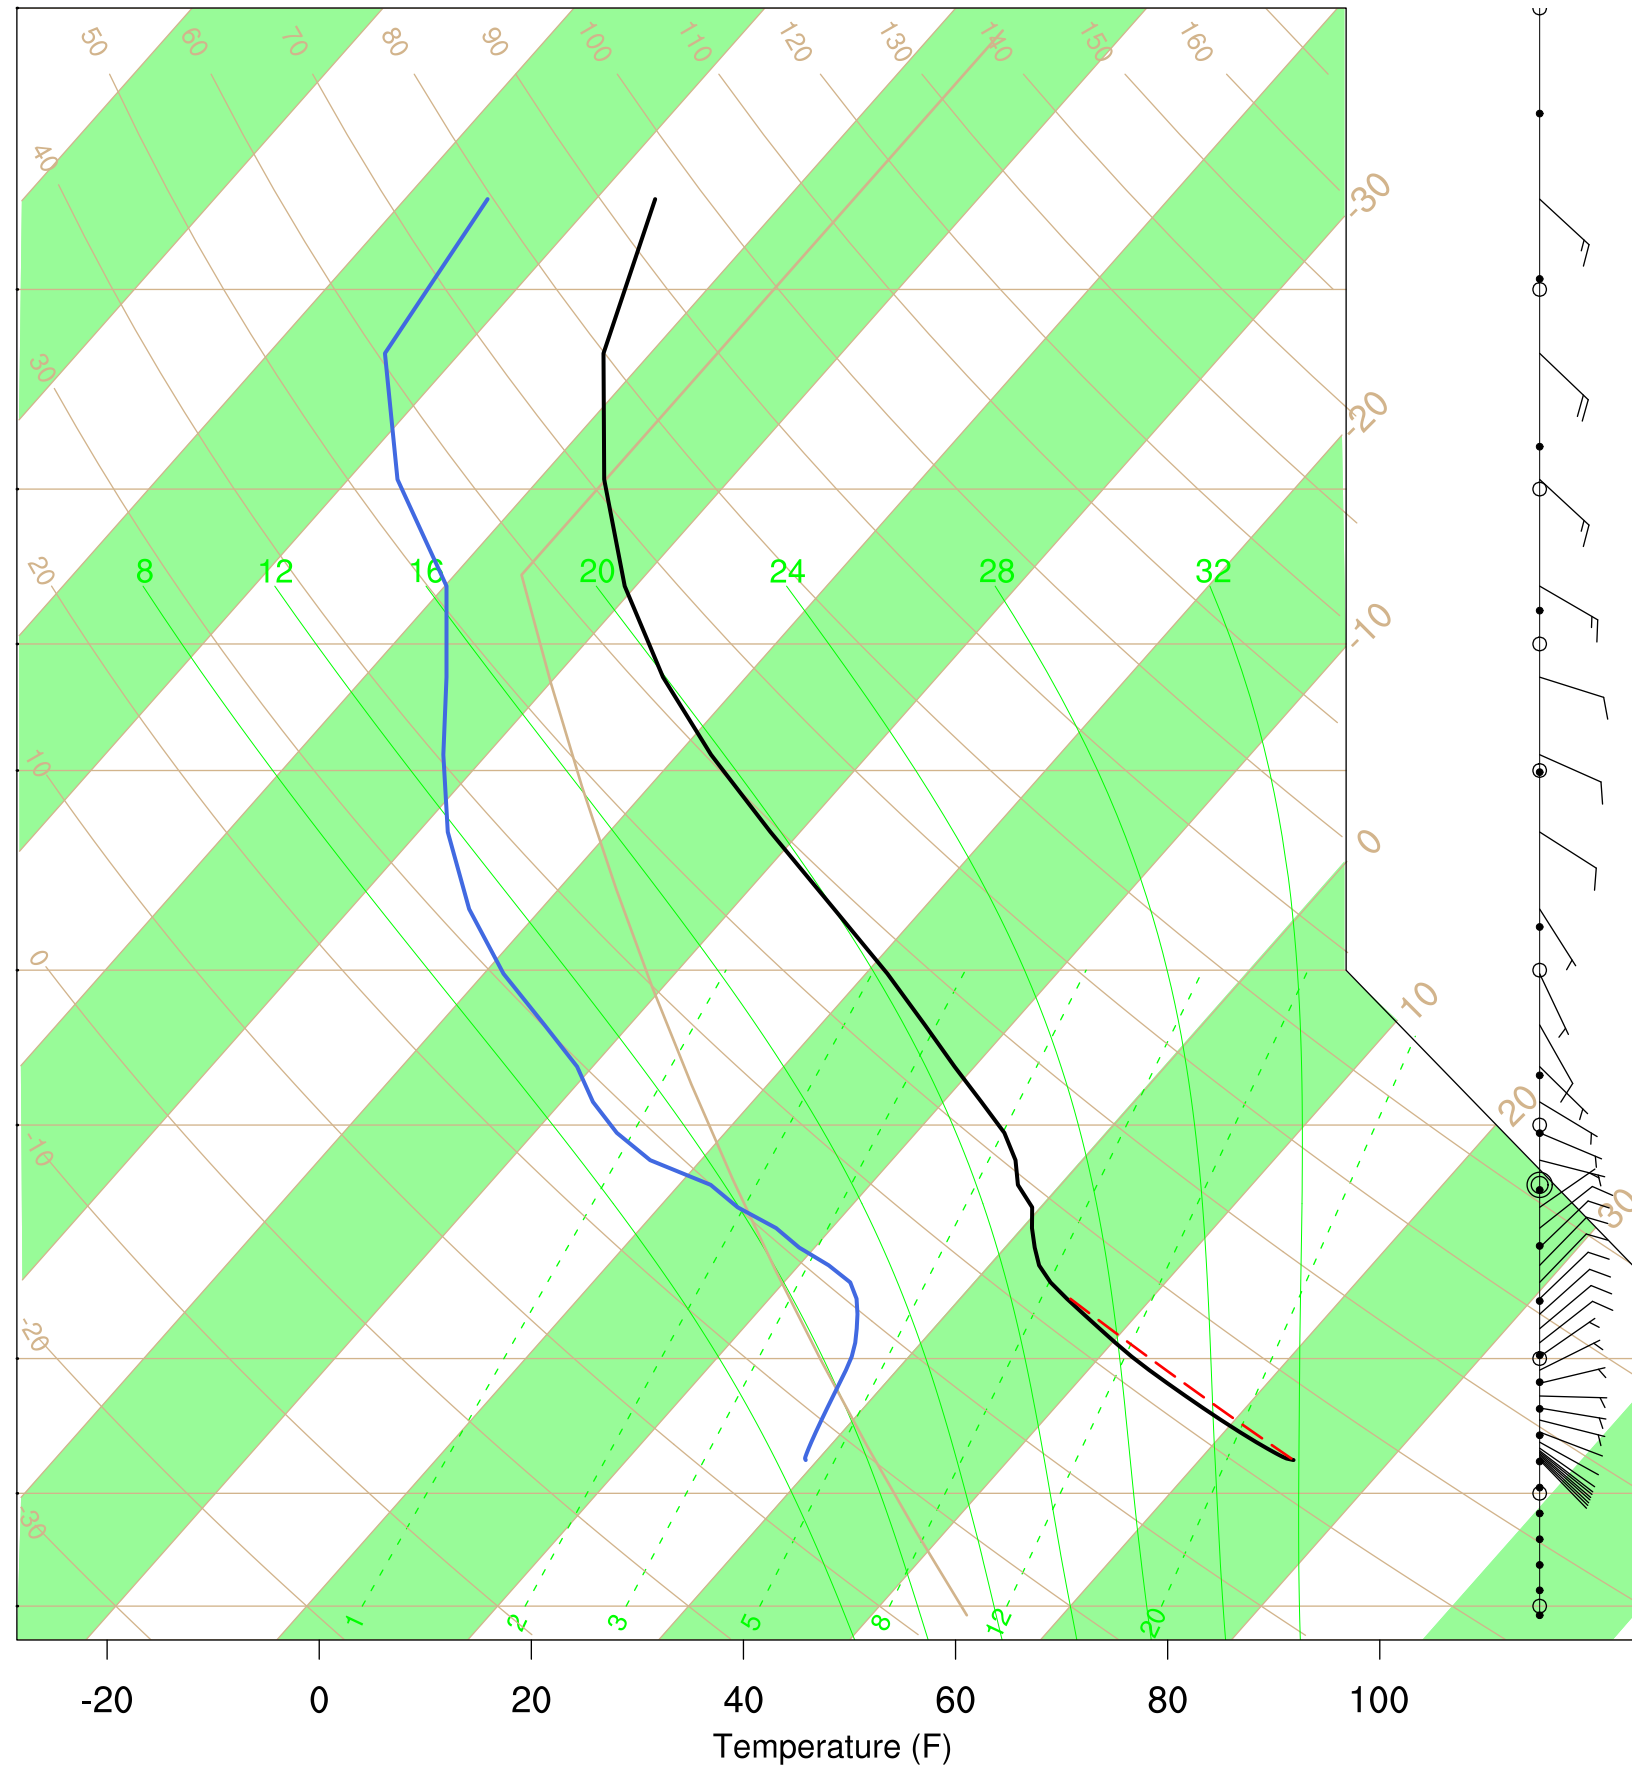

Show Low, AZ

24 Sep 2020 17:45 UTC - 28 Sep 2020 6:15 UTC

Show Low, AZ 24Sep 2020 17Z

Plcl=547 Tlcl[C]=-6 Shox=0 Pwat[cm]=1 Cape[J]= 115

Show Low, AZ 25Sep 2020 5Z

Plcl=630 Tlcl[C]=-3 Shox=0 Pwat[cm]=1 Cape[J]= 0

Show Low, AZ 25Sep 2020 17Z

Plcl=566 Tlcl[C]=-5 Shox=0 Pwat[cm]=1 Cape[J]= 44

Show Low, AZ 26Sep 2020 5Z

Plcl=633 Tlcl[C]=-1 Shox=0 Pwat[cm]=1 Cape[J]= 0

Show Low, AZ 26Sep 2020 17Z

Plcl=583 Tlcl[C]=-3 Shox=0 Pwat[cm]=1 Cape[J]= 32

Show Low, AZ 27Sep 2020 5Z

Plcl=646 Tlcl[C]=-3 Shox=0 Pwat[cm]=1 Cape[J]= 0

Show Low, AZ 27Sep 2020 17Z

Plcl=547 Tlcl[C]=-8 Shox=0 Pwat[cm]=1 Cape[J]= 49

Show Low, AZ 28Sep 2020 5Z

Plcl=608 Tlcl[C]=-7 Shox=0 Pwat[cm]=1 Cape[J]= 0