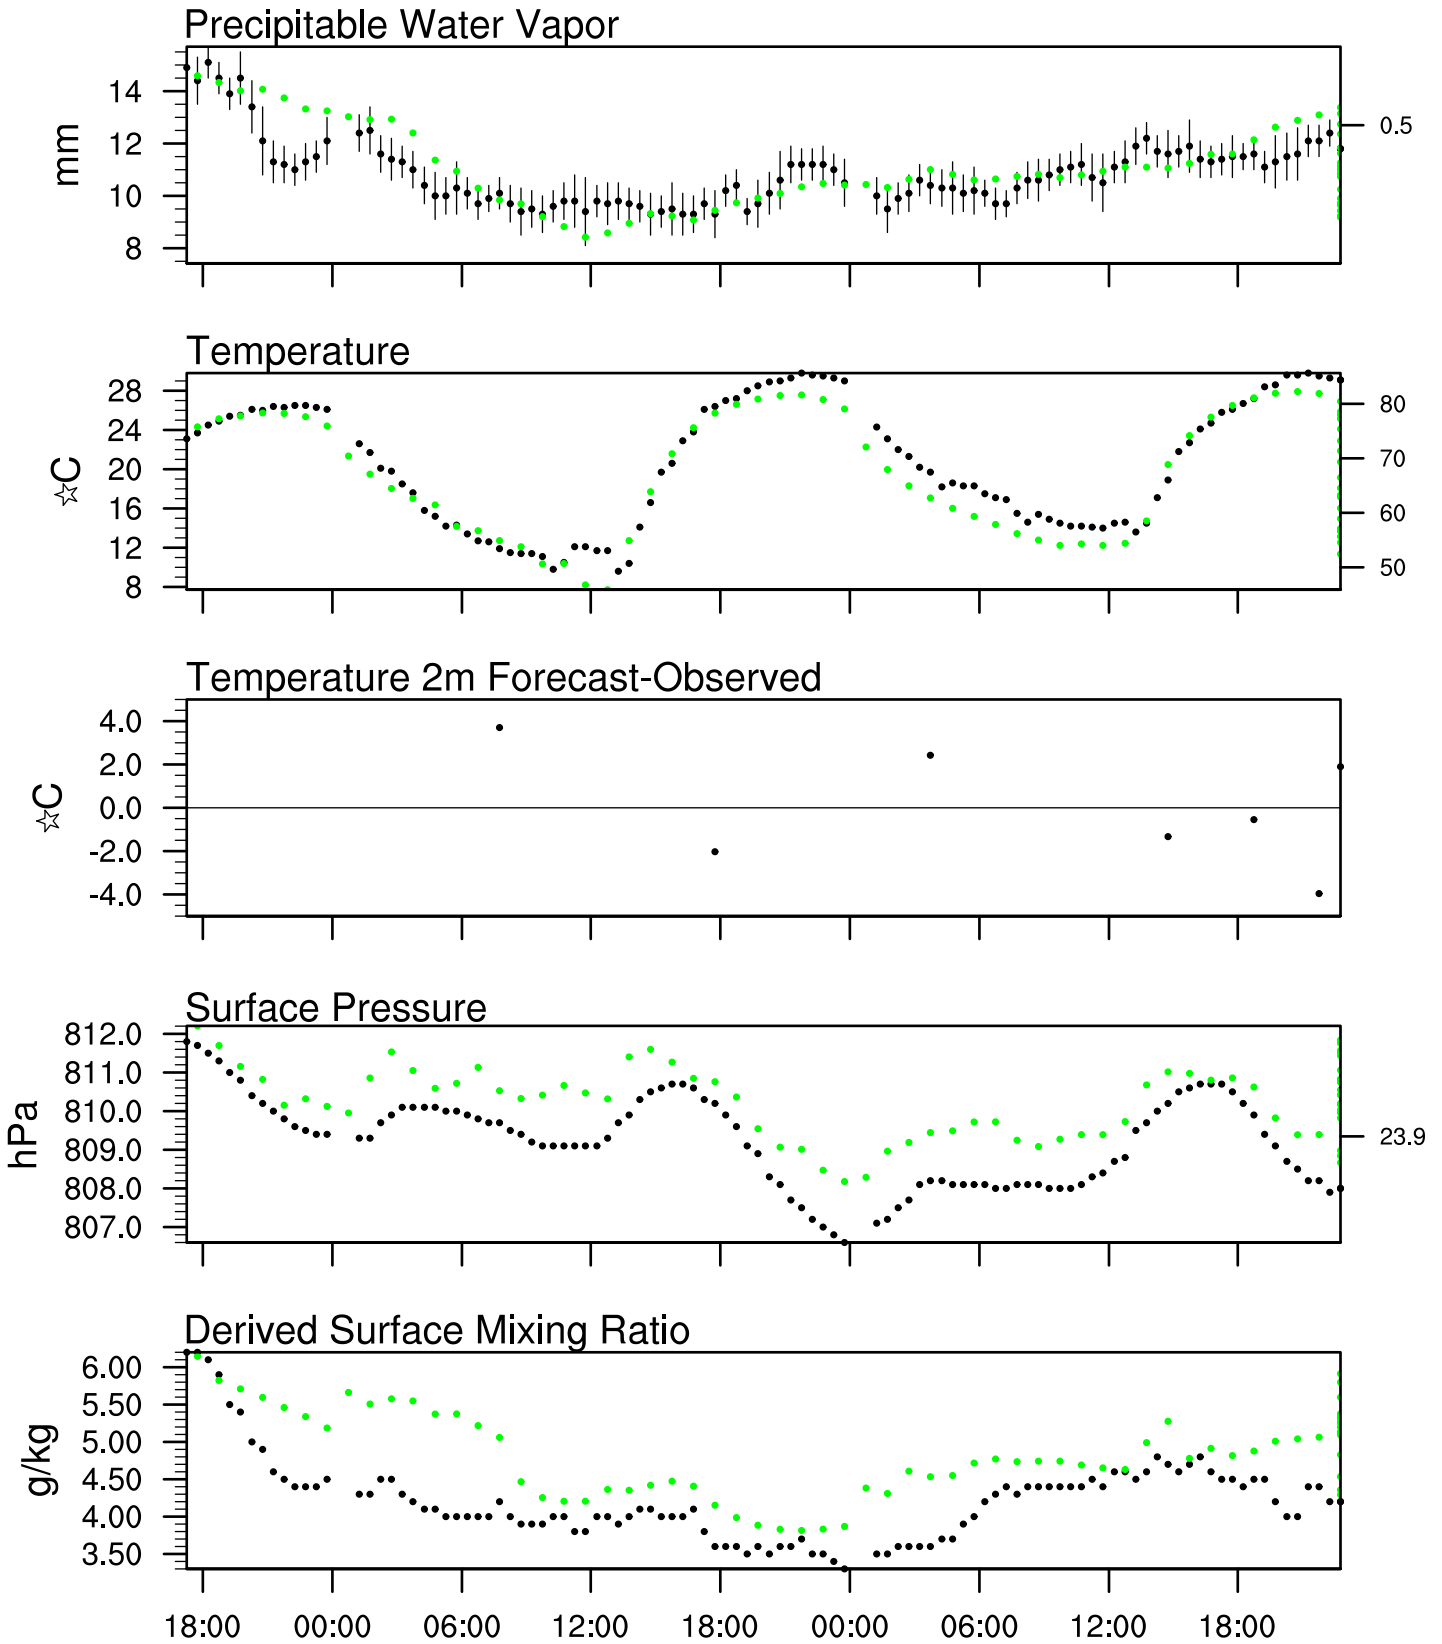

Show Low, AZ

23 Sep 2020 17:45 UTC - 27 Sep 2020 6:15 UTC

Show Low, AZ 23Sep 2020 17Z

Plcl=612 Tlcl[C]=0 Shox=0 Pwat[cm]=1 Cape[J]= 540

Show Low, AZ 24Sep 2020 5Z

Ptcl=656 Tlcl[C]=0 Shox=0 Pwat[cm]=1 Cape[J]= 0

Show Low, AZ 24Sep 2020 17Z

Plcl=559 Tlcl[C]=-6 Shox=0 Pwat[cm]=1 Cape[J]= 25

Show Low, AZ 25Sep 2020 5Z

Plcl=636 Tlcl[C]=-3 Shox=0 Pwat[cm]=1 Cape[J]= 0

Show Low, AZ 25Sep 2020 17Z

Plcl=570 Tlcl[C]=-4 Shox=0 Pwat[cm]=1 Cape[J]= 47

Show Low, AZ 26Sep 2020 5Z

Plcl=655 Tlcl[C]=-1 Shox=0 Pwat[cm]=1 Cape[J]= 0

Show Low, AZ 26Sep 2020 17Z

Plcl=582 Tlcl[C]=-5 Shox=0 Pwat[cm]=1 Cape[J]= 28

Show Low, AZ 27Sep 2020 5Z

Plcl=631 Tlcl[C]=-2 Shox=0 Pwat[cm]=1 Cape[J]= 0