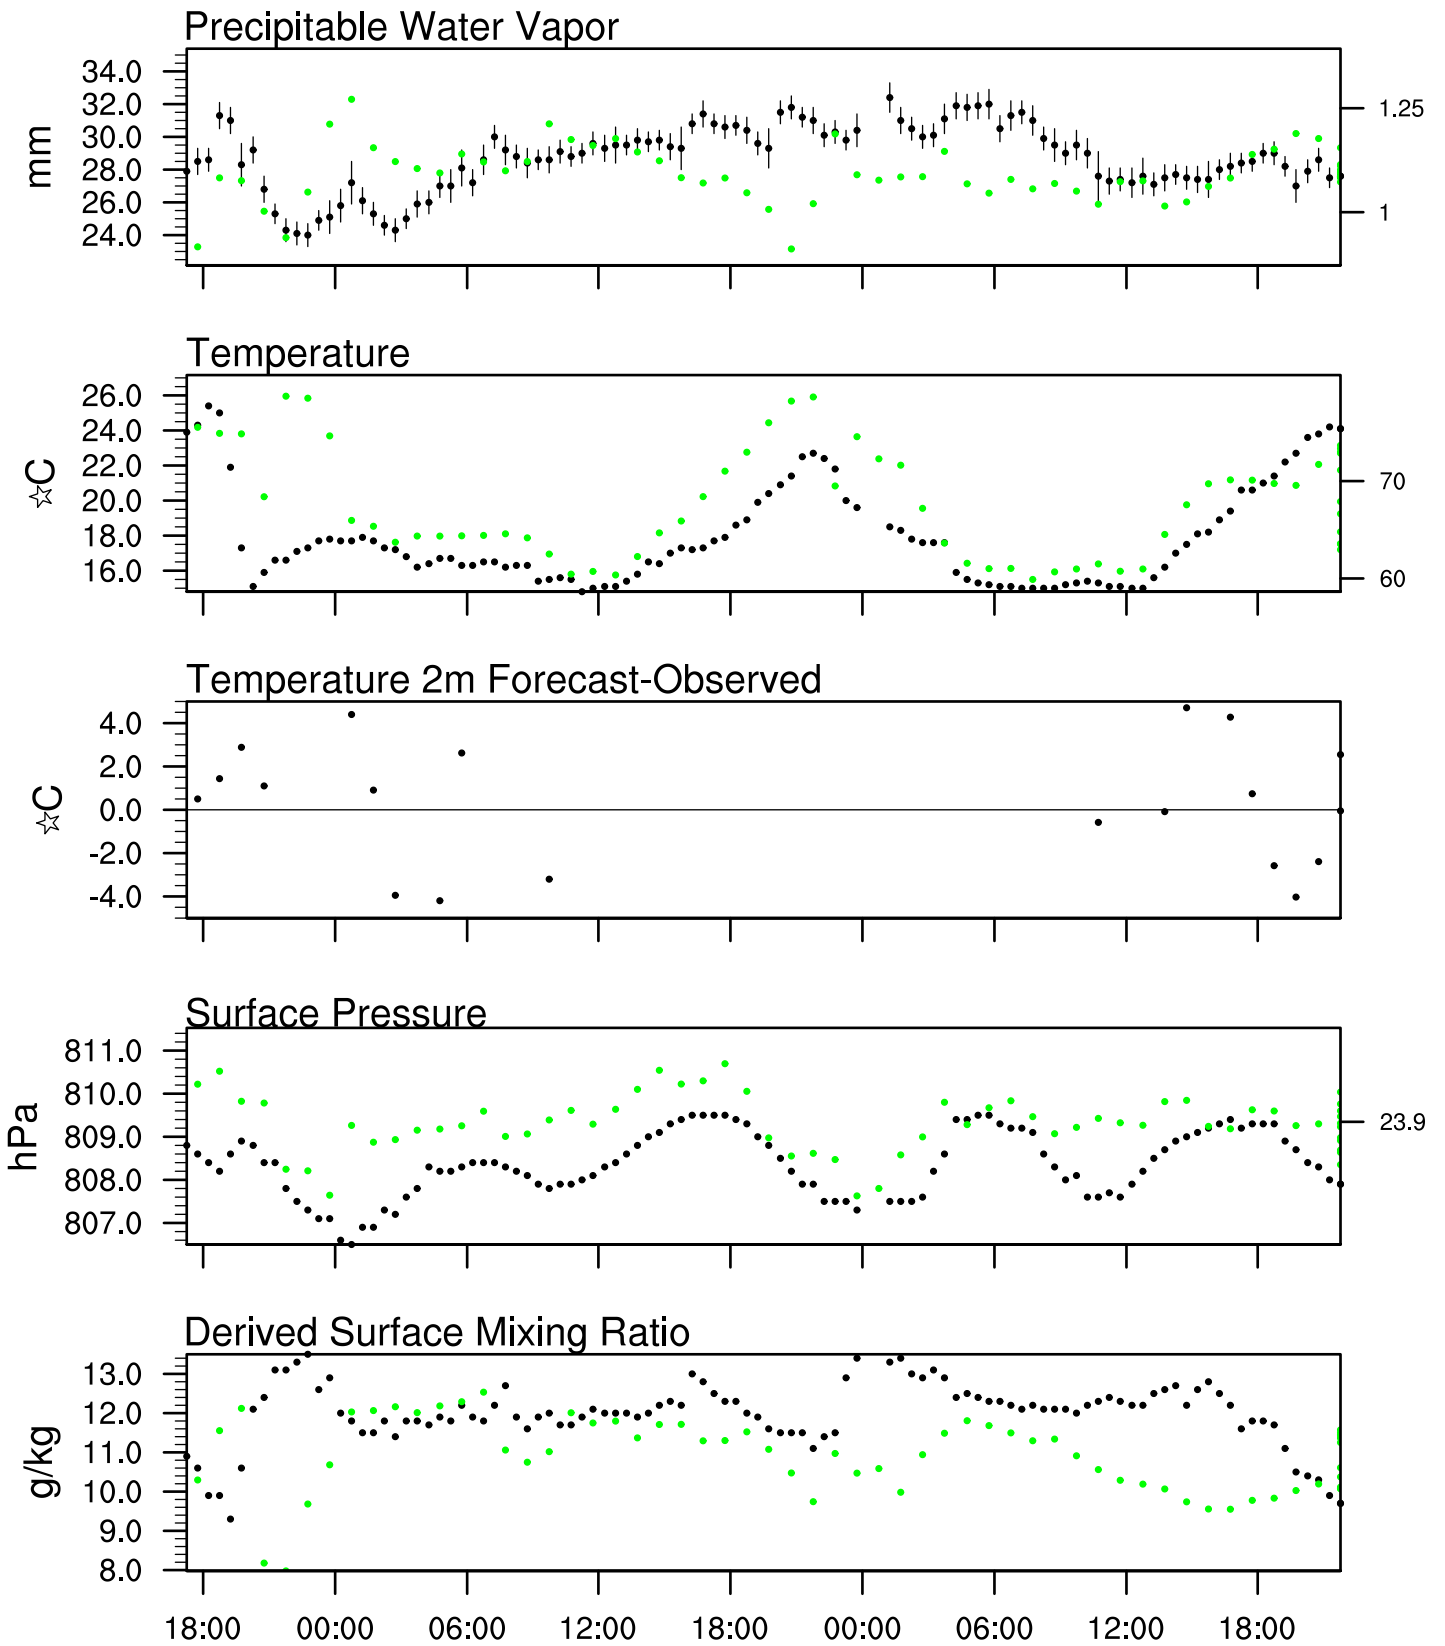

# Show Low, AZ

23 Jul 2020 17:45 UTC - 27 Jul 2020 6:15 UTC

# Show Low, AZ 23Jul 2020 17Z

Ptcl=672 Tlcl[C]=8 Shox=0 Pwat[cm]=2 Cape[J]= 1384

# Show Low, AZ 24Jul 2020 5Z

Ptcl=758 Tlcl[C]=13 Shox=0 Pwat[cm]=3 Cape[J]= 508

# Show Low, AZ 24Jul 2020 17Z

Ptcl=713 Tlcl[C]=10 Shox=0 Pwat[cm]=3 Cape[J]= 965