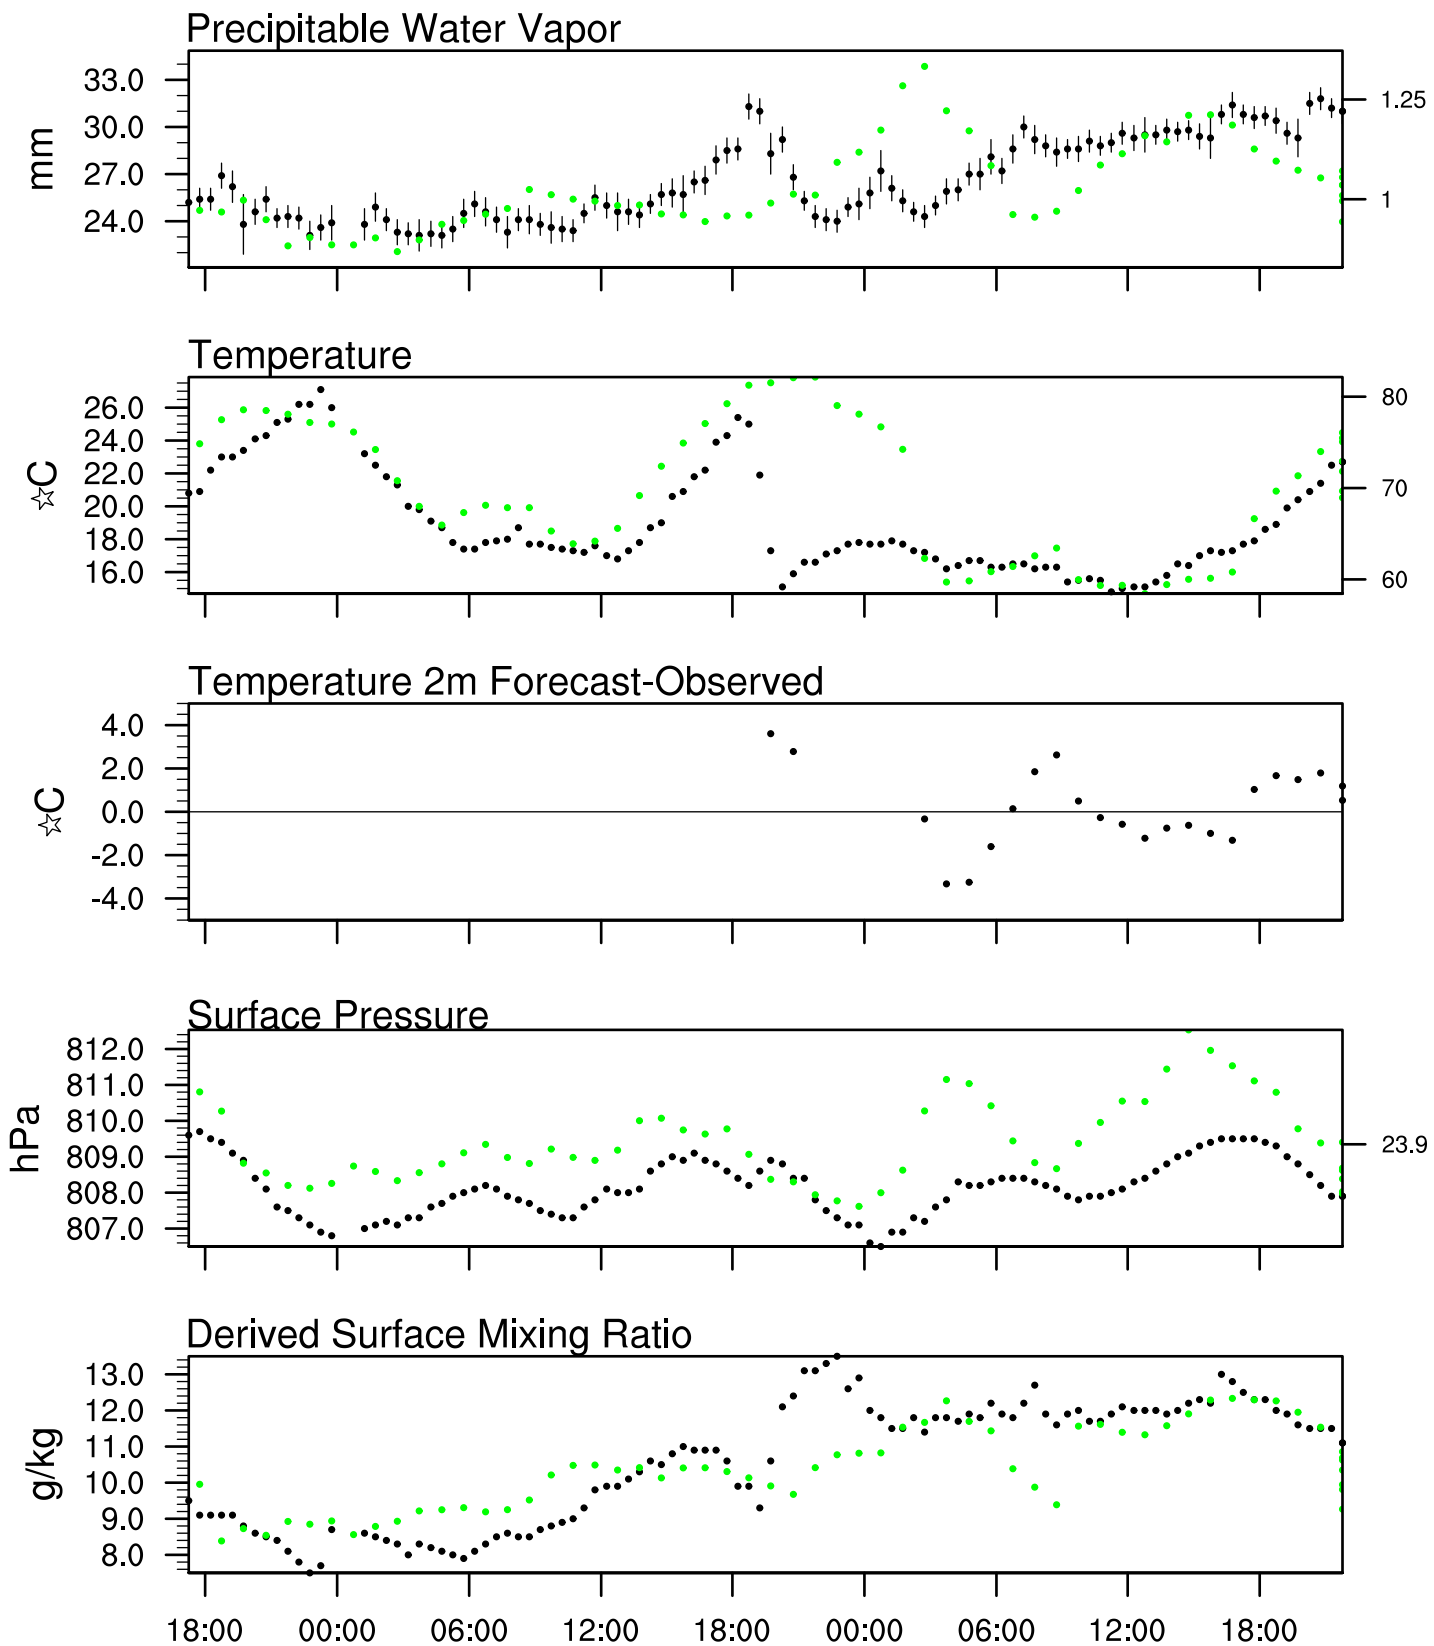

# Show Low, AZ

22 Jul 2020 17:45 UTC - 26 Jul 2020 6:15 UTC

# Show Low, AZ 22Jul 2020 17Z

Ptcl=671 Tlcl[C]=8 Shox=0 Pwat[cm]=2 Cape[J]= 1360

# Show Low, AZ 23Jul 2020 5Z

Plcl=697 Tlcl[C]=7 Shox=0 Pwat[cm]=2 Cape[J]= 108