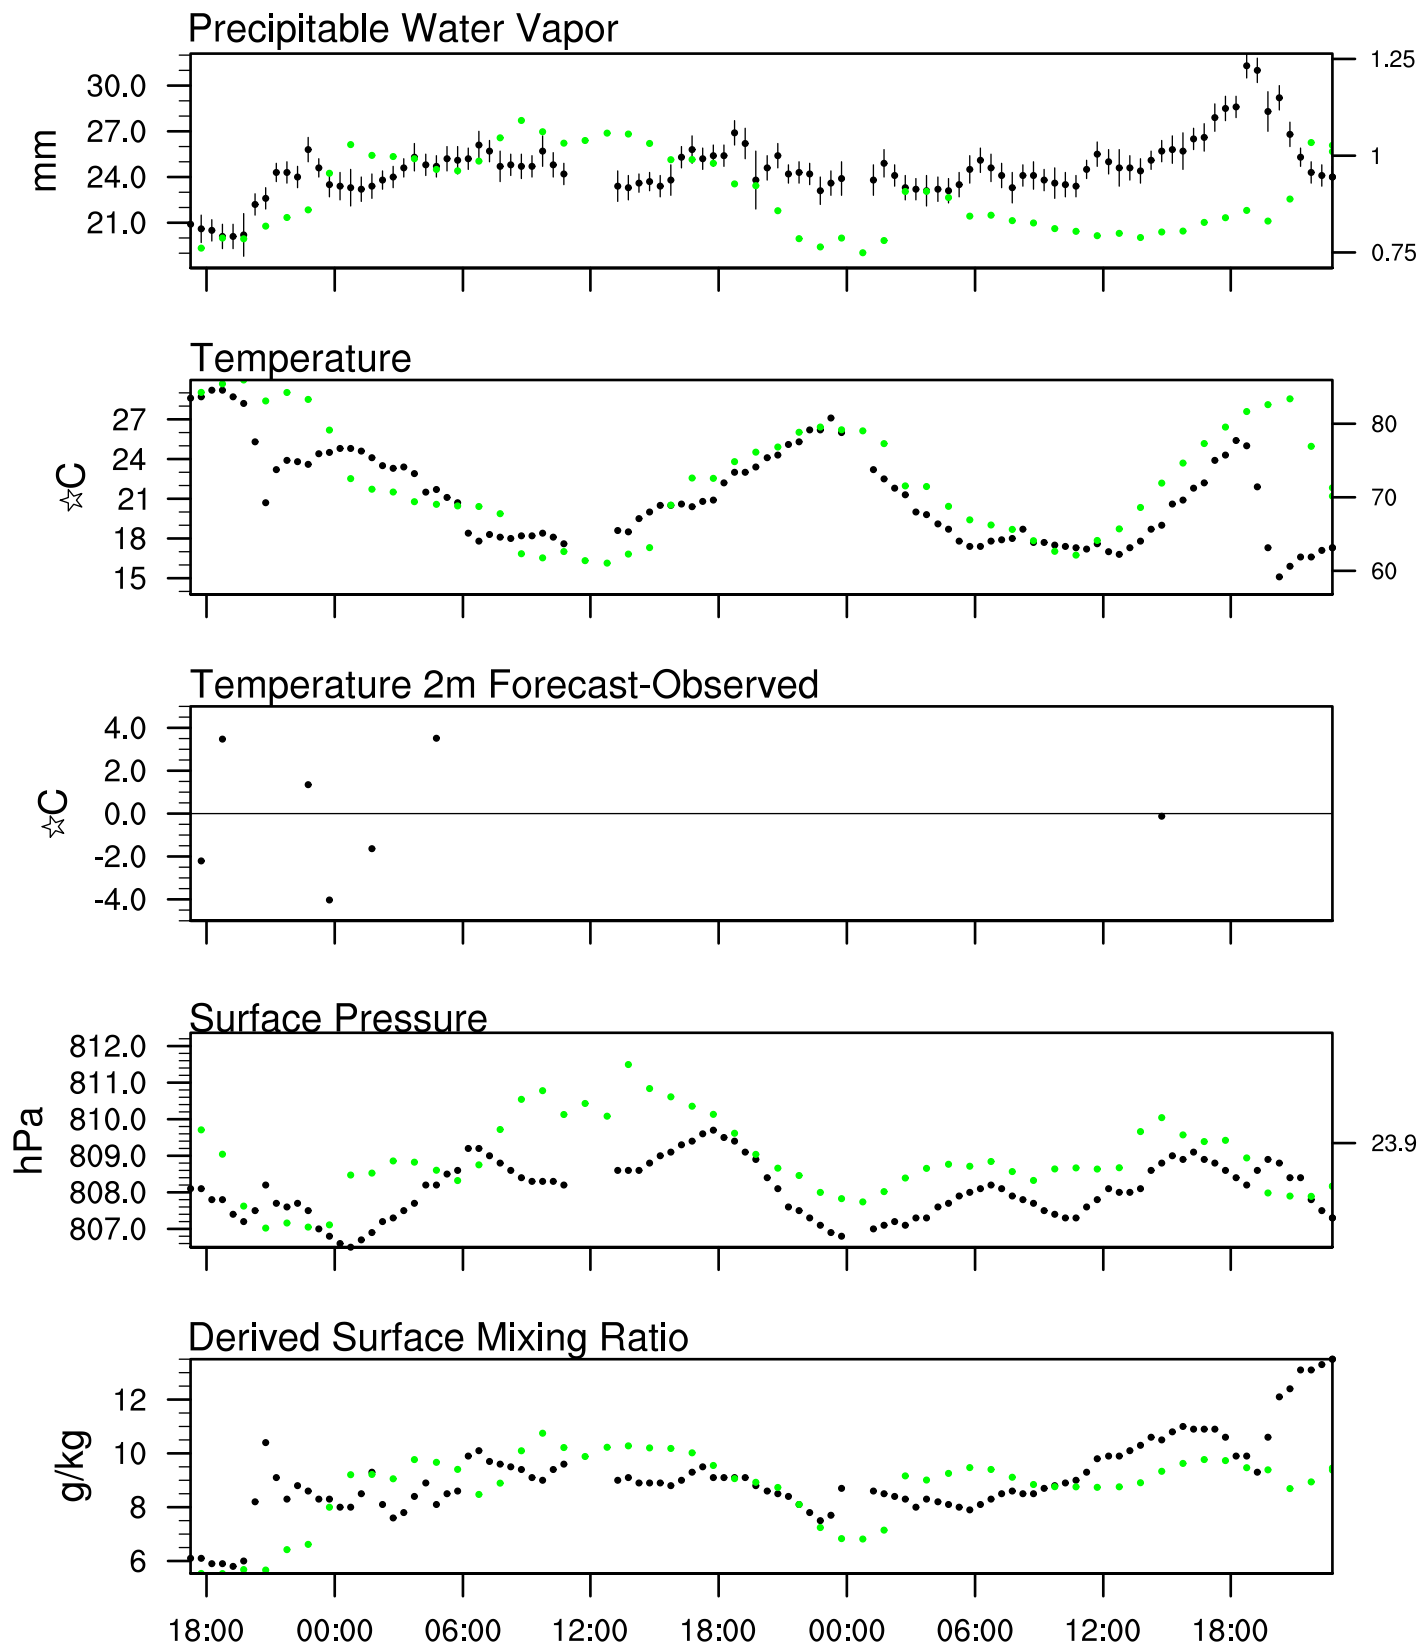

Show Low, AZ

21 Jul 2020 17:45 UTC - 25 Jul 2020 6:15 UTC

Show Low, AZ 21Jul 2020 17Z

Plcl=559 Tlcl[C]=-2 Shox=0 Pwat[cm]=2 Cape[J]= 577

Show Low, AZ 22Jul 2020 5Z

Plcl=688 Tlcl[C]=7 Shox=0 Pwat[cm]=2 Cape[J]= 215

Show Low, AZ 22Jul 2020 17Z

Plcl=678 Tlcl[C]=7 Shox=0 Pwat[cm]=2 Cape[J]= 663

Show Low, AZ 23Jul 2020 5Z

Plcl=698 Tlcl[C]=7 Shox=0 Pwat[cm]=2 Cape[J]= 206

Show Low, AZ 23Jul 2020 17Z

Plcl=651 Tlcl[C]=7 Shox=0 Pwat[cm]=2 Cape[J]= 1181

Show Low, AZ 24Jul 2020 5Z

Plcl=768 Tlcl[C]=12 Shox=0 Pwat[cm]=3 Cape[J]= 7

Show Low, AZ 24Jul 2020 17Z

Plcl=700 Tlcl[C]=8 Shox=0 Pwat[cm]=2 Cape[J]= 429

Show Low, AZ 25Jul 2020 5Z

Plcl=741 Tlcl[C]=10 Shox=0 Pwat[cm]=3 Cape[J]= 5