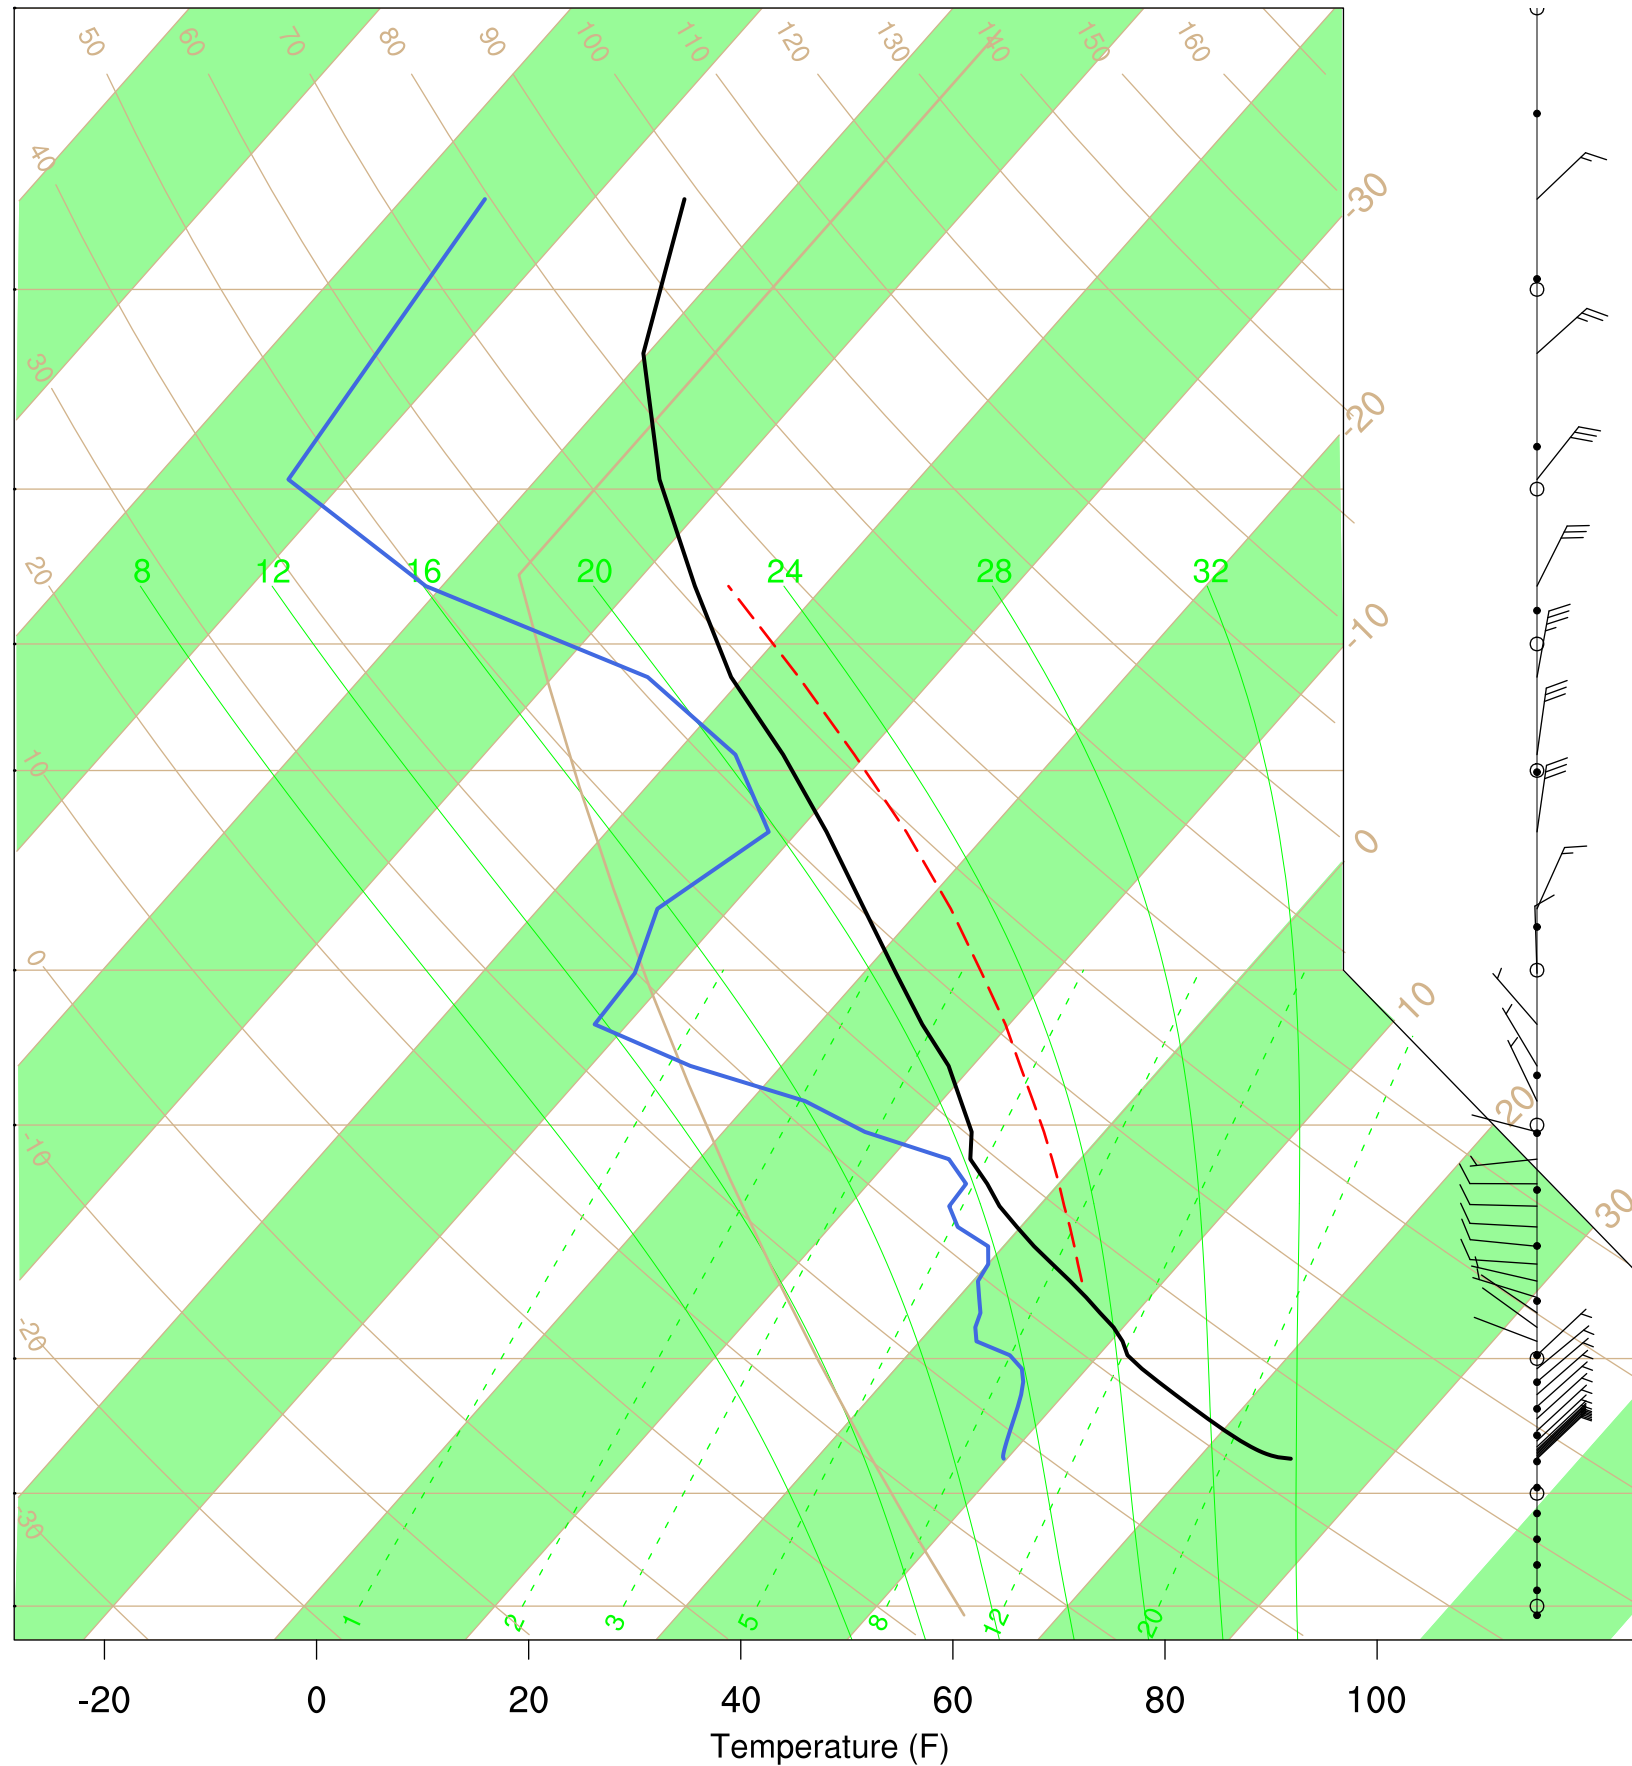

Show Low, AZ

20 Jul 2020 17:45 UTC - 24 Jul 2020 6:15 UTC

Show Low, AZ 20Jul 2020 17Z

Plcl=545 Tlcl[C]=-3 Shox=0 Pwat[cm]=2 Cape[J]= 965

Show Low, AZ 21 Jul 2020 5Z

Ptcl=626 Tlcl[C]=1 Shox=0 Pwat[cm]=2 Cape[J]= 20

Show Low, AZ 21Jul 2020 17Z

Plcl=585 Tlcl[C]=0 Shox=0 Pwat[cm]=2 Cape[J]= 605

Show Low, AZ 22Jul 2020 5Z

Plcl=667 Tlcl[C]=5 Shox=0 Pwat[cm]=2 Cape[J]= 8

Show Low, AZ 22Jul 2020 17Z

Plcl=624 Tlcl[C]=4 Shox=0 Pwat[cm]=2 Cape[J]= 825

Show Low, AZ 23Jul 2020 5Z

Plcl=659 Tlcl[C]=5 Shox=0 Pwat[cm]=2 Cape[J]= 69

Show Low, AZ 23Jul 2020 17Z

Plcl=653 Tlcl[C]=7 Shox=0 Pwat[cm]=2 Cape[J]= 1053

Show Low, AZ 24Jul 2020 5Z

Plcl=712 Tlcl[C]=9 Shox=0 Pwat[cm]=3 Cape[J]= 264