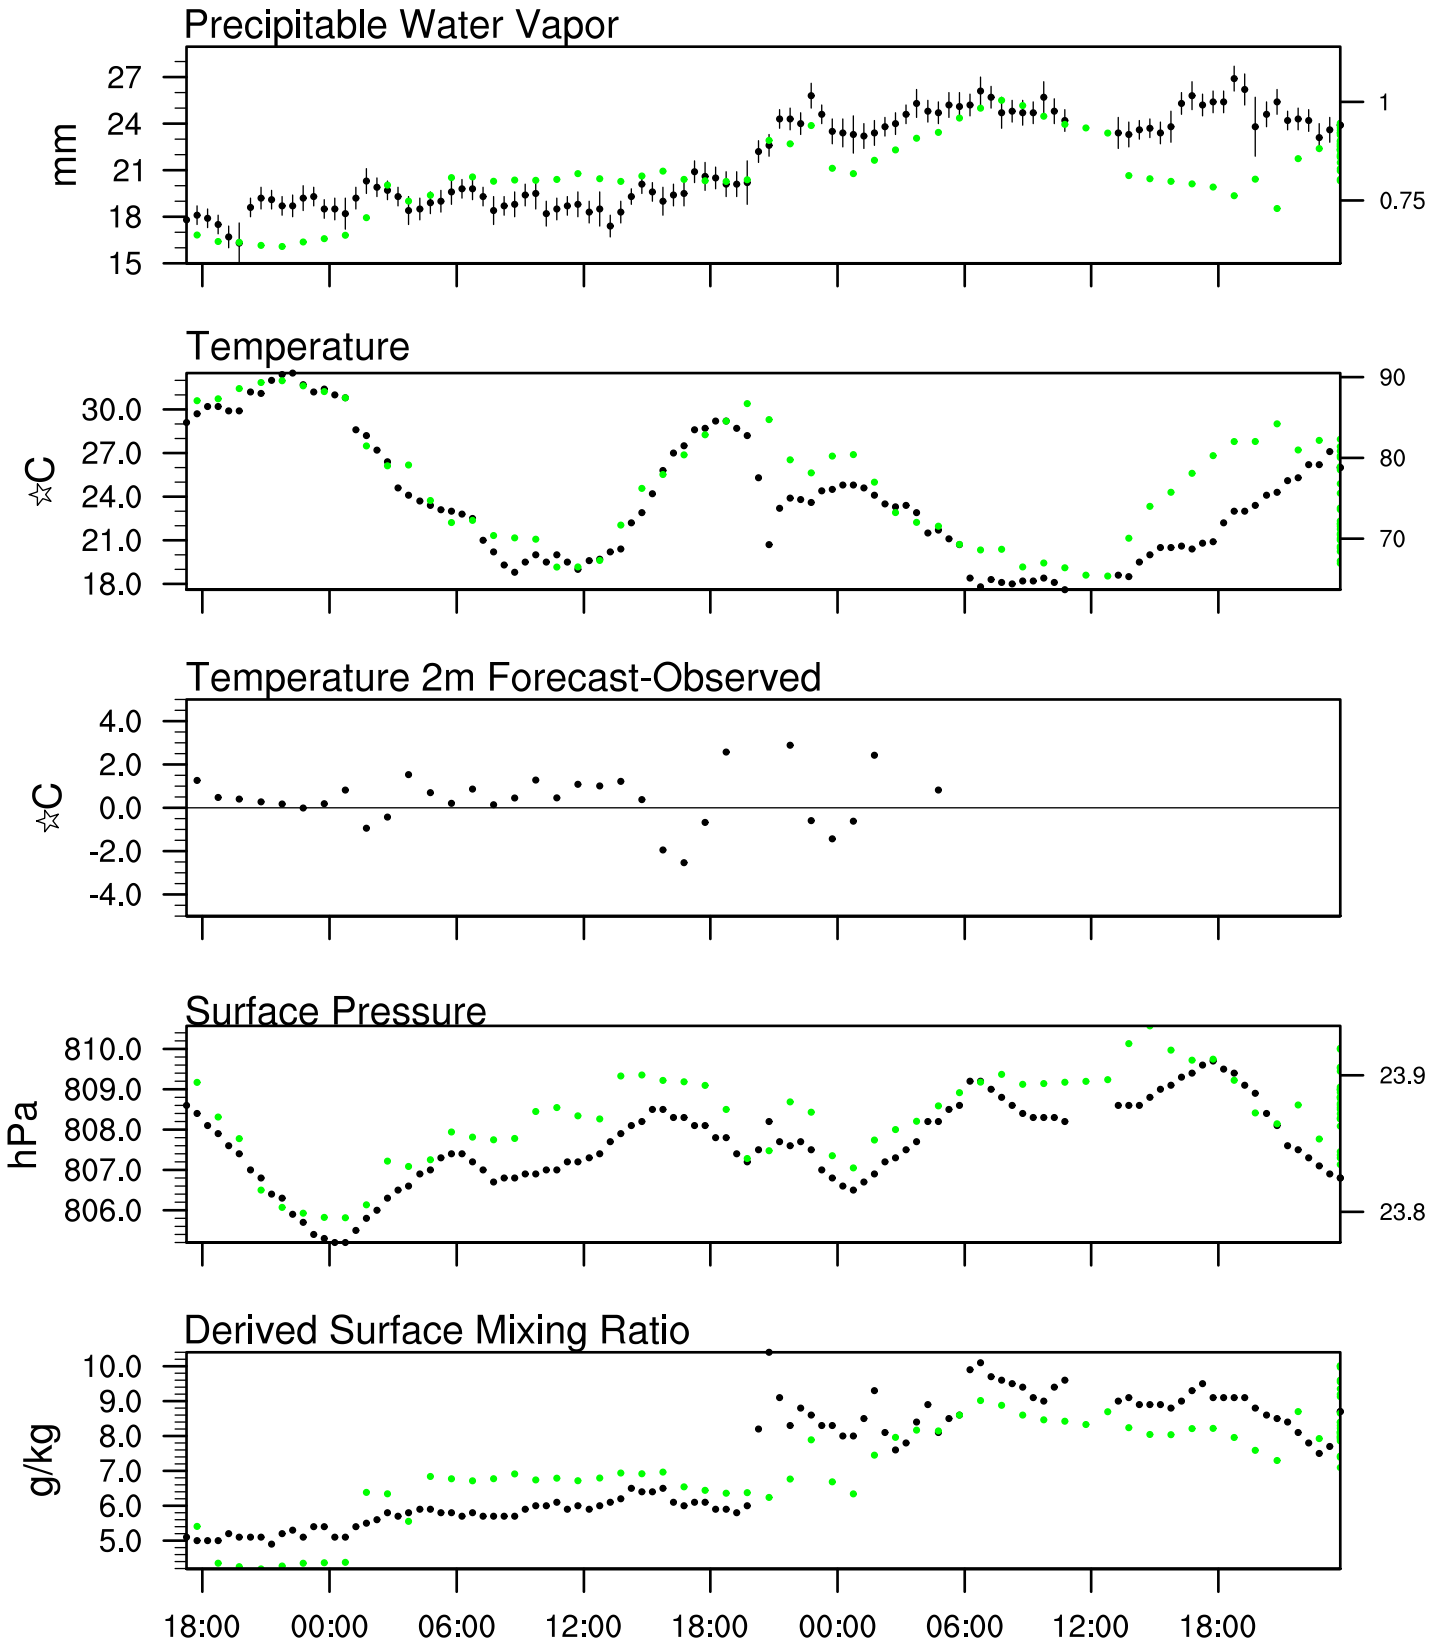

Show Low, AZ

20 Jul 2020 17:45 UTC - 24 Jul 2020 6:15 UTC

Show Low, AZ 20Jul 2020 17Z

Plcl=545 Tlcl[C]=-3 Shox=0 Pwat[cm]=2 Cape[J]= 965

Show Low, AZ 21 Jul 2020 5Z

Ptcl=626 Tlcl[C]=1 Shox=0 Pwat[cm]=2 Cape[J]= 20

Show Low, AZ 21Jul 2020 17Z

Plcl=585 Tlcl[C]=0 Shox=0 Pwat[cm]=2 Cape[J]= 605

Show Low, AZ 22Jul 2020 5Z

Plcl=667 Tlcl[C]=5 Shox=0 Pwat[cm]=2 Cape[J]= 8

Show Low, AZ 22Jul 2020 17Z

Plcl=624 Tlcl[C]=4 Shox=0 Pwat[cm]=2 Cape[J]= 825

Show Low, AZ 23Jul 2020 5Z

Plcl=659 Tlcl[C]=5 Shox=0 Pwat[cm]=2 Cape[J]= 69

Show Low, AZ 23Jul 2020 17Z

Plcl=653 Tlcl[C]=7 Shox=0 Pwat[cm]=2 Cape[J]= 1053

Show Low, AZ 24Jul 2020 5Z

Plcl=712 Tlcl[C]=9 Shox=0 Pwat[cm]=3 Cape[J]= 264