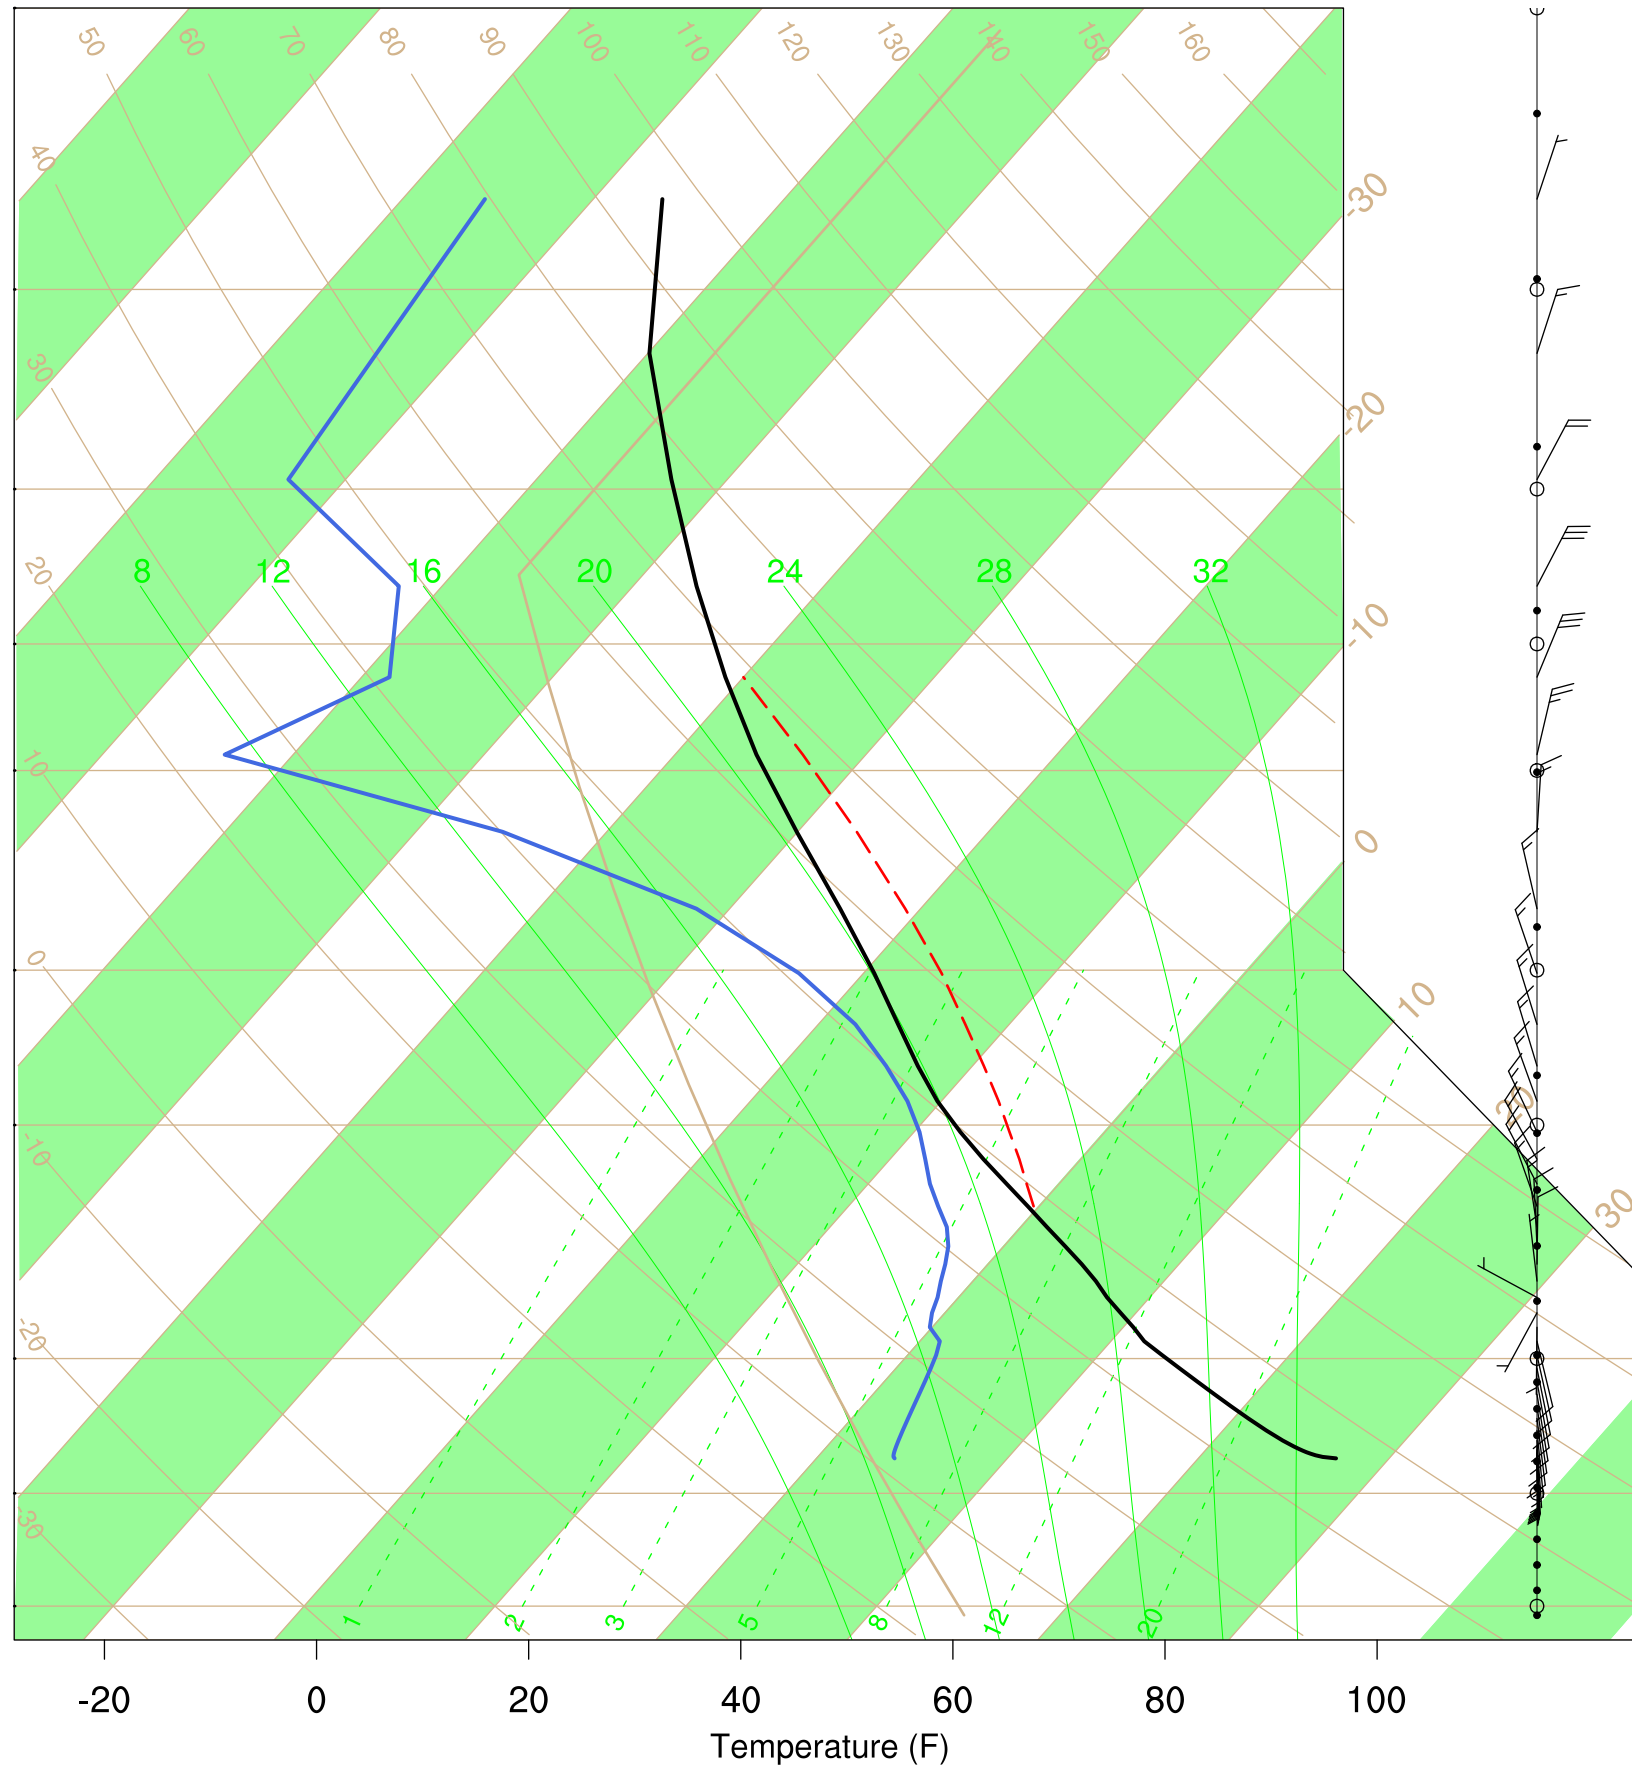

Show Low, AZ

20 Jul 2020 17:45 UTC - 24 Jul 2020 6:15 UTC

Show Low, AZ 20Jul 2020 17Z

Plcl=545 Tlcl[C]=-3 Shox=0 Pwat[cm]=2 Cape[J]= 965

Show Low, AZ 21 Jul 2020 5Z

Ptcl=626 Tlcl[C]=1 Shox=0 Pwat[cm]=2 Cape[J]= 20

Show Low, AZ 21Jul 2020 17Z

Plcl=585 Tlcl[C]=0 Shox=0 Pwat[cm]=2 Cape[J]= 605

Show Low, AZ 22Jul 2020 5Z

Plcl=667 Tlcl[C]=5 Shox=0 Pwat[cm]=2 Cape[J]= 8

Show Low, AZ 22Jul 2020 17Z

Plcl=624 Tlcl[C]=4 Shox=0 Pwat[cm]=2 Cape[J]= 825

Show Low, AZ 23Jul 2020 5Z

Plcl=659 Tlcl[C]=5 Shox=0 Pwat[cm]=2 Cape[J]= 69

Show Low, AZ 23Jul 2020 17Z

Plcl=653 Tlcl[C]=7 Shox=0 Pwat[cm]=2 Cape[J]= 1053

Show Low, AZ 24Jul 2020 5Z

Plcl=712 Tlcl[C]=9 Shox=0 Pwat[cm]=3 Cape[J]= 264