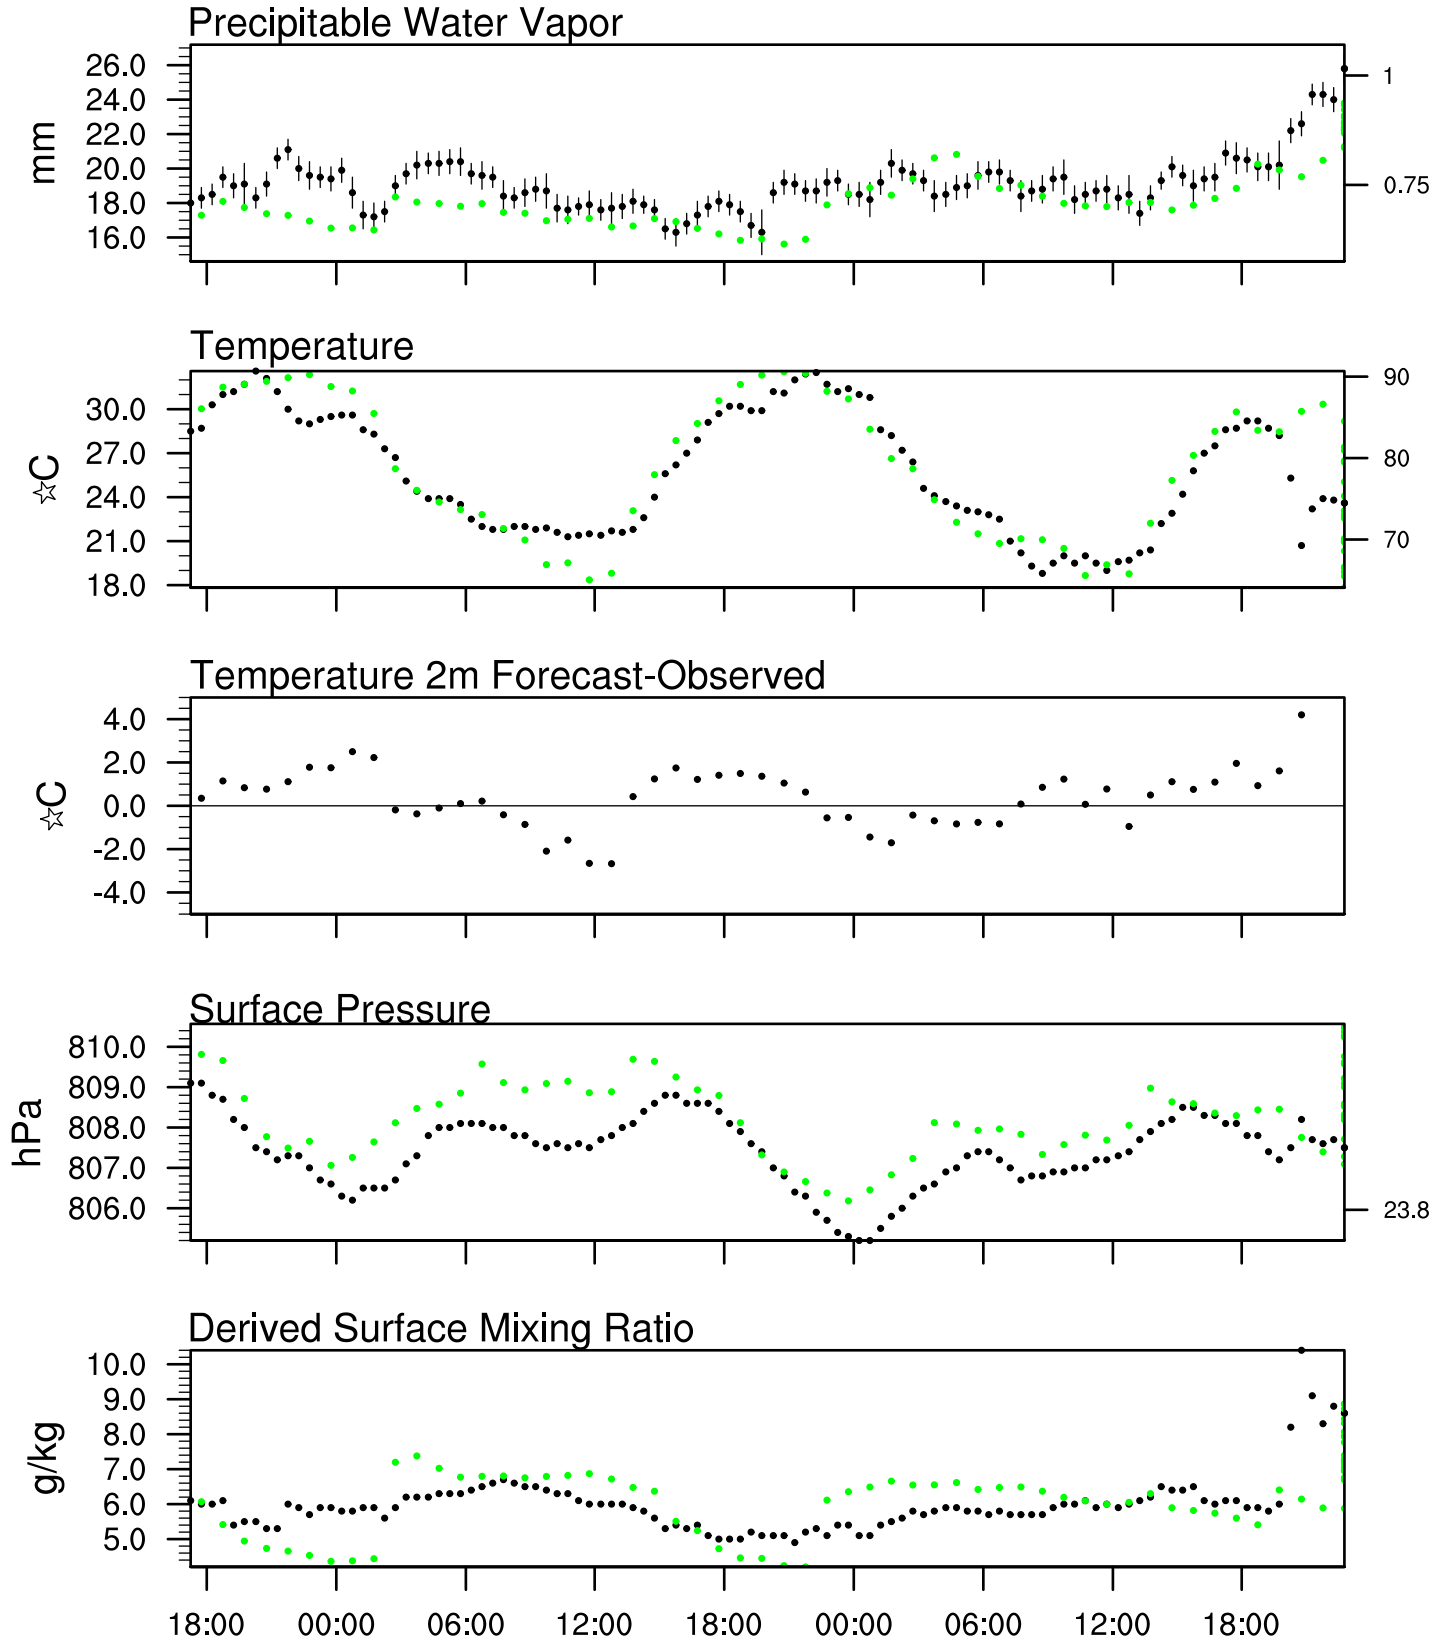

# Show Low, AZ

19 Jul 2020 17:45 UTC - 23 Jul 2020 6:15 UTC

# Show Low, AZ 19Jul 2020 17Z

Plcl=561 Tlcl[C]=-1 Shox=0 Pwat[cm]=2 Cape[J]= 606