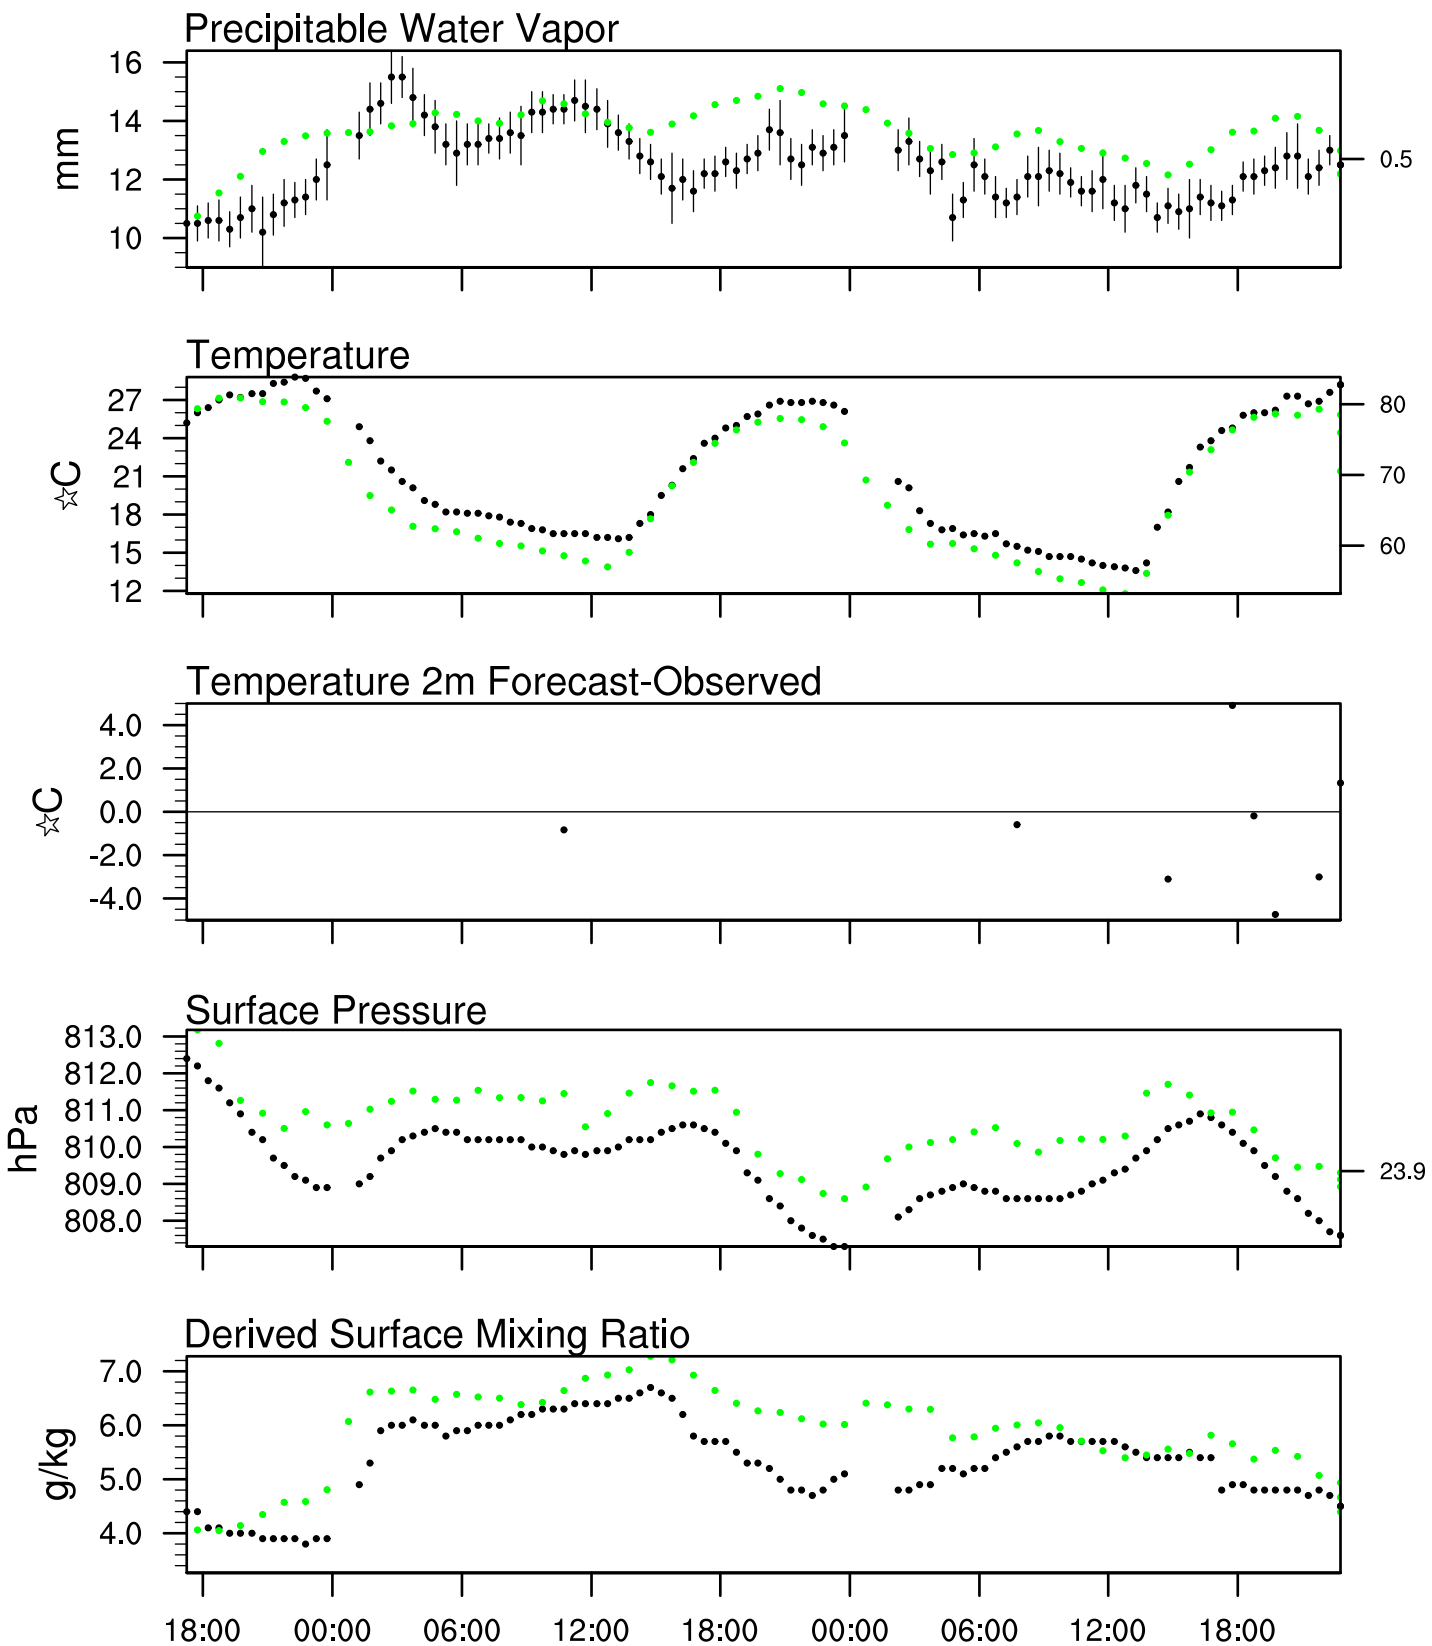

Show Low, AZ

18 Sep 2020 17:45 UTC - 22 Sep 2020 6:15 UTC

Show Low, AZ 18Sep 2020 17Z

Plcl=553 Tlcl[C]=-6 Shox=0 Pwat[cm]=1 Cape[J]= 185

Show Low, AZ 19Sep 2020 5Z

Plcl=674 Tlcl[C]=2 Shox=0 Pwat[cm]=1 Cape[J]= 0

Show Low, AZ 19Sep 2020 17Z

Plcl=631 Tlcl[C]=1 Shox=0 Pwat[cm]=1 Cape[J]= 18

Show Low, AZ 20Sep 2020 5Z

Plcl=668 Tlcl[C]=0 Shox=0 Pwat[cm]=1 Cape[J]= 0

Show Low, AZ 20Sep 2020 17Z

Plcl=603 Tlcl[C]=-1 Shox=0 Pwat[cm]=1 Cape[J]= 48

Show Low, AZ 21 Sep 2020 5Z

Plcl=668 Tlcl[C]=0 Shox=0 Pwat[cm]=1 Cape[J]= 0

Show Low, AZ 21Sep 2020 17Z

Plcl=580 Tlcl[C]=-4 Shox=0 Pwat[cm]=1 Cape[J]= 50

Show Low, AZ 22Sep 2020 5Z

Plcl=602 Tlcl[C]=-8 Shox=0 Pwat[cm]=1 Cape[J]= 0