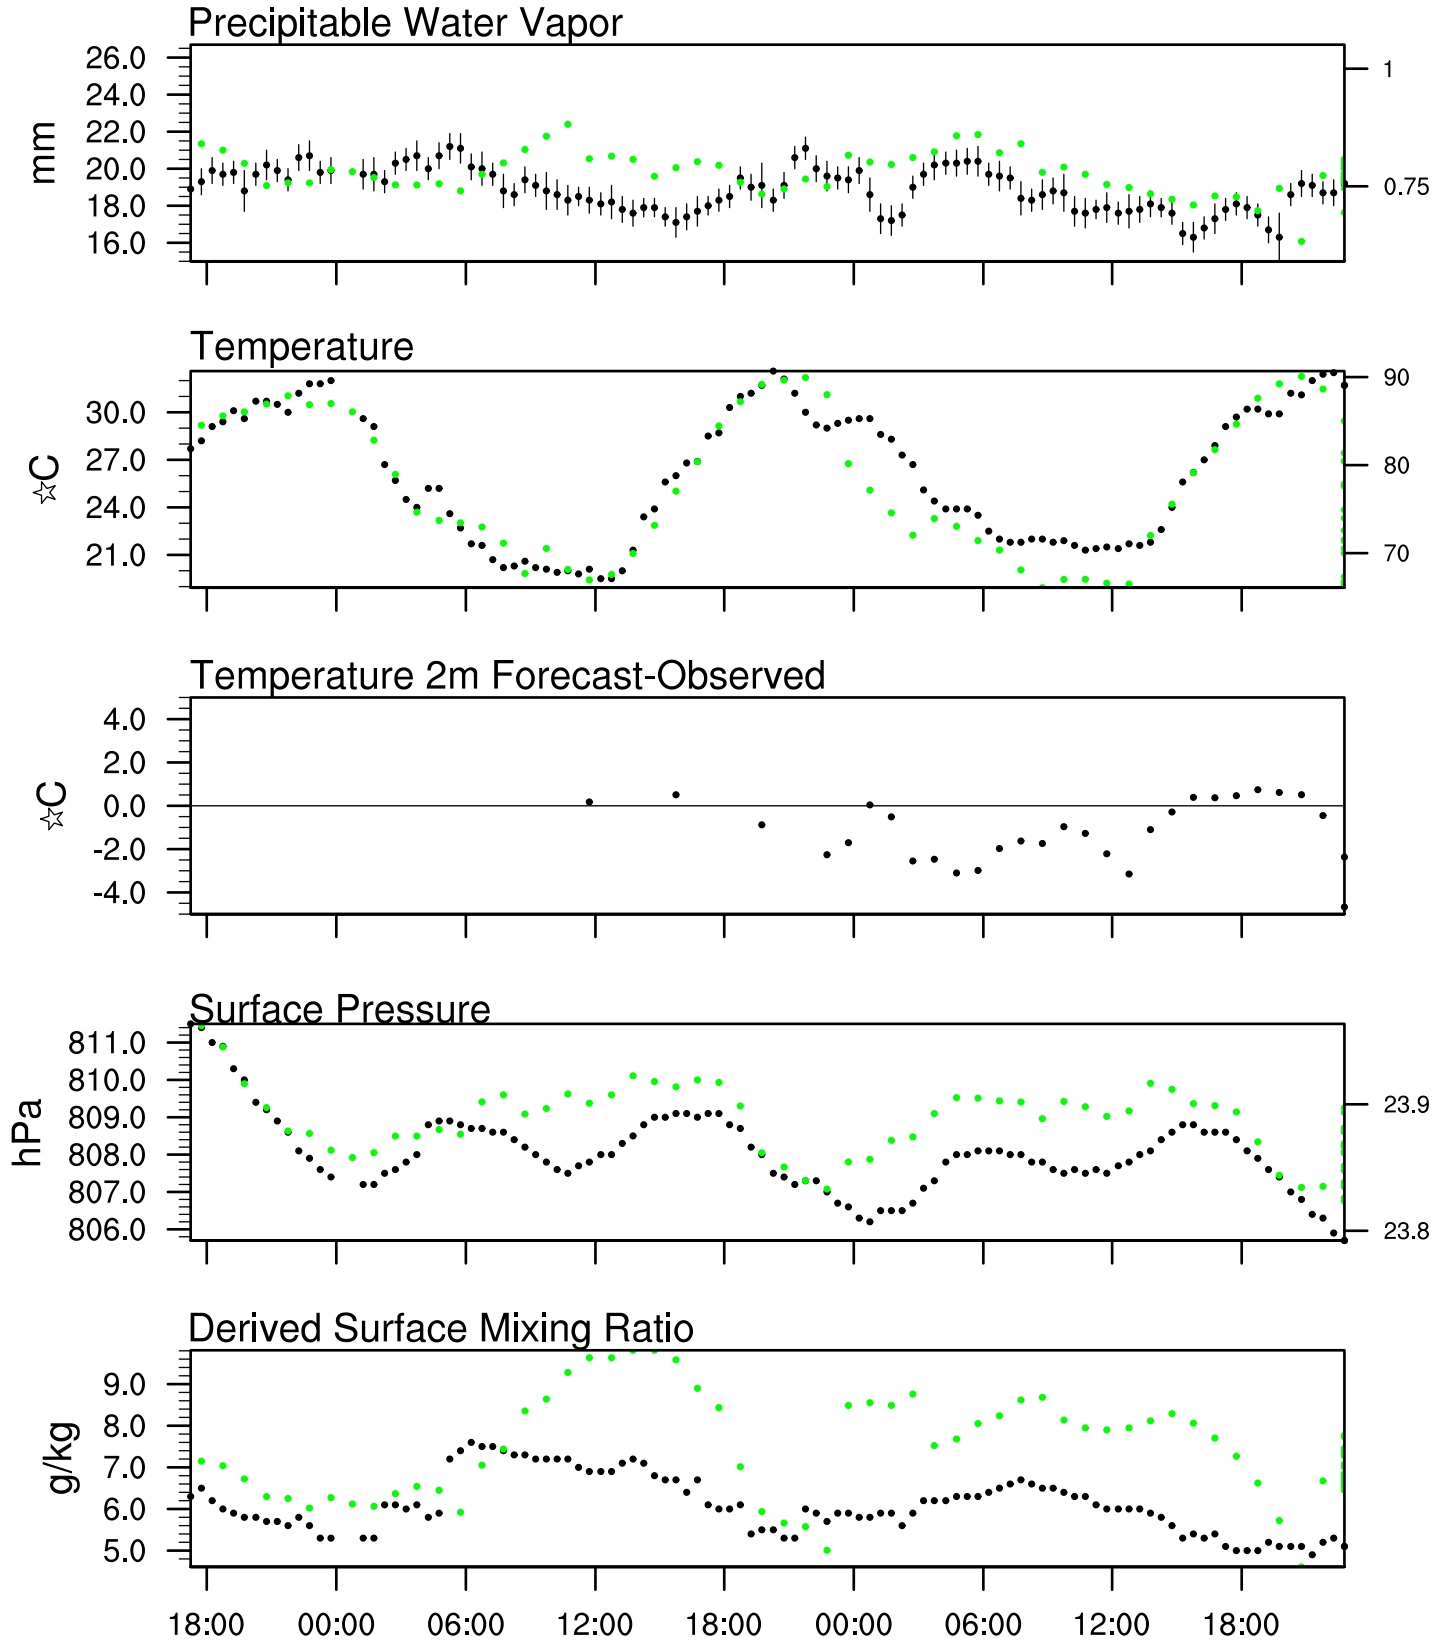

Show Low, AZ

18 Jul 2020 17:45 UTC - 22 Jul 2020 6:15 UTC

Show Low, AZ 18Jul 2020 17Z

P1cl=591 T1cl[C]=1 Shox=0 Pwat[cm]=2 Cape[J]= 1003

Show Low, AZ 19Jul 2020 5Z

Plcl=602 Tlcl[C]=0 Shox=0 Pwat[cm]=2 Cape[J]= 0

Show Low, AZ 19Jul 2020 17Z

Plcl=610 Tlcl[C]=4 Shox=0 Pwat[cm]=2 Cape[J]= 1007

Show Low, AZ 20Jul 2020 5Z

Plcl=655 Tlcl[C]=4 Shox=0 Pwat[cm]=2 Cape[J]= 33

Show Low, AZ 20Jul 2020 17Z

Plcl=590 Tlcl[C]=1 Shox=0 Pwat[cm]=2 Cape[J]= 850

Show Low, AZ 21Jul 2020 5Z

Plcl=630 Tlcl[C]=1 Shox=0 Pwat[cm]=2 Capec[J]= 21

Show Low, AZ 21Jul 2020 17Z

Plcl=600 Tlcl[C]=2 Shox=0 Pwat[cm]=2 Cape[J]= 833

Show Low, AZ 22Jul 2020 5Z

Plcl=657 Tlcl[C]=4 Shox=0 Pwat[cm]=2 Cape[J]= 73