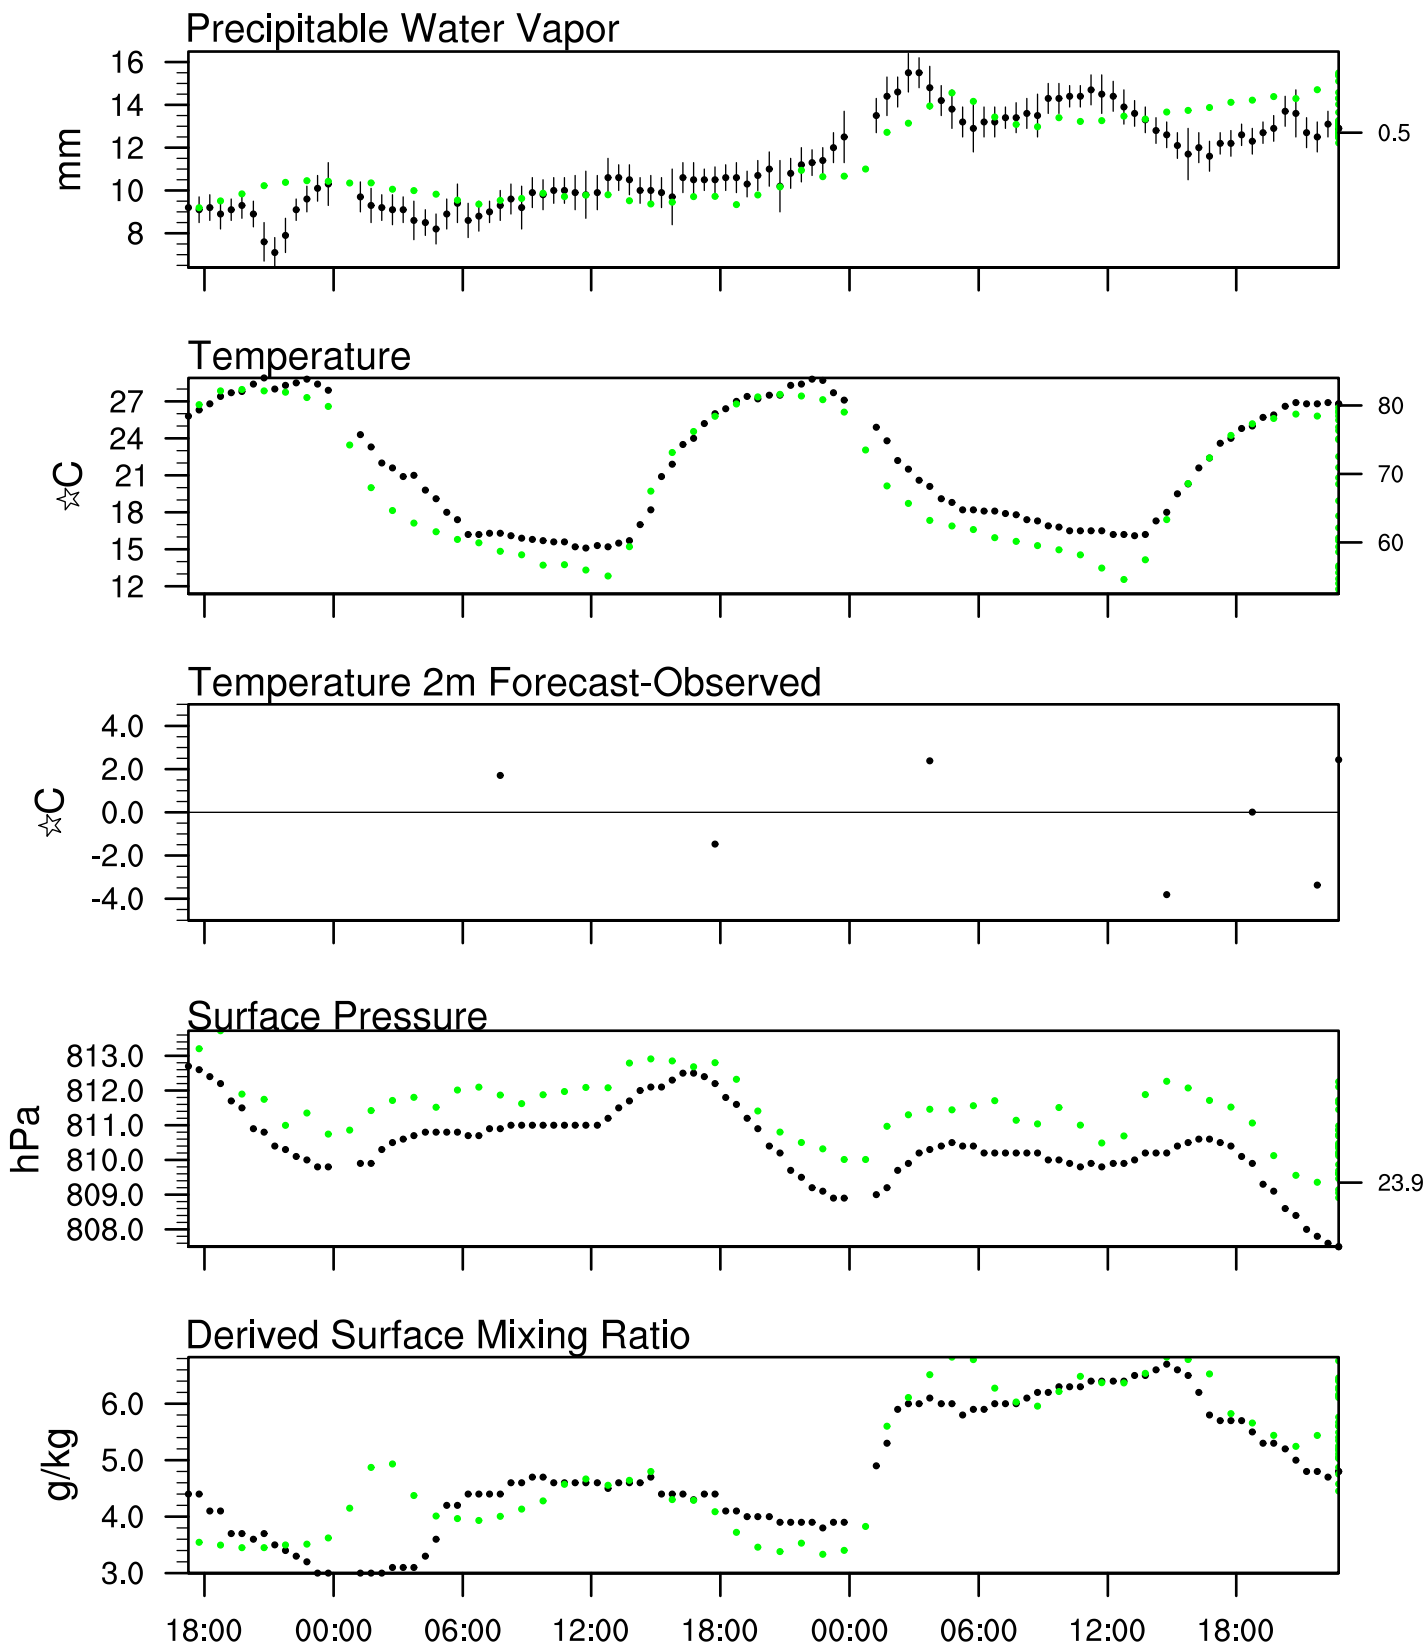

Show Low, AZ

17 Sep 2020 17:45 UTC - 21 Sep 2020 6:15 UTC

Show Low, AZ 17Sep 2020 17Z

Plcl=529 Tlcl[C]=-9 Shox=0 Pwat[cm]=1 Cape[J]= 227

Show Low, AZ 18Sep 2020 5Z

Plcl=610 Tlcl[C]=-6 Shox=0 Pwat[cm]=1 Cape[J]= 0

Show Low, AZ 18Sep 2020 17Z

Plcl=558 Tlcl[C]=-7 Shox=0 Pwat[cm]=1 Cape[J]= 49

Show Low, AZ 19Sep 2020 5Z

Plcl=680 Tlcl[C]=2 Shox=0 Pwat[cm]=1 Cape[J]= 0

Show Low, AZ 19Sep 2020 17Z

Plcl=609 Tlcl[C]=0 Shox=0 Pwat[cm]=1 Cape[J]= 15

Show Low, AZ 20Sep 2020 5Z

Plcl=685 Tlcl[C]=2 Shox=0 Pwat[cm]=1 Cape[J]= 0

Show Low, AZ 20Sep 2020 17Z

Plcl=594 Tlcl[C]=-2 Shox=0 Pwat[cm]=1 Cape[J]= 60

Show Low, AZ 21 Sep 2020 5Z

Plcl=657 Tlcl[C]=-1 Shox=0 Pwat[cm]=1 Cape[J]= 0