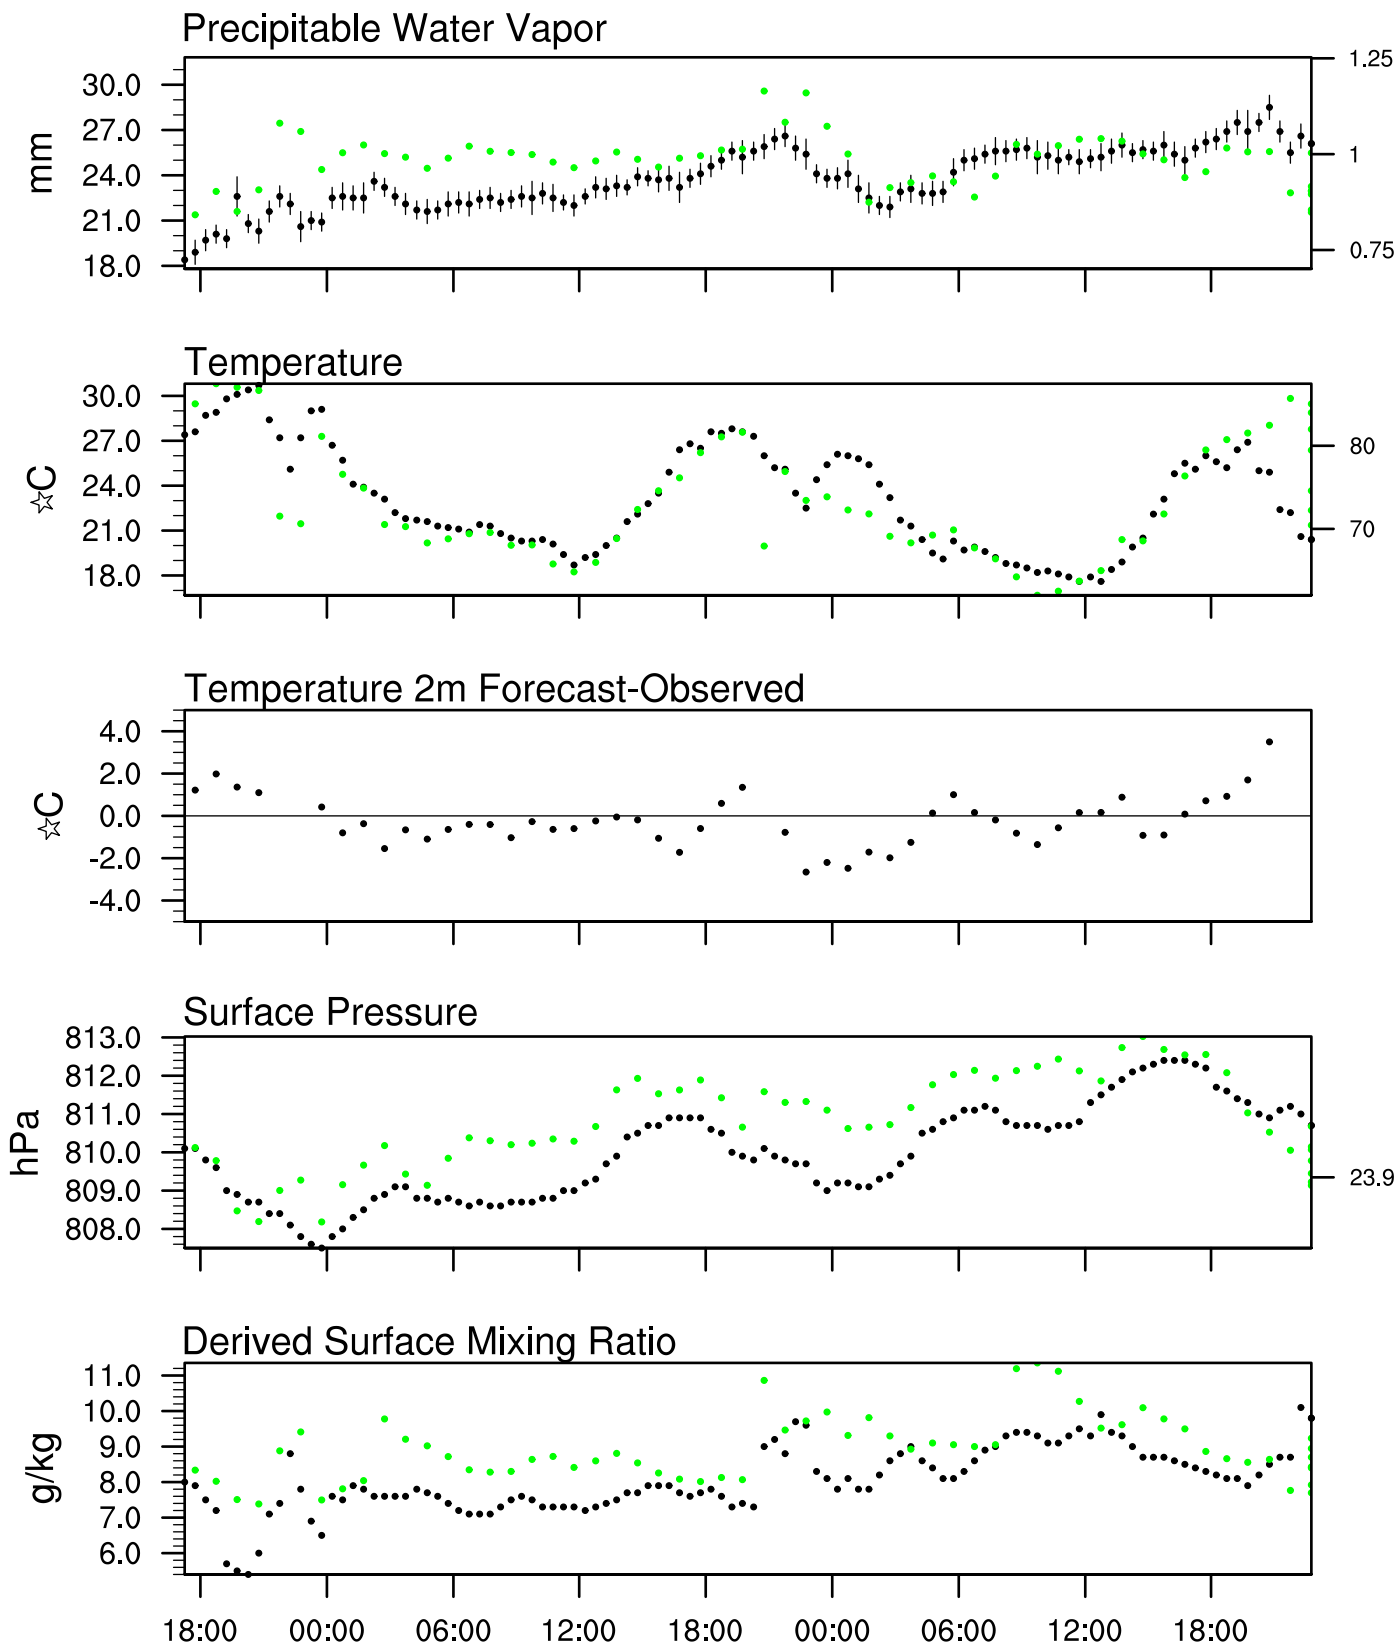

Show Low, AZ

15 Jul 2020 17:45 UTC - 19 Jul 2020 6:15 UTC

Show Low, AZ 15Jul 2020 17Z

Ptcl=602 Tlcl[C]=4 Shox=0 Pwat[cm]=2 Cape[J]= 1742

Show Low, AZ 16Jul 2020 5Z

Plcl=680 Tlcl[C]=6 Shox=0 Pwat[cm]=2 Cape[J]= 20

Show Low, AZ 16Jul 2020 17Z

Plcl=630 Tlcl[C]=4 Shox=0 Pwat[cm]=3 Cape[J]= 532

Show Low, AZ 17Jul 2020 5Z

Plcl=679 Tlcl[C]=6 Shox=0 Pwat[cm]=2 Cape[J]= 90

Show Low, AZ 17Jul 2020 17Z

Plcl=640 Tlcl[C]=5 Shox=0 Pwat[cm]=2 Cape[J]= 787

Show Low, AZ 18Jul 2020 5Z

Plcl=683 Tlcl[C]=7 Shox=0 Pwat[cm]=3 Cape[J]= 207

Show Low, AZ 18Jul 2020 17Z

Plcl=641 Tlcl[C]=5 Shox=0 Pwat[cm]=2 Cape[J]= 867

Show Low, AZ 19Jul 2020 5Z

Plcl=702 Tlcl[C]=8 Shox=0 Pwat[cm]=3 Cape[J]= 311