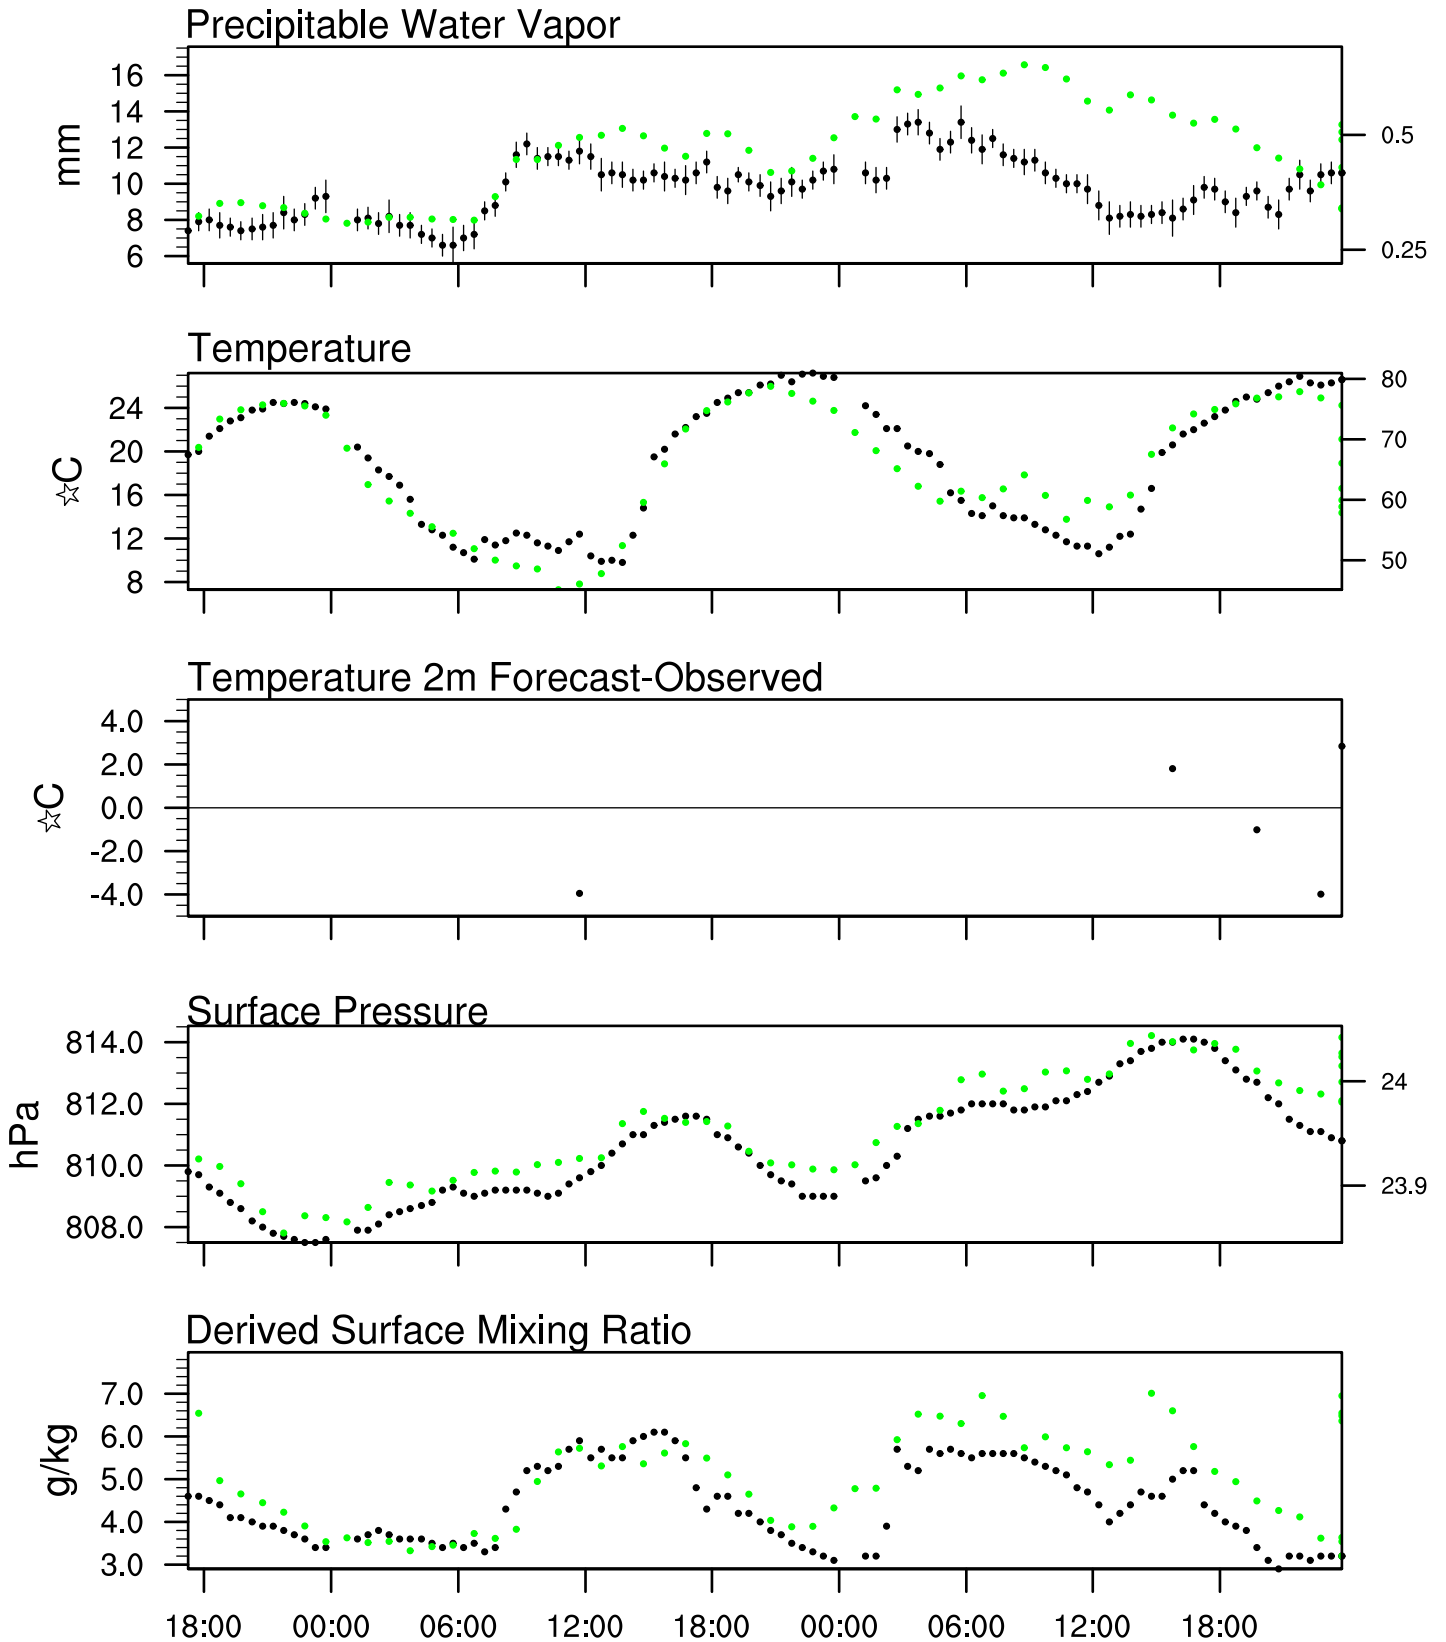

Show Low, AZ

12 Sep 2020 17:45 UTC - 16 Sep 2020 6:15 UTC

Show Low, AZ 12Sep 2020 17Z

Plcl=628 Tlcl[C]=0 Shox=0 Pwat[cm]=1 Cape[J]= 48

Show Low, AZ 13Sep 2020 5Z

Plcl=607 Tlcl[C]=-8 Shox=0 Pwat[cm]=1 Cape[J]= 0

Show Low, AZ 13Sep 2020 17Z

Plcl=604 Tlcl[C]=-1 Shox=0 Pwat[cm]=1 Cape[J]= 11

Show Low, AZ 14Sep 2020 5Z

Plcl=673 Tlcl[C]=1 Shox=0 Pwat[cm]=2 Cape[J]= 7

Show Low, AZ 14Sep 2020 17Z

Plcl=598 Tlcl[C]=-2 Shox=0 Pwat[cm]=1 Cape[J]= 135

Show Low, AZ 15Sep 2020 5Z

Ptcl=709 Tlcl[C]=3 Shox=0 Pwat[cm]=1 Cape[J]= 0

Show Low, AZ 15Sep 2020 17Z

Plcl=583 Tlcl[C]=-5 Shox=0 Pwat[cm]=1 Cape[J]= 112

Show Low, AZ 16Sep 2020 5Z

Plcl=617 Tlcl[C]=-7 Shox=0 Pwat[cm]=1 Cape[J]= 0