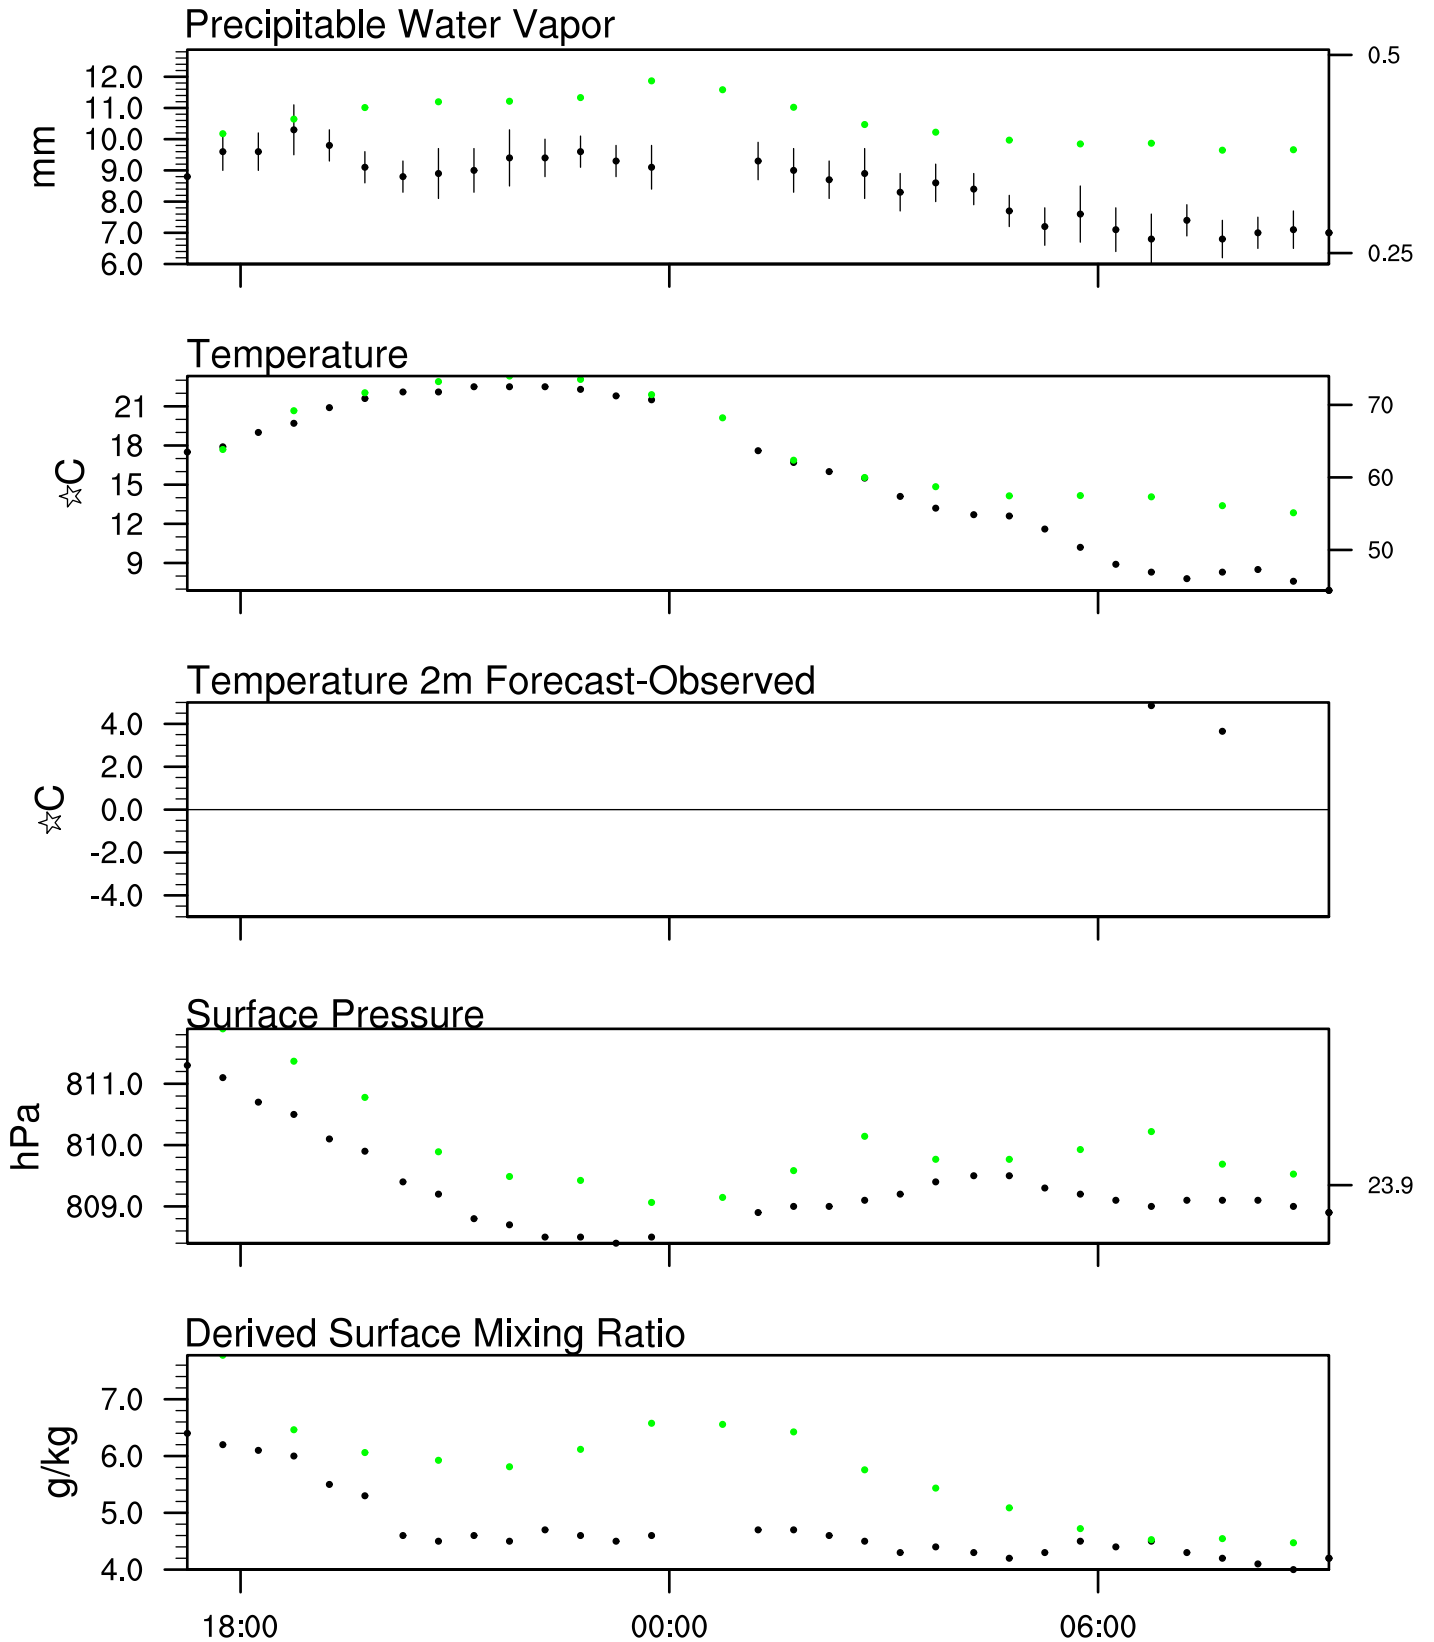

Show Low, AZ

11 Sep 2020 17:45 UTC - 12 Sep 2020 9:15 UTC

Show Low, AZ 11Sep 2020 17Z

Plcl=673 Tlcl[C]=2 Shox=0 Pwat[cm]=1 Cape[J]= 29

Show Low, AZ 12Sep 2020 5Z

Plcl=651 Tlcl[C]=-2 Shox=0 Pwat[cm]=1 Cape[J]= 0