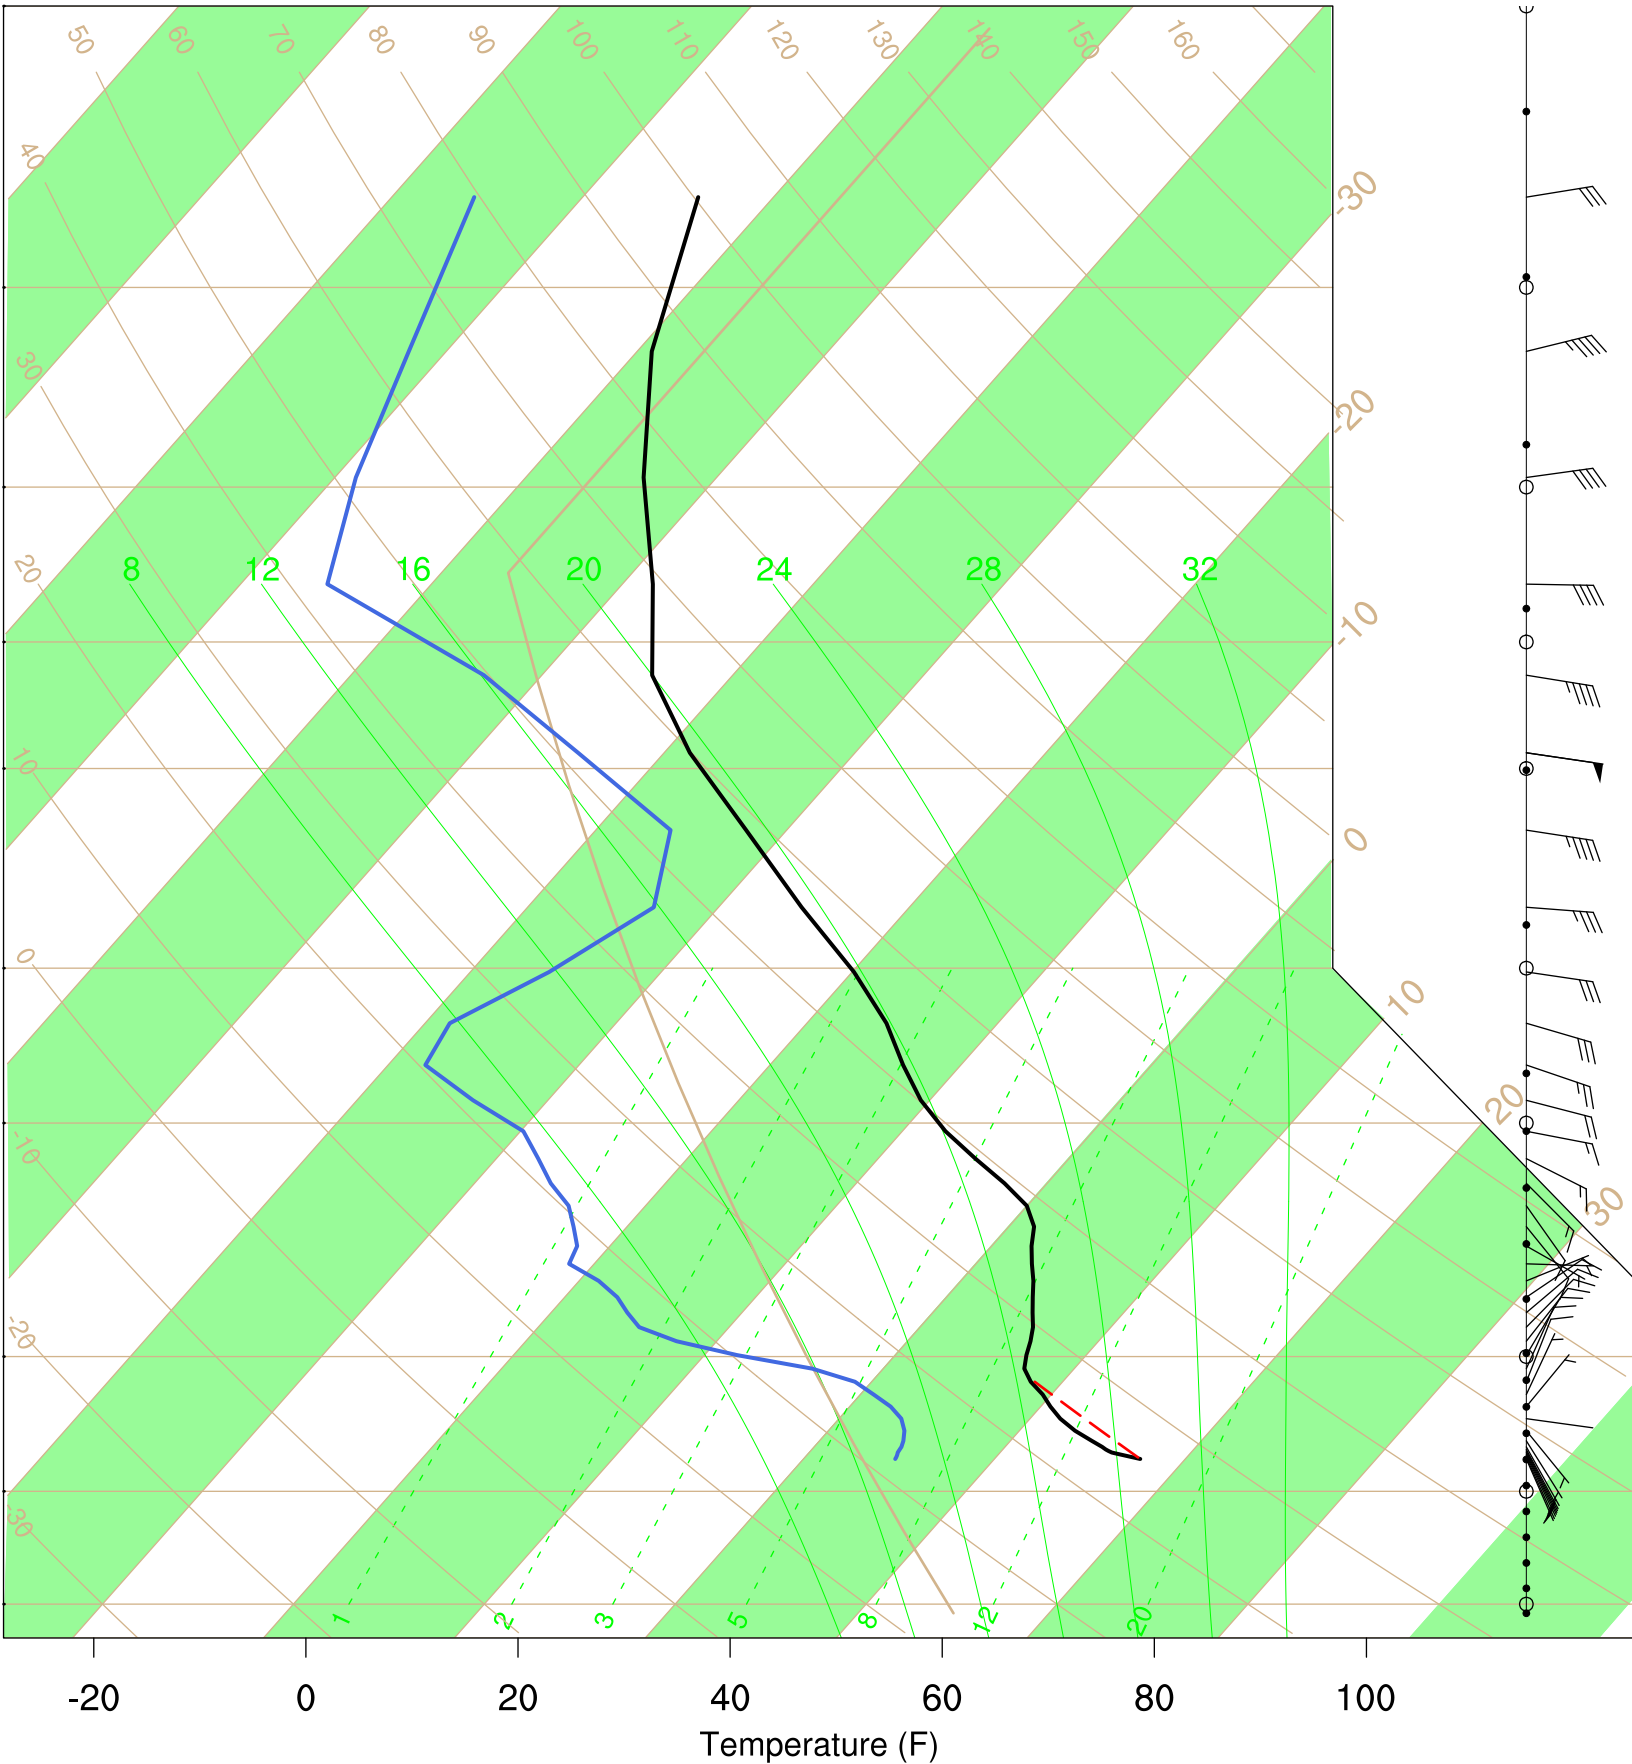

Show Low, AZ

11 Sep 2020 17:45 UTC - 12 Sep 2020 9:15 UTC

Show Low, AZ 11Sep 2020 17Z

Plcl=673 Tlcl[C]=2 Shox=0 Pwat[cm]=1 Cape[J]= 29

Show Low, AZ 12Sep 2020 5Z

Plcl=651 Tlcl[C]=-2 Shox=0 Pwat[cm]=1 Cape[J]= 0