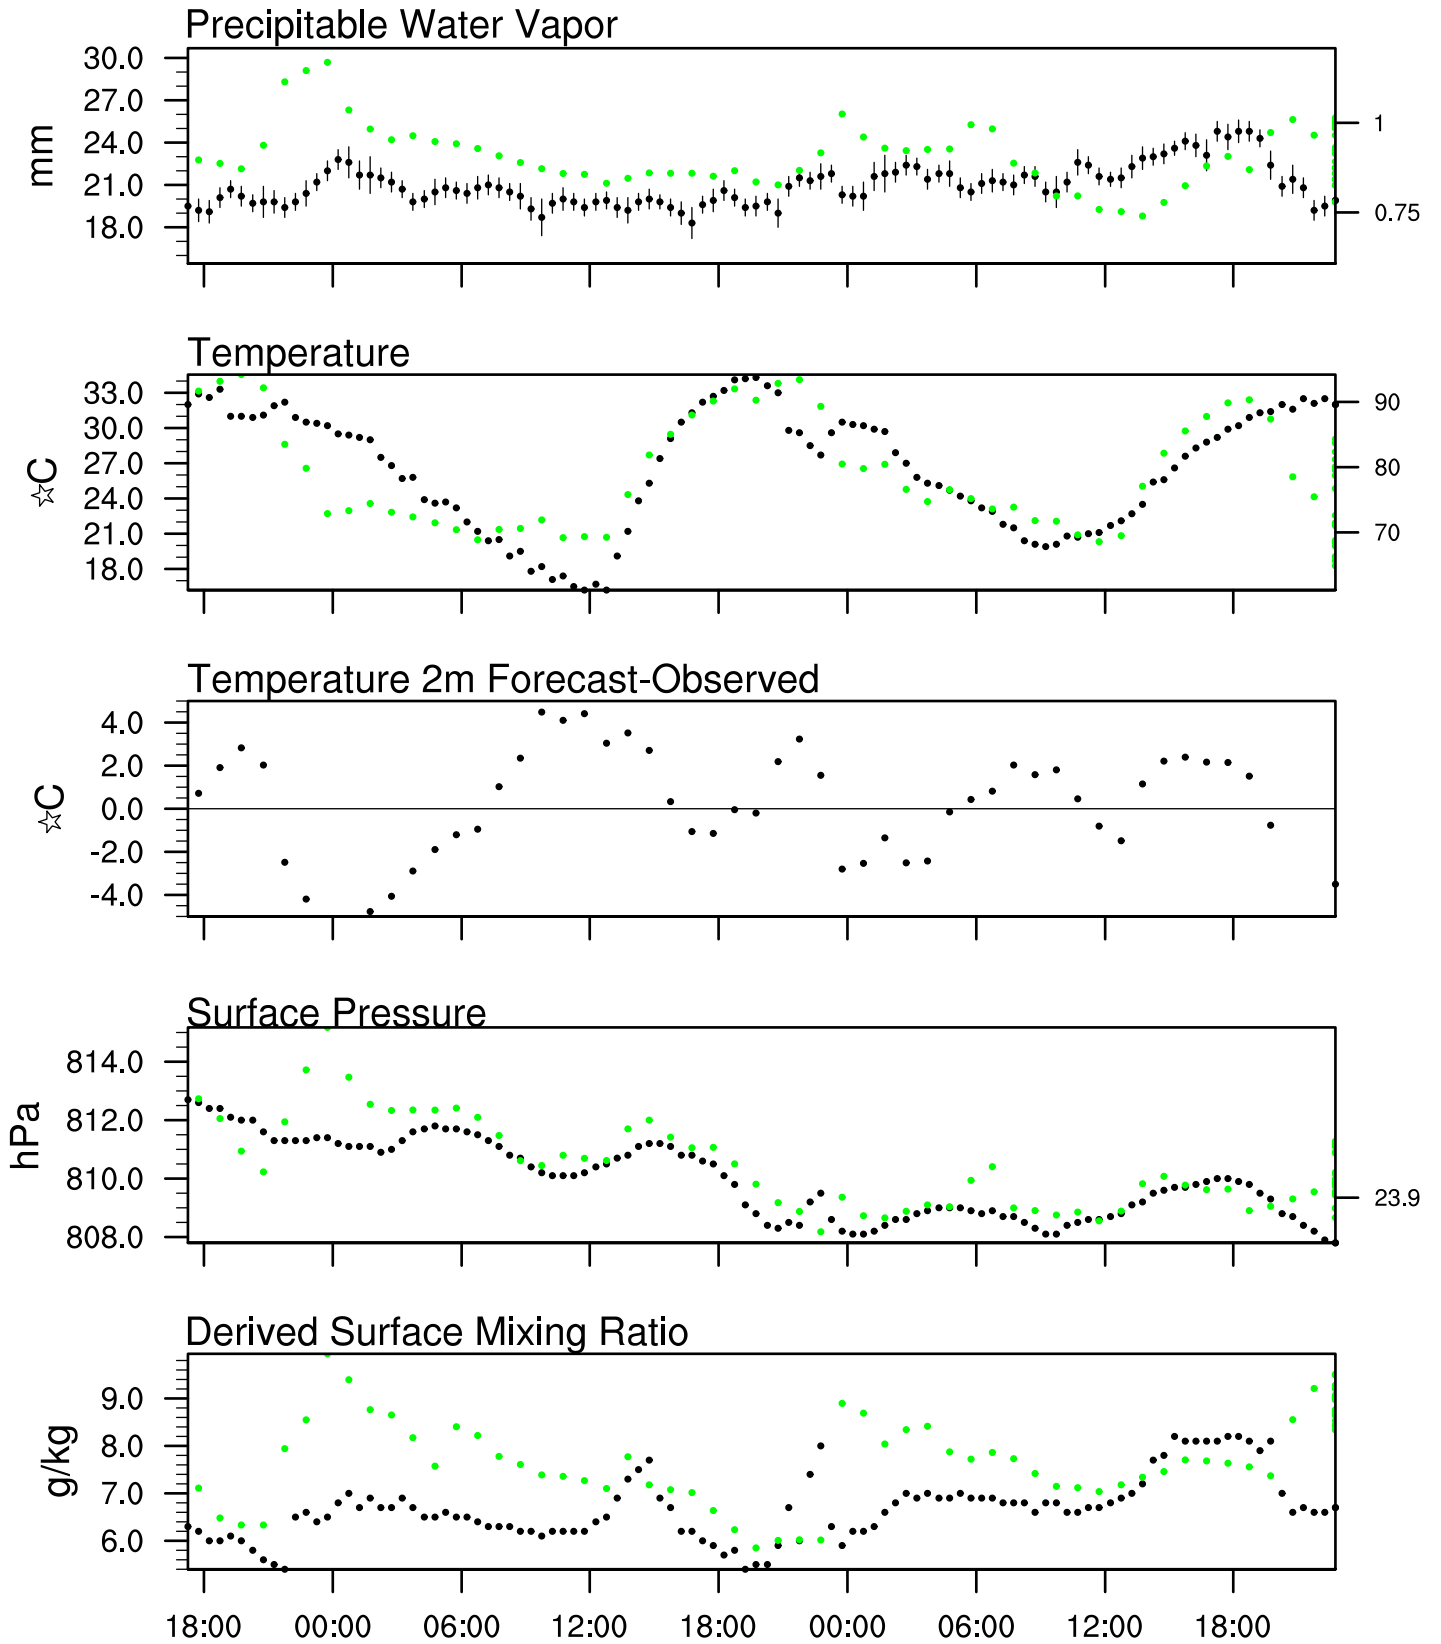

Show Low, AZ

11 Jul 2020 17:45 UTC - 15 Jul 2020 6:15 UTC

Show Low, AZ 11 Jul 2020 17Z

Plcl=560 Tlcl[C]=0 Shox=0 Pwat[cm]=2 Cape[J]= 1236

Show Low, AZ 12Jul 2020 5Z

Plcl=663 Tlcl[C]=5 Shox=0 Pwat[cm]=2 Cape[J]= 0

Show Low, AZ 12Jul 2020 17Z

Plcl=561 Tlcl[C]=0 Shox=0 Pwat[cm]=2 Cape[J]= 627

Show Low, AZ 13Jul 2020 5Z

Plcl=631 Tlcl[C]=3 Shox=0 Pwat[cm]=3 Cape[J]= 35

Show Low, AZ 13Jul 2020 17Z

Ptcl=578 Tlcl[C]=2 Shox=0 Pwat[cm]=2 Cape[J]= 1349

Show Low, AZ 14Jul 2020 5Z

Plcl=669 Tlcl[C]=5 Shox=0 Pwat[cm]=2 Cape[J]= 7

Show Low, AZ 14Jul 2020 17Z

Plcl=617 Tlcl[C]=4 Shox=0 Pwat[cm]=2 Cape[J]= 1651

Show Low, AZ 15Jul 2020 5Z

Plcl=646 Tlcl[C]=3 Shox=0 Pwat[cm]=2 Cape[J]= 73