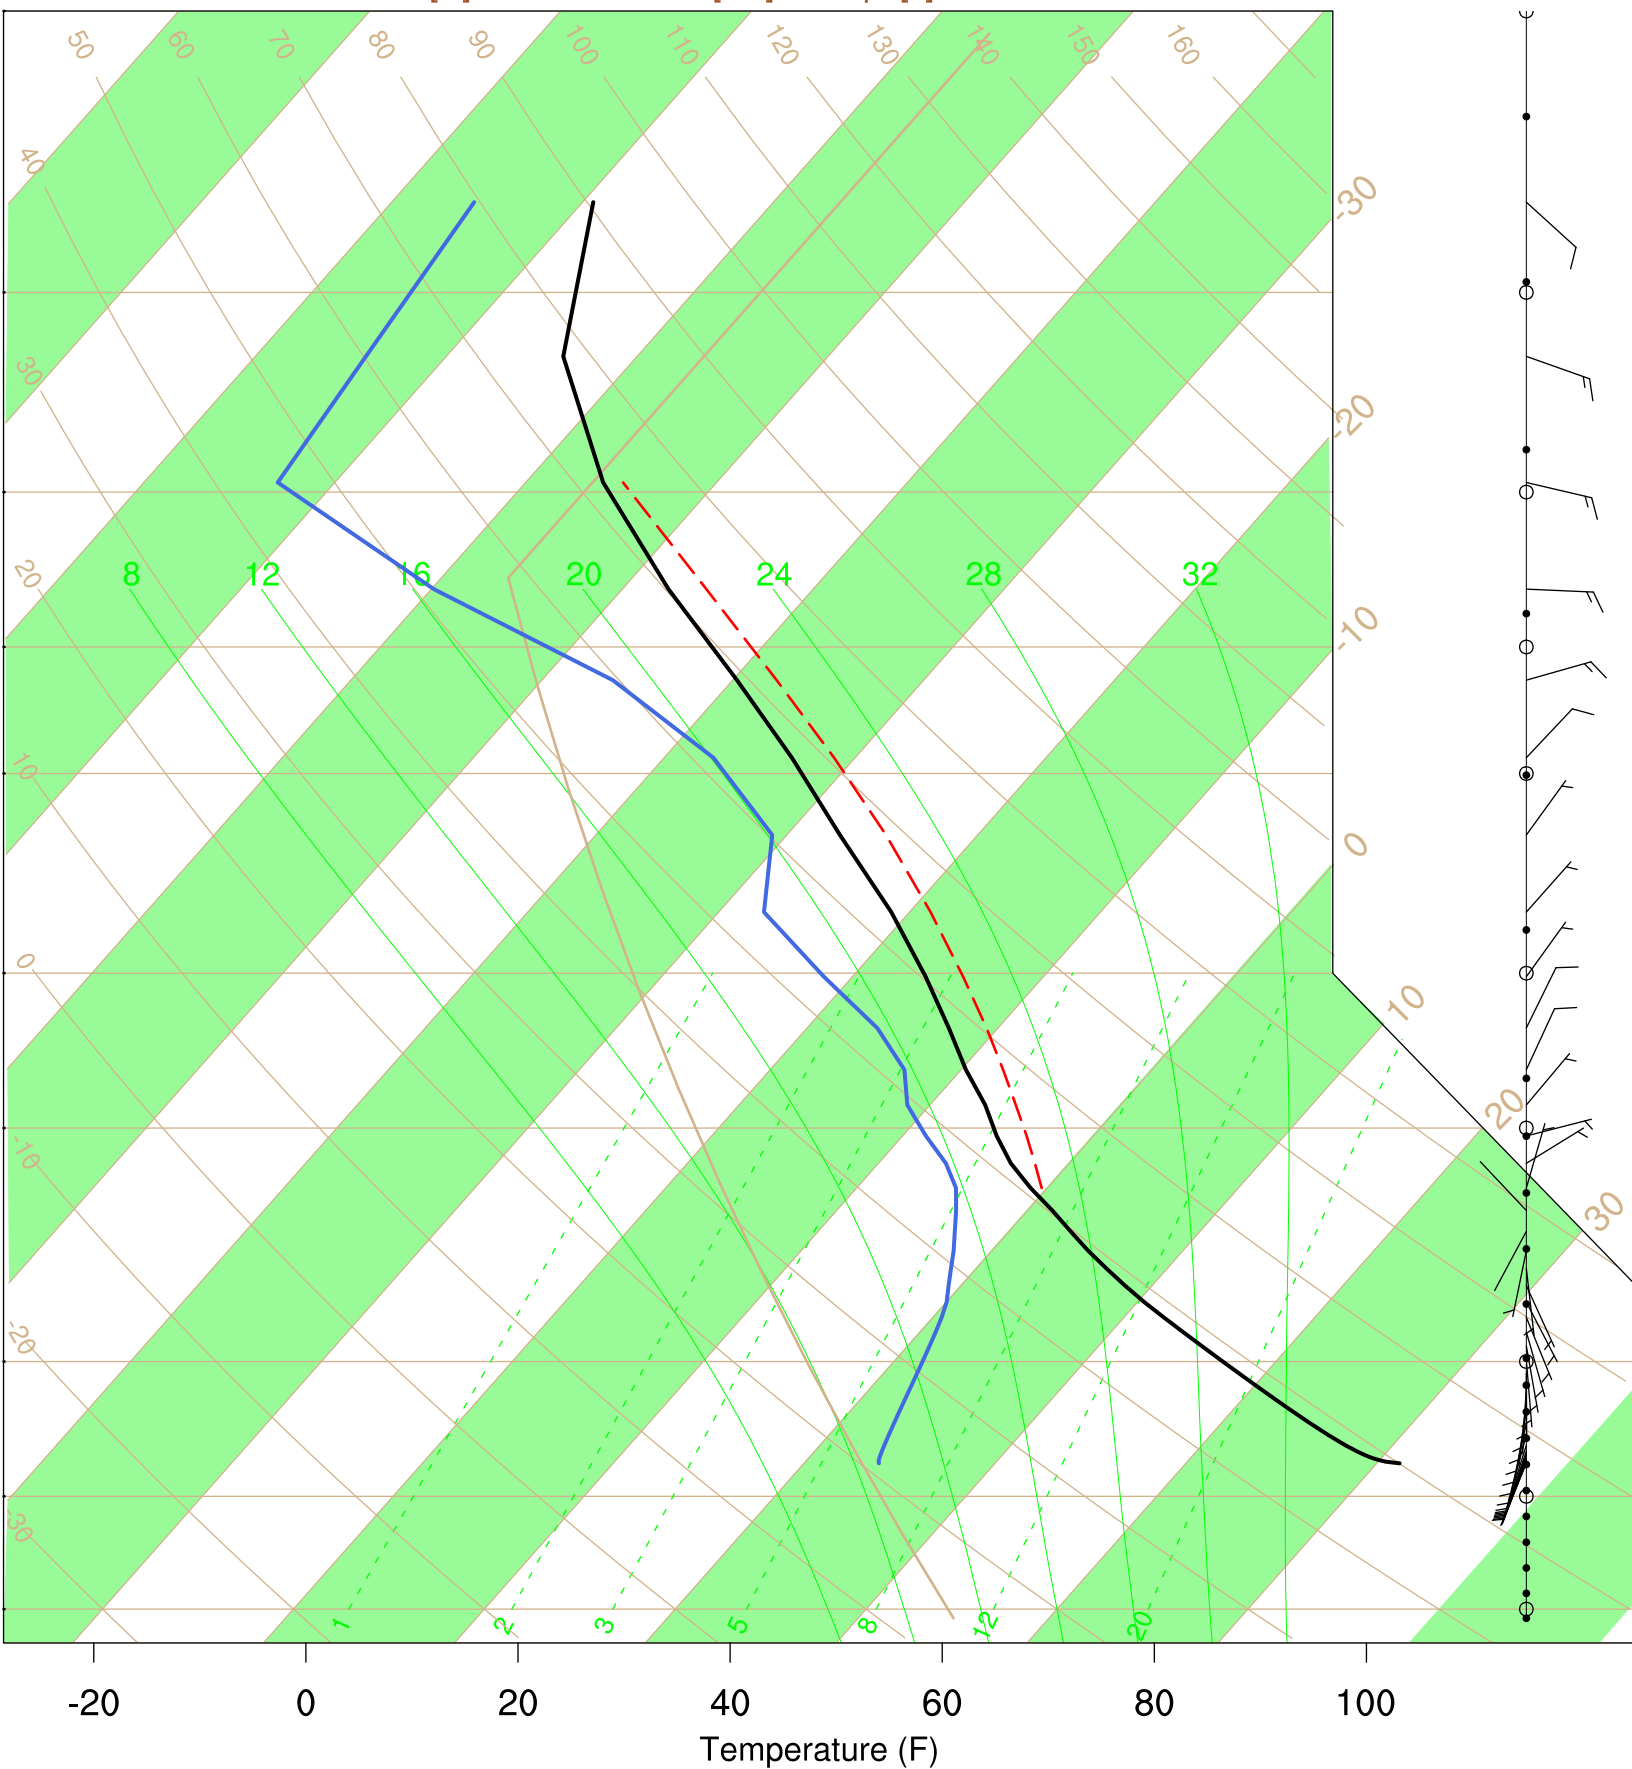

Show Low, AZ

10 Jul 2020 17:45 UTC - 14 Jul 2020 6:15 UTC

Show Low, AZ 10Jul 2020 17Z

Plcl=576 Tlcl[C]=1 Shox=0 Pwat[cm]=2 Cape[J]= 826

Show Low, AZ 11Jul 2020 5Z

Plcl=613 Tlcl[C]=2 Shox=0 Pwat[cm]=2 Cape[J]= 70

Show Low, AZ 11 Jul 2020 17Z

Ptcl=564 Tlcl[C]=0 Shox=0 Pwat[cm]=2 Cape[J]= 775

Show Low, AZ 12Jul 2020 5Z

Plcl=624 Tlcl[C]=2 Shox=0 Pwat[cm]=2 Cape[J]= 0

Show Low, AZ 12Jul 2020 17Z

Plcl=557 Tlcl[C]=0 Shox=0 Pwat[cm]=2 Cape[J]= 558

Show Low, AZ 13Jul 2020 5Z

Plcl=627 Tlcl[C]=2 Shox=0 Pwat[cm]=2 Cape[J]= 0

Show Low, AZ 13Jul 2020 17Z

Ptcl=579 Tlcl[C]=1 Shox=0 Pwat[cm]=2 Cape[J]= 1044

Show Low, AZ 14Jul 2020 5Z

Plcl=654 Tlcl[C]=5 Shox=0 Pwat[cm]=3 Cape[J]= 7