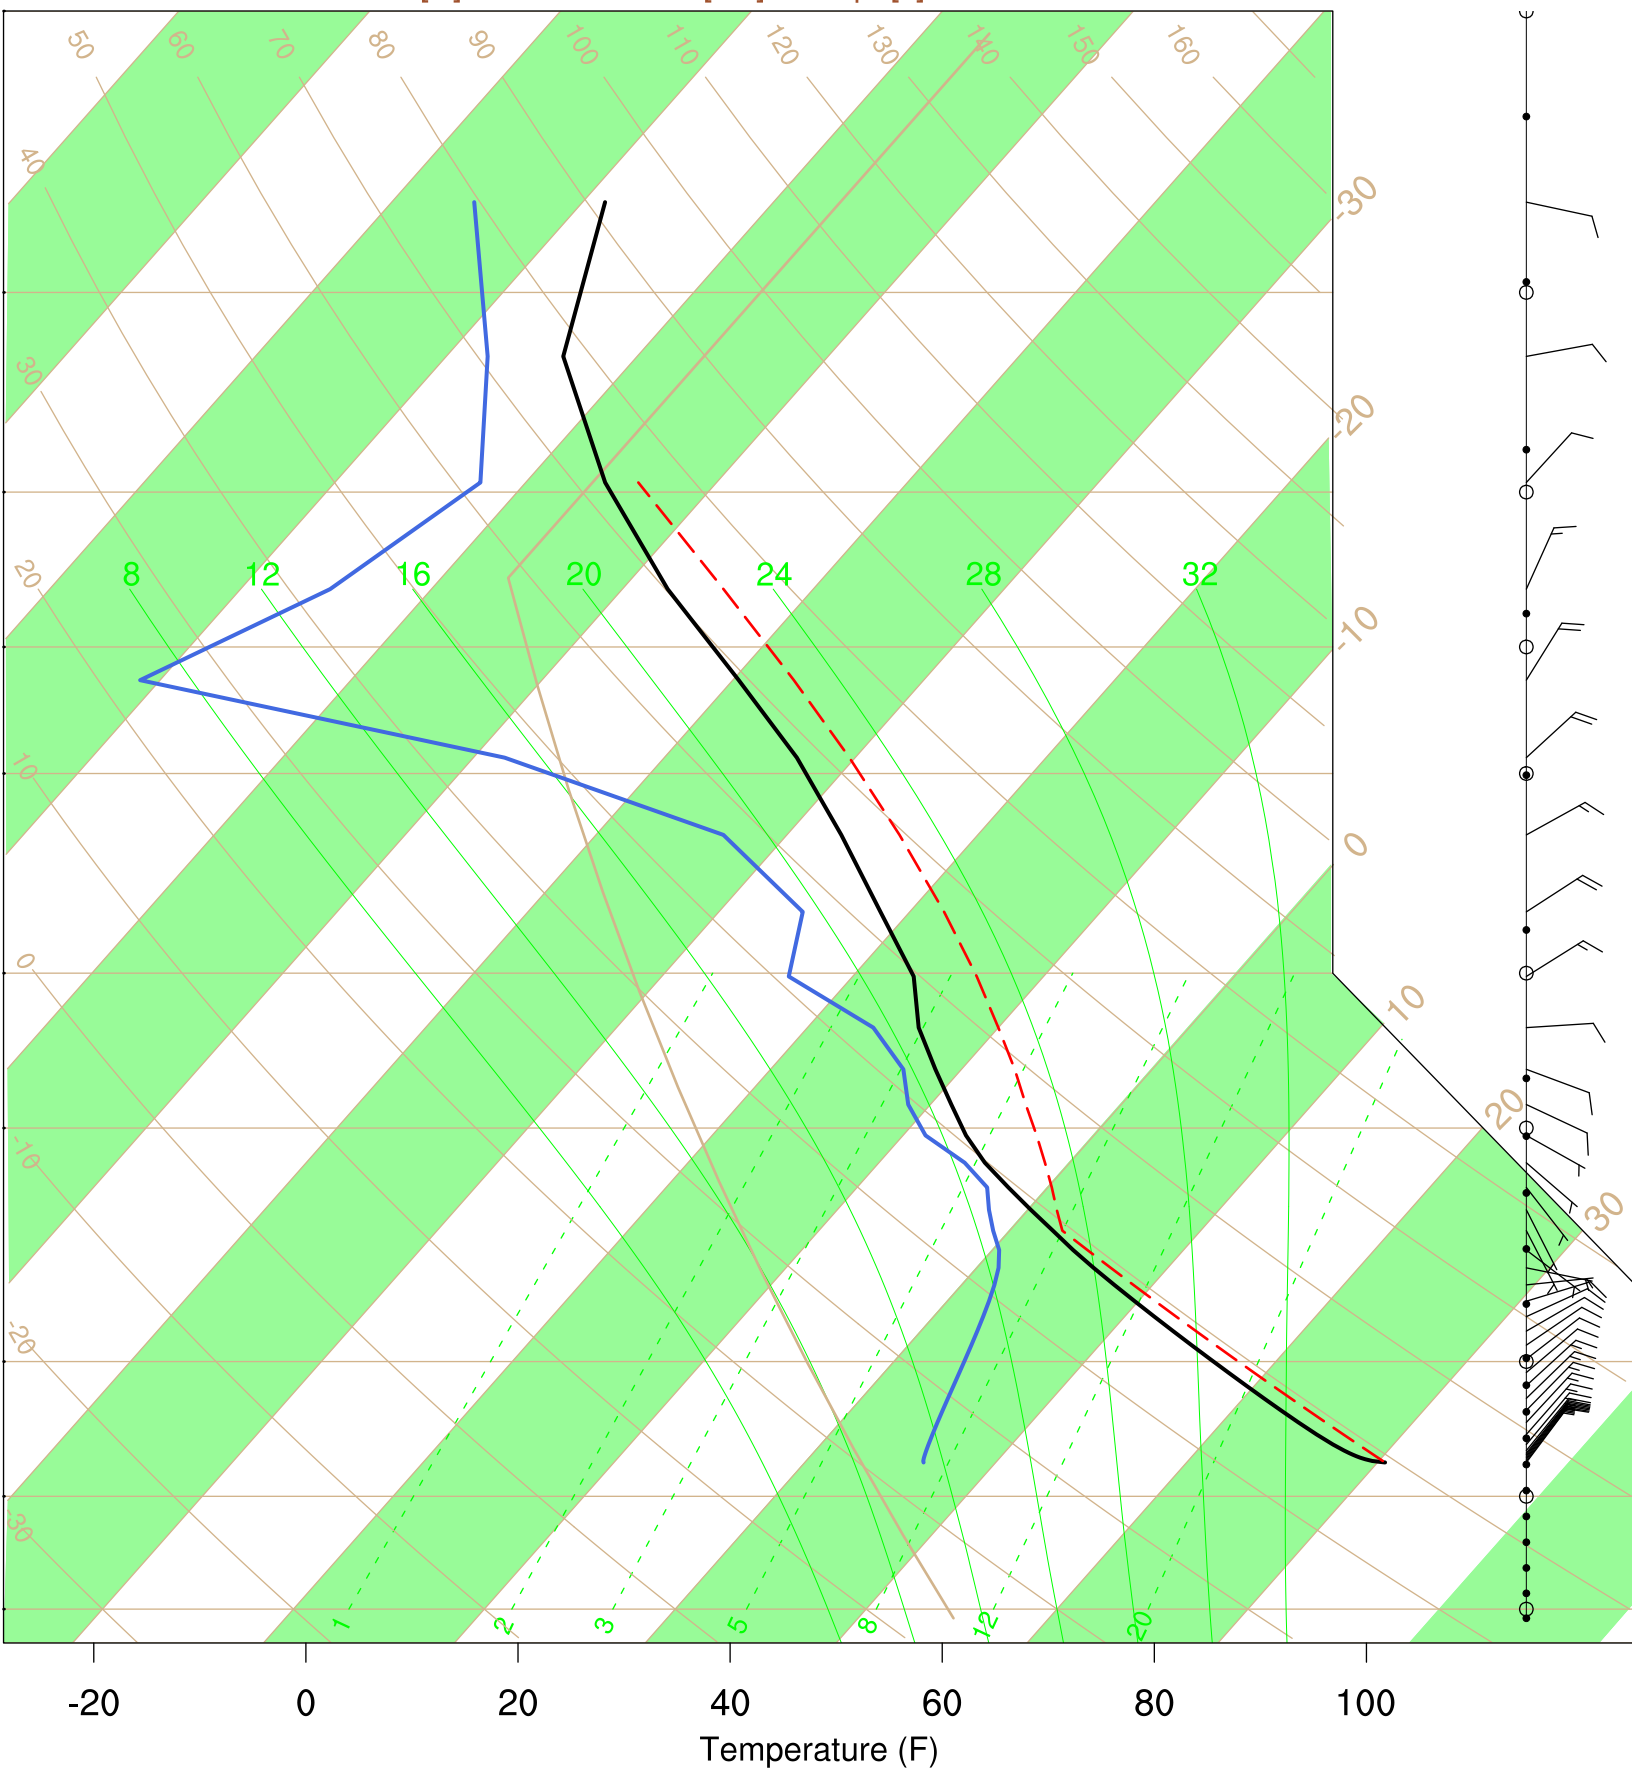

Show Low, AZ

10 Jul 2020 17:45 UTC - 14 Jul 2020 6:15 UTC

Show Low, AZ 10Jul 2020 17Z

Plcl=576 Tlcl[C]=1 Shox=0 Pwat[cm]=2 Cape[J]= 826

Show Low, AZ 11Jul 2020 5Z

Plcl=613 Tlcl[C]=2 Shox=0 Pwat[cm]=2 Cape[J]= 70

Show Low, AZ 11 Jul 2020 17Z

Ptcl=564 Tlcl[C]=0 Shox=0 Pwat[cm]=2 Cape[J]= 775

Show Low, AZ 12Jul 2020 5Z

Plcl=624 Tlcl[C]=2 Shox=0 Pwat[cm]=2 Cape[J]= 0

Show Low, AZ 12Jul 2020 17Z

Plcl=557 Tlcl[C]=0 Shox=0 Pwat[cm]=2 Cape[J]= 558

Show Low, AZ 13Jul 2020 5Z

Plcl=627 Tlcl[C]=2 Shox=0 Pwat[cm]=2 Cape[J]= 0

Show Low, AZ 13Jul 2020 17Z

Ptcl=579 Tlcl[C]=1 Shox=0 Pwat[cm]=2 Cape[J]= 1044

Show Low, AZ 14Jul 2020 5Z

Plcl=654 Tlcl[C]=5 Shox=0 Pwat[cm]=3 Cape[J]= 7