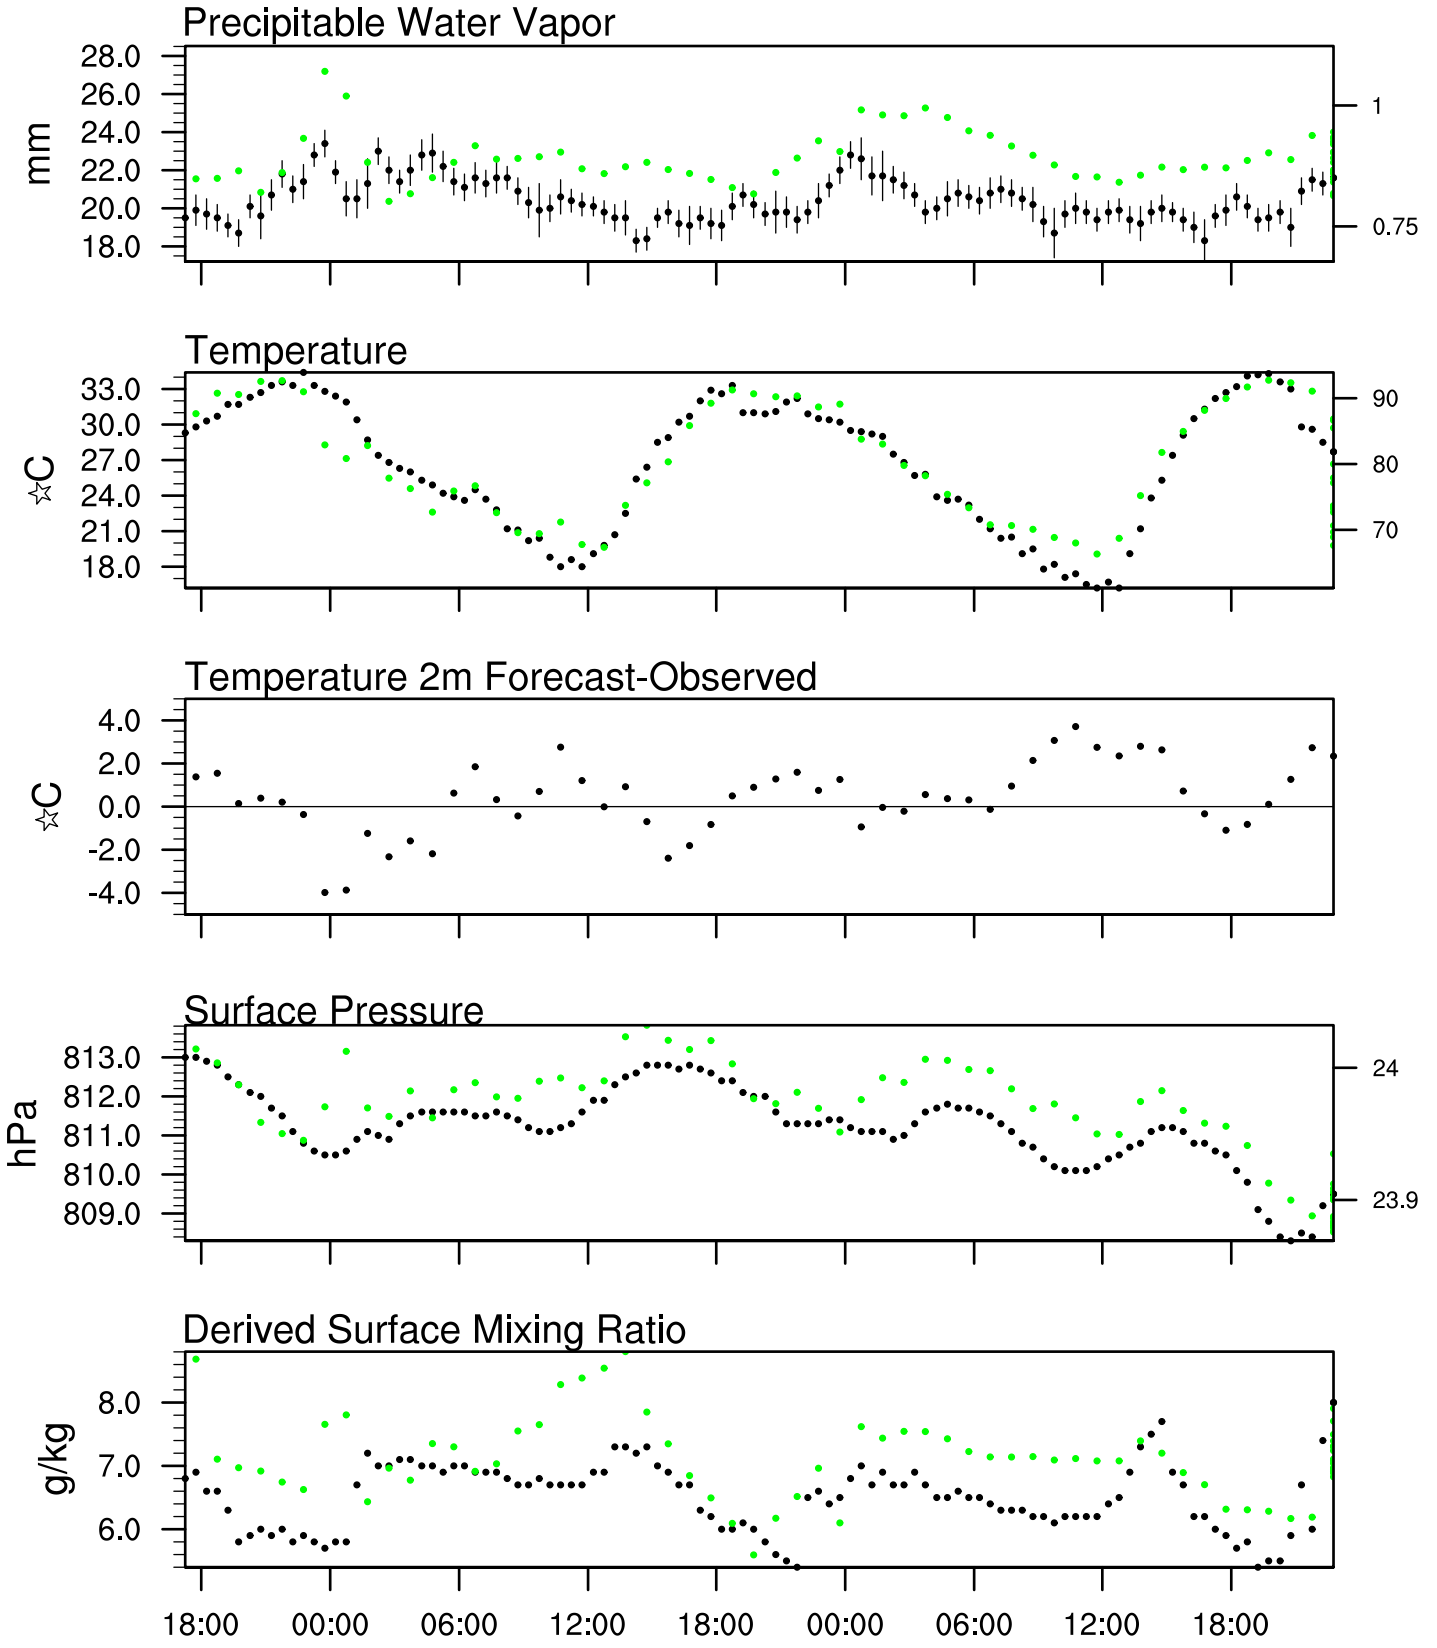

Show Low, AZ

10 Jul 2020 17:45 UTC - 14 Jul 2020 6:15 UTC

Show Low, AZ 10Jul 2020 17Z

Plcl=576 Tlcl[C]=1 Shox=0 Pwat[cm]=2 Cape[J]= 826

Show Low, AZ 11Jul 2020 5Z

Plcl=613 Tlcl[C]=2 Shox=0 Pwat[cm]=2 Cape[J]= 70

Show Low, AZ 11 Jul 2020 17Z

Ptcl=564 Tlcl[C]=0 Shox=0 Pwat[cm]=2 Cape[J]= 775

Show Low, AZ 12Jul 2020 5Z

Plcl=624 Tlcl[C]=2 Shox=0 Pwat[cm]=2 Cape[J]= 0

Show Low, AZ 12Jul 2020 17Z

Plcl=557 Tlcl[C]=0 Shox=0 Pwat[cm]=2 Cape[J]= 558

Show Low, AZ 13Jul 2020 5Z

Plcl=627 Tlcl[C]=2 Shox=0 Pwat[cm]=2 Cape[J]= 0

Show Low, AZ 13Jul 2020 17Z

Ptcl=579 Tlcl[C]=1 Shox=0 Pwat[cm]=2 Cape[J]= 1044

Show Low, AZ 14Jul 2020 5Z

Plcl=654 Tlcl[C]=5 Shox=0 Pwat[cm]=3 Cape[J]= 7