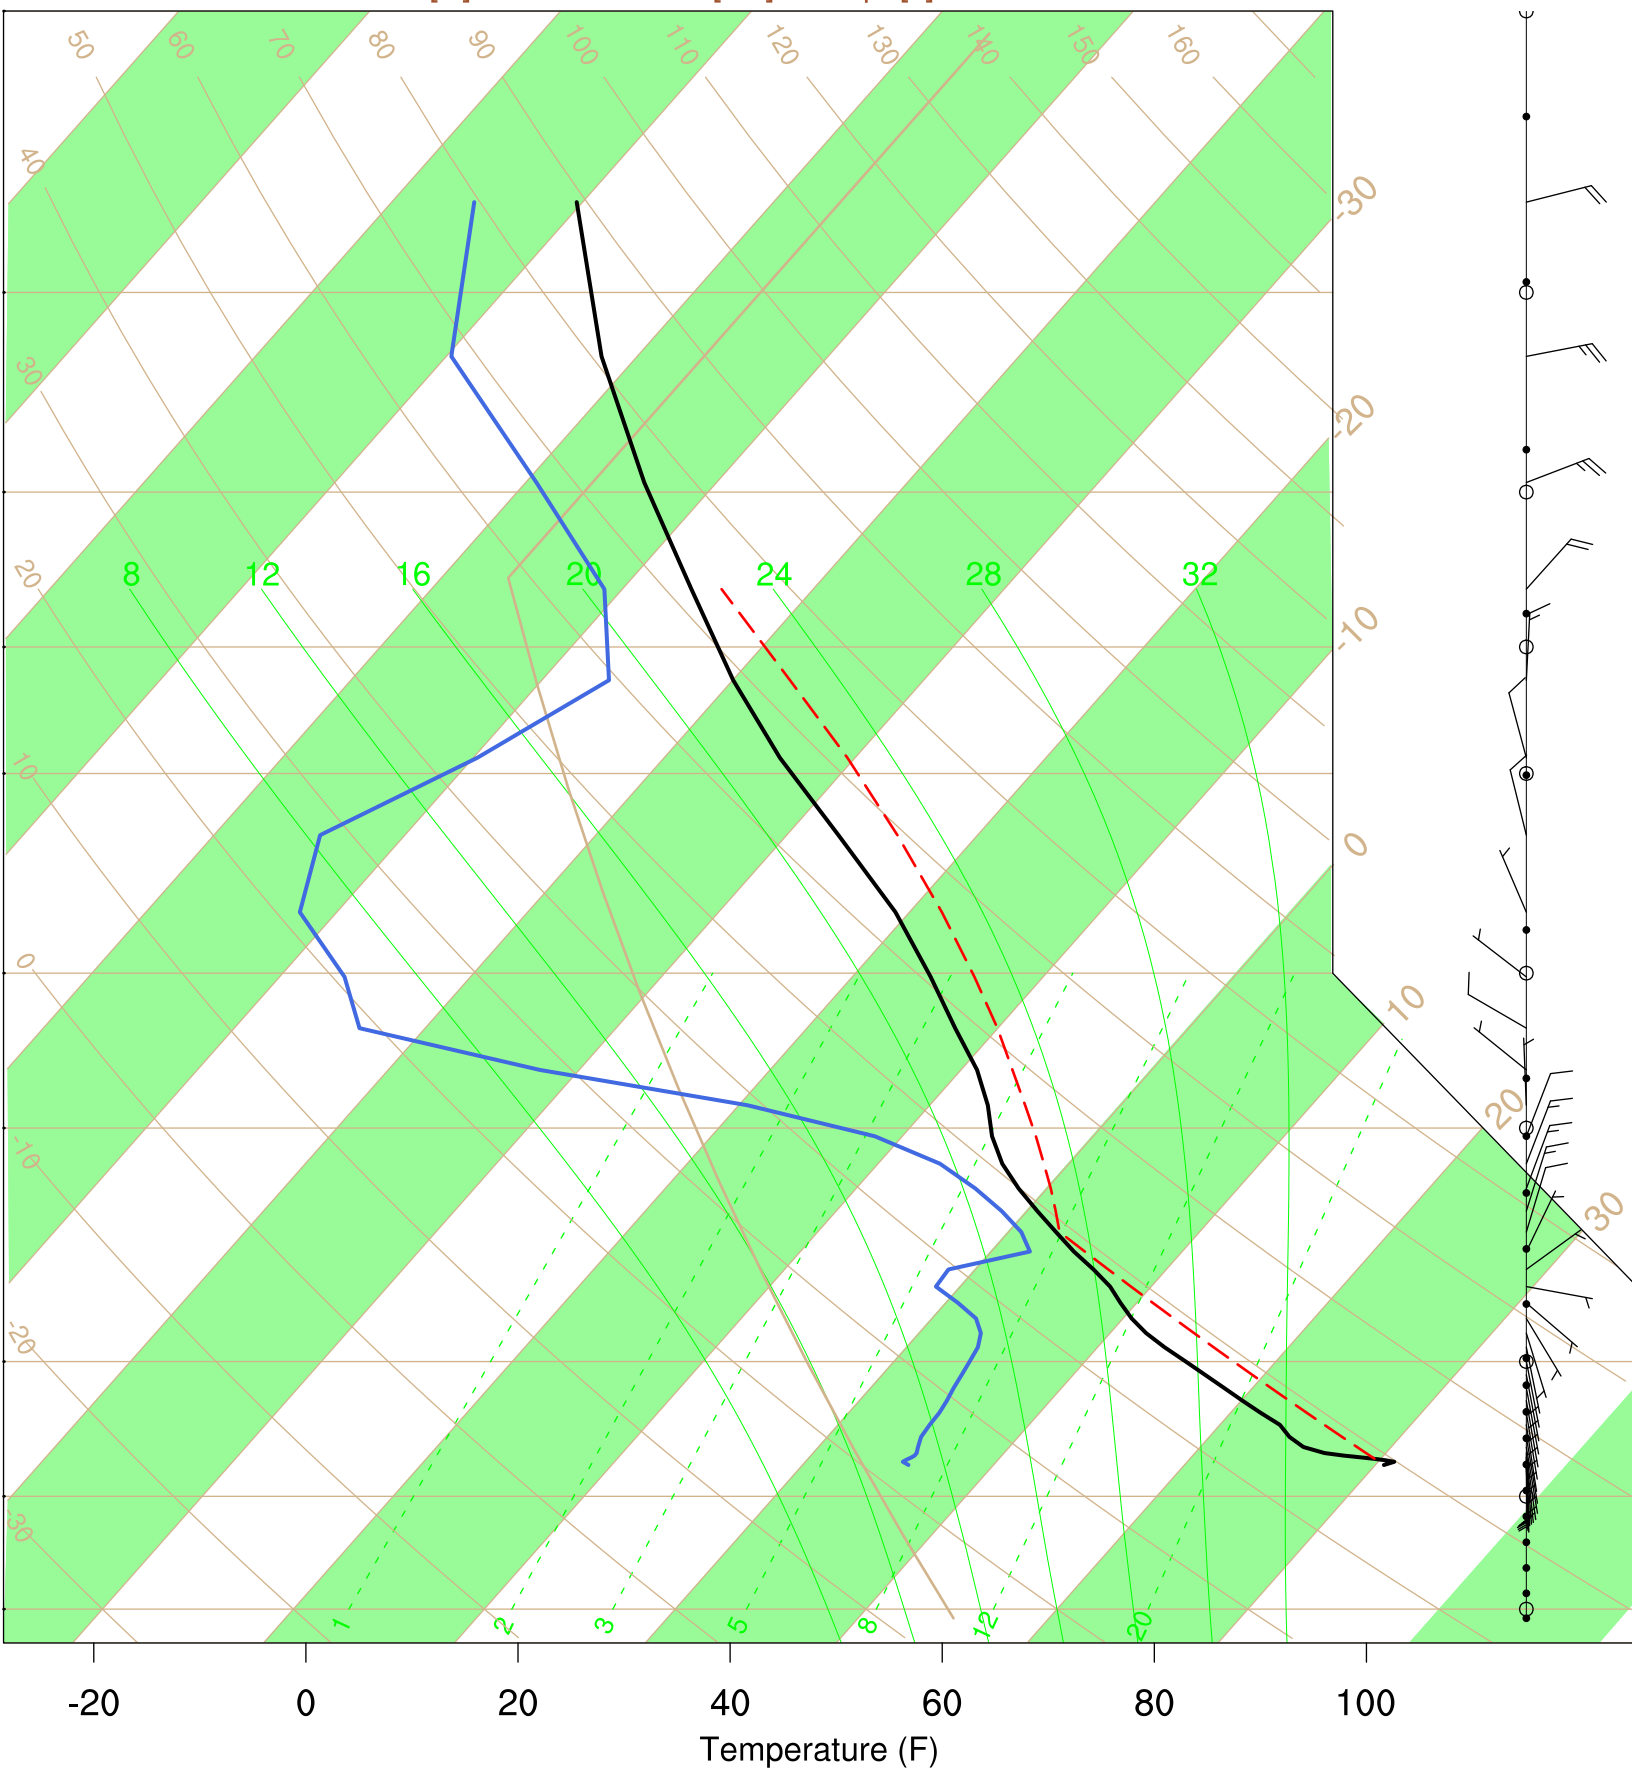

Show Low, AZ

10 Jul 2020 17:45 UTC - 14 Jul 2020 6:15 UTC

Show Low, AZ 10Jul 2020 17Z

Plcl=576 Tlcl[C]=1 Shox=0 Pwat[cm]=2 Cape[J]= 826

Show Low, AZ 11Jul 2020 5Z

Plcl=613 Tlcl[C]=2 Shox=0 Pwat[cm]=2 Cape[J]= 70

Show Low, AZ 11 Jul 2020 17Z

Ptcl=564 Tlcl[C]=0 Shox=0 Pwat[cm]=2 Cape[J]= 775

Show Low, AZ 12Jul 2020 5Z

Plcl=624 Tlcl[C]=2 Shox=0 Pwat[cm]=2 Cape[J]= 0

Show Low, AZ 12Jul 2020 17Z

Plcl=557 Tlcl[C]=0 Shox=0 Pwat[cm]=2 Cape[J]= 558

Show Low, AZ 13Jul 2020 5Z

Plcl=627 Tlcl[C]=2 Shox=0 Pwat[cm]=2 Cape[J]= 0

Show Low, AZ 13Jul 2020 17Z

Ptcl=579 Tlcl[C]=1 Shox=0 Pwat[cm]=2 Cape[J]= 1044

Show Low, AZ 14Jul 2020 5Z

Plcl=654 Tlcl[C]=5 Shox=0 Pwat[cm]=3 Cape[J]= 7