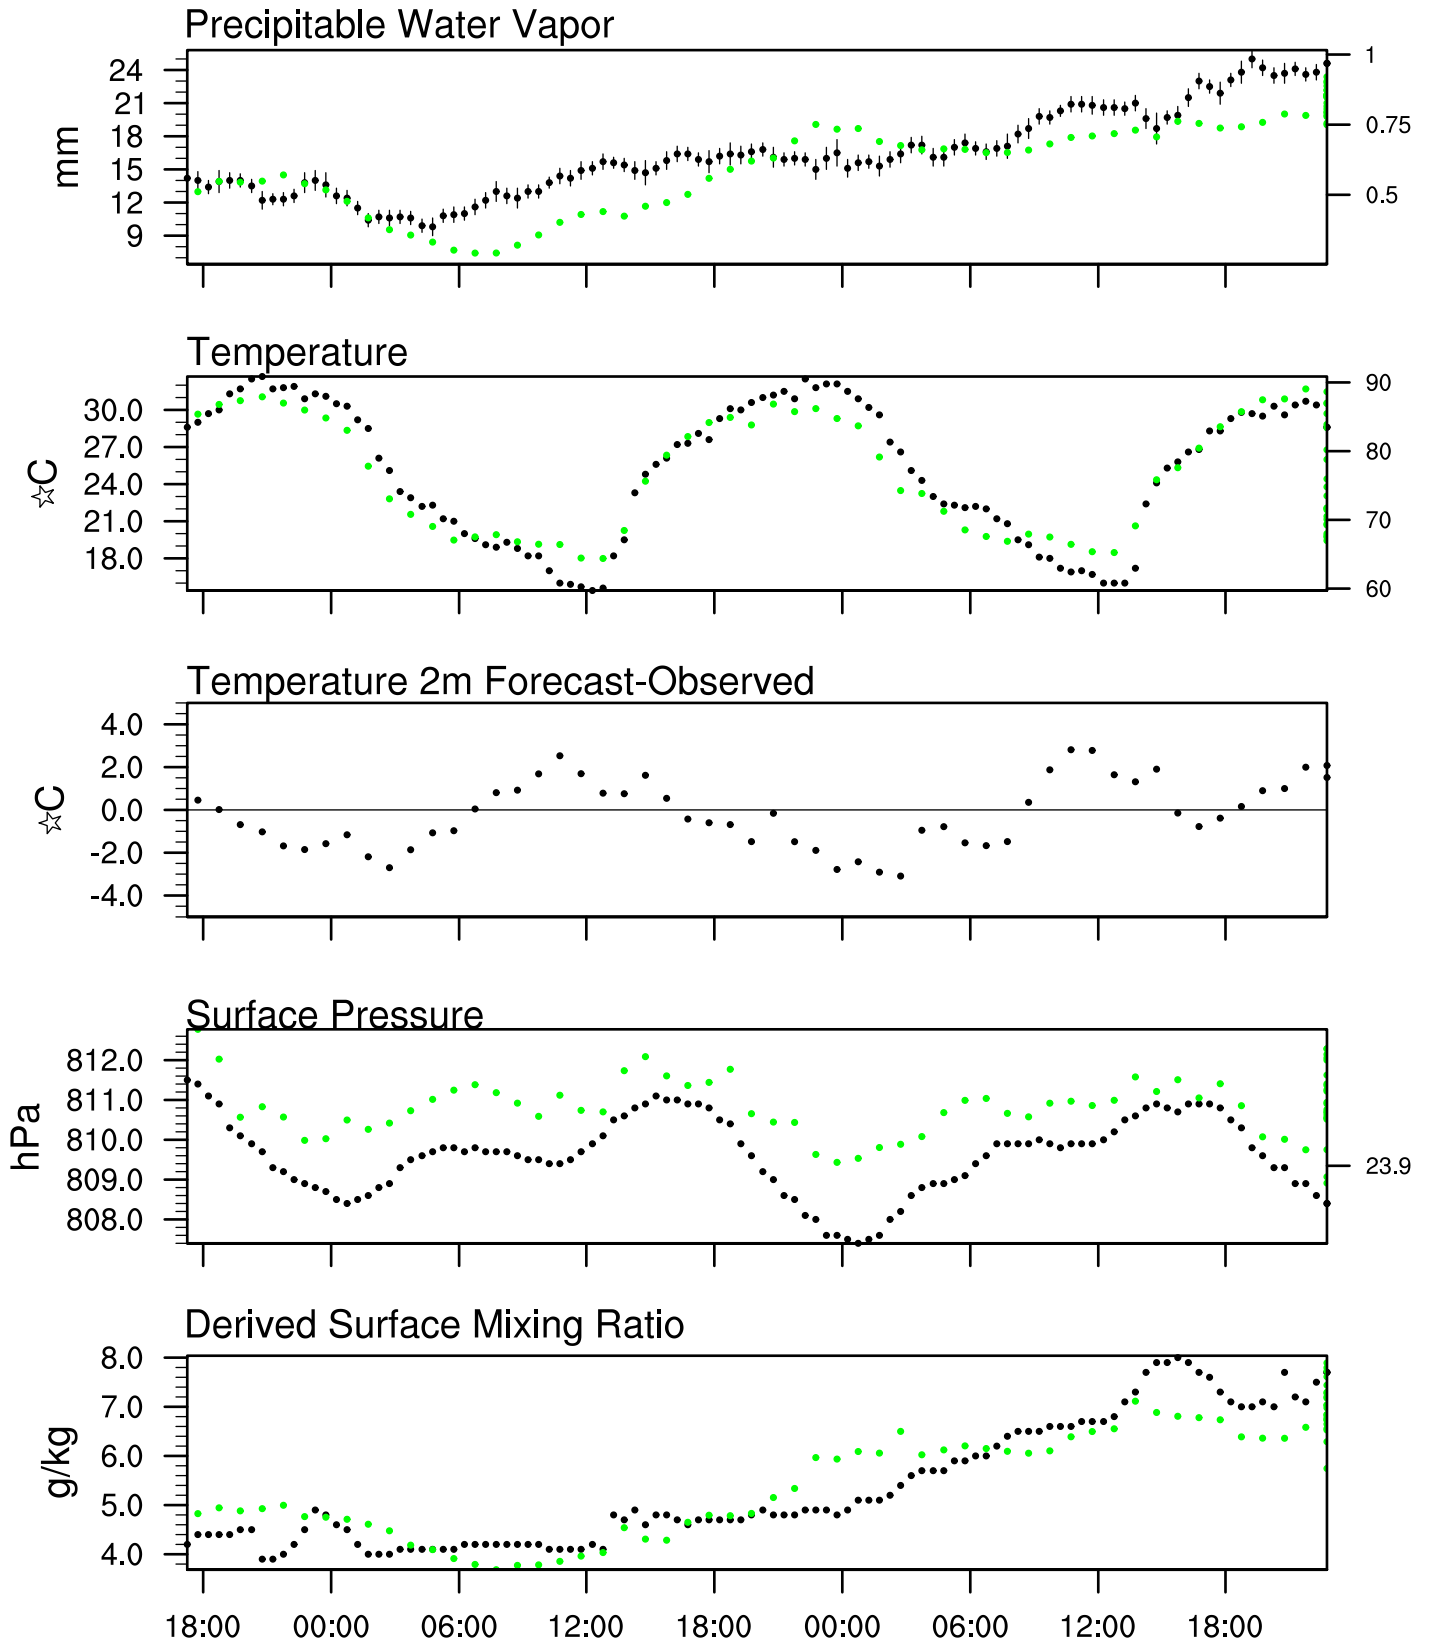

# Show Low, AZ

10 Aug 2020 17:45 UTC - 14 Aug 2020 6:15 UTC

# Show Low, AZ 10Aug 2020 17Z

Plcl=543 Tlcl[C]=-4 Shox=0 Pwat[cm]=1 Cape[J]= 290

# Show Low, AZ 11Aug 2020 5Z

Plcl=576 Tlcl[C]=-7 Shox=0 Pwat[cm]=1 Cape[J]= 0

# Show Low, AZ 11Aug 2020 17Z

Plcl=550 Tlcl[C]=-4 Shox=0 Pwat[cm]=1 Cape[J]= 42