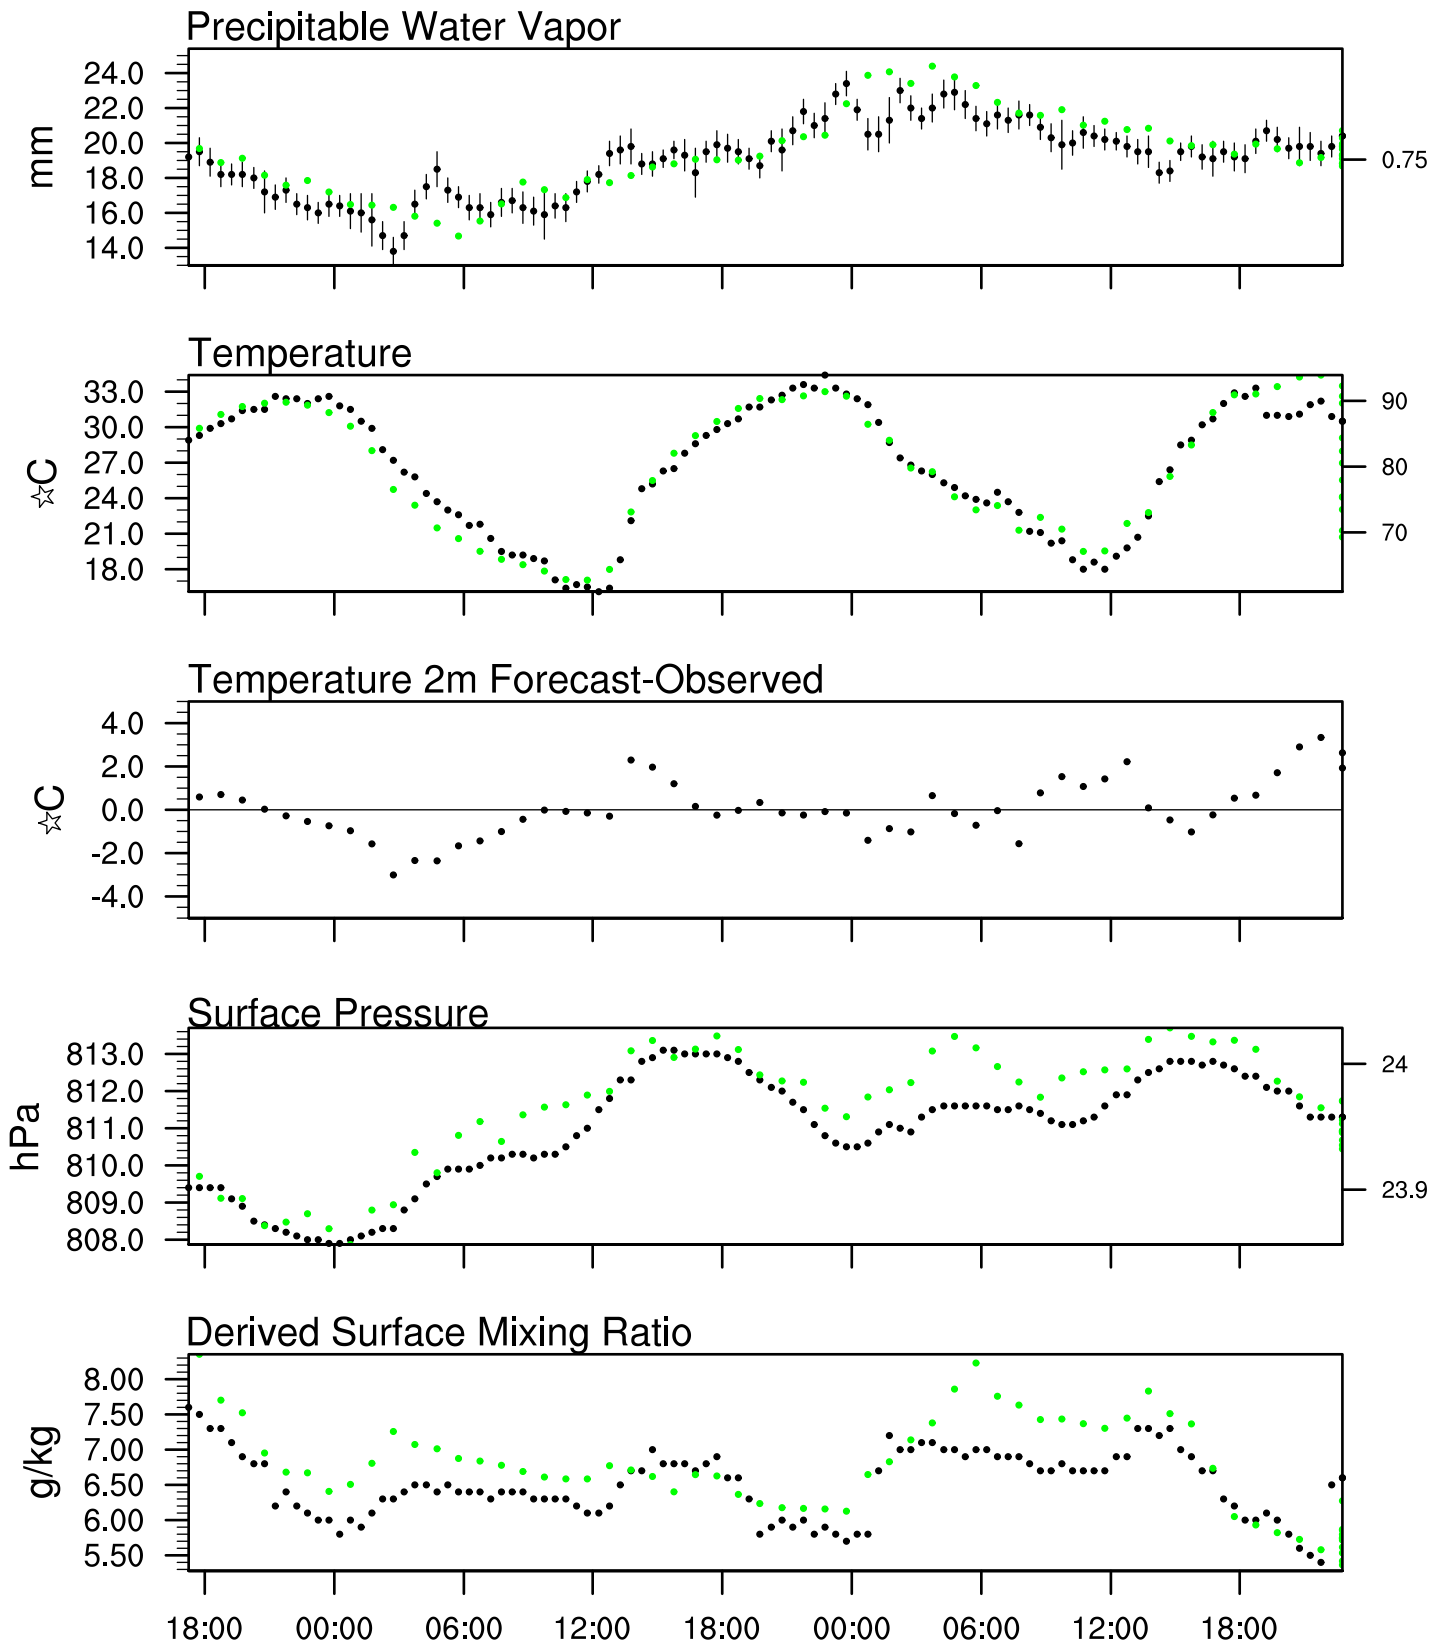

Show Low, AZ

9 Jul 2020 17:45 UTC - 13 Jul 2020 6:15 UTC

Show Low, AZ 9Jul 2020 17Z

Plcl=600 Tlcl[C]=4 Shox=0 Pwat[cm]=2 Cape[J]= 1502

Show Low, AZ 10Jul 2020 5Z

Plcl=632 Tlcl[C]=2 Shox=0 Pwat[cm]=1 Cape[J]= 0

Show Low, AZ 10Jul 2020 17Z

Plcl=582 Tlcl[C]=0 Shox=0 Pwat[cm]=2 Cape[J]= 195

Show Low, AZ 11Jul 2020 5Z

Plcl=648 Tlcl[C]=4 Shox=0 Pwat[cm]=2 Cape[J]= 74

Show Low, AZ 11 Jul 2020 17Z

Plcl=555 Tlcl[C]=-1 Shox=0 Pwat[cm]=2 Cape[J]= 336

Show Low, AZ 12Jul 2020 5Z

Plcl=593 Tlcl[C]=-1 Shox=0 Pwat[cm]=2 Cape[J]= 0

Show Low, AZ 12Jul 2020 17Z

Plcl=537 Tlcl[C]=-3 Shox=0 Pwat[cm]=2 Cape[J]= 483

Show Low, AZ 13Jul 2020 5Z

Plcl=609 Tlcl[C]=0 Shox=0 Pwat[cm]=2 Cape[J]= 0