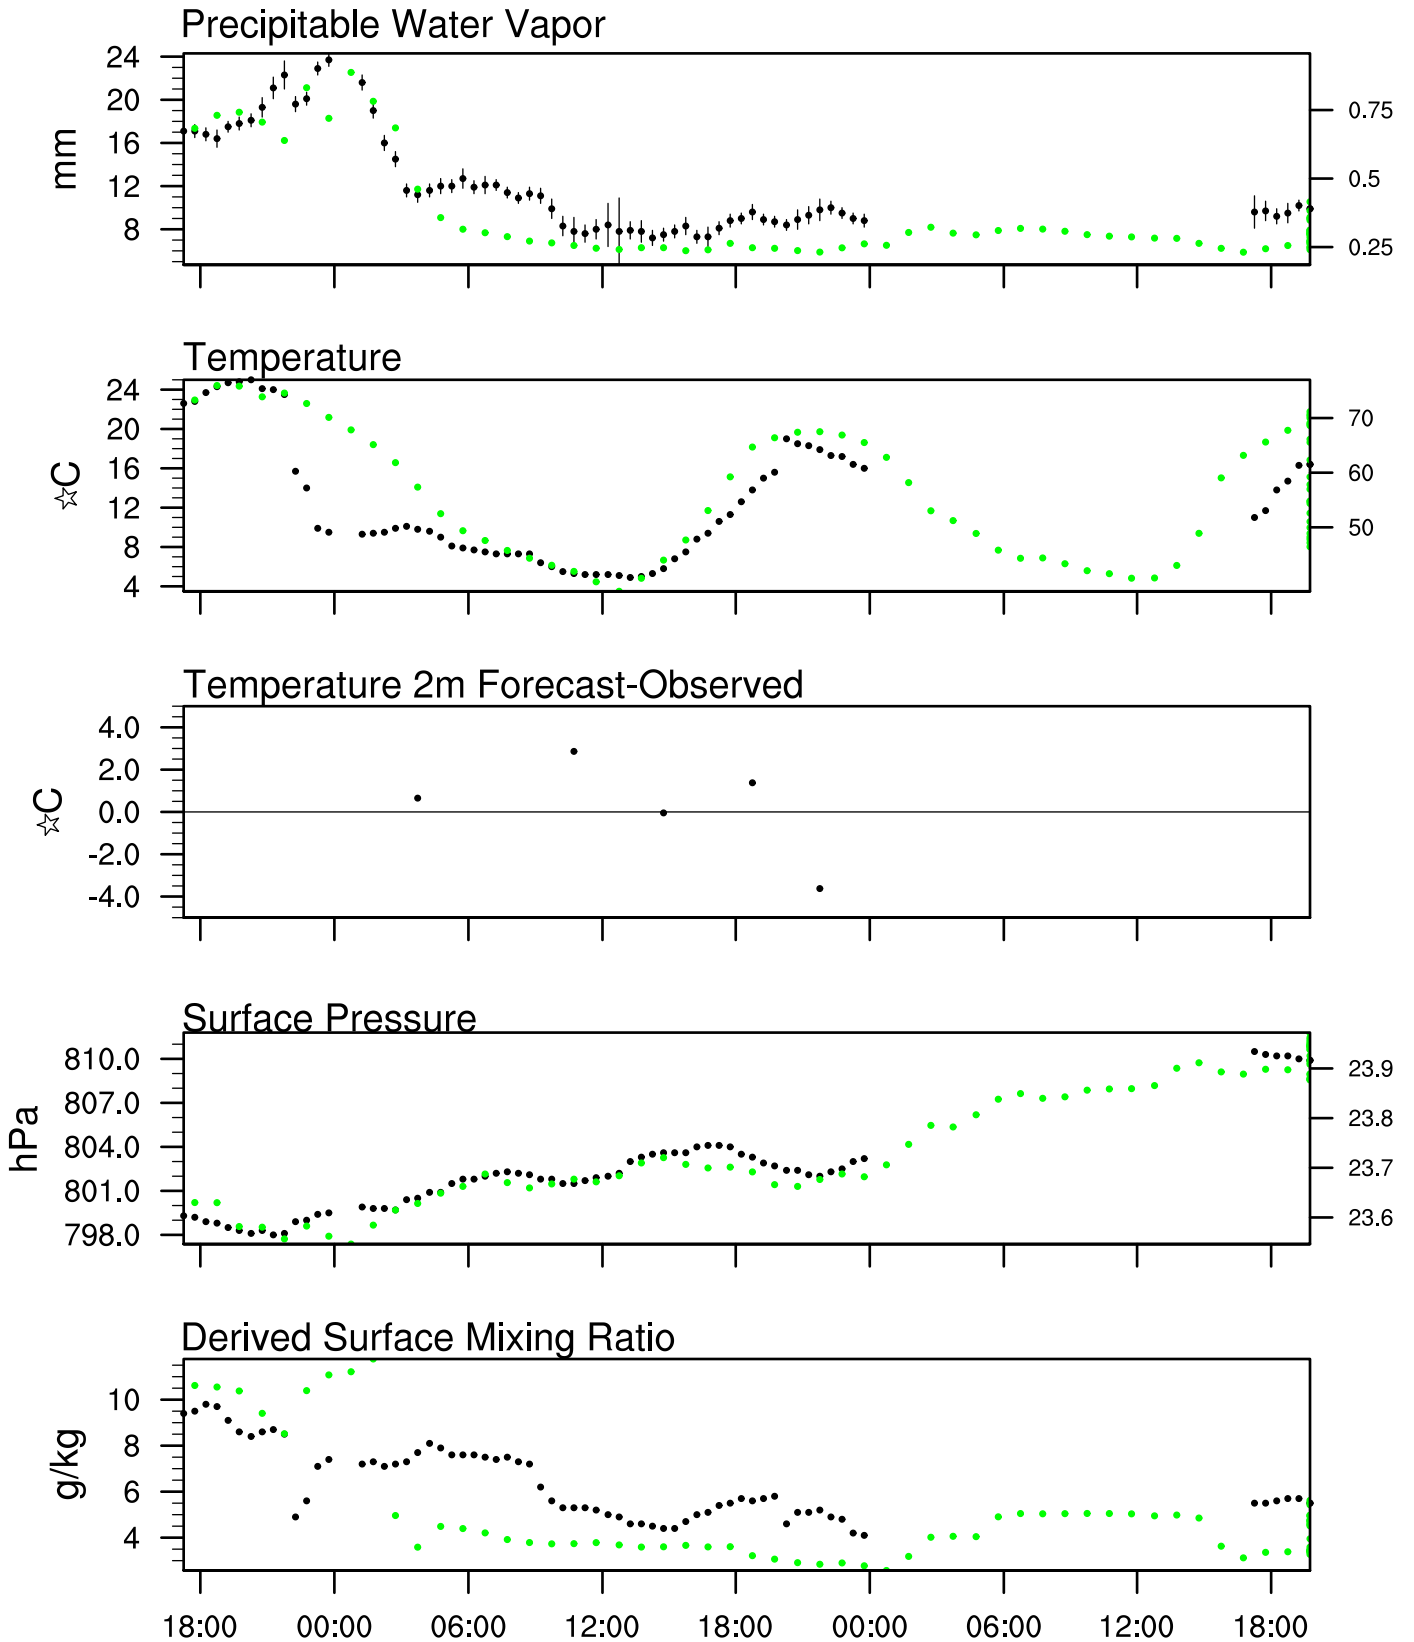

Show Low, AZ

8 Sep 2020 17:45 UTC - 12 Sep 2020 6:15 UTC

Show Low, AZ 8Sep 2020 17Z

Plcl=675 Tlcl[C]=9 Shox=0 Pwat[cm]=2 Cape[J]= 1209

Show Low, AZ 9Sep 2020 5Z

Plcl=678 Tlcl[C]=-3 Shox=0 Pwat[cm]=1 Cape[J]= 0

Show Low, AZ 9Sep 2020 17Z

Plcl=614 Tlcl[C]=-7 Shox=0 Pwat[cm]=1 Cape[J]= 42

Show Low, AZ 10Sep 2020 5Z

Plcl=720 Tlcl[C]=0 Shox=0 Pwat[cm]=1 Cape[J]= 0

Show Low, AZ 10Sep 2020 17Z

Plcl=585 Tlcl[C]=-8 Shox=0 Pwat[cm]=1 Cape[J]= 54

Show Low, AZ 11Sep 2020 5Z

Plcl=630 Tlcl[C]=-7 Shox=0 Pwat[cm]=1 Cape[J]= 0

Show Low, AZ 11Sep 2020 17Z

Plcl=626 Tlcl[C]=-1 Shox=0 Pwat[cm]=1 Cape[J]= 66

Show Low, AZ 12Sep 2020 5Z

Plcl=629 Tlcl[C]=-5 Shox=0 Pwat[cm]=1 Cape[J]= 0