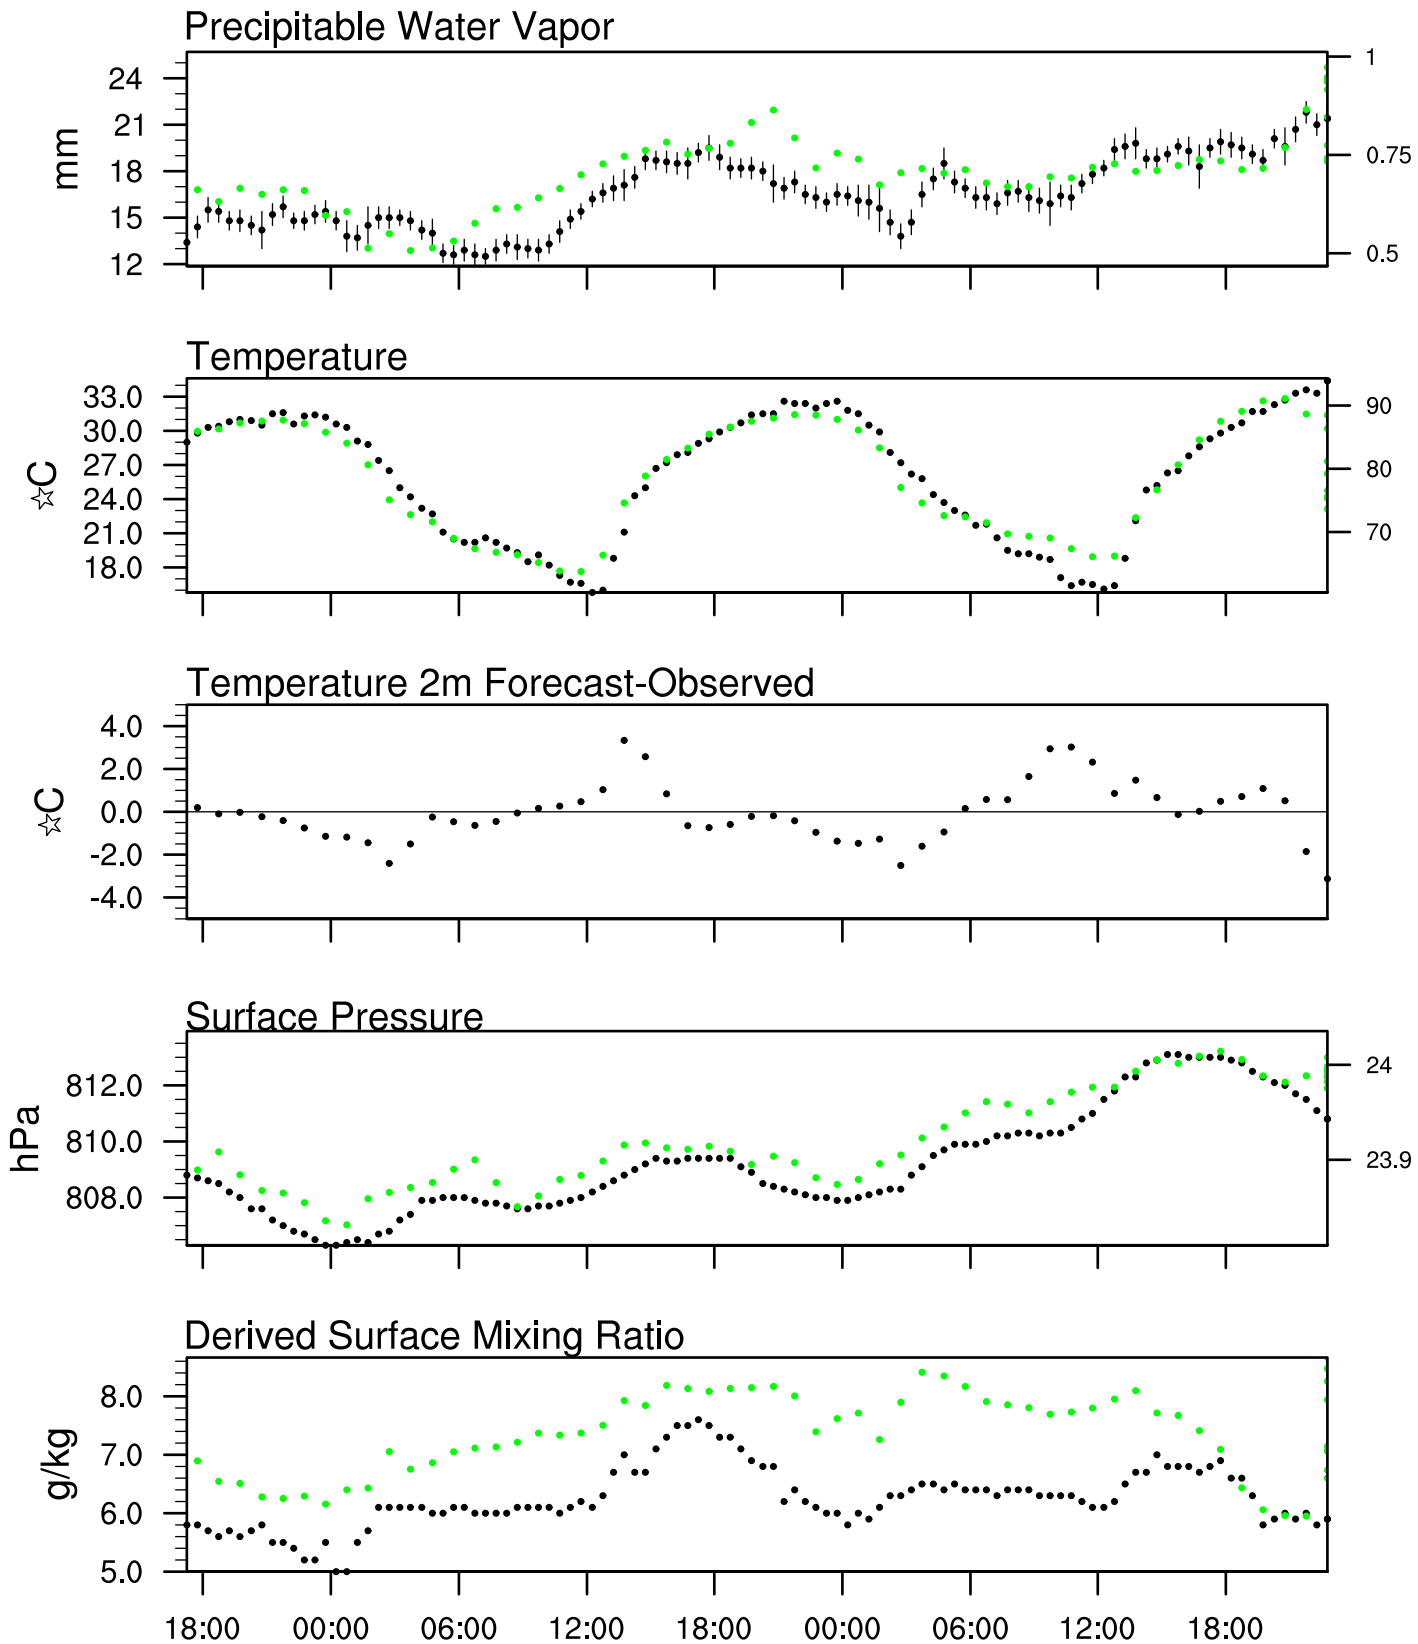

Show Low, AZ

8 Jul 2020 17:45 UTC - 12 Jul 2020 6:15 UTC

Show Low, AZ 8Jul 2020 17Z

Plcl=578 Tlcl[C]=1 Shox=0 Pwat[cm]=2 Cape[J]= 181

Show Low, AZ 9Jul 2020 5Z

Plcl=638 Tlcl[C]=2 Shox=0 Pwat[cm]=1 Cape[J]= 0

Show Low, AZ 9Jul 2020 17Z

Plcl=603 Tlcl[C]=3 Shox=0 Pwat[cm]=2 Cape[J]= 813

Show Low, AZ 10Jul 2020 5Z

Plcl=649 Tlcl[C]=4 Shox=0 Pwat[cm]=2 Cape[J]= 0

Show Low, AZ 10Jul 2020 17Z

Plcl=582 Tlcl[C]=1 Shox=0 Pwat[cm]=2 Cape[J]= 714

Show Low, AZ 11 Jul 2020 5Z

Ptcl=619 Tlcl[C]=2 Shox=0 Pwat[cm]=2 Cape[J]= 16

Show Low, AZ 11Jul 2020 17Z

Plcl=554 Tlcl[C]=-1 Shox=0 Pwat[cm]=2 Cape[J]= 806

Show Low, AZ 12Jul 2020 5Z

Ptcl=634 Tlcl[C]=3 Shox=0 Pwat[cm]=2 Cape[J]= 19