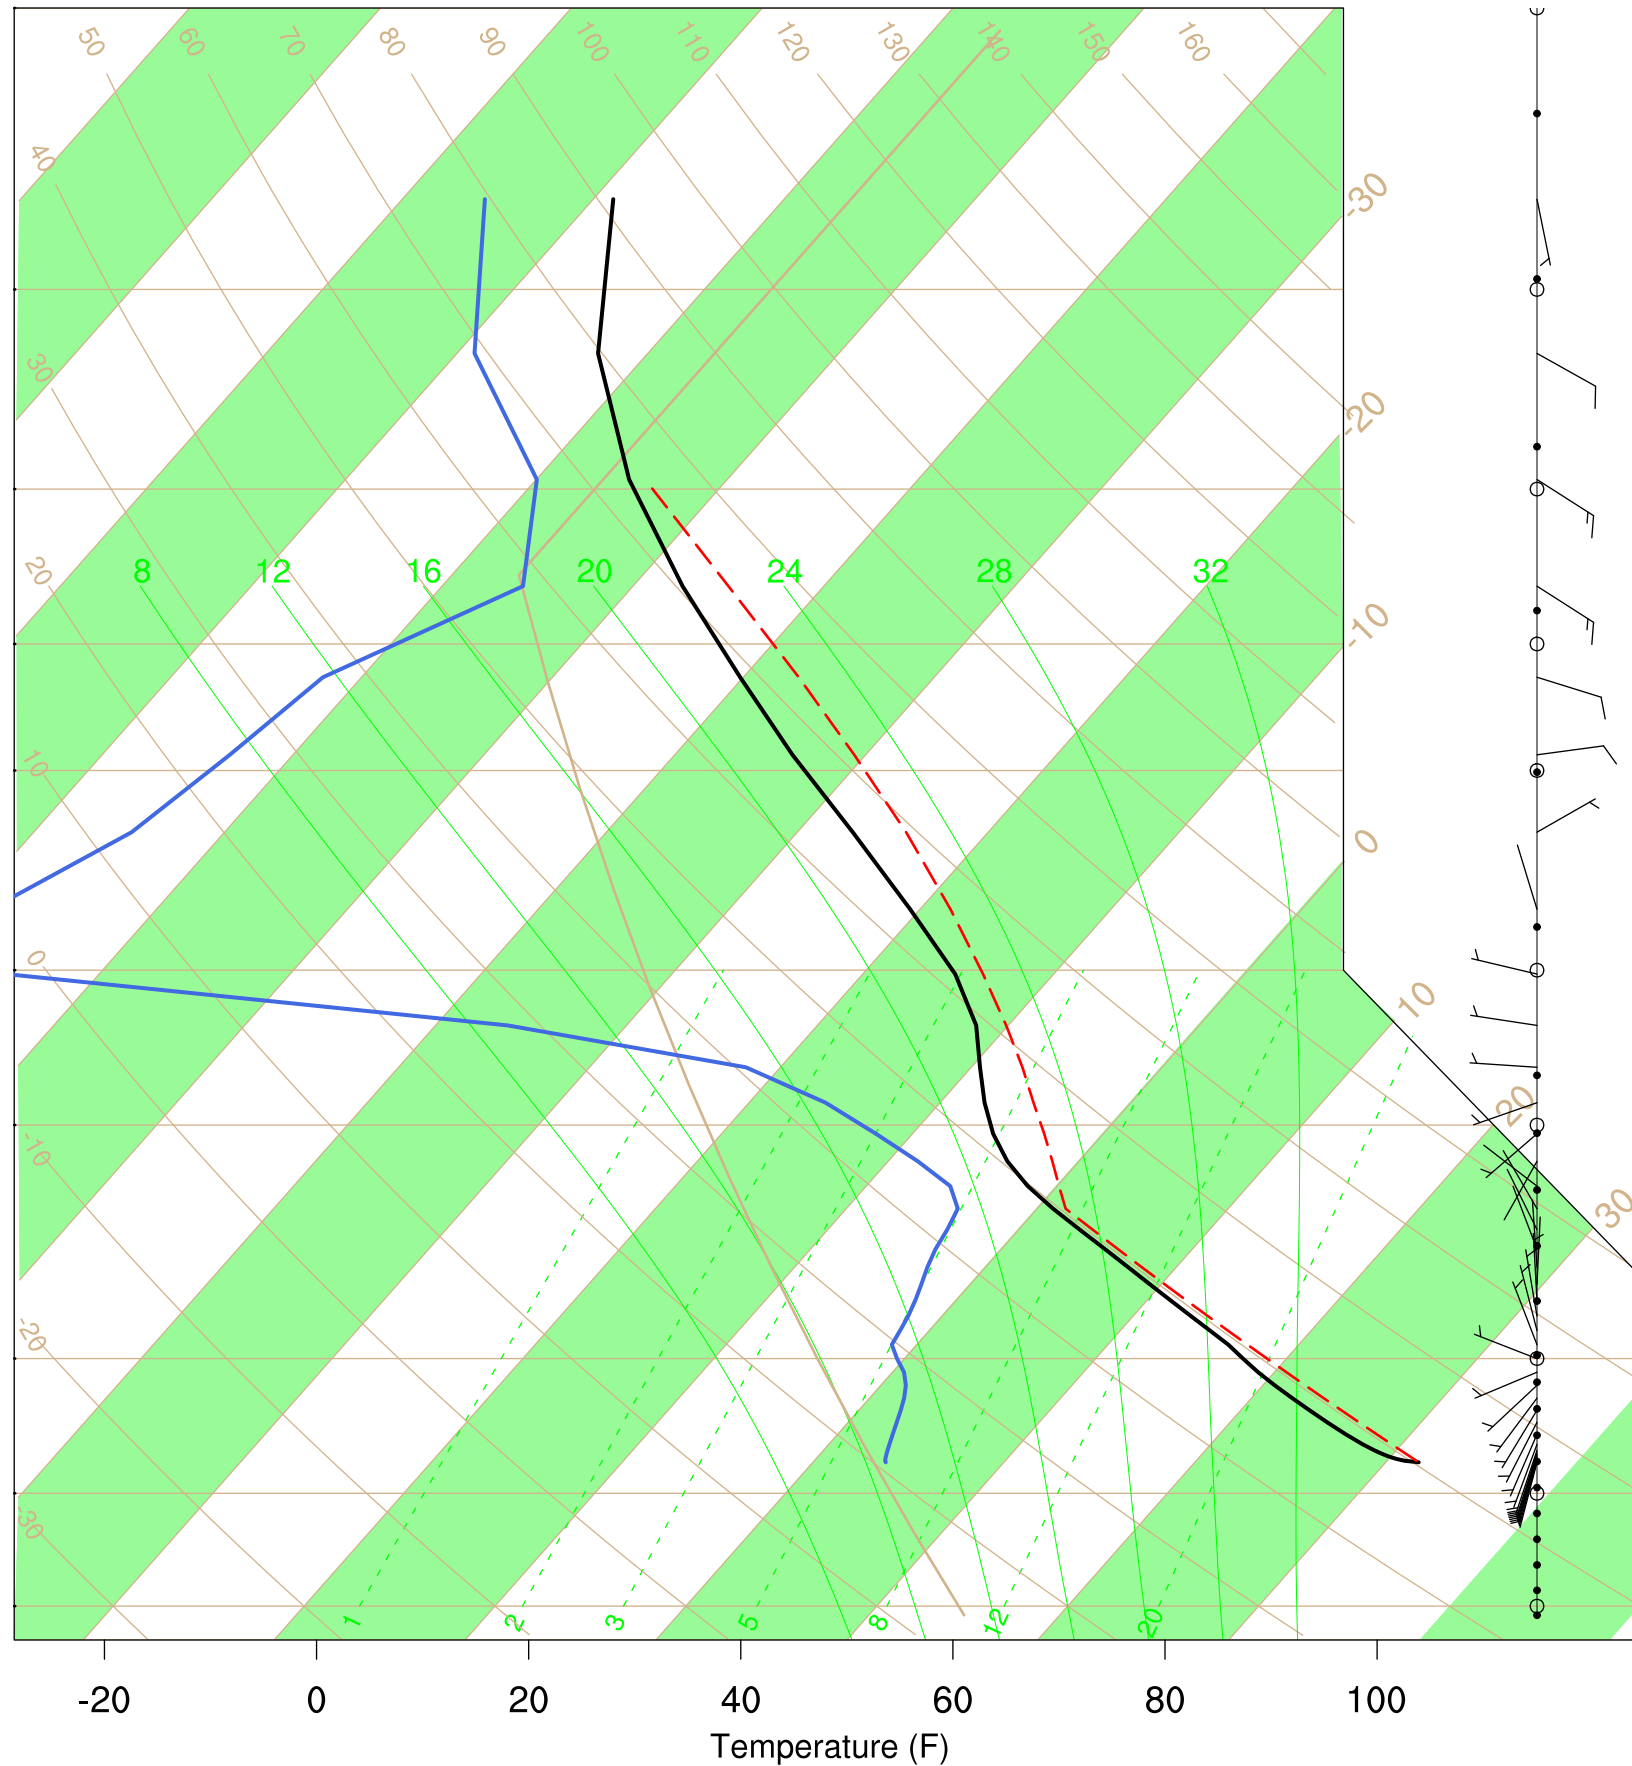

Show Low, AZ

8 Jul 2020 17:45 UTC - 12 Jul 2020 6:15 UTC

Show Low, AZ 8Jul 2020 17Z

Plcl=578 Tlcl[C]=1 Shox=0 Pwat[cm]=2 Cape[J]= 181

Show Low, AZ 9Jul 2020 5Z

Plcl=638 Tlcl[C]=2 Shox=0 Pwat[cm]=1 Cape[J]= 0

Show Low, AZ 9Jul 2020 17Z

Plcl=603 Tlcl[C]=3 Shox=0 Pwat[cm]=2 Cape[J]= 813

Show Low, AZ 10Jul 2020 5Z

Plcl=649 Tlcl[C]=4 Shox=0 Pwat[cm]=2 Cape[J]= 0

Show Low, AZ 10Jul 2020 17Z

Plcl=582 Tlcl[C]=1 Shox=0 Pwat[cm]=2 Cape[J]= 714

Show Low, AZ 11 Jul 2020 5Z

Ptcl=619 Tlcl[C]=2 Shox=0 Pwat[cm]=2 Cape[J]= 16

Show Low, AZ 11Jul 2020 17Z

Plcl=554 Tlcl[C]=-1 Shox=0 Pwat[cm]=2 Cape[J]= 806

Show Low, AZ 12Jul 2020 5Z

Ptcl=634 Tlcl[C]=3 Shox=0 Pwat[cm]=2 Cape[J]= 19