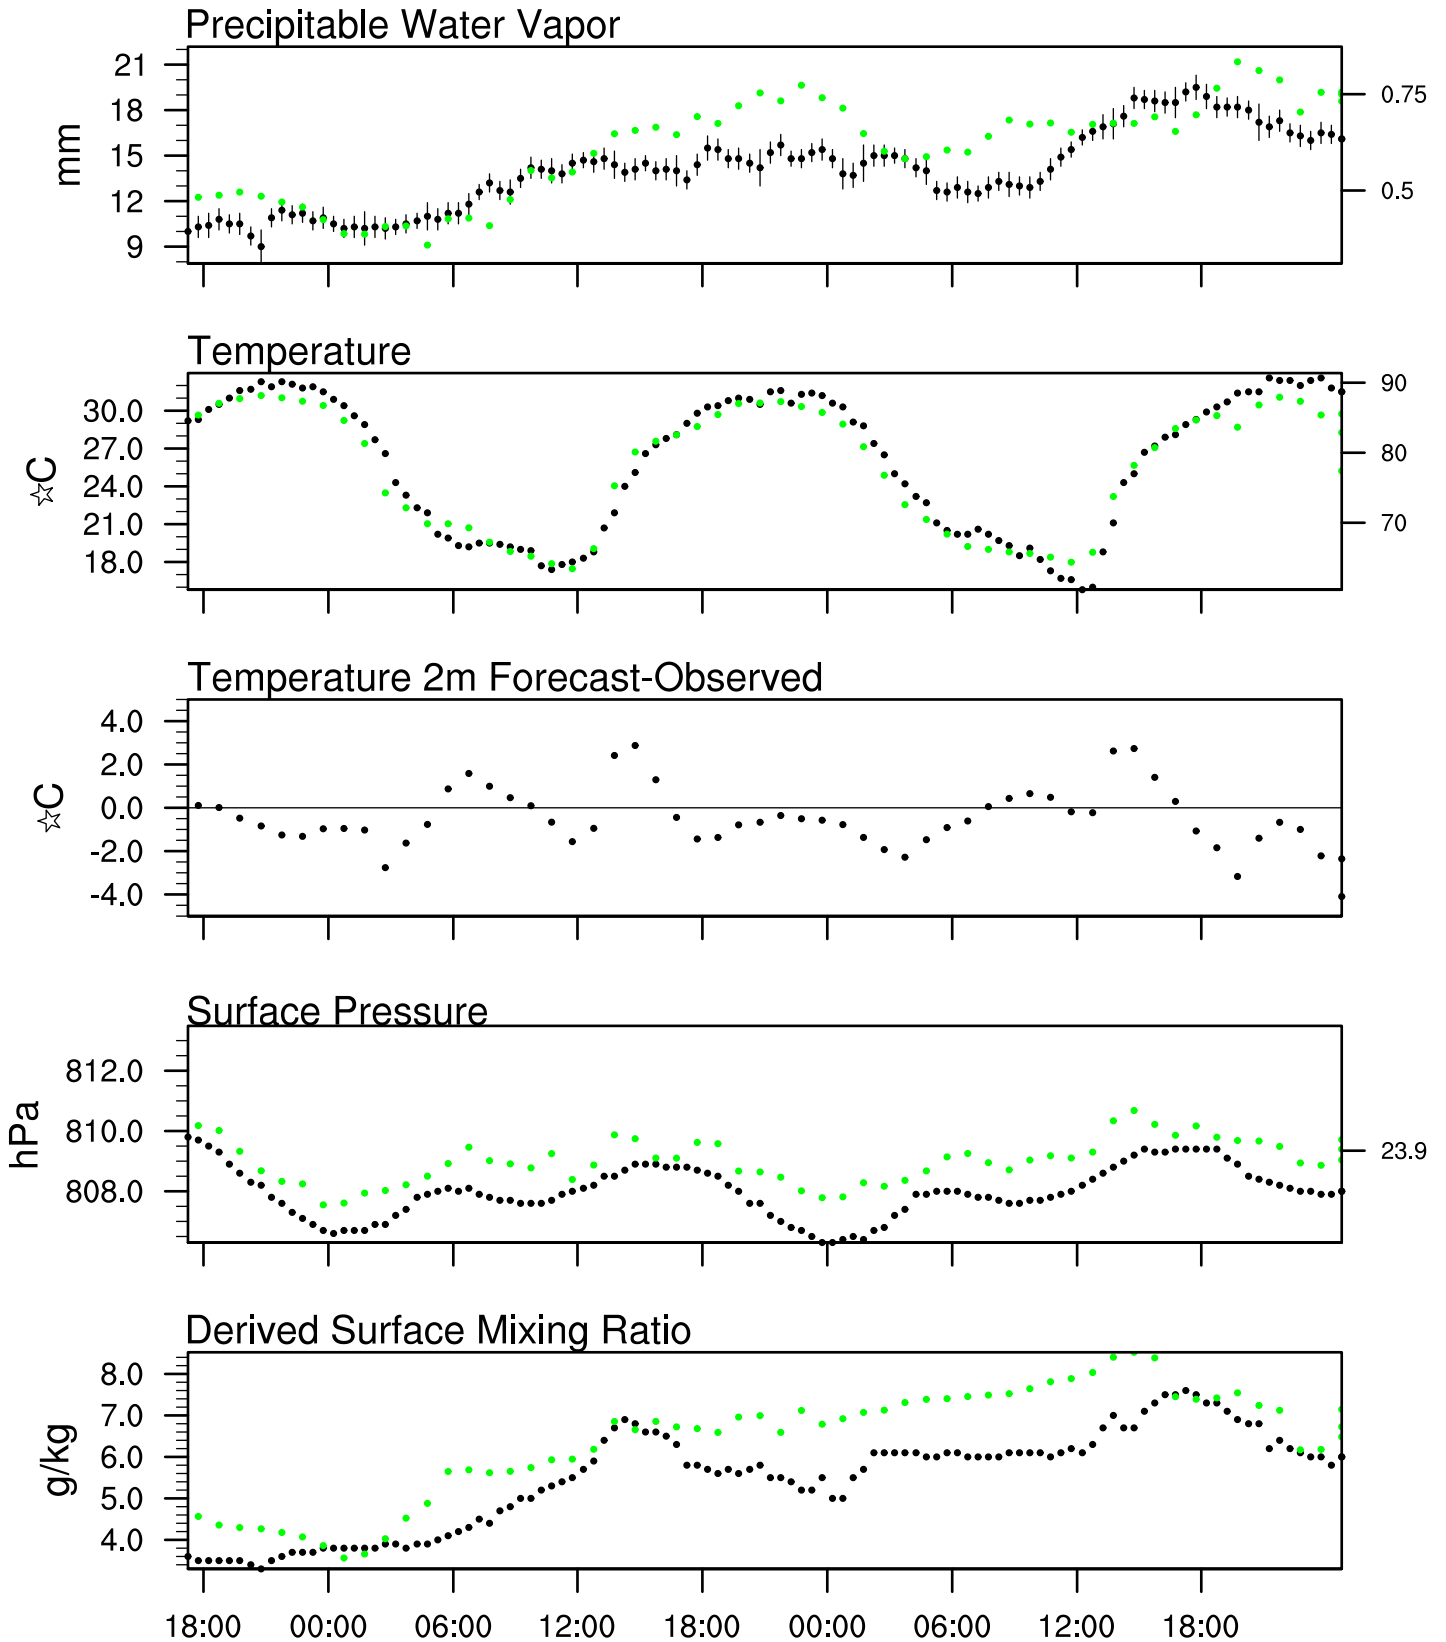

Show Low, AZ

7 Jul 2020 17:45 UTC - 11 Jul 2020 6:15 UTC

Show Low, AZ 7Jul 2020 17Z

Plcl=536 Tlcl[C]=-5 Shox=0 Pwat[cm]=1 Cape[J]= 8

Show Low, AZ 8Jul 2020 5Z

Plcl=612 Tlcl[C]=-1 Shox=0 Pwat[cm]=1 Cape[J]= 0

Show Low, AZ 8Jul 2020 17Z

Plcl=588 Tlcl[C]=0 Shox=0 Pwat[cm]=2 Cape[J]= 156

Show Low, AZ 9Jul 2020 5Z

Ptcl=649 Tlcl[C]=3 Shox=0 Pwat[cm]=2 Cape[J]= 0

Show Low, AZ 9Jul 2020 17Z

Plcl=596 Tlcl[C]=2 Shox=0 Pwat[cm]=2 Cape[J]= 148

Show Low, AZ 10Jul 2020 5Z

Plcl=642 Tlcl[C]=3 Shox=0 Pwat[cm]=2 Cape[J]= 0

Show Low, AZ 10Jul 2020 17Z

Plcl=572 Tlcl[C]=0 Shox=0 Pwat[cm]=2 Cape[J]= 331

Show Low, AZ 11 Jul 2020 5Z

Plcl=599 Tlcl[C]=0 Shox=0 Pwat[cm]=2 Cape[J]= 0