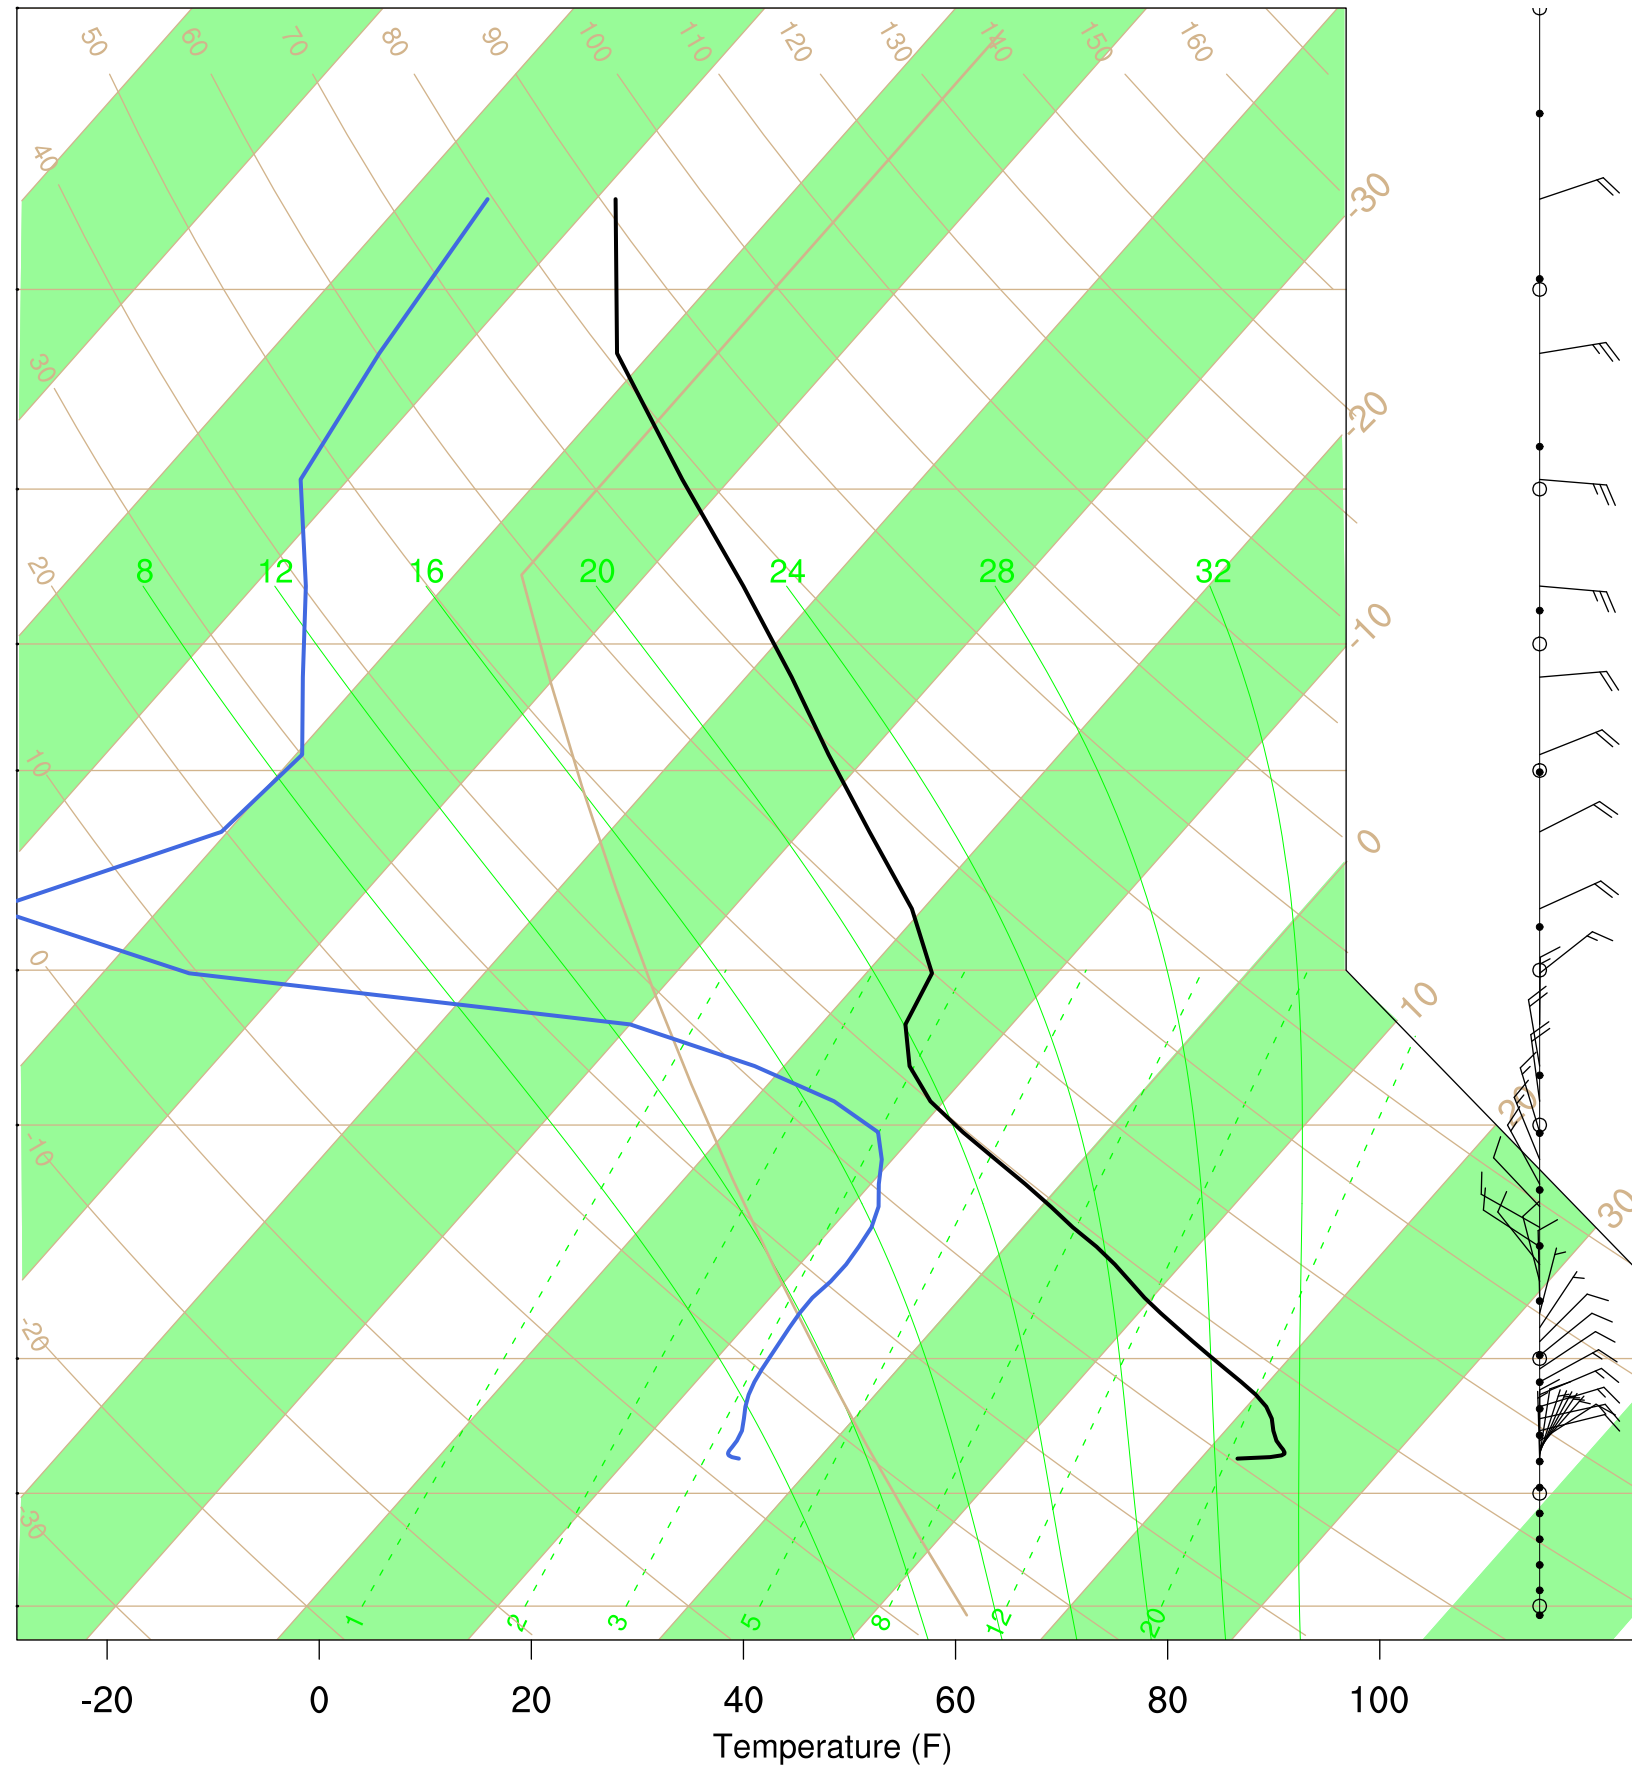

Show Low, AZ

6 Jul 2020 17:45 UTC - 10 Jul 2020 6:15 UTC

Show Low, AZ 6Jul 2020 17Z

Plcl=526 Tlcl[C]=-5 Shox=0 Pwat[cm]=1 Cape[J]= 523

Show Low, AZ 7Jul 2020 5Z

Plcl=560 Tlcl[C]=-8 Shox=0 Pwat[cm]=1 Cape[J]= 0

Show Low, AZ 7Jul 2020 17Z

PlcI=549 Tlcl[C]=-4 Shox=0 Pwat[cm]=2 Cape[J]= 190

Show Low, AZ 8Jul 2020 5Z

Ptcl=607 Tlcl[C]=-1 Shox=0 Pwat[cm]=1 Cape[J]= 0

Show Low, AZ 8Jul 2020 17Z

Plcl=580 Tlcl[C]=0 Shox=0 Pwat[cm]=2 Cape[J]= 137

Show Low, AZ 9Jul 2020 5Z

Plcl=644 Tlcl[C]=2 Shox=0 Pwat[cm]=1 Cape[J]= 0

Show Low, AZ 9Jul 2020 17Z

Plcl=590 Tlcl[C]=1 Shox=0 Pwat[cm]=2 Cape[J]= 290

Show Low, AZ 10Jul 2020 5Z

Plcl=642 Tlcl[C]=3 Shox=0 Pwat[cm]=2 Cape[J]= 0