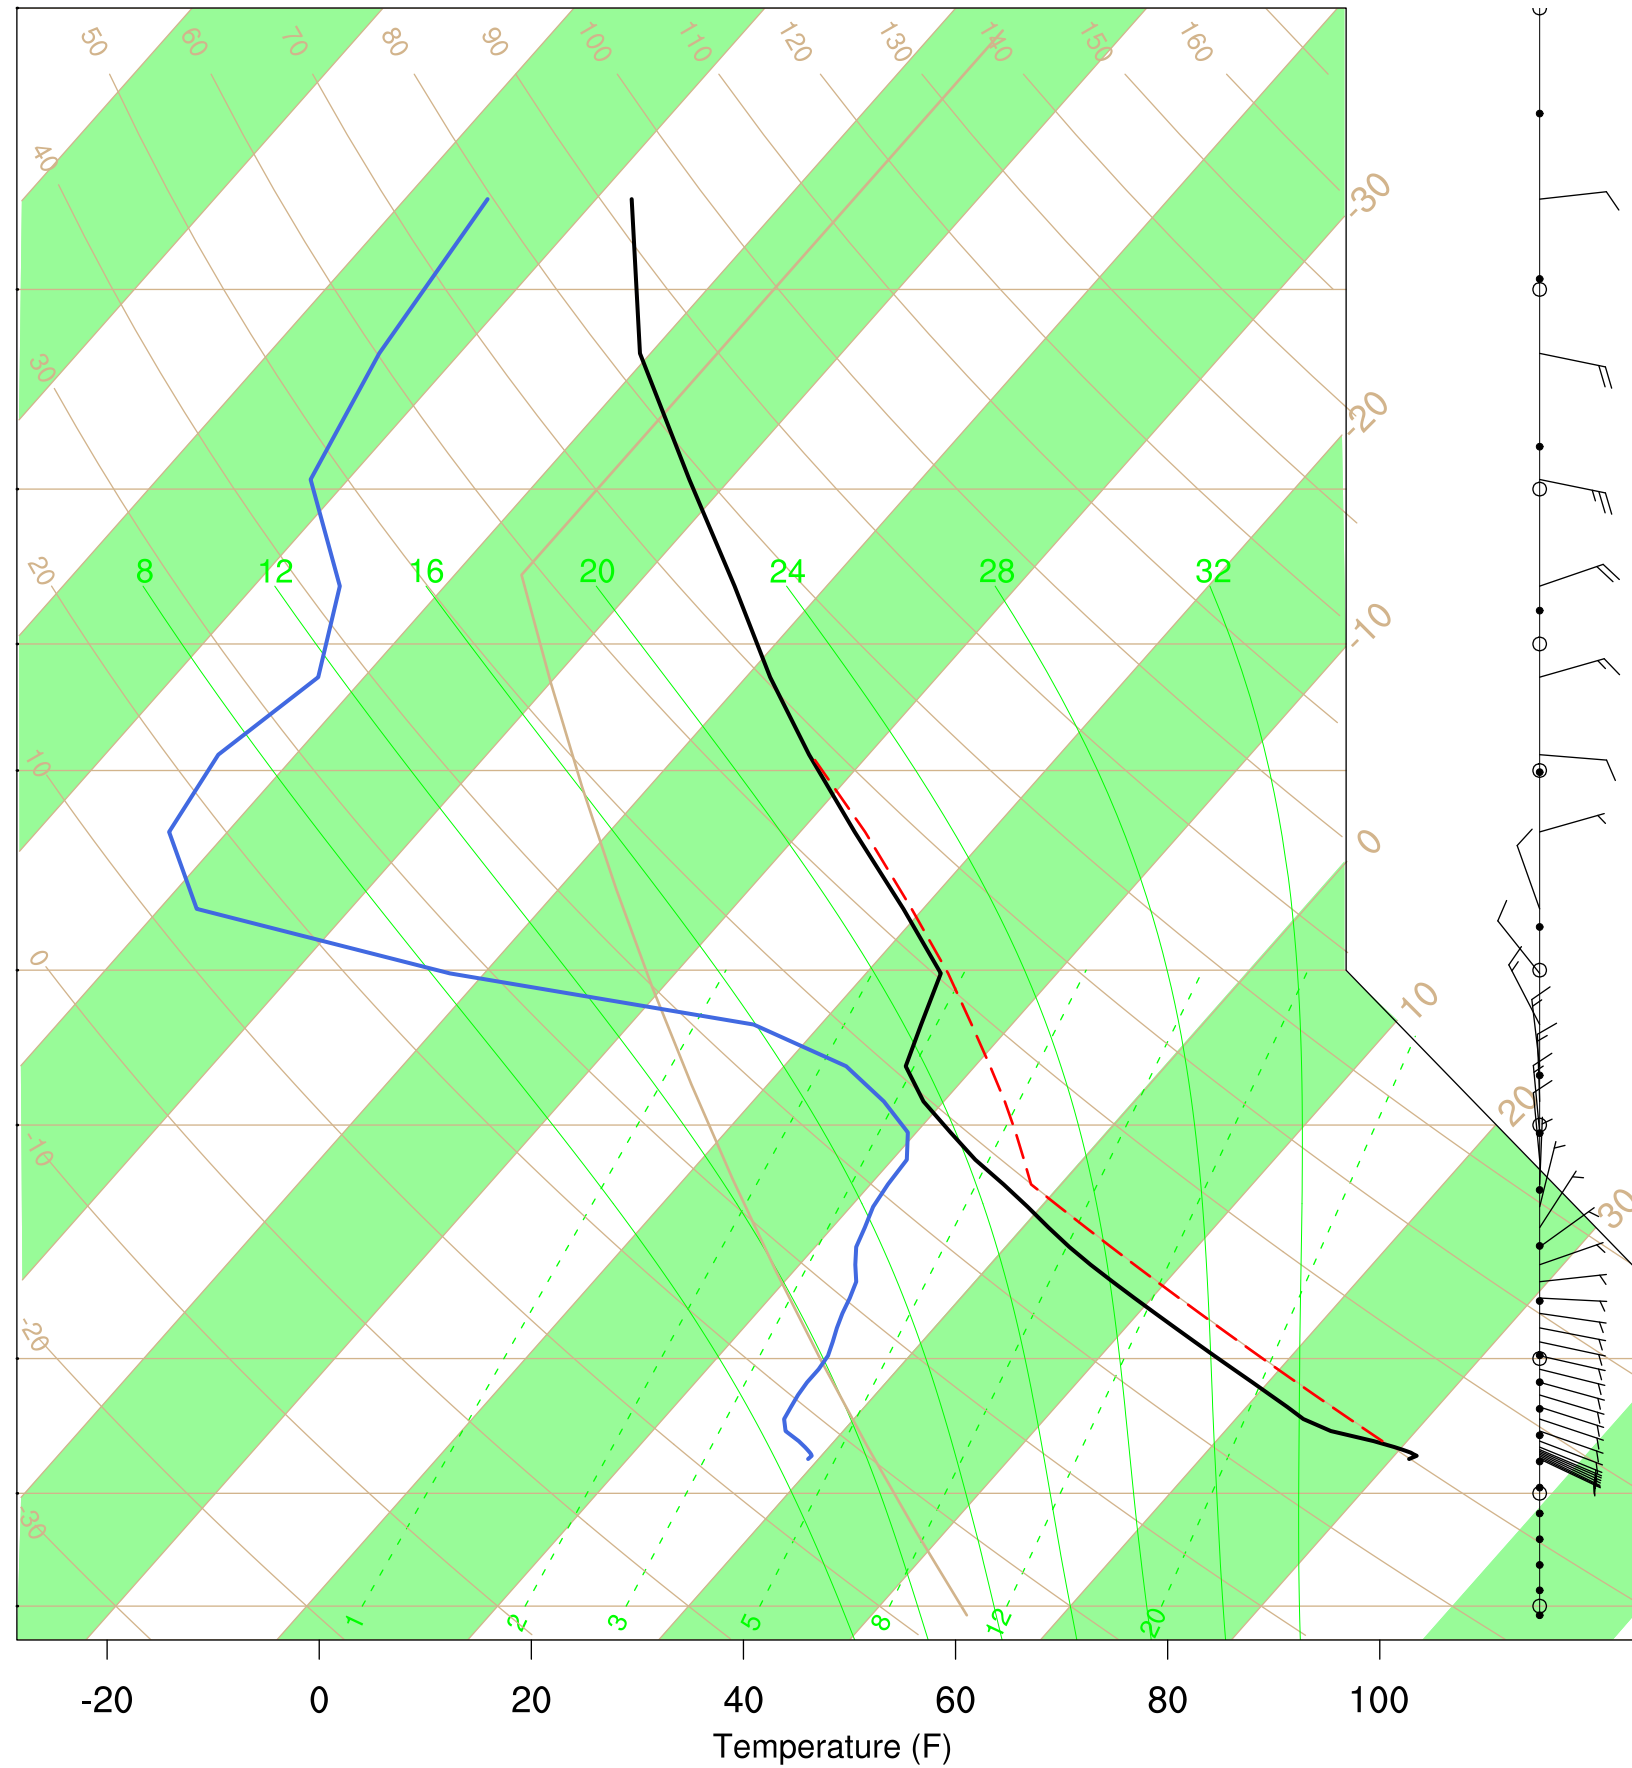

Show Low, AZ

6 Jul 2020 17:45 UTC - 10 Jul 2020 6:15 UTC

Show Low, AZ 6Jul 2020 17Z

Plcl=526 Tlcl[C]=-5 Shox=0 Pwat[cm]=1 Cape[J]= 523

Show Low, AZ 7Jul 2020 5Z

Plcl=560 Tlcl[C]=-8 Shox=0 Pwat[cm]=1 Cape[J]= 0

Show Low, AZ 7Jul 2020 17Z

PlcI=549 Tlcl[C]=-4 Shox=0 Pwat[cm]=2 Cape[J]= 190

Show Low, AZ 8Jul 2020 5Z

Ptcl=607 Tlcl[C]=-1 Shox=0 Pwat[cm]=1 Cape[J]= 0

Show Low, AZ 8Jul 2020 17Z

Plcl=580 Tlcl[C]=0 Shox=0 Pwat[cm]=2 Cape[J]= 137

Show Low, AZ 9Jul 2020 5Z

Plcl=644 Tlcl[C]=2 Shox=0 Pwat[cm]=1 Cape[J]= 0

Show Low, AZ 9Jul 2020 17Z

Plcl=590 Tlcl[C]=1 Shox=0 Pwat[cm]=2 Cape[J]= 290

Show Low, AZ 10Jul 2020 5Z

Plcl=642 Tlcl[C]=3 Shox=0 Pwat[cm]=2 Cape[J]= 0