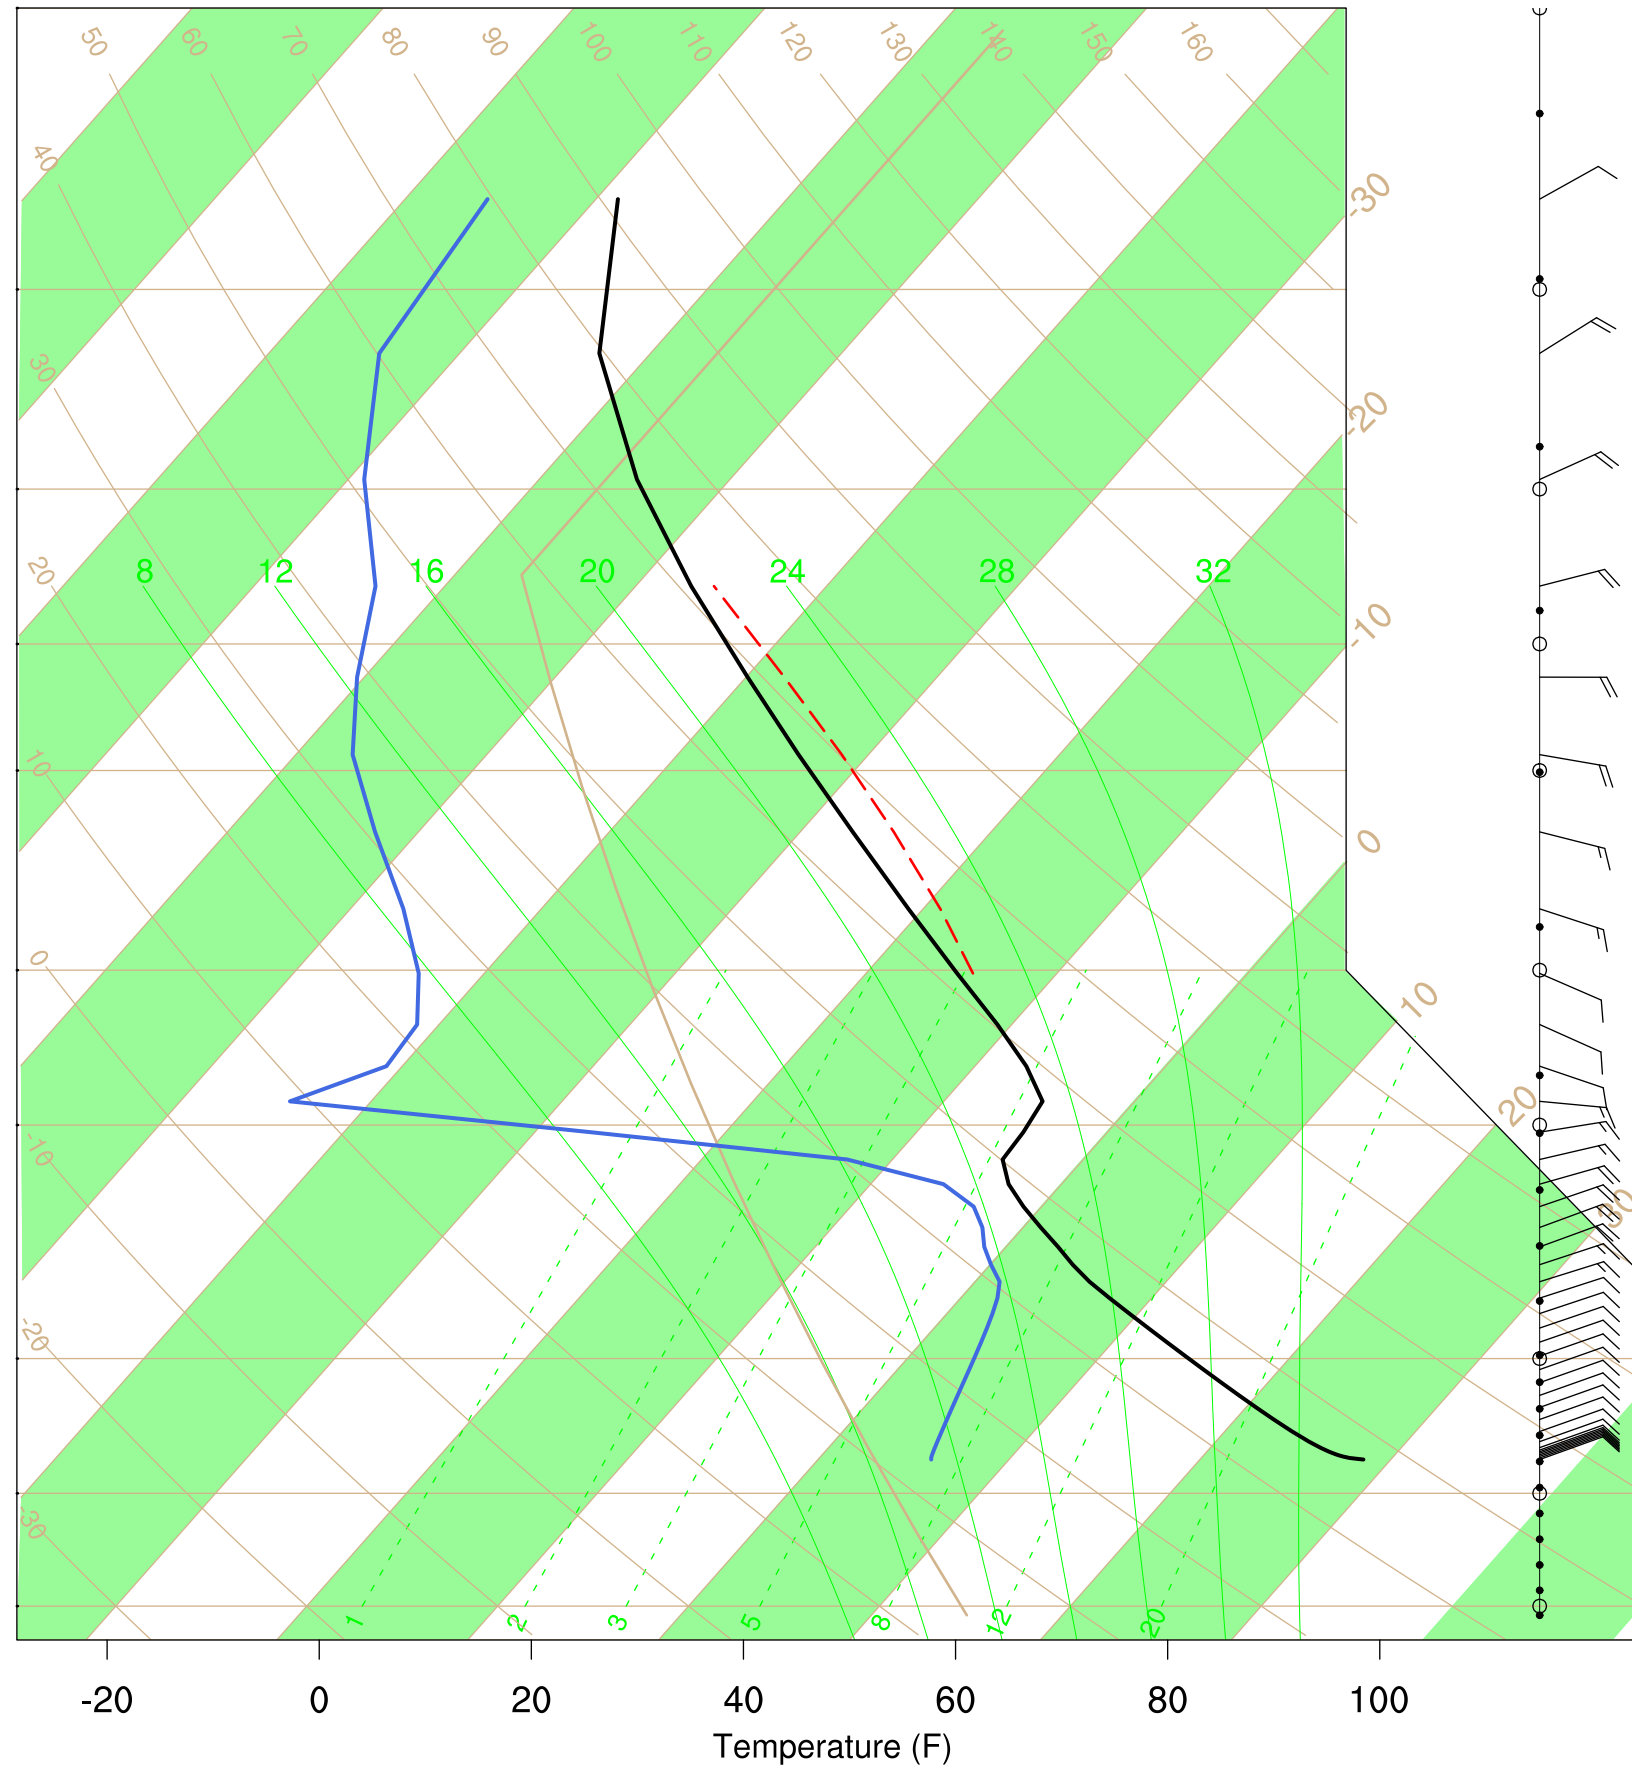

Show Low, AZ

6 Jul 2020 17:45 UTC - 10 Jul 2020 6:15 UTC

Show Low, AZ 6Jul 2020 17Z

Plcl=526 Tlcl[C]=-5 Shox=0 Pwat[cm]=1 Cape[J]= 523

Show Low, AZ 7Jul 2020 5Z

Plcl=560 Tlcl[C]=-8 Shox=0 Pwat[cm]=1 Cape[J]= 0

Show Low, AZ 7Jul 2020 17Z

PlcI=549 Tlcl[C]=-4 Shox=0 Pwat[cm]=2 Cape[J]= 190

Show Low, AZ 8Jul 2020 5Z

Ptcl=607 Tlcl[C]=-1 Shox=0 Pwat[cm]=1 Cape[J]= 0

Show Low, AZ 8Jul 2020 17Z

Plcl=580 Tlcl[C]=0 Shox=0 Pwat[cm]=2 Cape[J]= 137

Show Low, AZ 9Jul 2020 5Z

Plcl=644 Tlcl[C]=2 Shox=0 Pwat[cm]=1 Cape[J]= 0

Show Low, AZ 9Jul 2020 17Z

Plcl=590 Tlcl[C]=1 Shox=0 Pwat[cm]=2 Cape[J]= 290

Show Low, AZ 10Jul 2020 5Z

Plcl=642 Tlcl[C]=3 Shox=0 Pwat[cm]=2 Cape[J]= 0