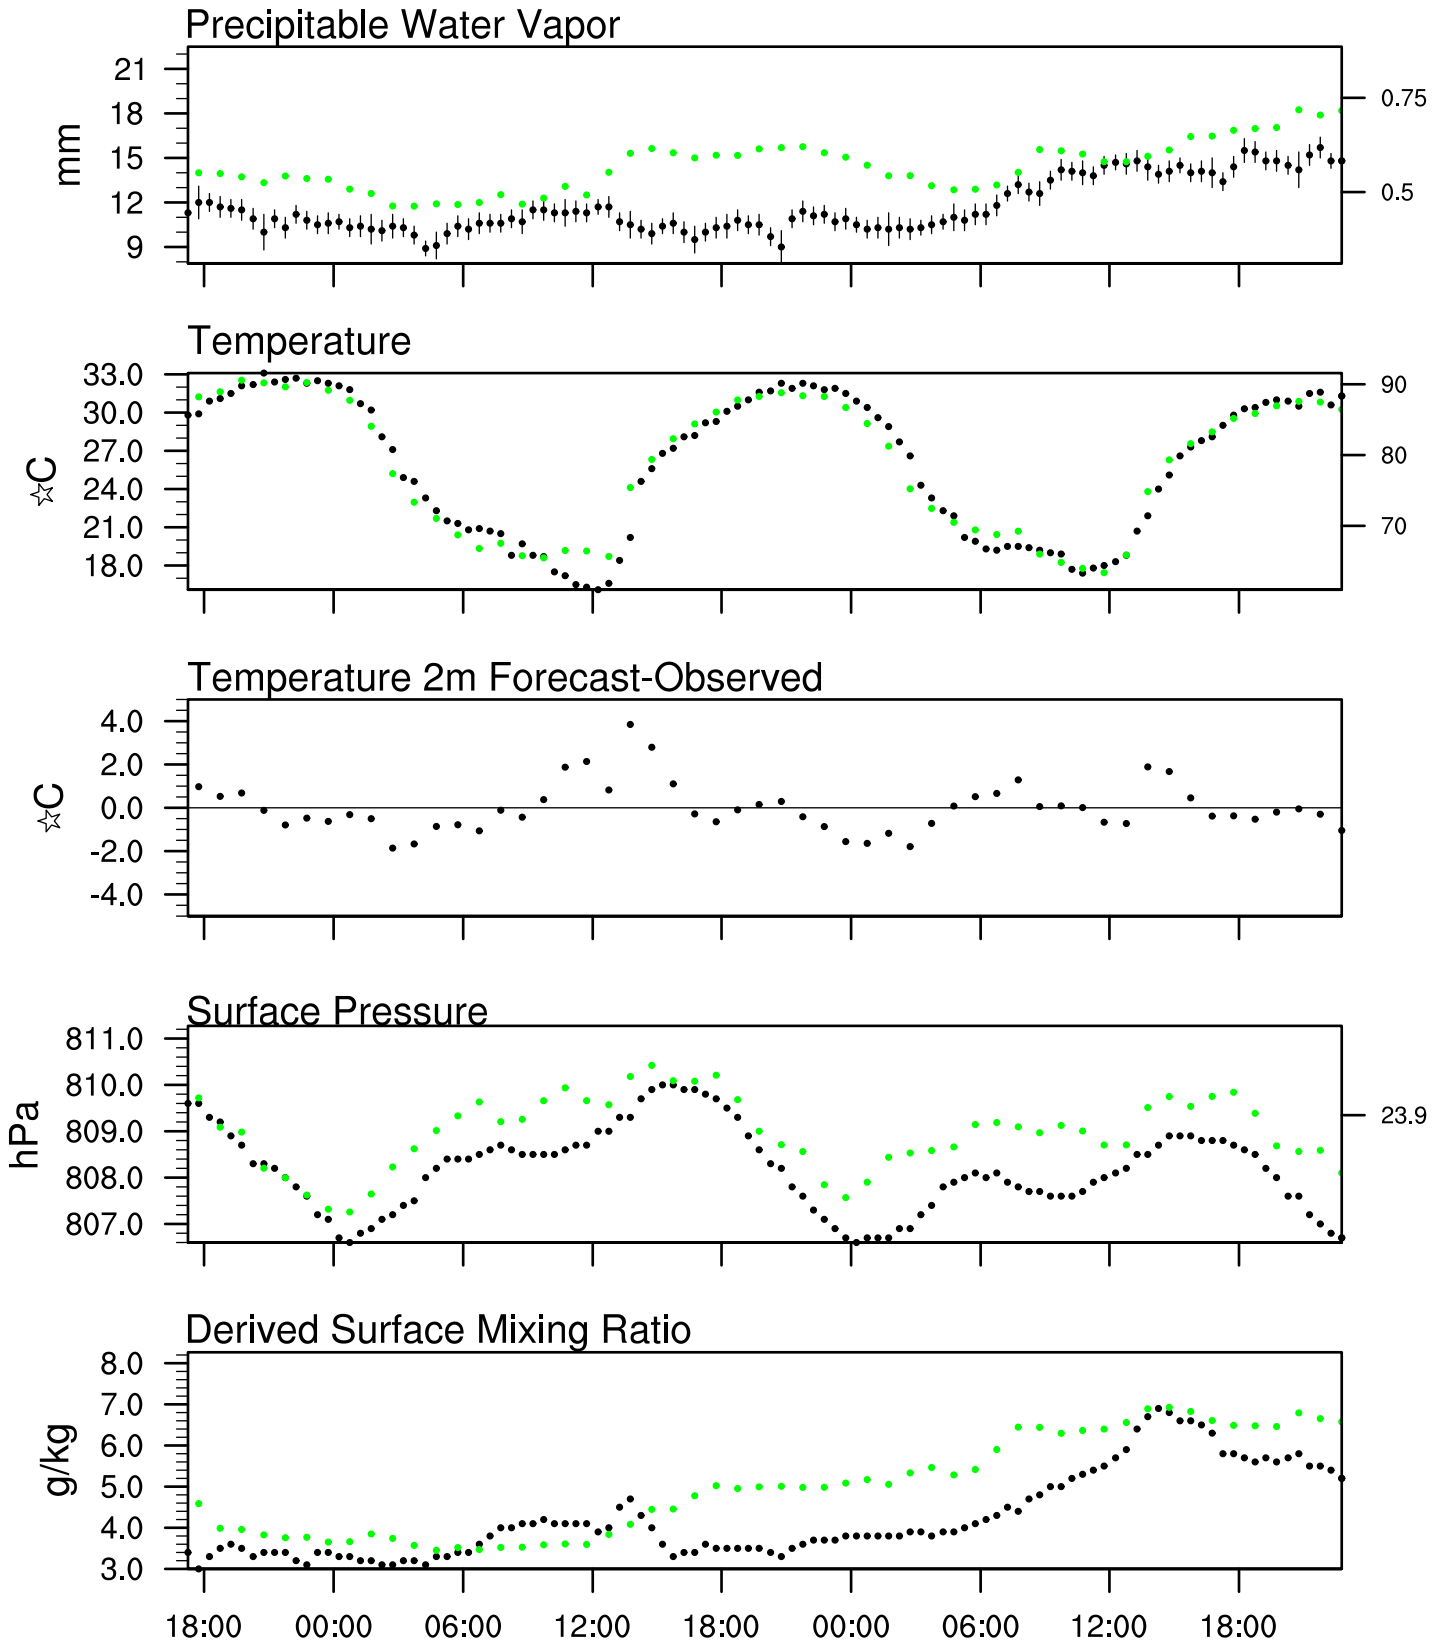

Show Low, AZ

6 Jul 2020 17:45 UTC - 10 Jul 2020 6:15 UTC

Show Low, AZ 6Jul 2020 17Z

Plcl=526 Tlcl[C]=-5 Shox=0 Pwat[cm]=1 Cape[J]= 523

Show Low, AZ 7Jul 2020 5Z

Plcl=560 Tlcl[C]=-8 Shox=0 Pwat[cm]=1 Cape[J]= 0

Show Low, AZ 7Jul 2020 17Z

PlcI=549 Tlcl[C]=-4 Shox=0 Pwat[cm]=2 Cape[J]= 190

Show Low, AZ 8Jul 2020 5Z

Ptcl=607 Tlcl[C]=-1 Shox=0 Pwat[cm]=1 Cape[J]= 0

Show Low, AZ 8Jul 2020 17Z

Plcl=580 Tlcl[C]=0 Shox=0 Pwat[cm]=2 Cape[J]= 137

Show Low, AZ 9Jul 2020 5Z

Plcl=644 Tlcl[C]=2 Shox=0 Pwat[cm]=1 Cape[J]= 0

Show Low, AZ 9Jul 2020 17Z

Plcl=590 Tlcl[C]=1 Shox=0 Pwat[cm]=2 Cape[J]= 290

Show Low, AZ 10Jul 2020 5Z

Plcl=642 Tlcl[C]=3 Shox=0 Pwat[cm]=2 Cape[J]= 0