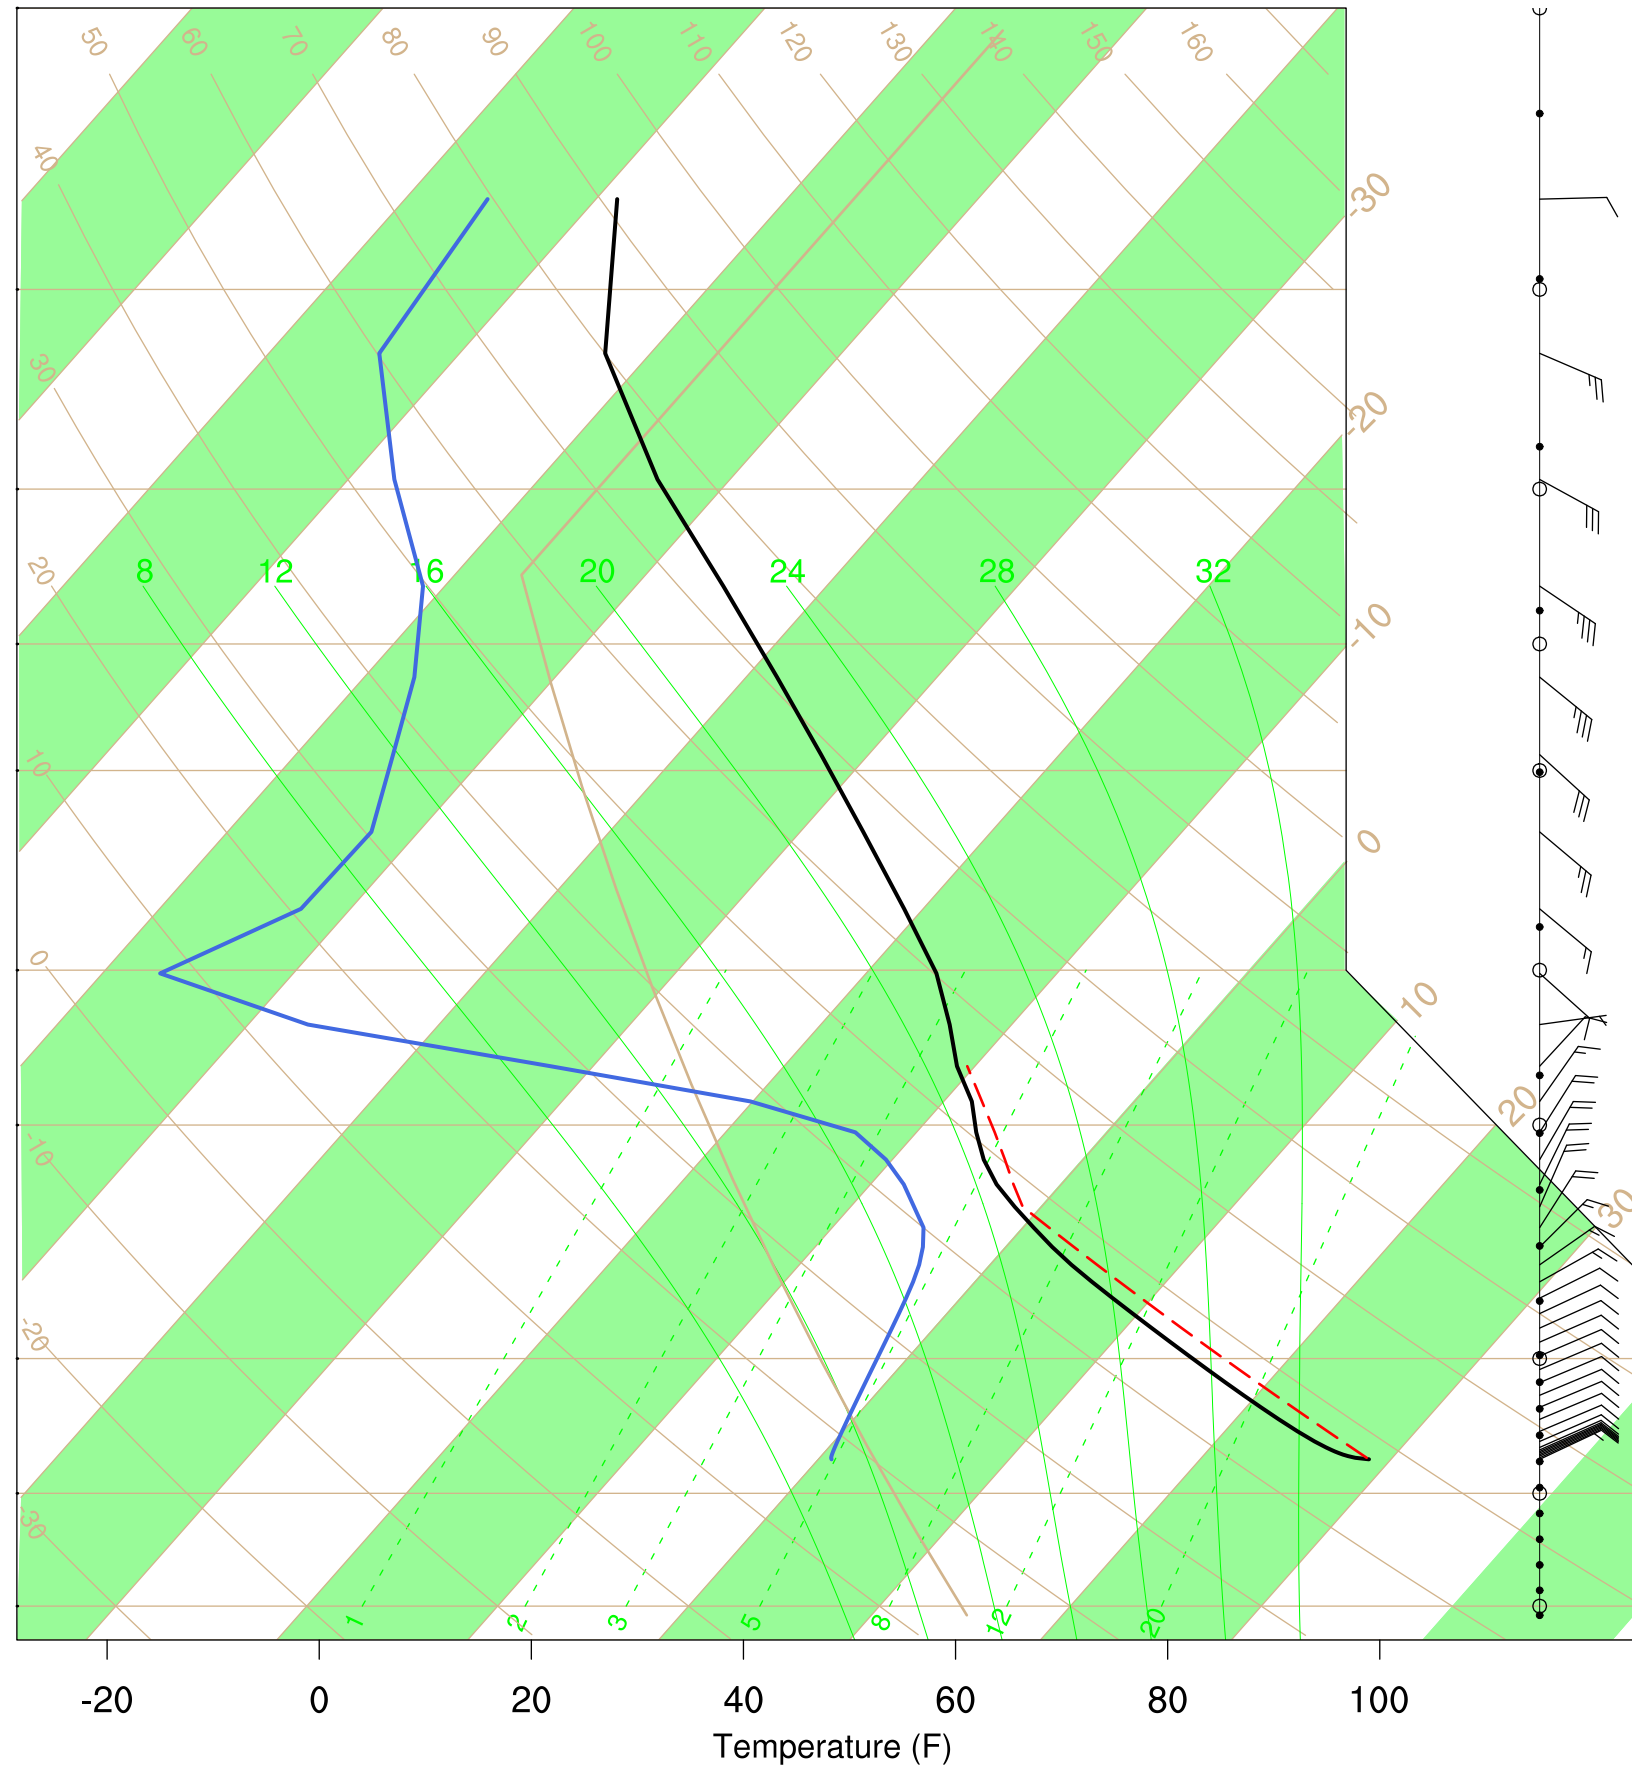

Show Low, AZ

6 Jul 2020 17:45 UTC - 10 Jul 2020 6:15 UTC

Show Low, AZ 6Jul 2020 17Z

Plcl=526 Tlcl[C]=-5 Shox=0 Pwat[cm]=1 Cape[J]= 523

Show Low, AZ 7Jul 2020 5Z

Plcl=560 Tlcl[C]=-8 Shox=0 Pwat[cm]=1 Cape[J]= 0

Show Low, AZ 7Jul 2020 17Z

PlcI=549 Tlcl[C]=-4 Shox=0 Pwat[cm]=2 Cape[J]= 190

Show Low, AZ 8Jul 2020 5Z

Ptcl=607 Tlcl[C]=-1 Shox=0 Pwat[cm]=1 Cape[J]= 0

Show Low, AZ 8Jul 2020 17Z

Plcl=580 Tlcl[C]=0 Shox=0 Pwat[cm]=2 Cape[J]= 137

Show Low, AZ 9Jul 2020 5Z

Plcl=644 Tlcl[C]=2 Shox=0 Pwat[cm]=1 Cape[J]= 0

Show Low, AZ 9Jul 2020 17Z

Plcl=590 Tlcl[C]=1 Shox=0 Pwat[cm]=2 Cape[J]= 290

Show Low, AZ 10Jul 2020 5Z

Plcl=642 Tlcl[C]=3 Shox=0 Pwat[cm]=2 Cape[J]= 0