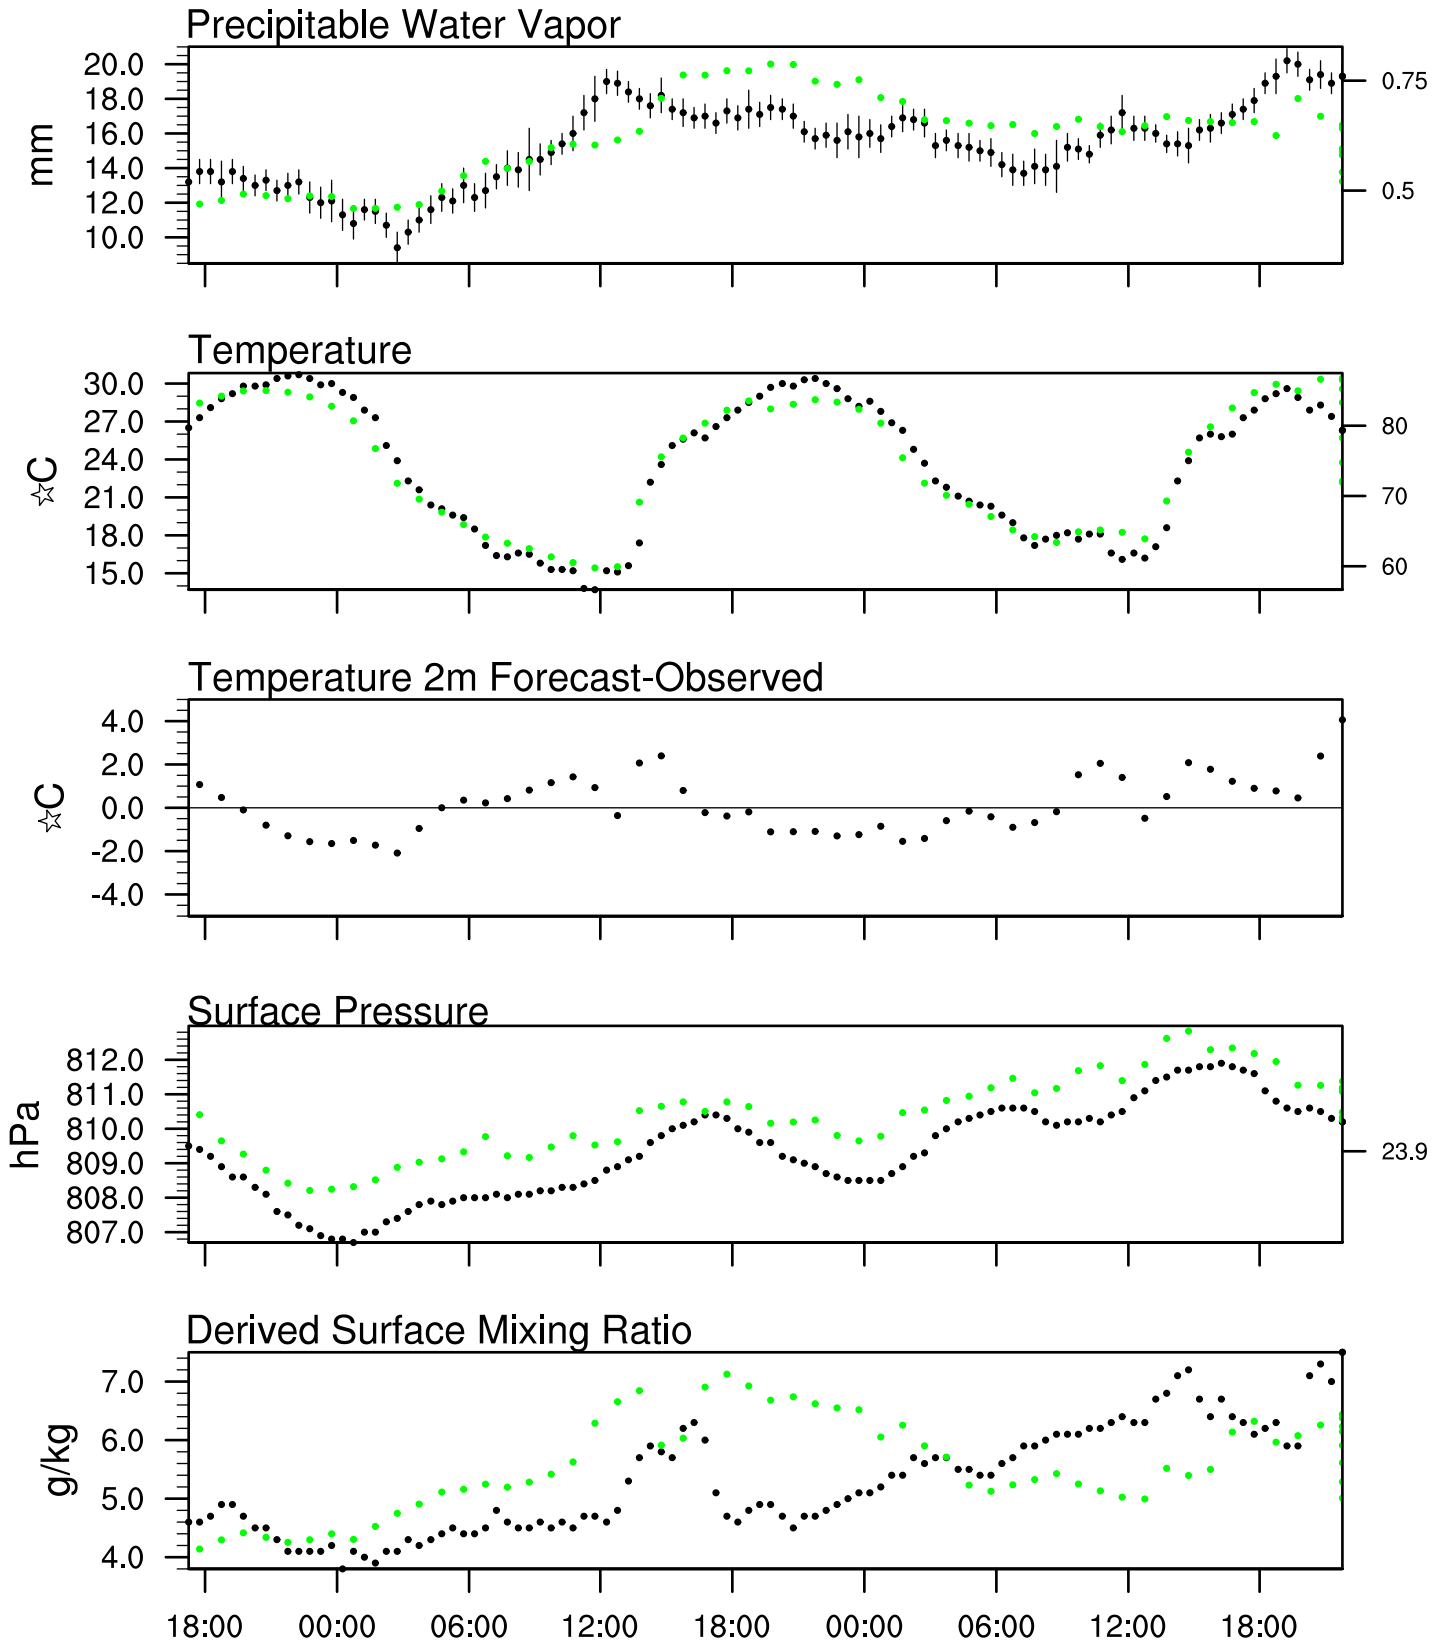

# Show Low, AZ

6 Aug 2020 17:45 UTC - 10 Aug 2020 6:15 UTC

# Show Low, AZ 6Aug 2020 17Z

Plcl=534 Tlcl[C]=-6 Shox=0 Pwat[cm]=1 Cape[J]= 0

# Show Low, AZ 7Aug 2020 5Z

Plcl=618 Tlcl[C]=-2 Shox=0 Pwat[cm]=1 Cape[J]= 0

# Show Low, AZ 7Aug 2020 17Z

Plcl=602 Tlcl[C]=1 Shox=0 Pwat[cm]=2 Cape[J]= 557