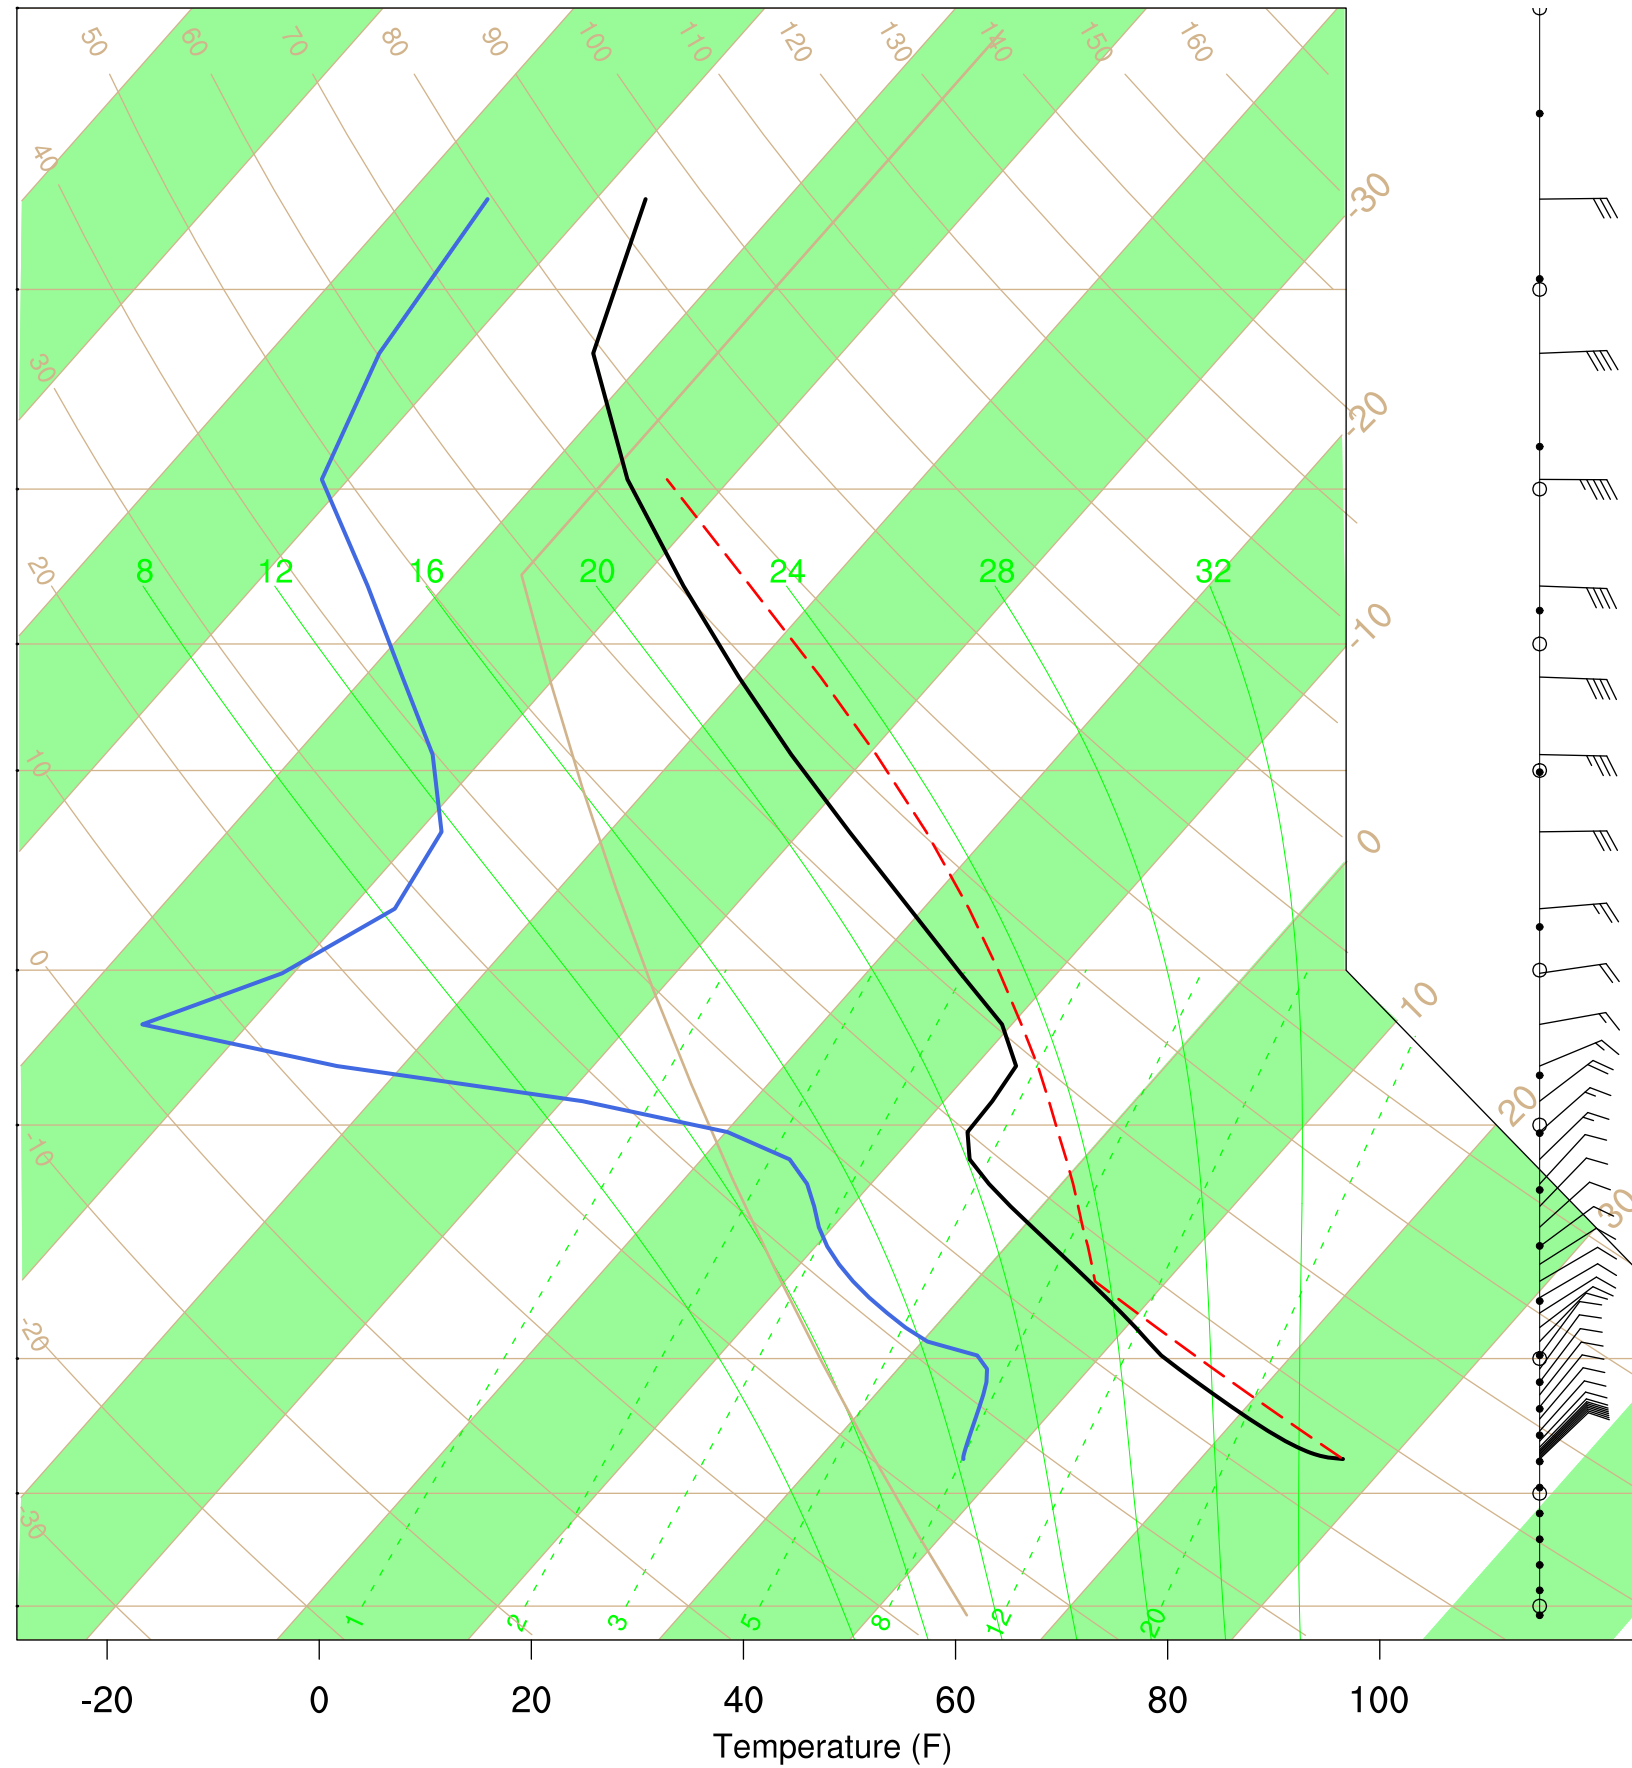

Show Low, AZ

5 Jul 2020 17:45 UTC - 9 Jul 2020 6:15 UTC

Show Low, AZ 6Jul 2020 5Z

Plcl=594 Tlcl[C]=-2 Shox=0 Pwat[cm]=1 Cape[J]= 0

Show Low, AZ 6Jul 2020 17Z

Plcl=512 Tlcl[C]=-9 Shox=0 Pwat[cm]=1 Cape[J]= 219

Show Low, AZ 7 Jul 2020 5Z

Plcl=551 Tlcl[C]=-9 Shox=0 Pwat[cm]=1 Cape[J]= 0

Show Low, AZ 7Jul 2020 17Z

Plcl=515 Tlcl[C]=-9 Shox=0 Pwat[cm]=1 Cape[J]= 173

Show Low, AZ 8Jul 2020 5Z

Plcl=612 Tlcl[C]=0 Shox=0 Pwat[cm]=1 Cape[J]= 0

Show Low, AZ 8Jul 2020 17Z

Plcl=612 Tlcl[C]=4 Shox=0 Pwat[cm]=2 Cape[J]= 1159

Show Low, AZ 9Jul 2020 5Z

Plcl=680 Tlcl[C]=7 Shox=0 Pwat[cm]=2 Cape[J]= 0