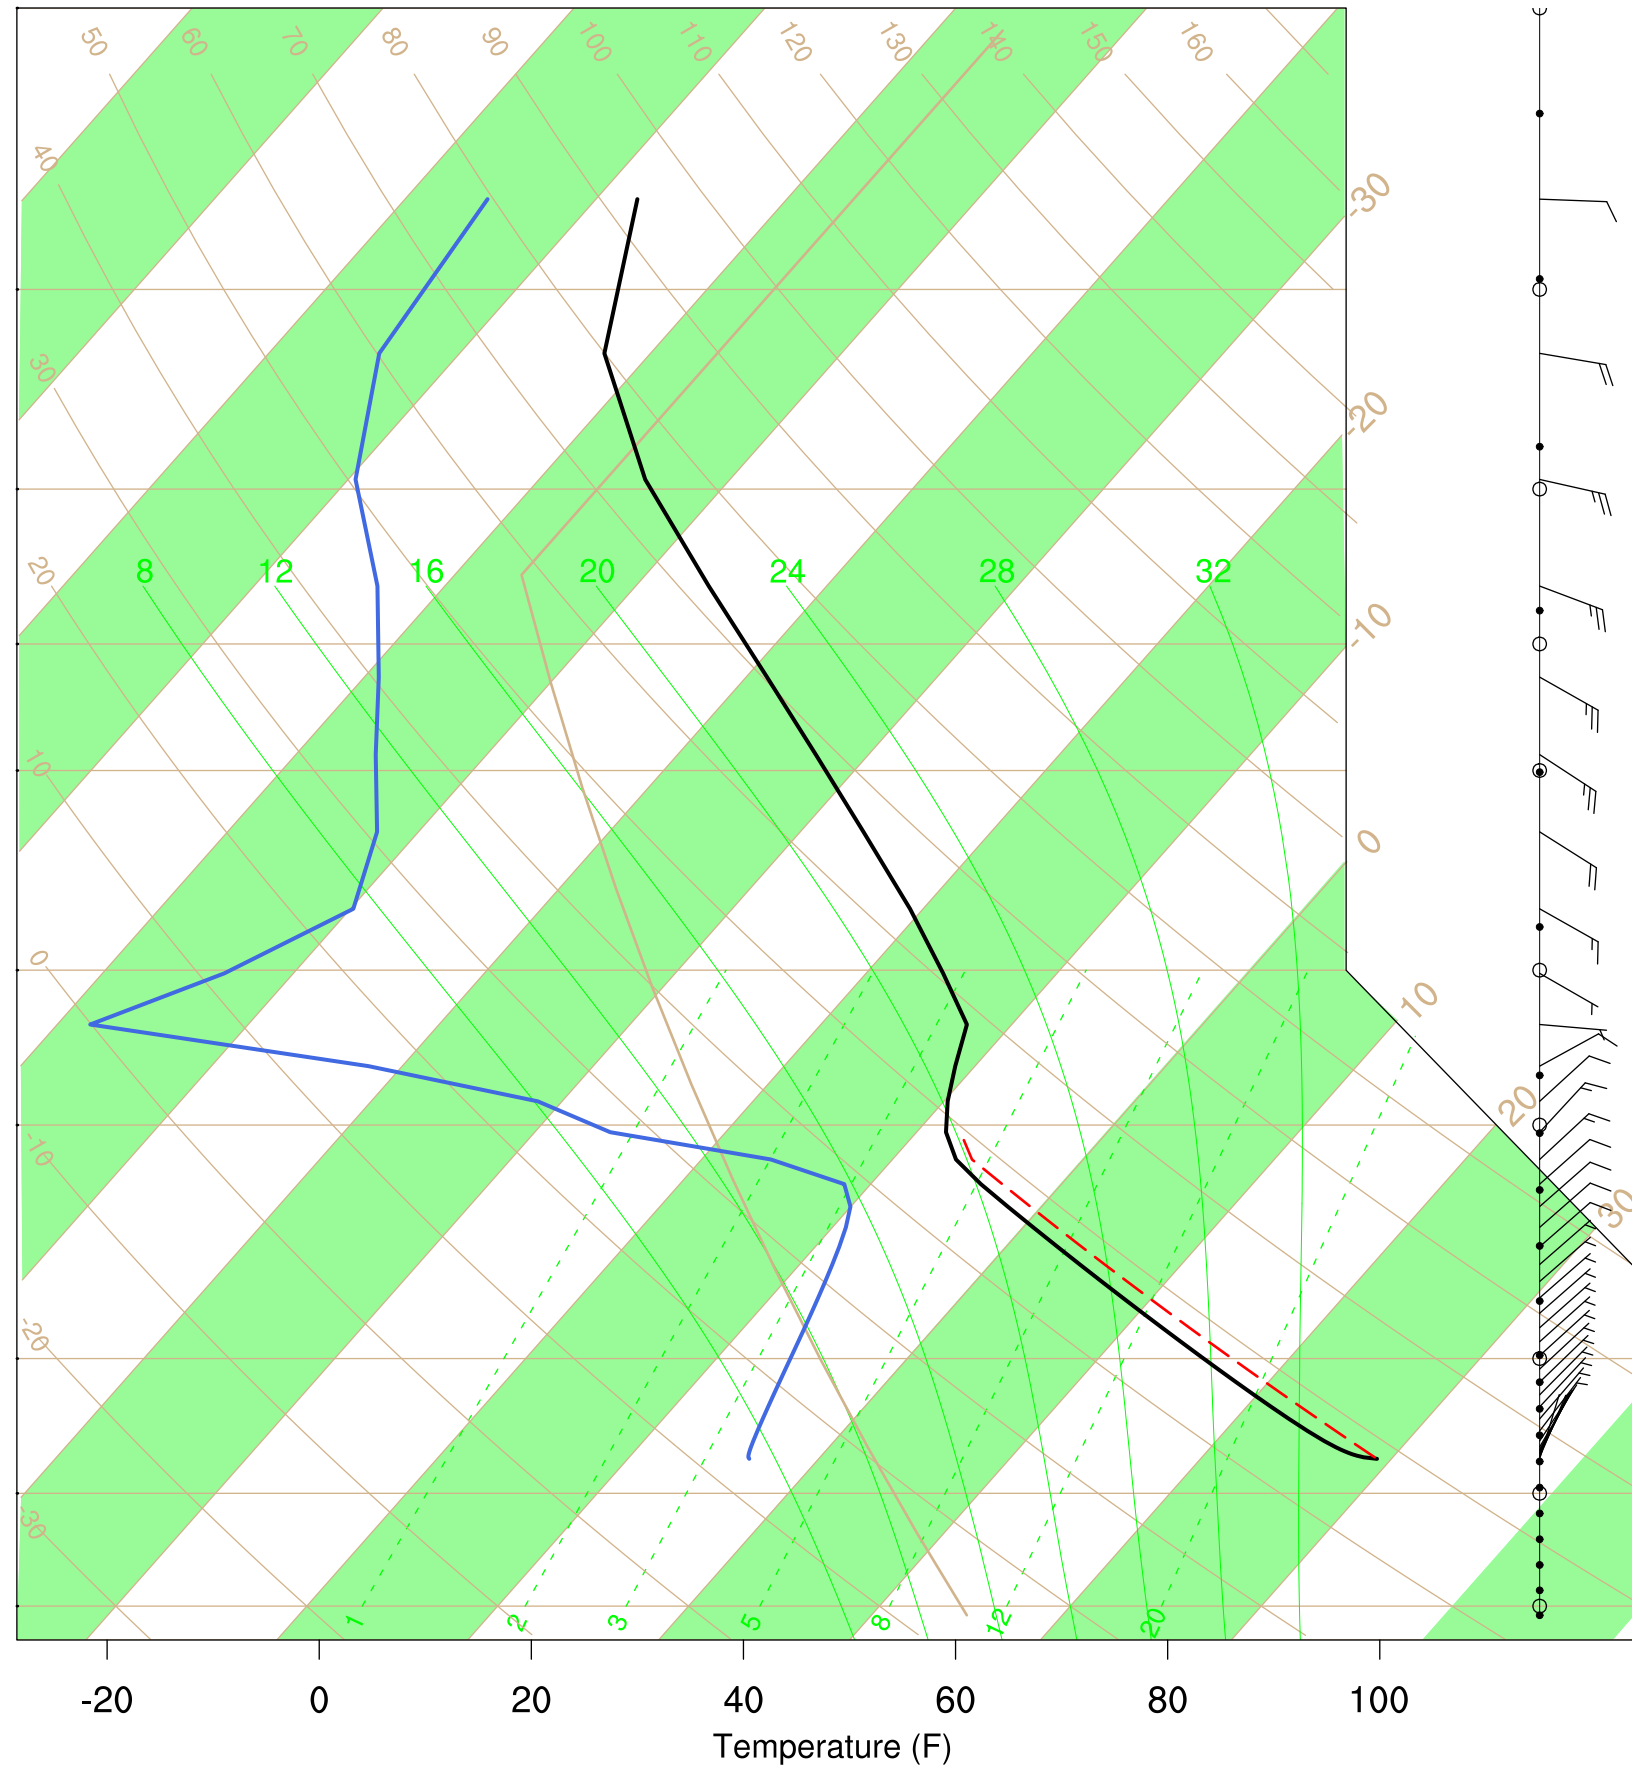

Show Low, AZ

5 Jul 2020 17:45 UTC - 9 Jul 2020 6:15 UTC

Show Low, AZ 6Jul 2020 5Z

Plcl=594 Tlcl[C]=-2 Shox=0 Pwat[cm]=1 Cape[J]= 0

Show Low, AZ 6Jul 2020 17Z

Plcl=512 Tlcl[C]=-9 Shox=0 Pwat[cm]=1 Cape[J]= 219

Show Low, AZ 7 Jul 2020 5Z

Plcl=551 Tlcl[C]=-9 Shox=0 Pwat[cm]=1 Cape[J]= 0

Show Low, AZ 7Jul 2020 17Z

Plcl=515 Tlcl[C]=-9 Shox=0 Pwat[cm]=1 Cape[J]= 173

Show Low, AZ 8Jul 2020 5Z

Plcl=612 Tlcl[C]=0 Shox=0 Pwat[cm]=1 Cape[J]= 0

Show Low, AZ 8Jul 2020 17Z

Plcl=612 Tlcl[C]=4 Shox=0 Pwat[cm]=2 Cape[J]= 1159

Show Low, AZ 9Jul 2020 5Z

Plcl=680 Tlcl[C]=7 Shox=0 Pwat[cm]=2 Cape[J]= 0