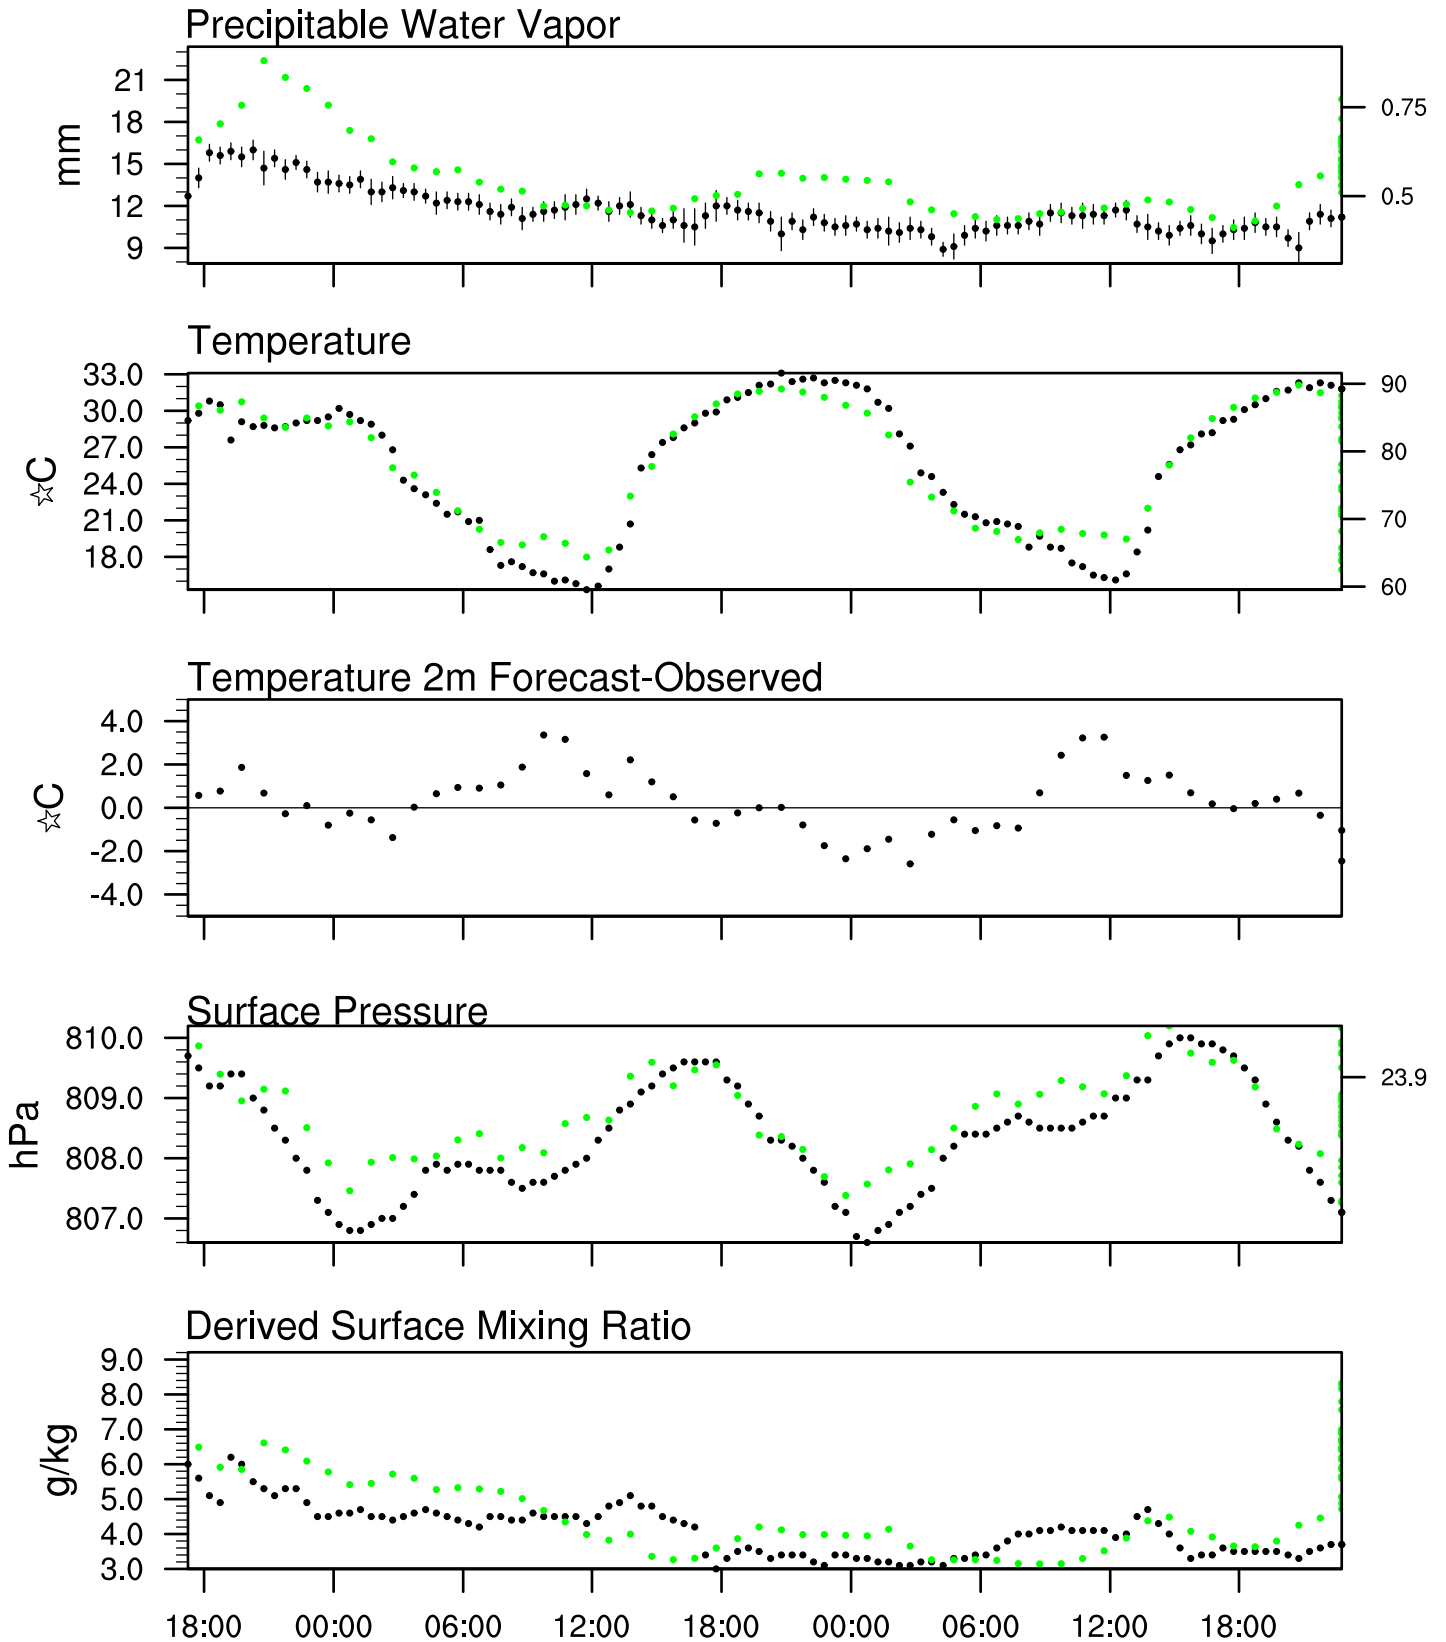

Show Low, AZ

5 Jul 2020 17:45 UTC - 9 Jul 2020 6:15 UTC

Show Low, AZ 6Jul 2020 5Z

Plcl=594 Tlcl[C]=-2 Shox=0 Pwat[cm]=1 Cape[J]= 0

Show Low, AZ 6Jul 2020 17Z

Plcl=512 Tlcl[C]=-9 Shox=0 Pwat[cm]=1 Cape[J]= 219

Show Low, AZ 7 Jul 2020 5Z

Plcl=551 Tlcl[C]=-9 Shox=0 Pwat[cm]=1 Cape[J]= 0

Show Low, AZ 7Jul 2020 17Z

Plcl=515 Tlcl[C]=-9 Shox=0 Pwat[cm]=1 Cape[J]= 173

Show Low, AZ 8Jul 2020 5Z

Plcl=612 Tlcl[C]=0 Shox=0 Pwat[cm]=1 Cape[J]= 0

Show Low, AZ 8Jul 2020 17Z

Plcl=612 Tlcl[C]=4 Shox=0 Pwat[cm]=2 Cape[J]= 1159

Show Low, AZ 9Jul 2020 5Z

Plcl=680 Tlcl[C]=7 Shox=0 Pwat[cm]=2 Cape[J]= 0