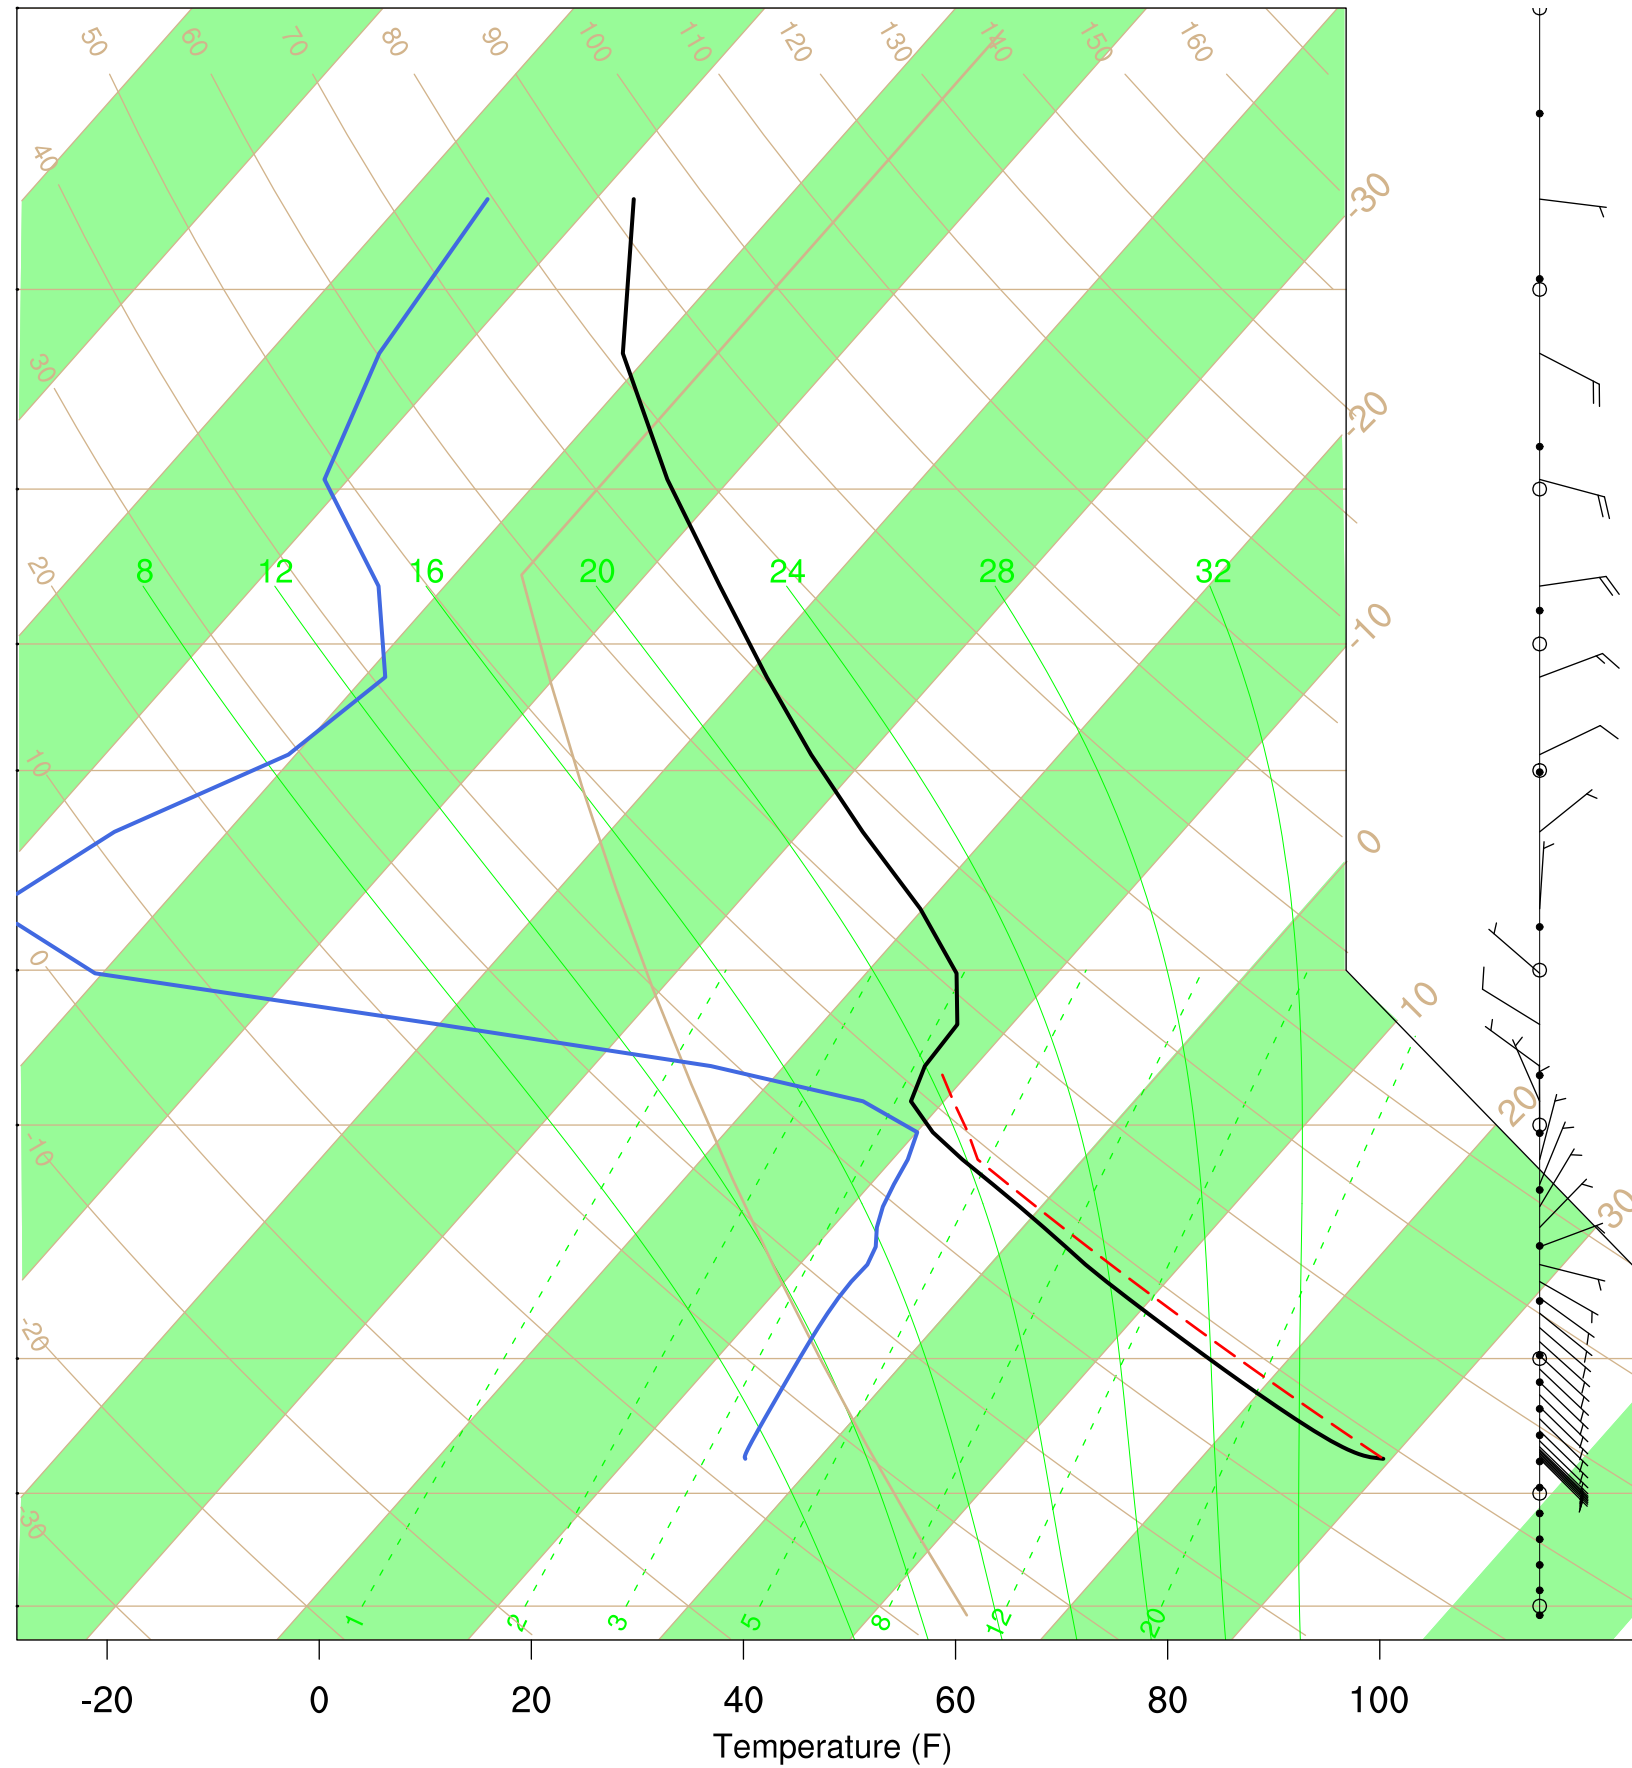

Show Low, AZ

5 Jul 2020 17:45 UTC - 9 Jul 2020 6:15 UTC

Show Low, AZ 6Jul 2020 5Z

Plcl=594 Tlcl[C]=-2 Shox=0 Pwat[cm]=1 Cape[J]= 0

Show Low, AZ 6Jul 2020 17Z

Plcl=512 Tlcl[C]=-9 Shox=0 Pwat[cm]=1 Cape[J]= 219

Show Low, AZ 7 Jul 2020 5Z

Plcl=551 Tlcl[C]=-9 Shox=0 Pwat[cm]=1 Cape[J]= 0

Show Low, AZ 7Jul 2020 17Z

Plcl=515 Tlcl[C]=-9 Shox=0 Pwat[cm]=1 Cape[J]= 173

Show Low, AZ 8Jul 2020 5Z

Plcl=612 Tlcl[C]=0 Shox=0 Pwat[cm]=1 Cape[J]= 0

Show Low, AZ 8Jul 2020 17Z

Plcl=612 Tlcl[C]=4 Shox=0 Pwat[cm]=2 Cape[J]= 1159

Show Low, AZ 9Jul 2020 5Z

Plcl=680 Tlcl[C]=7 Shox=0 Pwat[cm]=2 Cape[J]= 0