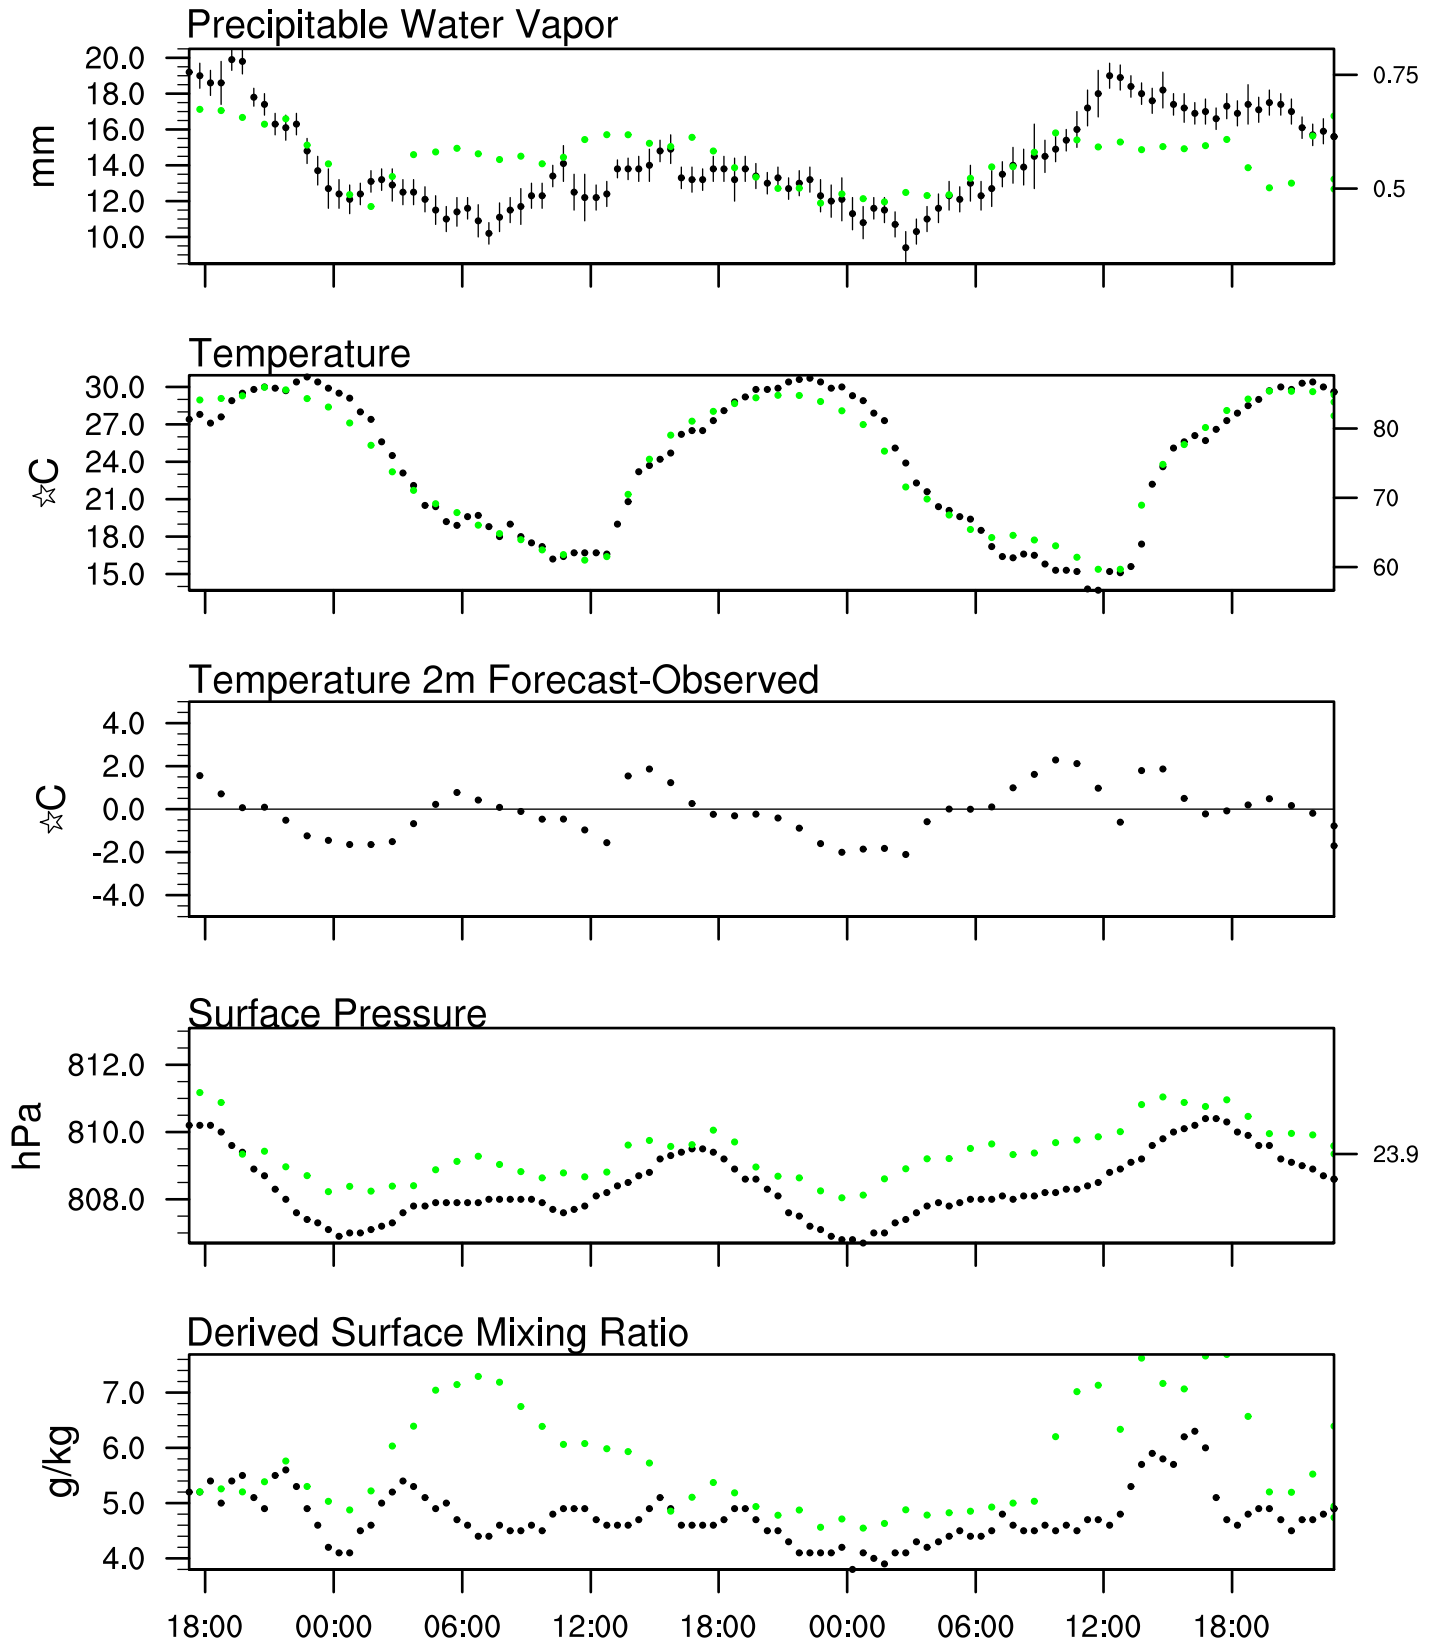

Show Low, AZ

5 Aug 2020 17:45 UTC - 9 Aug 2020 6:15 UTC

Show Low, AZ 5Aug 2020 17Z

Plcl=568 Tlcl[C]=-1 Shox=0 Pwat[cm]=2 Cape[J]= 695

Show Low, AZ 6Aug 2020 5Z

Ptcl=651 Tlcl[C]=2 Shox=0 Pwat[cm]=1 Cape[J]= 0

Show Low, AZ 6Aug 2020 17Z

Plcl=568 Tlcl[C]=-2 Shox=0 Pwat[cm]=1 Cape[J]= 55

Show Low, AZ 7Aug 2020 5Z

Plcl=614 Tlcl[C]=-3 Shox=0 Pwat[cm]=1 Cape[J]= 0

Show Low, AZ 7Aug 2020 17Z

Plcl=609 Tlcl[C]=2 Shox=0 Pwat[cm]=2 Cape[J]= 642

Show Low, AZ 8Aug 2020 5Z

Plcl=589 Tlcl[C]=-5 Shox=0 Pwat[cm]=1 Cape[J]= 0

Show Low, AZ 8Aug 2020 17Z

Plcl=563 Tlcl[C]=-2 Shox=0 Pwat[cm]=2 Cape[J]= 343

Show Low, AZ 9Aug 2020 5Z

Plcl=601 Tlcl[C]=-2 Shox=0 Pwat[cm]=2 Cape[J]= 0