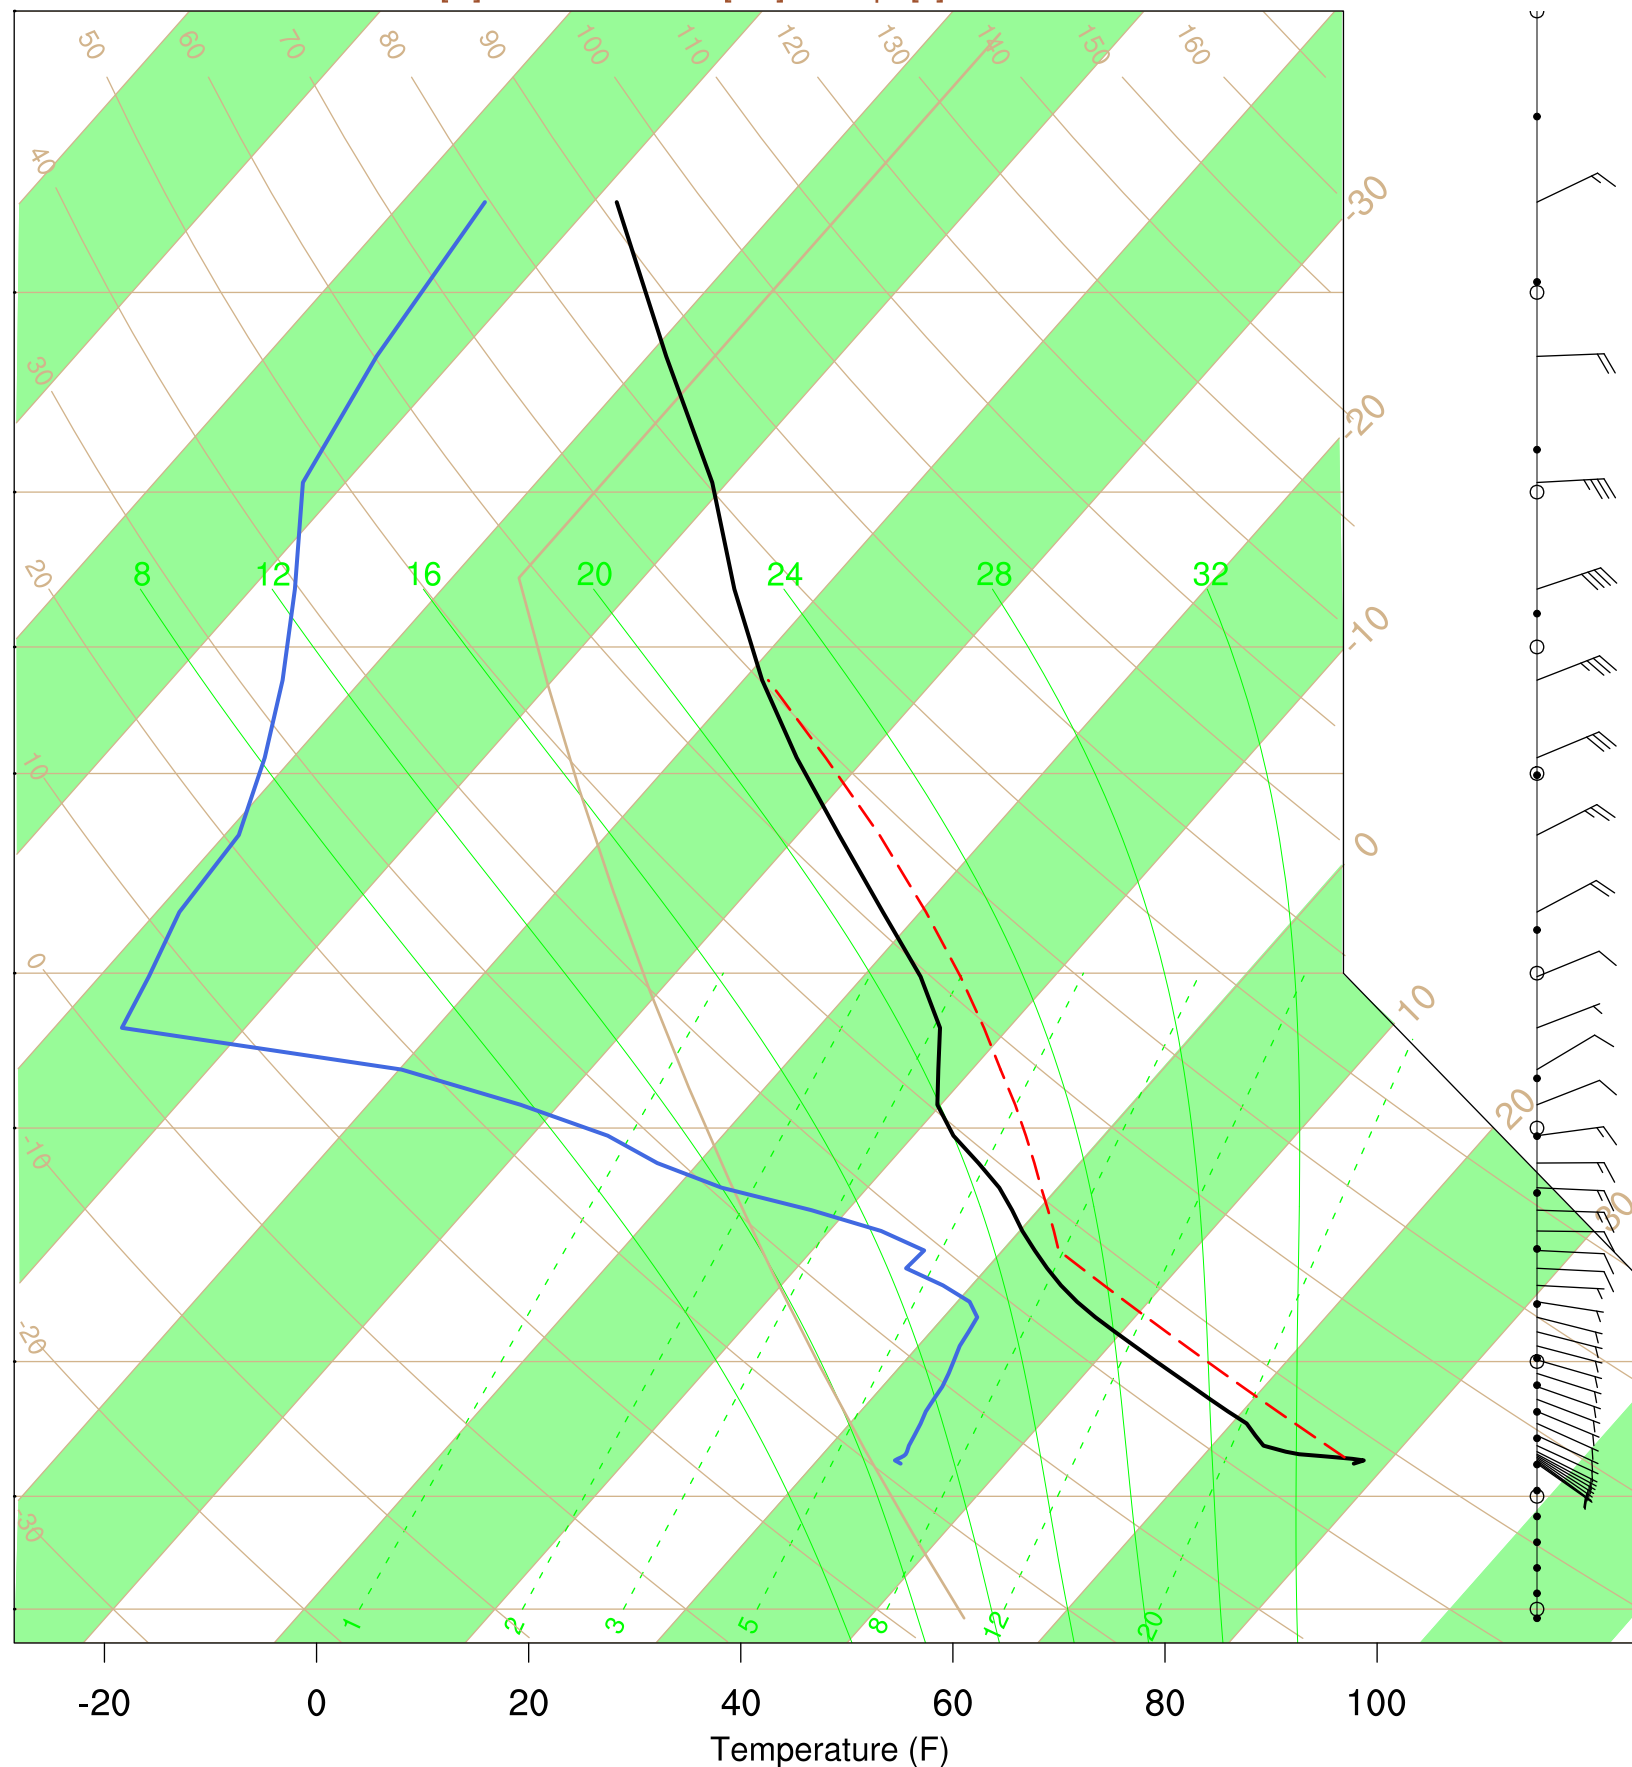

Show Low, AZ

4 Jul 2020 17:45 UTC - 8 Jul 2020 6:15 UTC

Show Low, AZ 4Jul 2020 17Z

Plcl=582 Tlcl[C]=0 Shox=0 Pwat[cm]=2 Cape[J]= 737

Show Low, AZ 5Jul 2020 5Z

Plcl=621 Tlcl[C]=0 Shox=0 Pwat[cm]=1 Cape[J]= 0

Show Low, AZ 5Jul 2020 17Z

Plcl=558 Tlcl[C]=-2 Shox=0 Pwat[cm]=1 Cape[J]= 306

Show Low, AZ 6Jul 2020 5Z

Plcl=602 Tlcl[C]=-1 Shox=0 Pwat[cm]=2 Cape[J]= 0

Show Low, AZ 6Jul 2020 17Z

Plcl=530 Tlcl[C]=-7 Shox=0 Pwat[cm]=1 Cape[J]= 142

Show Low, AZ 7Jul 2020 5Z

Plcl=560 Tlcl[C]=-8 Shox=0 Pwat[cm]=1 Cape[J]= 0

Show Low, AZ 7Jul 2020 17Z

Plcl=556 Tlcl[C]=-2 Shox=0 Pwat[cm]=2 Cape[J]= 307

Show Low, AZ 8Jul 2020 5Z

Plcl=653 Tlcl[C]=4 Shox=0 Pwat[cm]=2 Cape[J]= 11