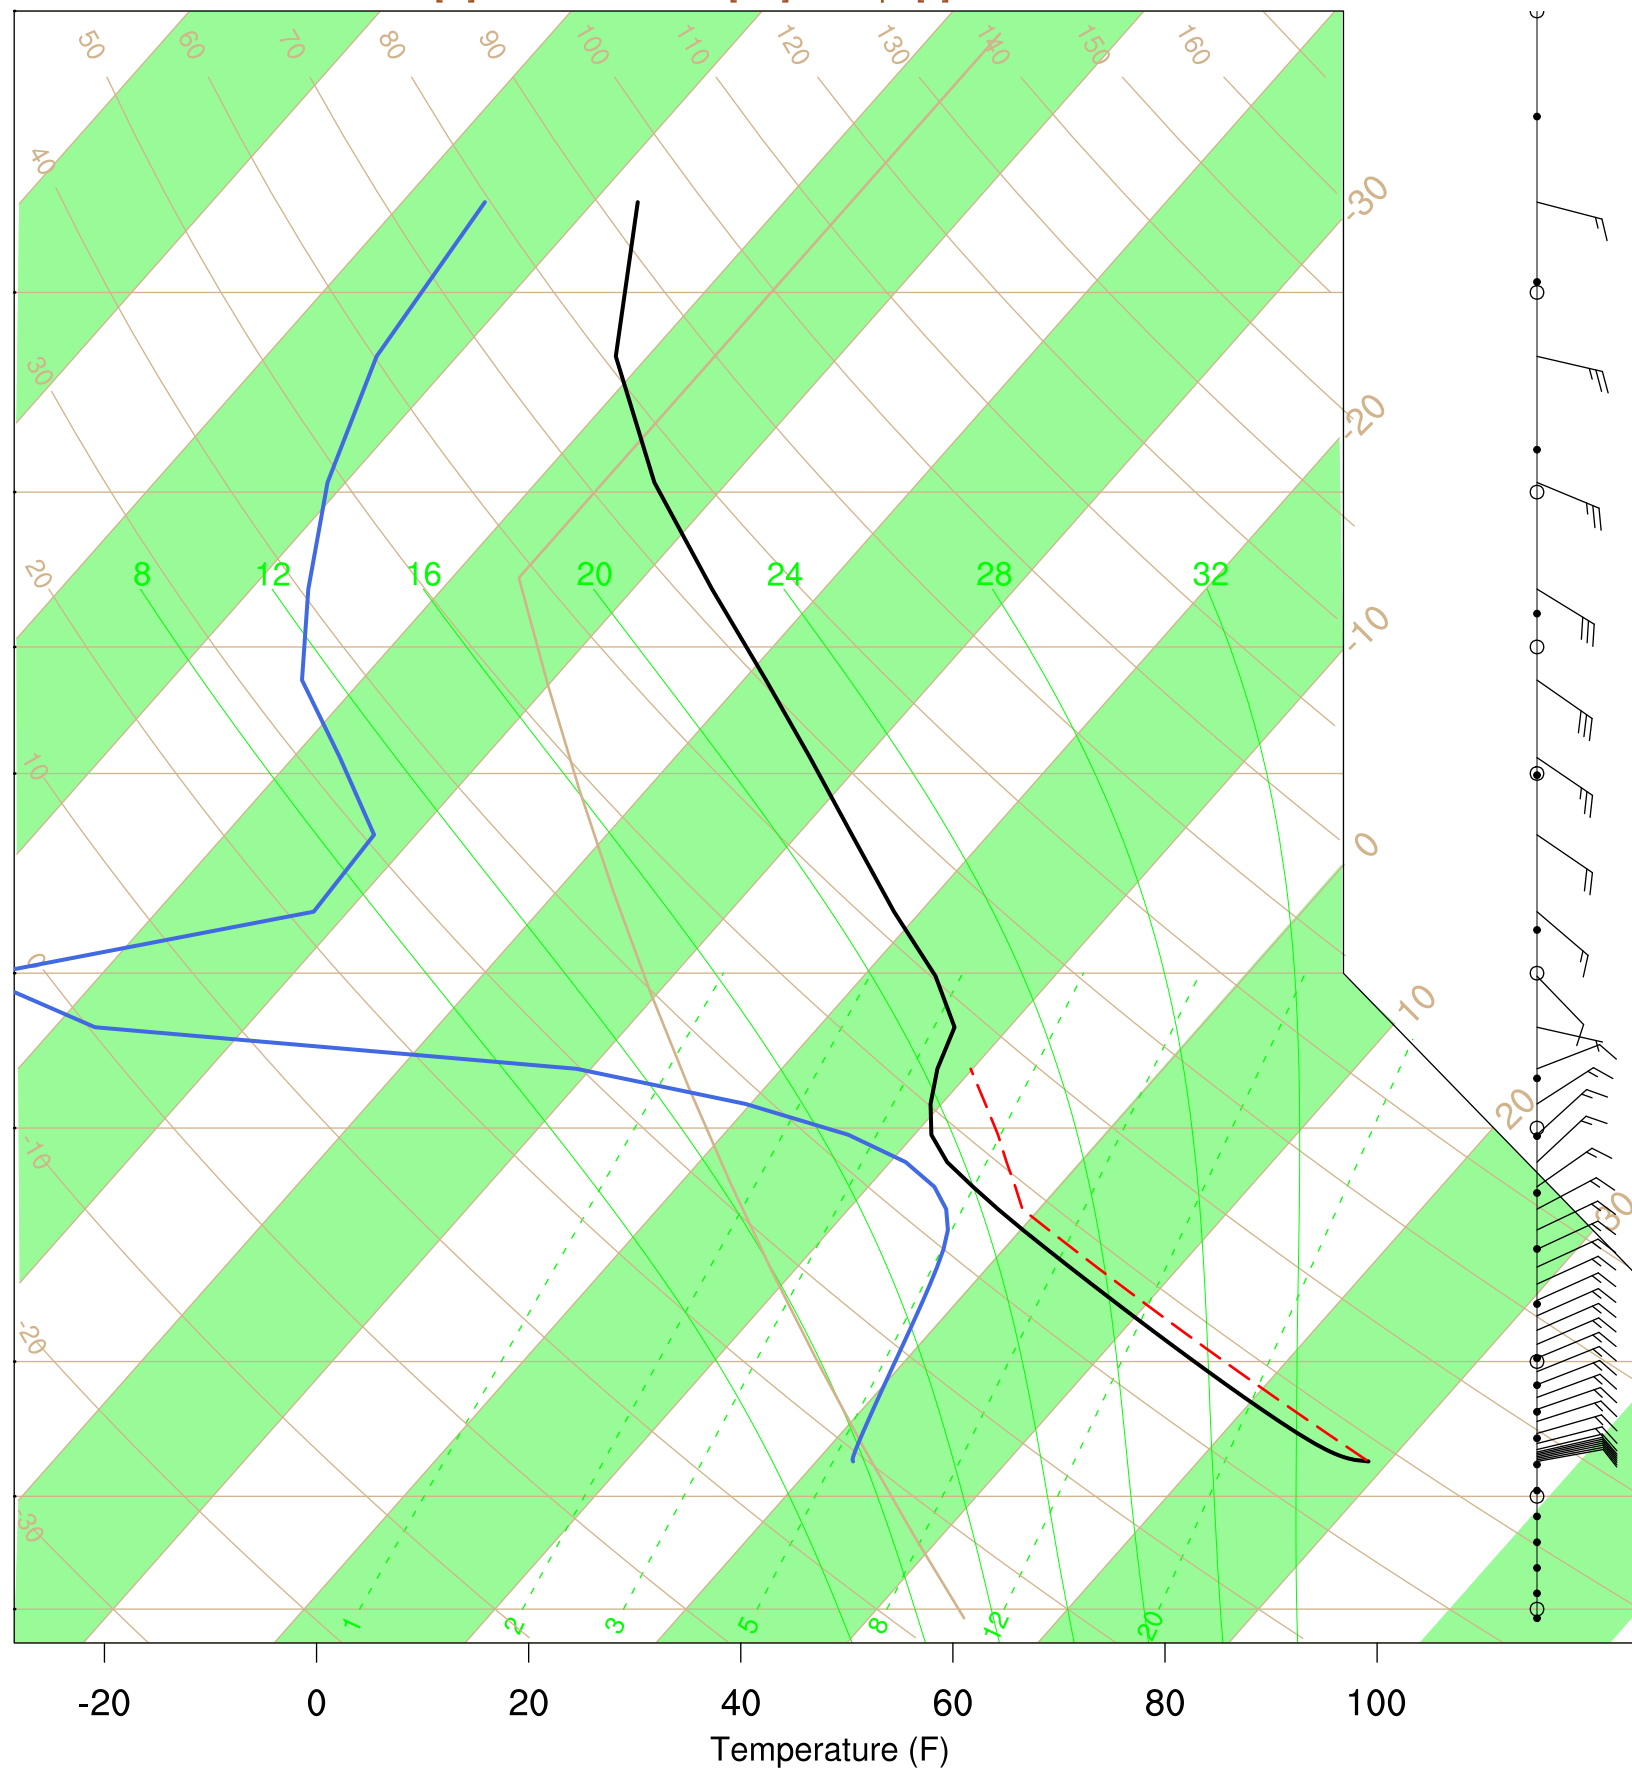

Show Low, AZ

4 Jul 2020 17:45 UTC - 8 Jul 2020 6:15 UTC

Show Low, AZ 4Jul 2020 17Z

Plcl=582 Tlcl[C]=0 Shox=0 Pwat[cm]=2 Cape[J]= 737

Show Low, AZ 5Jul 2020 5Z

Plcl=621 Tlcl[C]=0 Shox=0 Pwat[cm]=1 Cape[J]= 0

Show Low, AZ 5Jul 2020 17Z

Plcl=558 Tlcl[C]=-2 Shox=0 Pwat[cm]=1 Cape[J]= 306

Show Low, AZ 6Jul 2020 5Z

Plcl=602 Tlcl[C]=-1 Shox=0 Pwat[cm]=2 Cape[J]= 0

Show Low, AZ 6Jul 2020 17Z

Plcl=530 Tlcl[C]=-7 Shox=0 Pwat[cm]=1 Cape[J]= 142

Show Low, AZ 7Jul 2020 5Z

Plcl=560 Tlcl[C]=-8 Shox=0 Pwat[cm]=1 Cape[J]= 0

Show Low, AZ 7Jul 2020 17Z

Plcl=556 Tlcl[C]=-2 Shox=0 Pwat[cm]=2 Cape[J]= 307

Show Low, AZ 8Jul 2020 5Z

Plcl=653 Tlcl[C]=4 Shox=0 Pwat[cm]=2 Cape[J]= 11