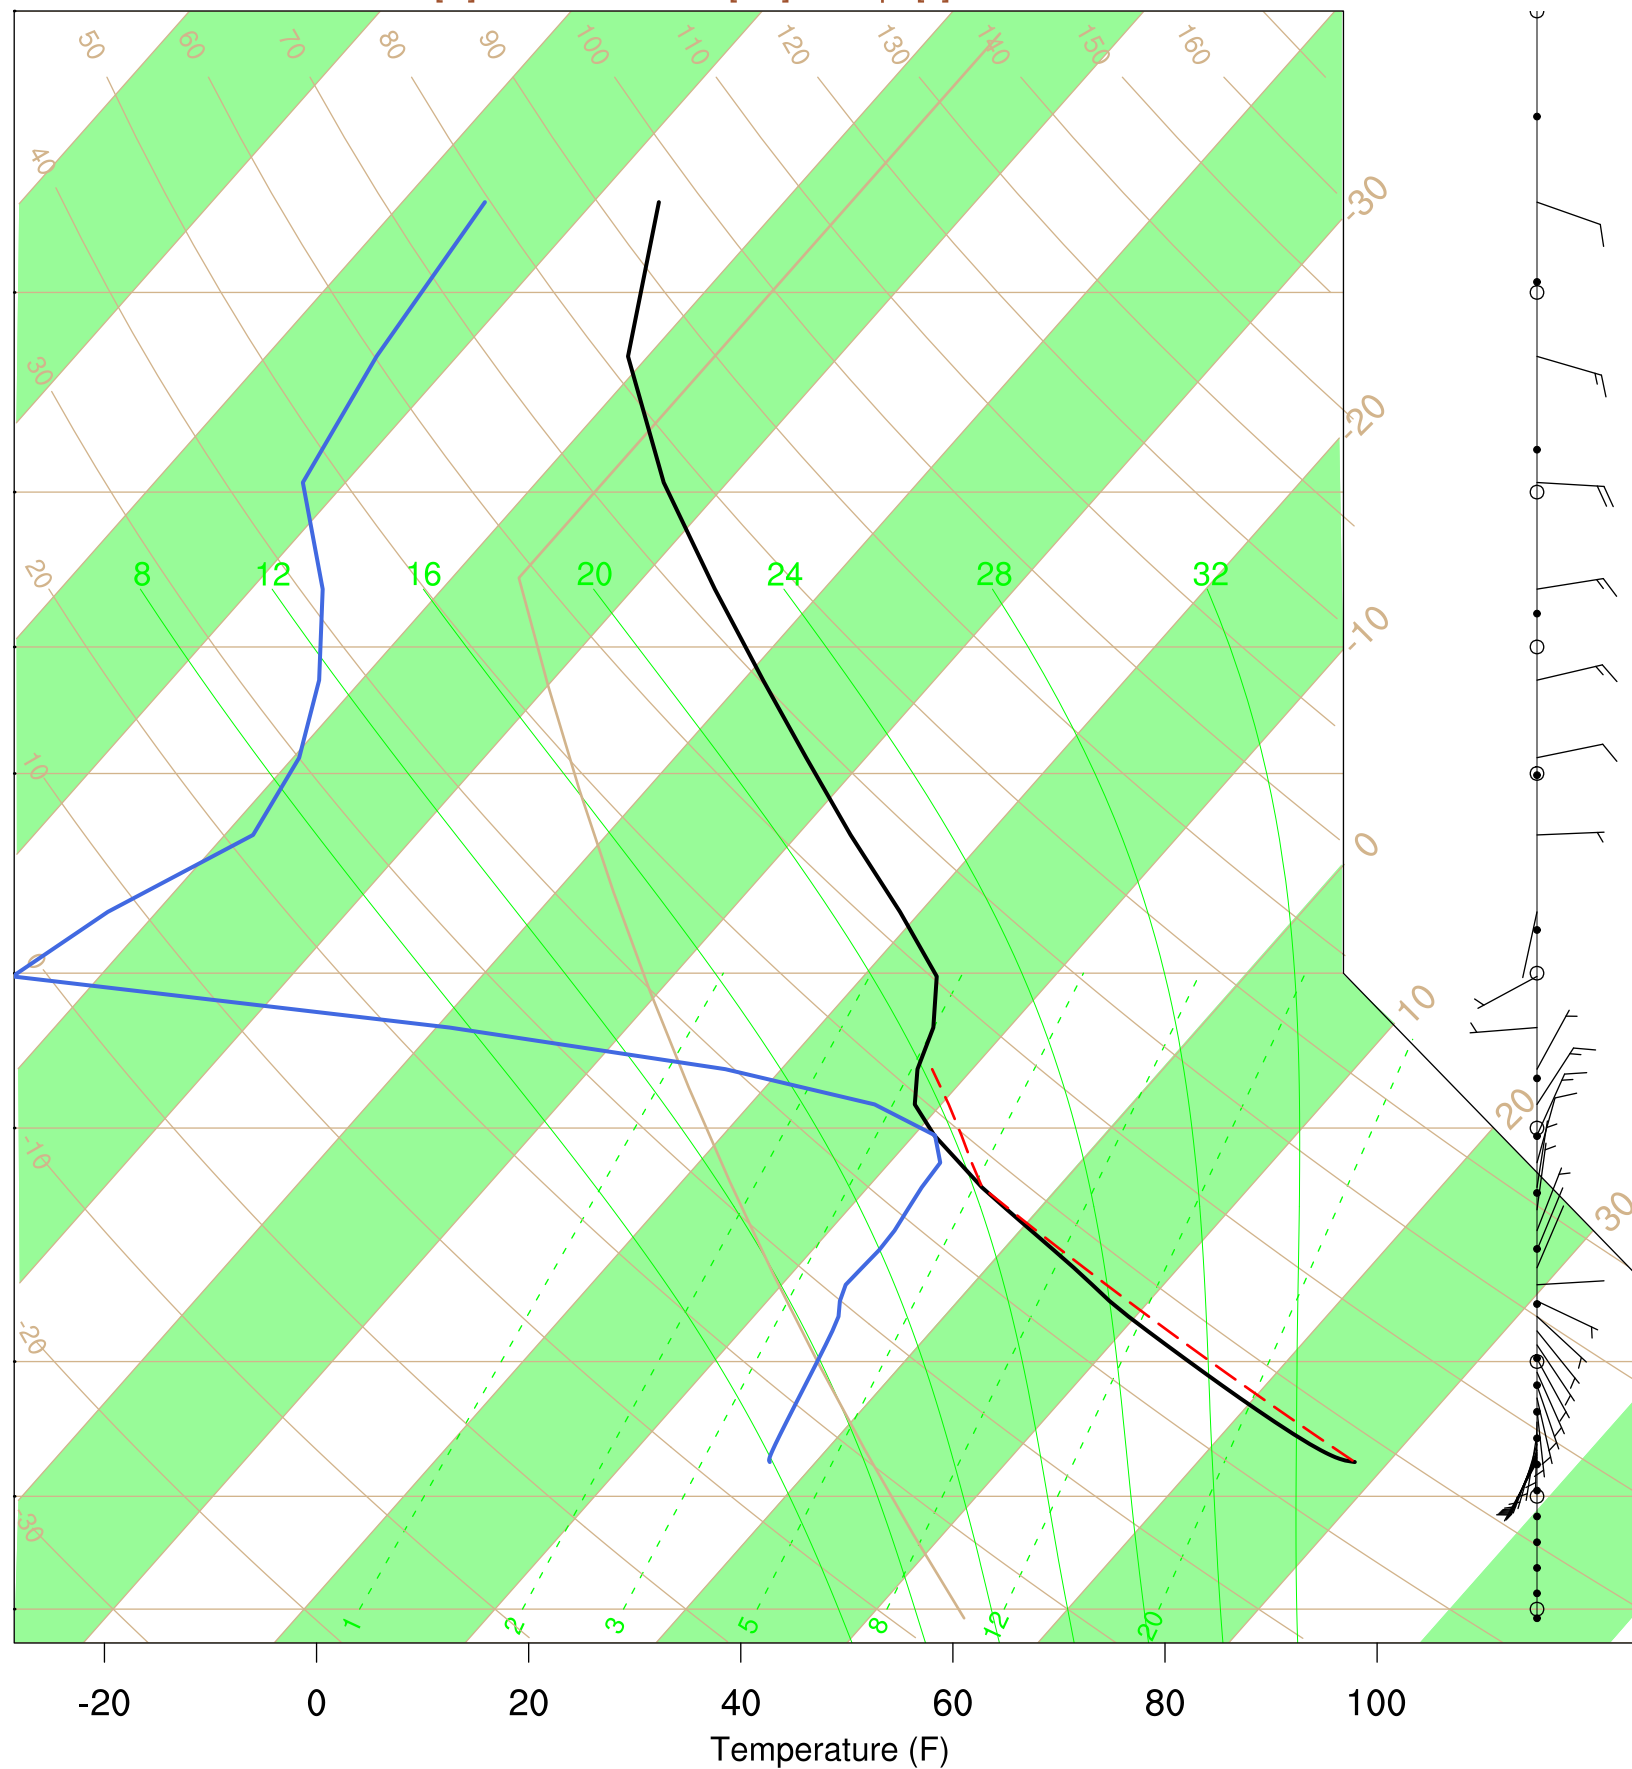

Show Low, AZ

4 Jul 2020 17:45 UTC - 8 Jul 2020 6:15 UTC

Show Low, AZ 4Jul 2020 17Z

Plcl=582 Tlcl[C]=0 Shox=0 Pwat[cm]=2 Cape[J]= 737

Show Low, AZ 5Jul 2020 5Z

Plcl=621 Tlcl[C]=0 Shox=0 Pwat[cm]=1 Cape[J]= 0

Show Low, AZ 5Jul 2020 17Z

Plcl=558 Tlcl[C]=-2 Shox=0 Pwat[cm]=1 Cape[J]= 306

Show Low, AZ 6Jul 2020 5Z

Plcl=602 Tlcl[C]=-1 Shox=0 Pwat[cm]=2 Cape[J]= 0

Show Low, AZ 6Jul 2020 17Z

Plcl=530 Tlcl[C]=-7 Shox=0 Pwat[cm]=1 Cape[J]= 142

Show Low, AZ 7Jul 2020 5Z

Plcl=560 Tlcl[C]=-8 Shox=0 Pwat[cm]=1 Cape[J]= 0

Show Low, AZ 7Jul 2020 17Z

Plcl=556 Tlcl[C]=-2 Shox=0 Pwat[cm]=2 Cape[J]= 307

Show Low, AZ 8Jul 2020 5Z

Plcl=653 Tlcl[C]=4 Shox=0 Pwat[cm]=2 Cape[J]= 11