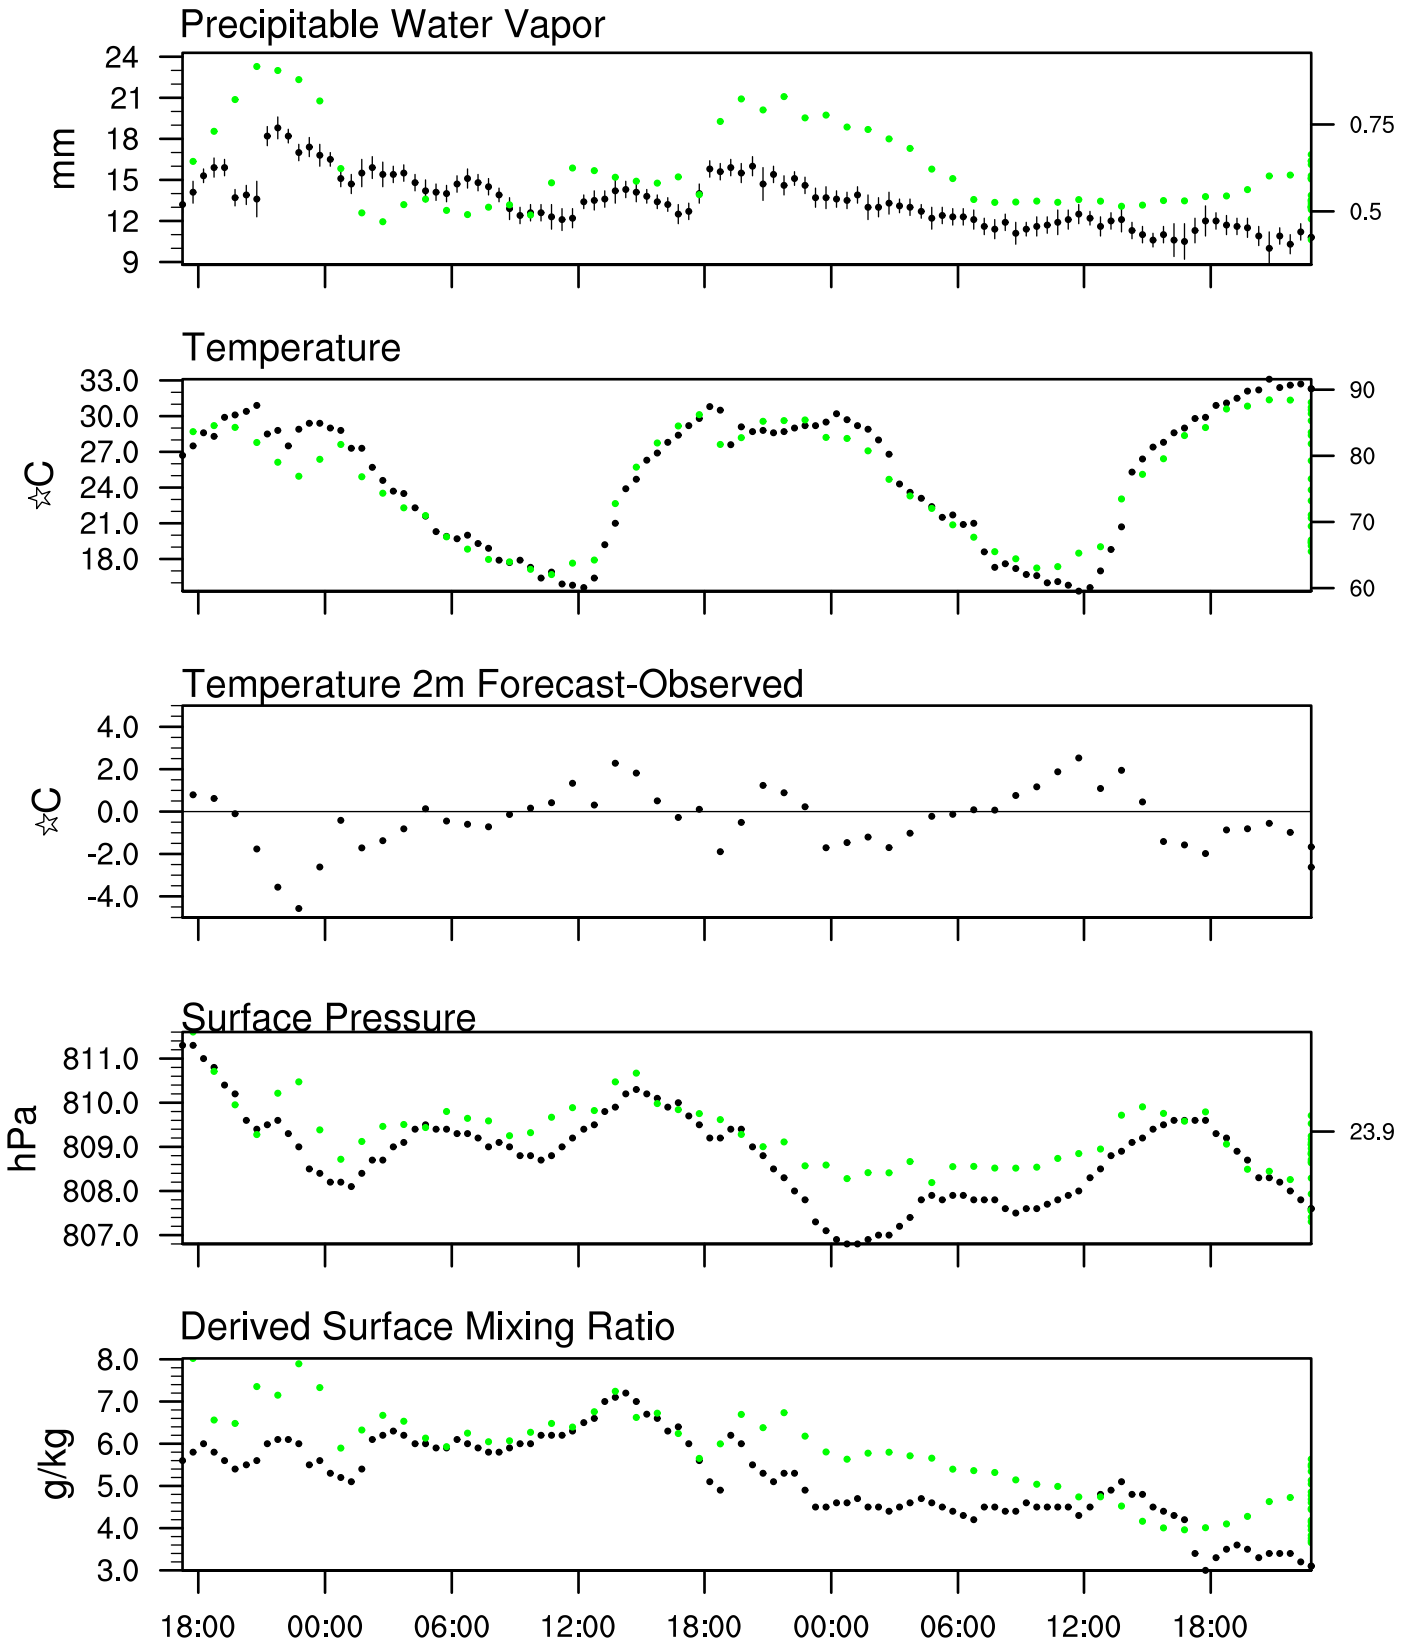

Show Low, AZ

4 Jul 2020 17:45 UTC - 8 Jul 2020 6:15 UTC

Show Low, AZ 4Jul 2020 17Z

Plcl=582 Tlcl[C]=0 Shox=0 Pwat[cm]=2 Cape[J]= 737

Show Low, AZ 5Jul 2020 5Z

Plcl=621 Tlcl[C]=0 Shox=0 Pwat[cm]=1 Cape[J]= 0

Show Low, AZ 5Jul 2020 17Z

Plcl=558 Tlcl[C]=-2 Shox=0 Pwat[cm]=1 Cape[J]= 306

Show Low, AZ 6Jul 2020 5Z

Plcl=602 Tlcl[C]=-1 Shox=0 Pwat[cm]=2 Cape[J]= 0

Show Low, AZ 6Jul 2020 17Z

Plcl=530 Tlcl[C]=-7 Shox=0 Pwat[cm]=1 Cape[J]= 142

Show Low, AZ 7Jul 2020 5Z

Plcl=560 Tlcl[C]=-8 Shox=0 Pwat[cm]=1 Cape[J]= 0

Show Low, AZ 7Jul 2020 17Z

Plcl=556 Tlcl[C]=-2 Shox=0 Pwat[cm]=2 Cape[J]= 307

Show Low, AZ 8Jul 2020 5Z

Plcl=653 Tlcl[C]=4 Shox=0 Pwat[cm]=2 Cape[J]= 11