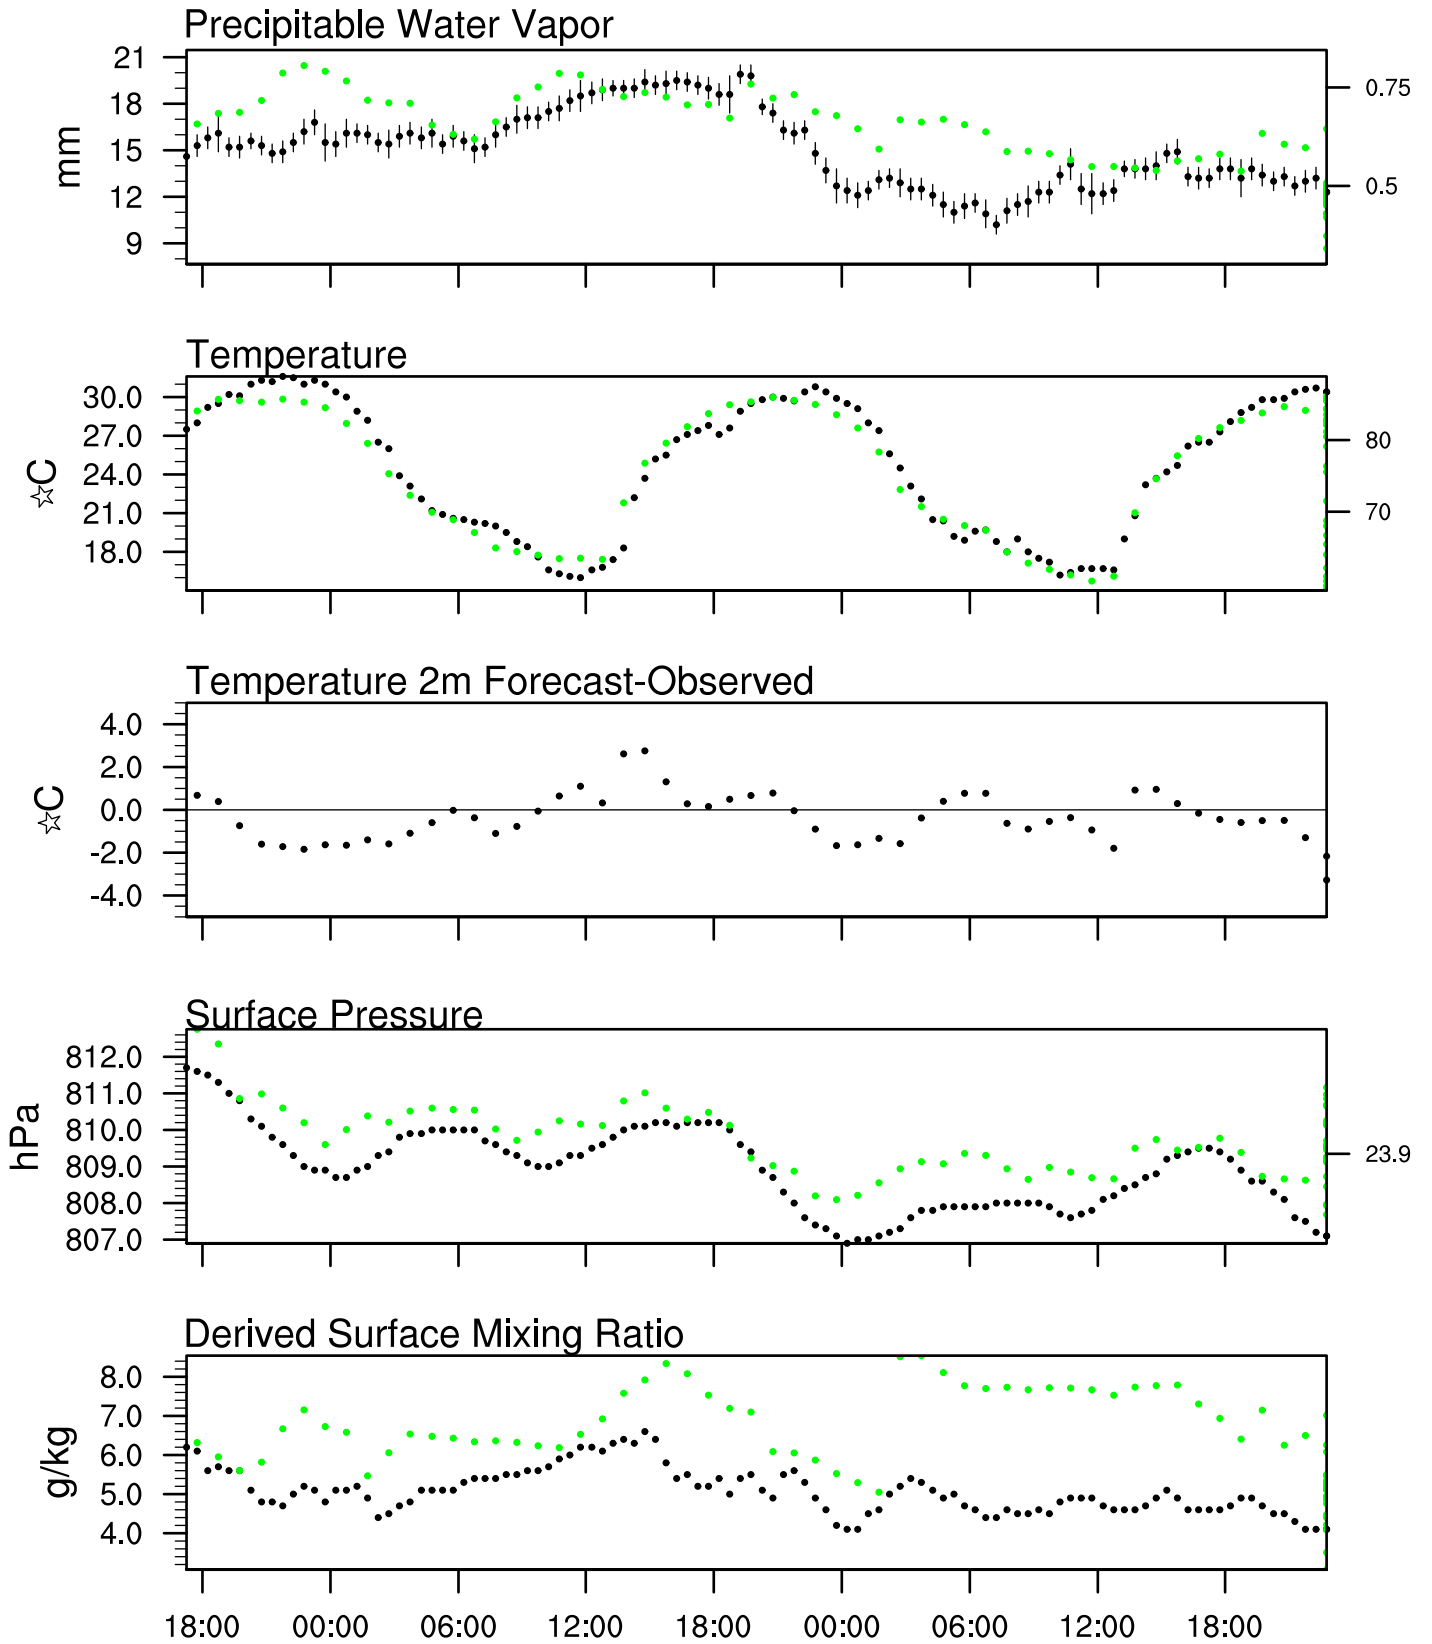

Show Low, AZ

4 Aug 2020 17:45 UTC - 8 Aug 2020 6:15 UTC

Show Low, AZ 4Aug 2020 17Z

Plcl=576 Tlcl[C]=0 Shox=0 Pwat[cm]=2 Cape[J]= 218

Show Low, AZ 5Aug 2020 5Z

Plcl=634 Tlcl[C]=1 Shox=0 Pwat[cm]=2 Cape[J]= 0

Show Low, AZ 5Aug 2020 17Z

Plcl=602 Tlcl[C]=2 Shox=0 Pwat[cm]=2 Cape[J]= 816

Show Low, AZ 6Aug 2020 5Z

Plcl=665 Tlcl[C]=4 Shox=0 Pwat[cm]=2 Cape[J]= 0

Show Low, AZ 6Aug 2020 17Z

Plcl=600 Tlcl[C]=1 Shox=0 Pwat[cm]=1 Cape[J]= 434

Show Low, AZ 7Aug 2020 5Z

Plcl=619 Tlcl[C]=-2 Shox=0 Pwat[cm]=1 Cape[J]= 0

Show Low, AZ 7Aug 2020 17Z

Plcl=570 Tlcl[C]=-2 Shox=0 Pwat[cm]=1 Cape[J]= 221

Show Low, AZ 8Aug 2020 5Z

Plcl=596 Tlcl[C]=-4 Shox=0 Pwat[cm]=1 Cape[J]= 0