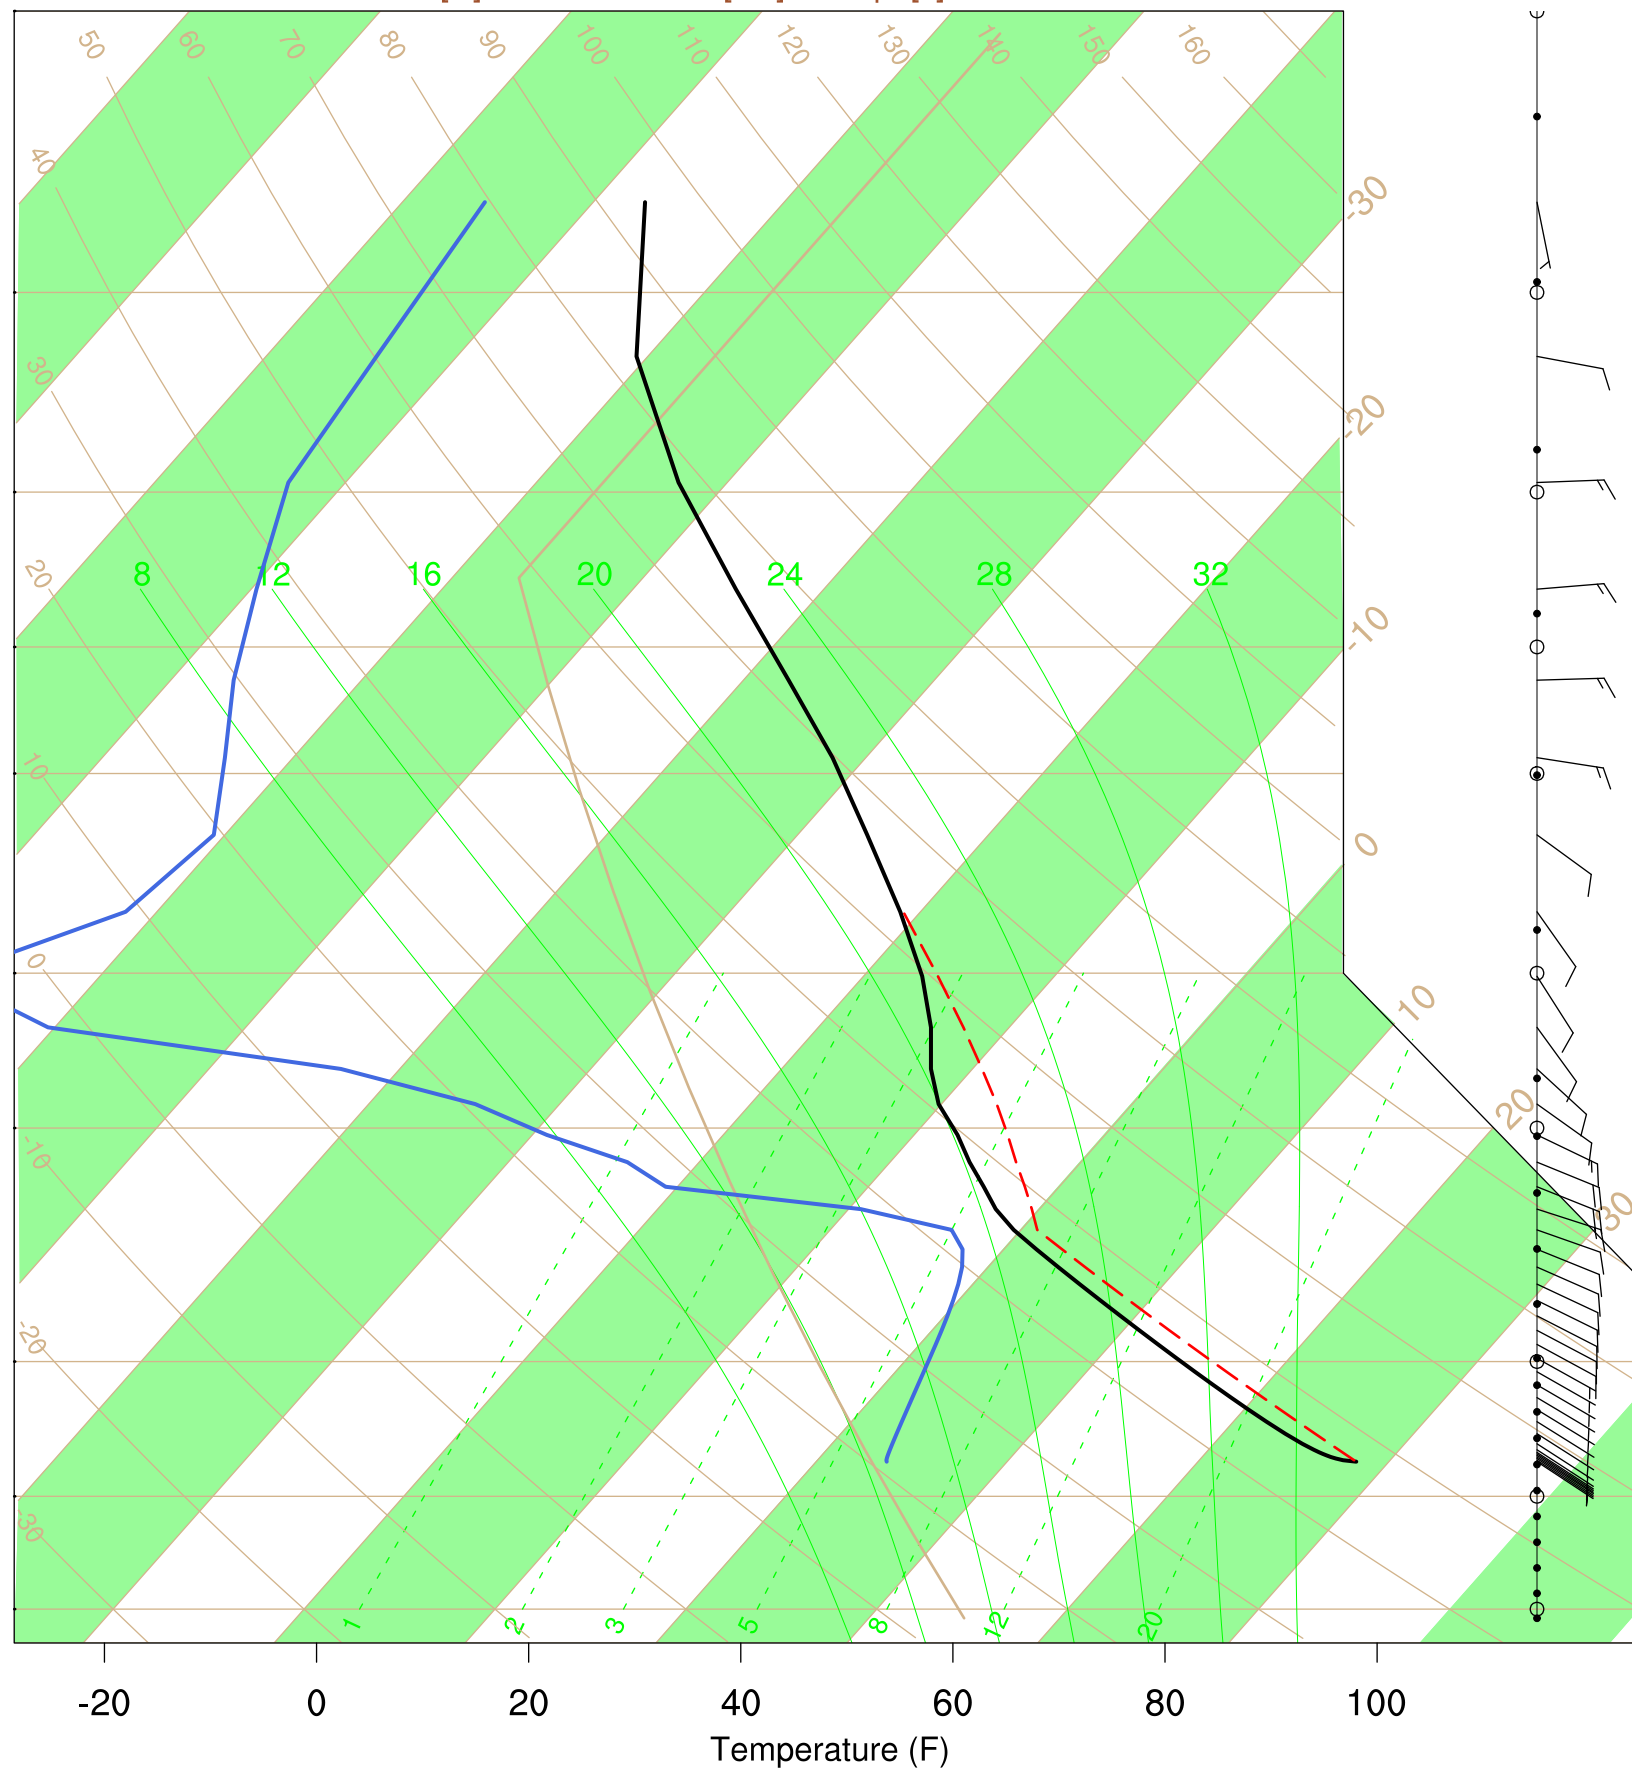

Show Low, AZ

3 Jul 2020 17:45 UTC - 7 Jul 2020 6:15 UTC

Show Low, AZ 3Jul 2020 17Z

Plcl=635 Tlcl[C]=6 Shox=0 Pwat[cm]=2 Cape[J]= 1510

Show Low, AZ 4Jul 2020 5Z

Ptcl=713 Tlcl[C]=7 Shox=0 Pwat[cm]=2 Cape[J]= 1

Show Low, AZ 4Jul 2020 17Z

Plcl=617 Tlcl[C]=3 Shox=0 Pwat[cm]=2 Cape[J]= 524

Show Low, AZ 5Jul 2020 5Z

Plcl=649 Tlcl[C]=2 Shox=0 Pwat[cm]=2 Cape[J]= 0

Show Low, AZ 5Jul 2020 17Z

Plcl=574 Tlcl[C]=0 Shox=0 Pwat[cm]=2 Cape[J]= 382

Show Low, AZ 6Jul 2020 5Z

Plcl=593 Tlcl[C]=-3 Shox=0 Pwat[cm]=2 Cape[J]= 0

Show Low, AZ 6Jul 2020 17Z

Plcl=542 Tlcl[C]=-6 Shox=0 Pwat[cm]=1 Cape[J]= 141

Show Low, AZ 7Jul 2020 5Z

Plcl=579 Tlcl[C]=-6 Shox=0 Pwat[cm]=1 Cape[J]= 0