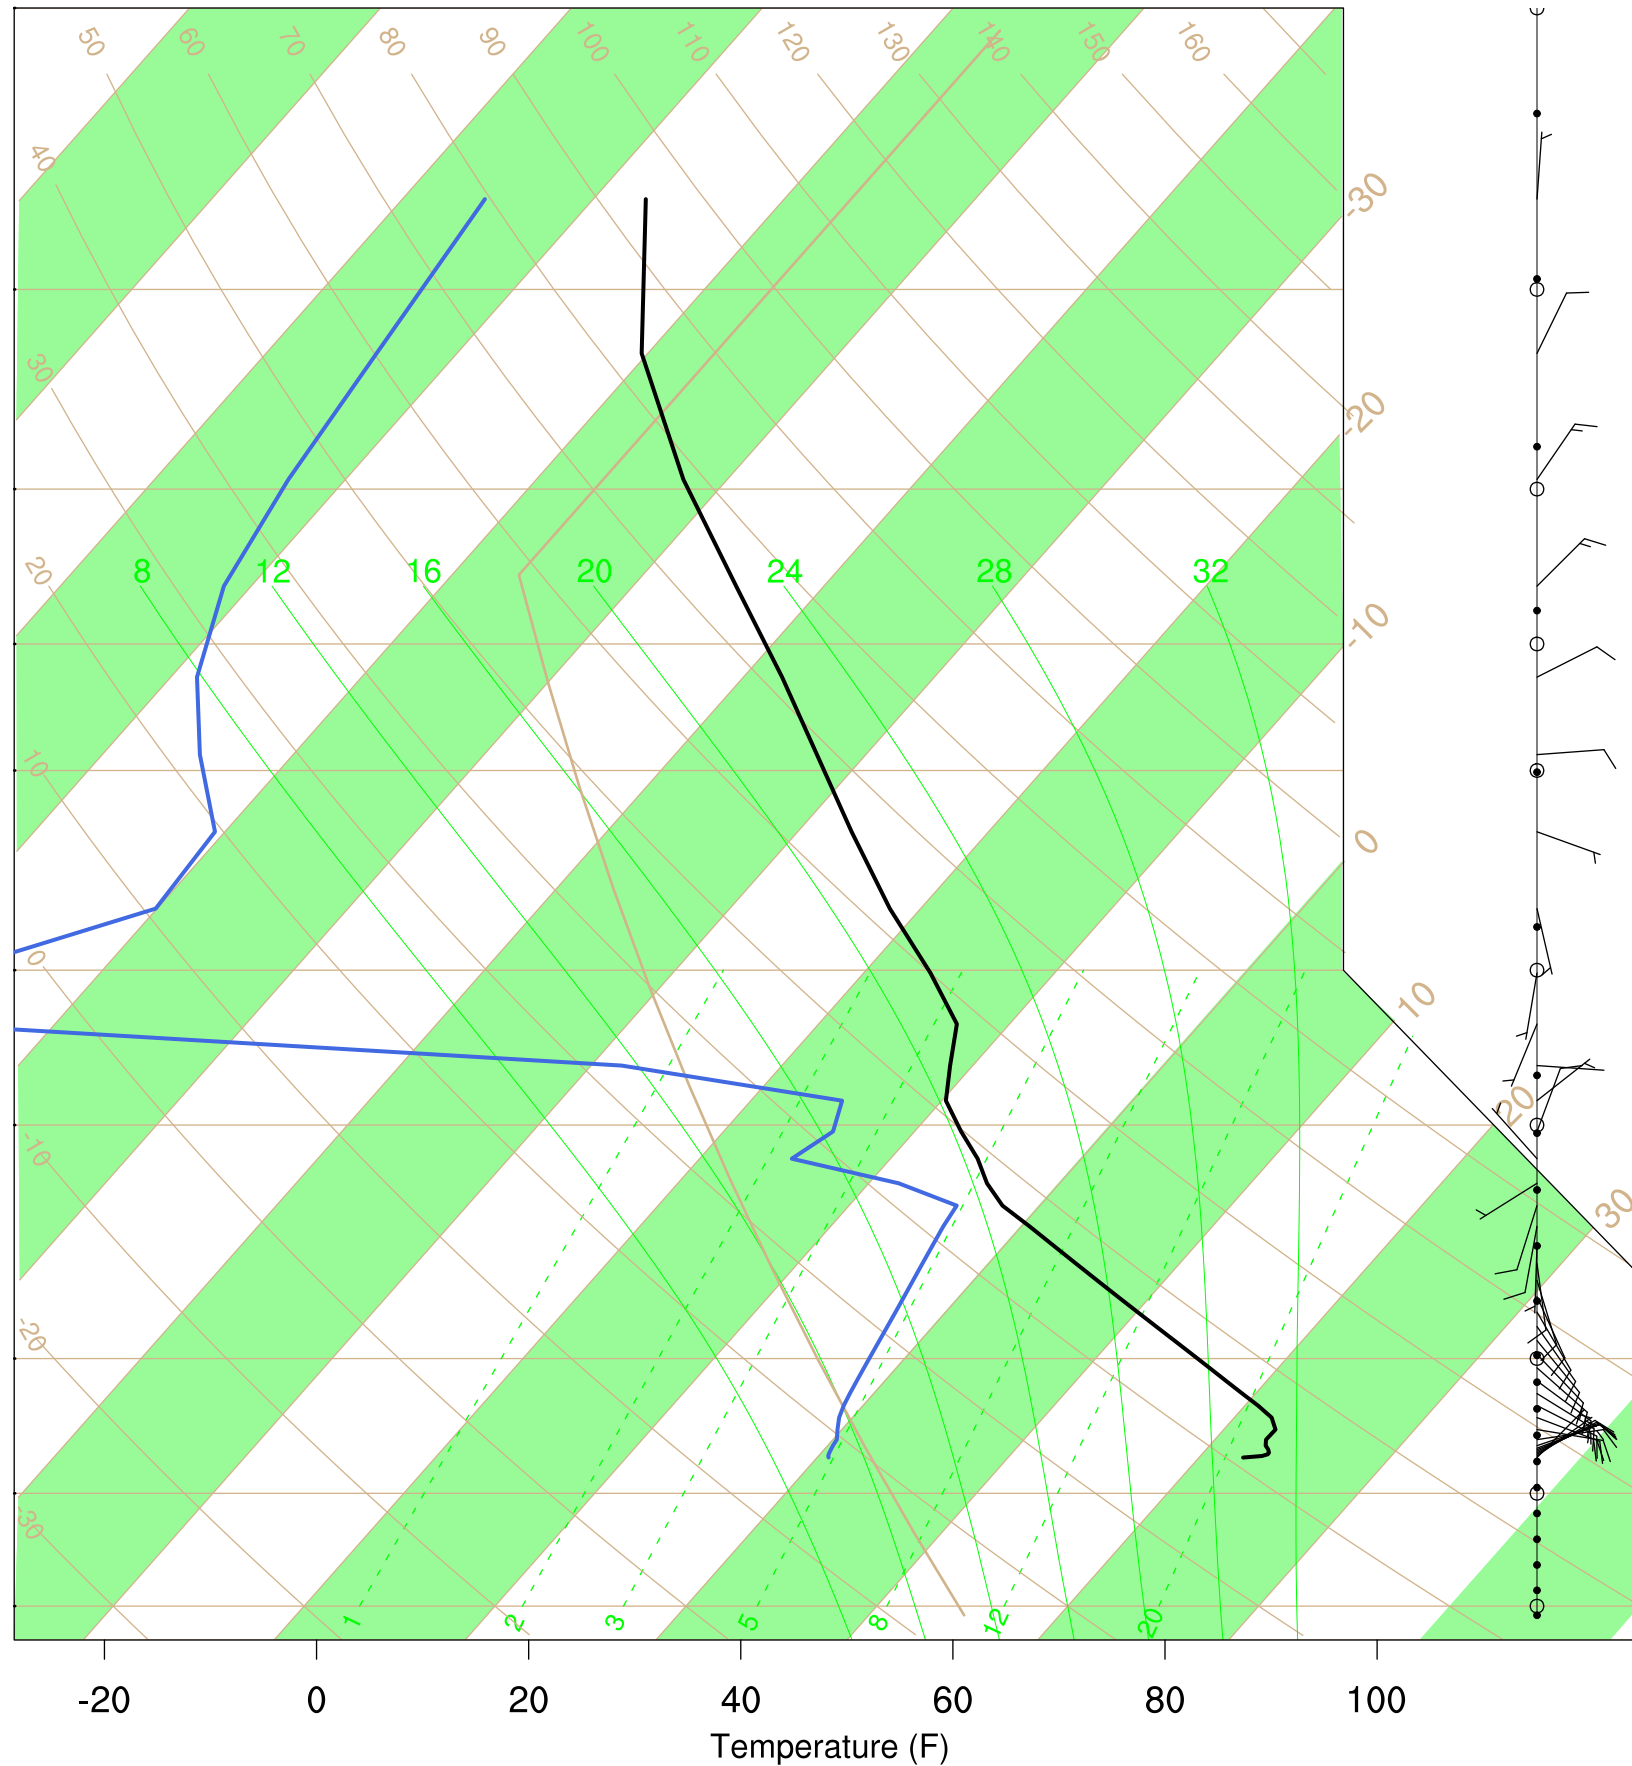

Show Low, AZ

3 Jul 2020 17:45 UTC - 7 Jul 2020 6:15 UTC

Show Low, AZ 3Jul 2020 17Z

Plcl=635 Tlcl[C]=6 Shox=0 Pwat[cm]=2 Cape[J]= 1510

Show Low, AZ 4Jul 2020 5Z

Ptcl=713 Tlcl[C]=7 Shox=0 Pwat[cm]=2 Cape[J]= 1

Show Low, AZ 4Jul 2020 17Z

Plcl=617 Tlcl[C]=3 Shox=0 Pwat[cm]=2 Cape[J]= 524

Show Low, AZ 5Jul 2020 5Z

Plcl=649 Tlcl[C]=2 Shox=0 Pwat[cm]=2 Cape[J]= 0

Show Low, AZ 5Jul 2020 17Z

Plcl=574 Tlcl[C]=0 Shox=0 Pwat[cm]=2 Cape[J]= 382

Show Low, AZ 6Jul 2020 5Z

Plcl=593 Tlcl[C]=-3 Shox=0 Pwat[cm]=2 Cape[J]= 0

Show Low, AZ 6Jul 2020 17Z

Plcl=542 Tlcl[C]=-6 Shox=0 Pwat[cm]=1 Cape[J]= 141

Show Low, AZ 7Jul 2020 5Z

Plcl=579 Tlcl[C]=-6 Shox=0 Pwat[cm]=1 Cape[J]= 0