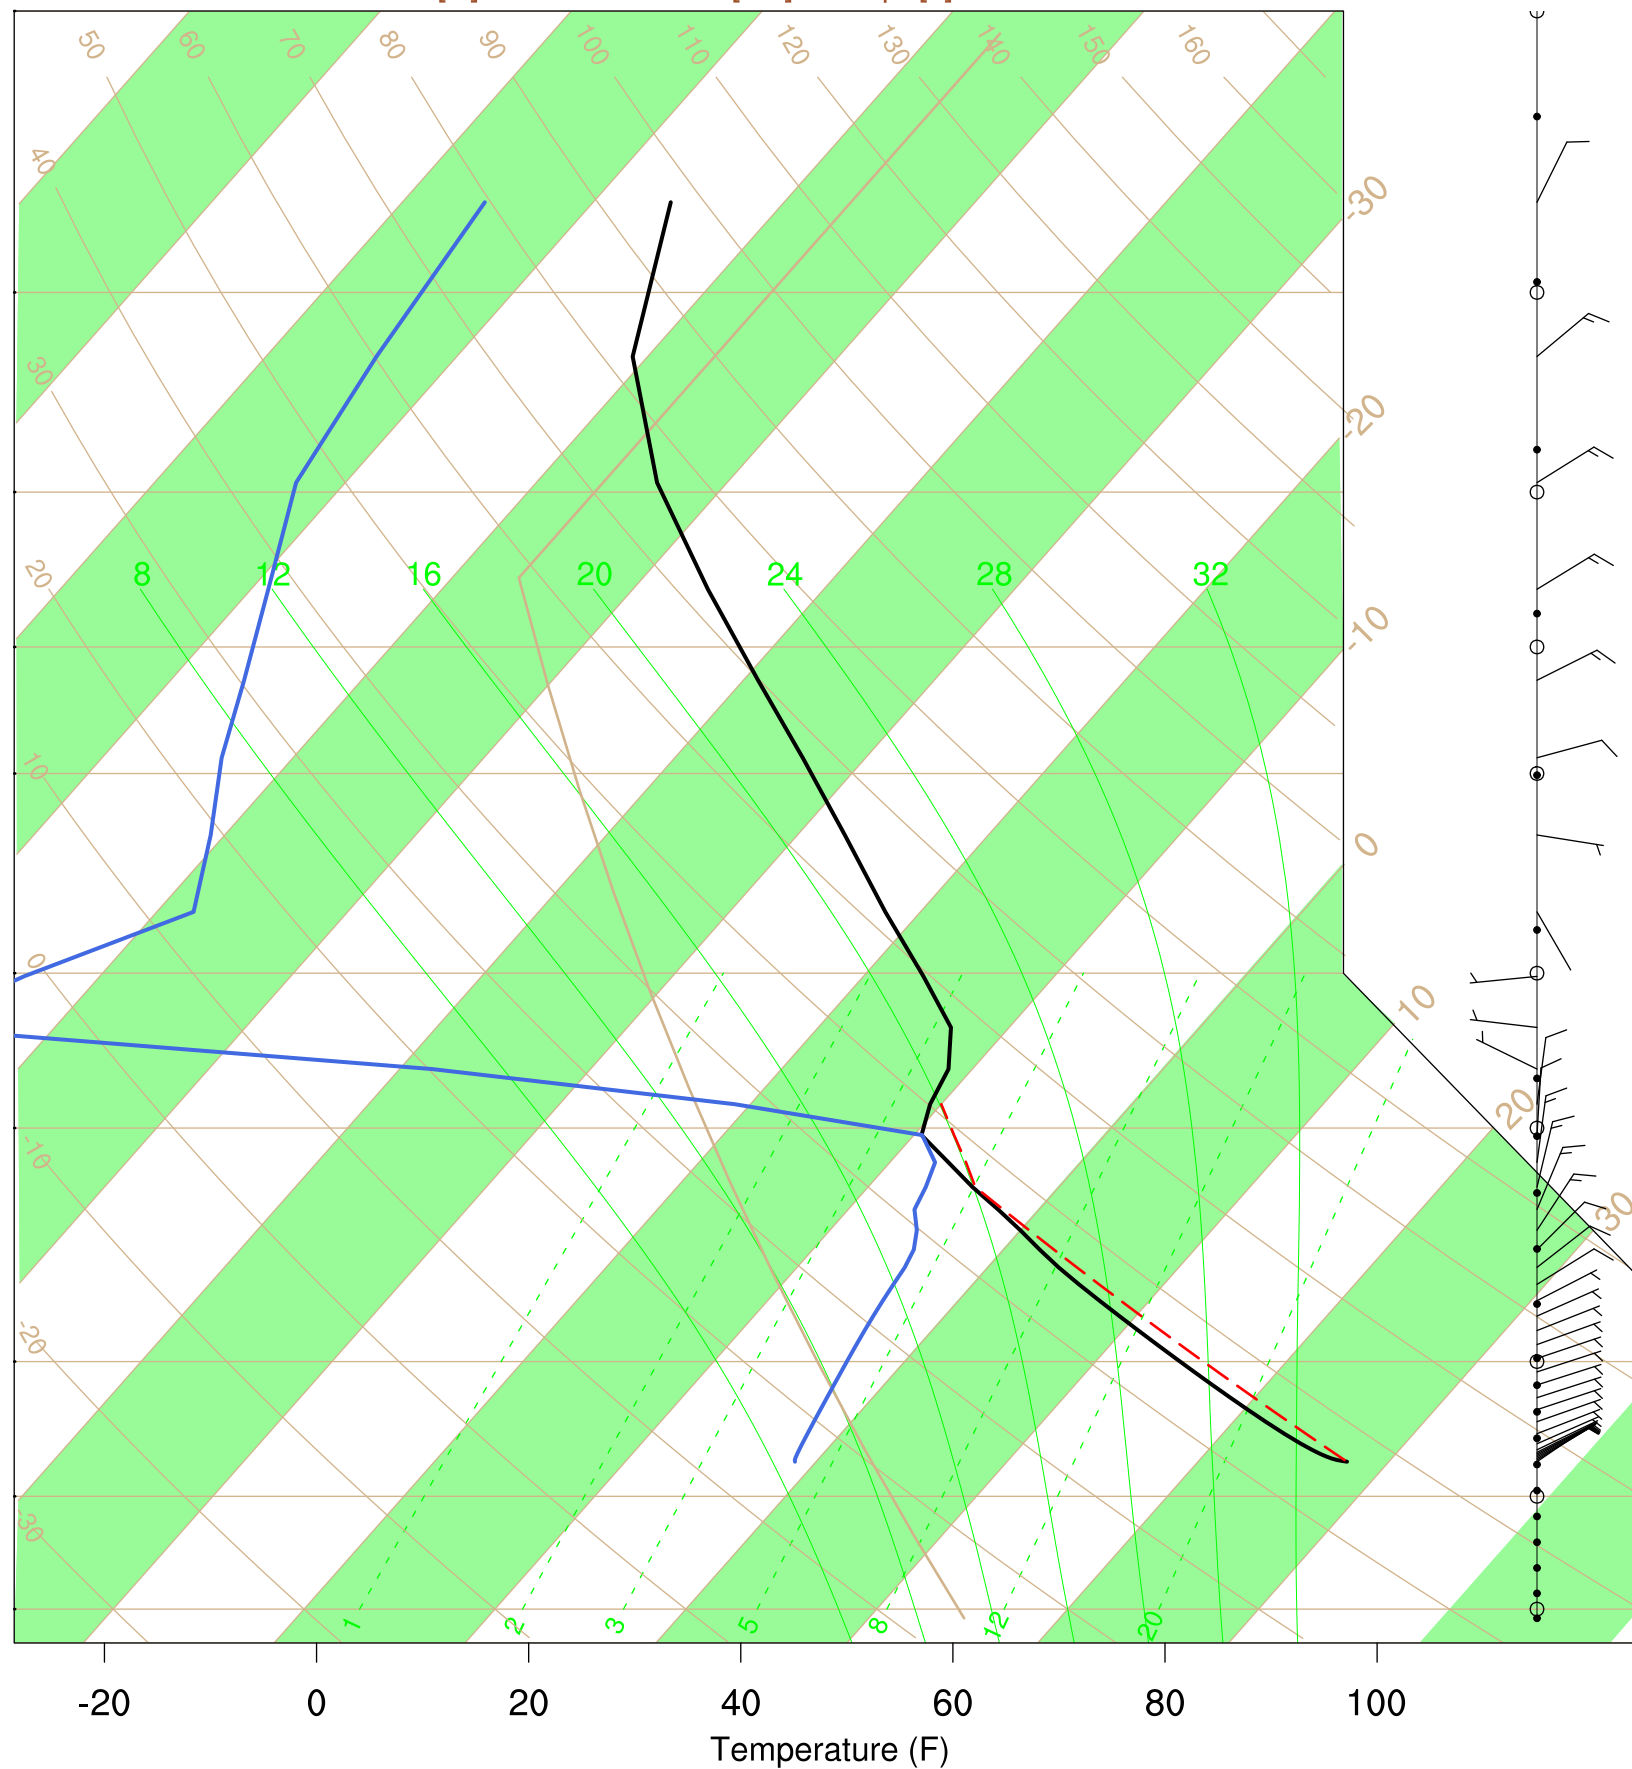

Show Low, AZ

3 Jul 2020 17:45 UTC - 7 Jul 2020 6:15 UTC

Show Low, AZ 3Jul 2020 17Z

Plcl=635 Tlcl[C]=6 Shox=0 Pwat[cm]=2 Cape[J]= 1510

Show Low, AZ 4Jul 2020 5Z

Ptcl=713 Tlcl[C]=7 Shox=0 Pwat[cm]=2 Cape[J]= 1

Show Low, AZ 4Jul 2020 17Z

Plcl=617 Tlcl[C]=3 Shox=0 Pwat[cm]=2 Cape[J]= 524

Show Low, AZ 5Jul 2020 5Z

Plcl=649 Tlcl[C]=2 Shox=0 Pwat[cm]=2 Cape[J]= 0

Show Low, AZ 5Jul 2020 17Z

Plcl=574 Tlcl[C]=0 Shox=0 Pwat[cm]=2 Cape[J]= 382

Show Low, AZ 6Jul 2020 5Z

Plcl=593 Tlcl[C]=-3 Shox=0 Pwat[cm]=2 Cape[J]= 0

Show Low, AZ 6Jul 2020 17Z

Plcl=542 Tlcl[C]=-6 Shox=0 Pwat[cm]=1 Cape[J]= 141

Show Low, AZ 7Jul 2020 5Z

Plcl=579 Tlcl[C]=-6 Shox=0 Pwat[cm]=1 Cape[J]= 0