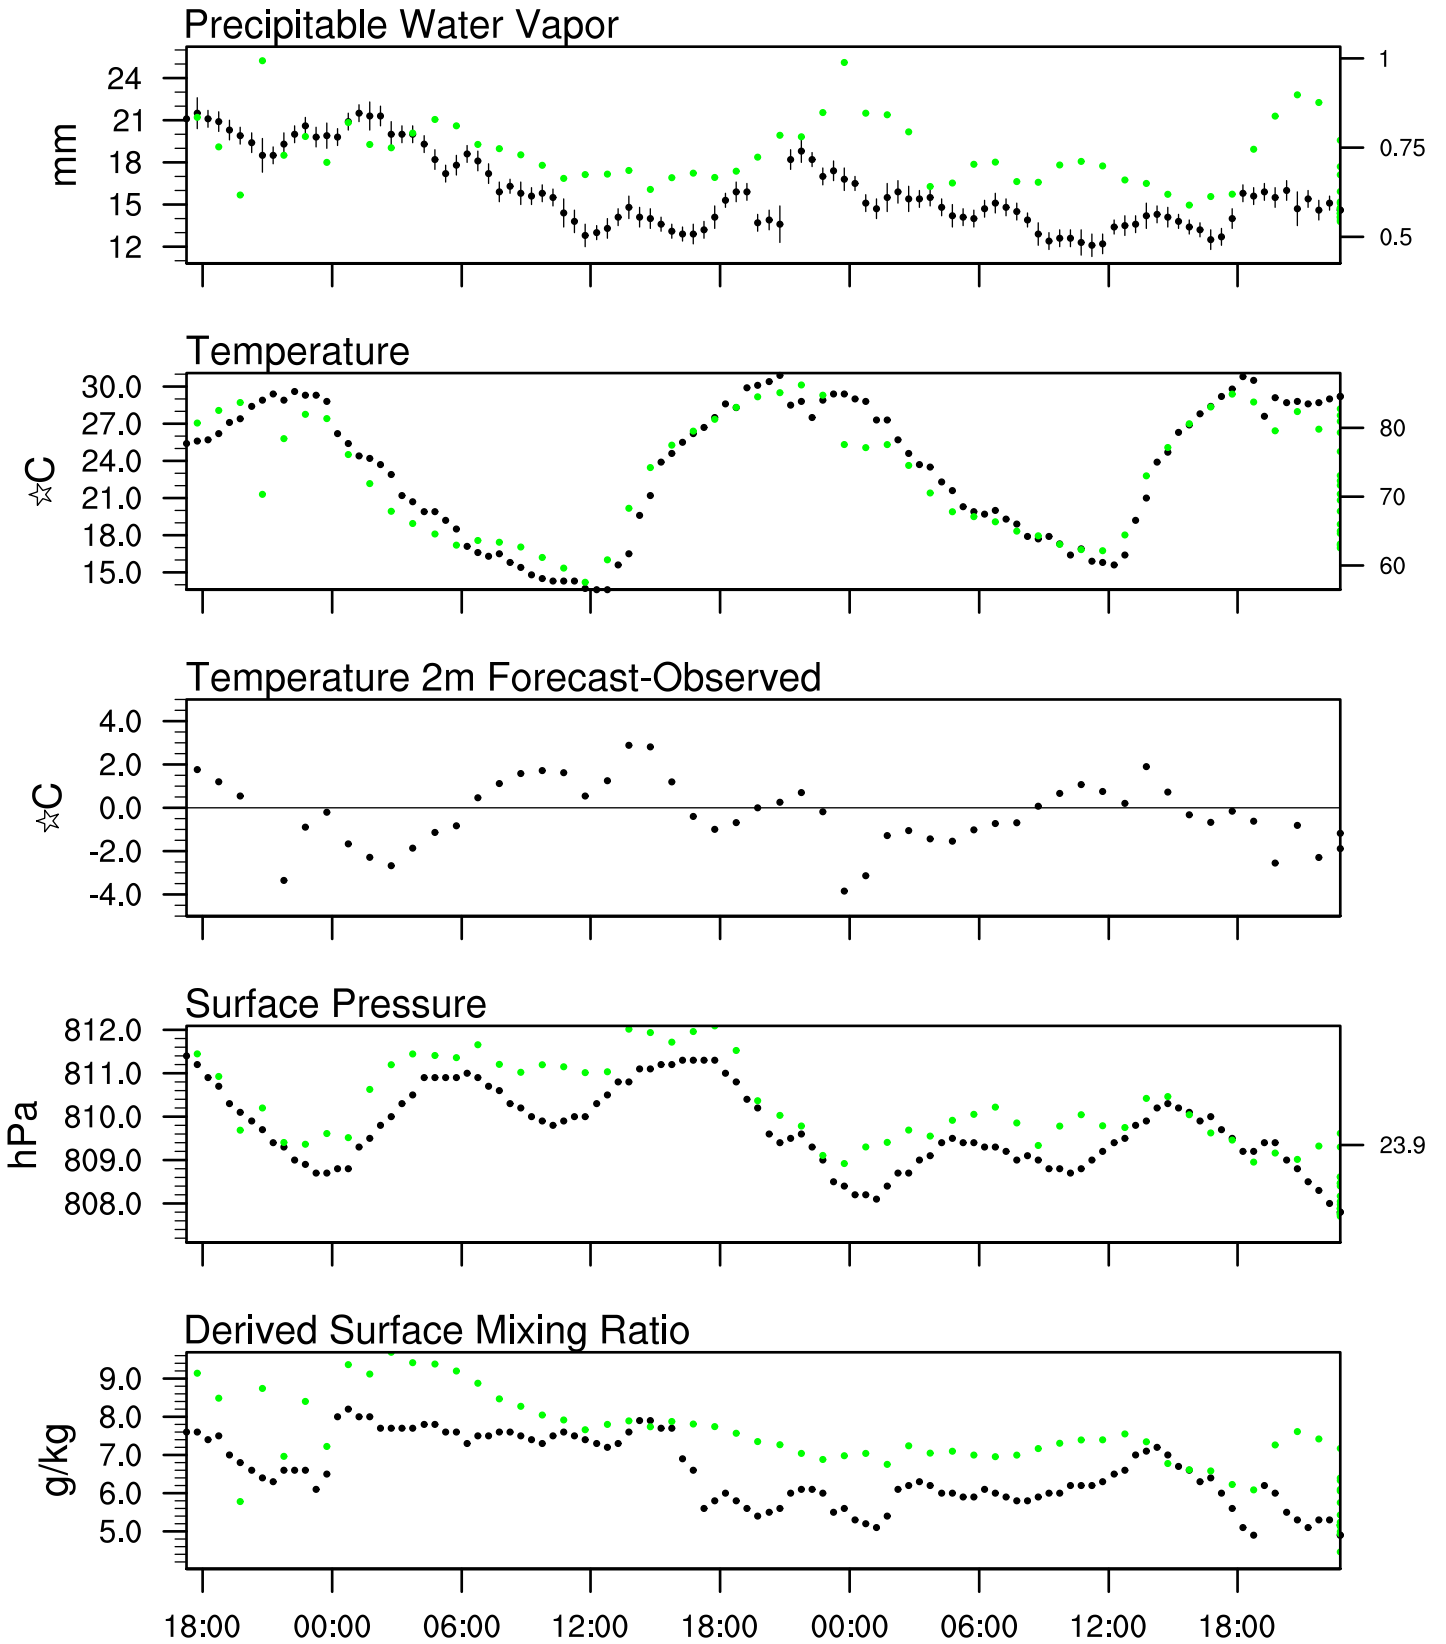

Show Low, AZ

3 Jul 2020 17:45 UTC - 7 Jul 2020 6:15 UTC

Show Low, AZ 3Jul 2020 17Z

Plcl=635 Tlcl[C]=6 Shox=0 Pwat[cm]=2 Cape[J]= 1510

Show Low, AZ 4Jul 2020 5Z

Ptcl=713 Tlcl[C]=7 Shox=0 Pwat[cm]=2 Cape[J]= 1

Show Low, AZ 4Jul 2020 17Z

Plcl=617 Tlcl[C]=3 Shox=0 Pwat[cm]=2 Cape[J]= 524

Show Low, AZ 5Jul 2020 5Z

Plcl=649 Tlcl[C]=2 Shox=0 Pwat[cm]=2 Cape[J]= 0

Show Low, AZ 5Jul 2020 17Z

Plcl=574 Tlcl[C]=0 Shox=0 Pwat[cm]=2 Cape[J]= 382

Show Low, AZ 6Jul 2020 5Z

Plcl=593 Tlcl[C]=-3 Shox=0 Pwat[cm]=2 Cape[J]= 0

Show Low, AZ 6Jul 2020 17Z

Plcl=542 Tlcl[C]=-6 Shox=0 Pwat[cm]=1 Cape[J]= 141

Show Low, AZ 7Jul 2020 5Z

Plcl=579 Tlcl[C]=-6 Shox=0 Pwat[cm]=1 Cape[J]= 0