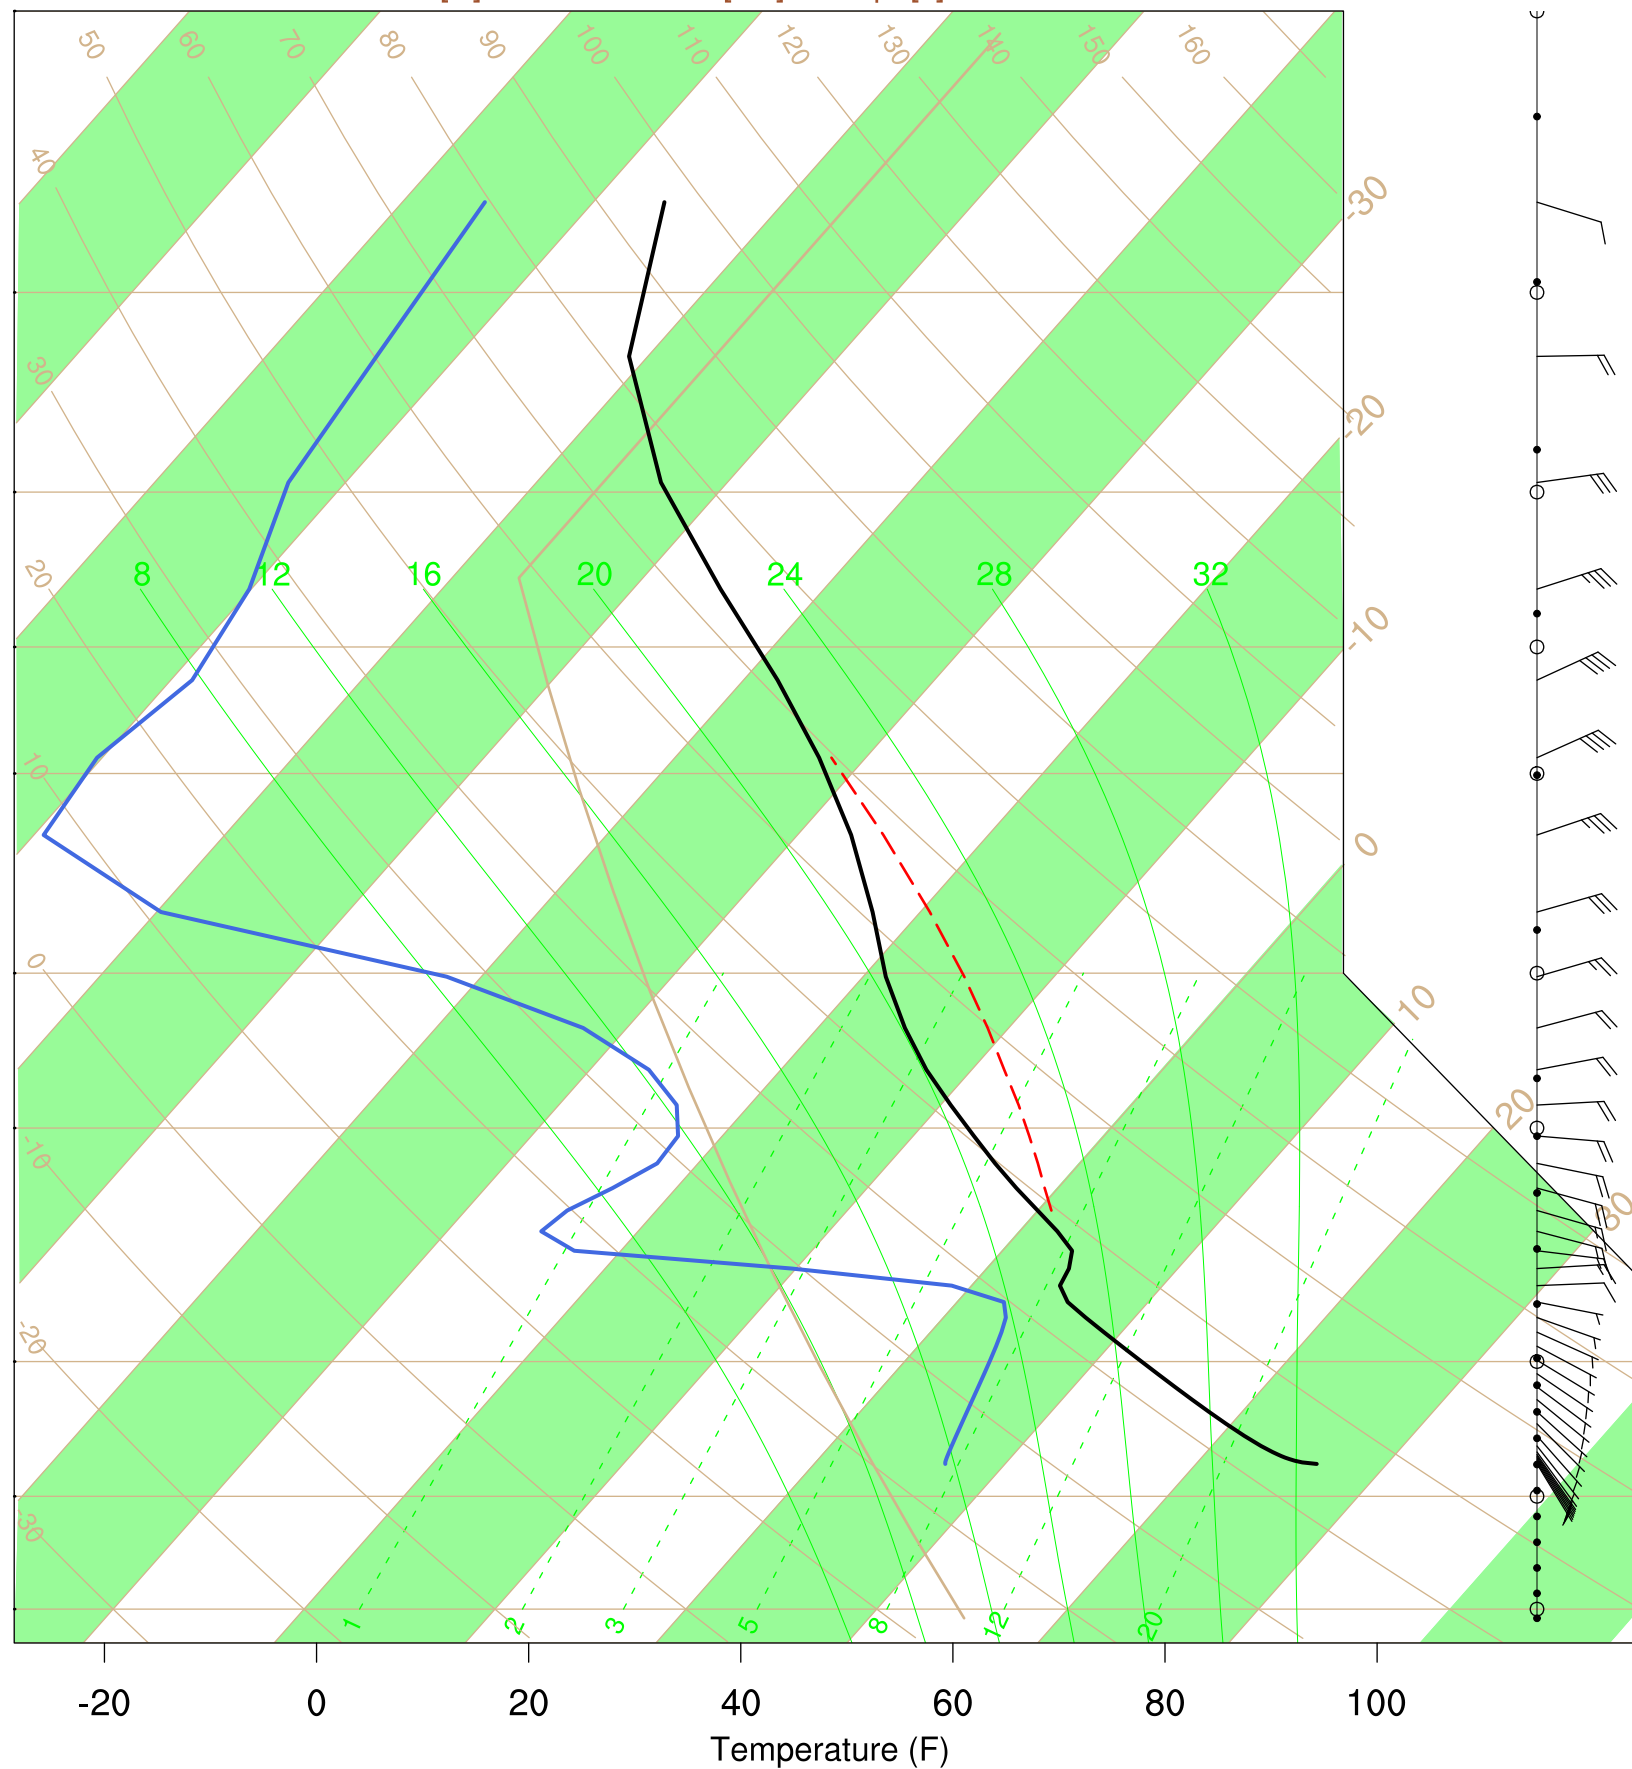

Show Low, AZ

3 Jul 2020 17:45 UTC - 7 Jul 2020 6:15 UTC

Show Low, AZ 3Jul 2020 17Z

Plcl=635 Tlcl[C]=6 Shox=0 Pwat[cm]=2 Cape[J]= 1510

Show Low, AZ 4Jul 2020 5Z

Ptcl=713 Tlcl[C]=7 Shox=0 Pwat[cm]=2 Cape[J]= 1

Show Low, AZ 4Jul 2020 17Z

Plcl=617 Tlcl[C]=3 Shox=0 Pwat[cm]=2 Cape[J]= 524

Show Low, AZ 5Jul 2020 5Z

Plcl=649 Tlcl[C]=2 Shox=0 Pwat[cm]=2 Cape[J]= 0

Show Low, AZ 5Jul 2020 17Z

Plcl=574 Tlcl[C]=0 Shox=0 Pwat[cm]=2 Cape[J]= 382

Show Low, AZ 6Jul 2020 5Z

Plcl=593 Tlcl[C]=-3 Shox=0 Pwat[cm]=2 Cape[J]= 0

Show Low, AZ 6Jul 2020 17Z

Plcl=542 Tlcl[C]=-6 Shox=0 Pwat[cm]=1 Cape[J]= 141

Show Low, AZ 7Jul 2020 5Z

Plcl=579 Tlcl[C]=-6 Shox=0 Pwat[cm]=1 Cape[J]= 0