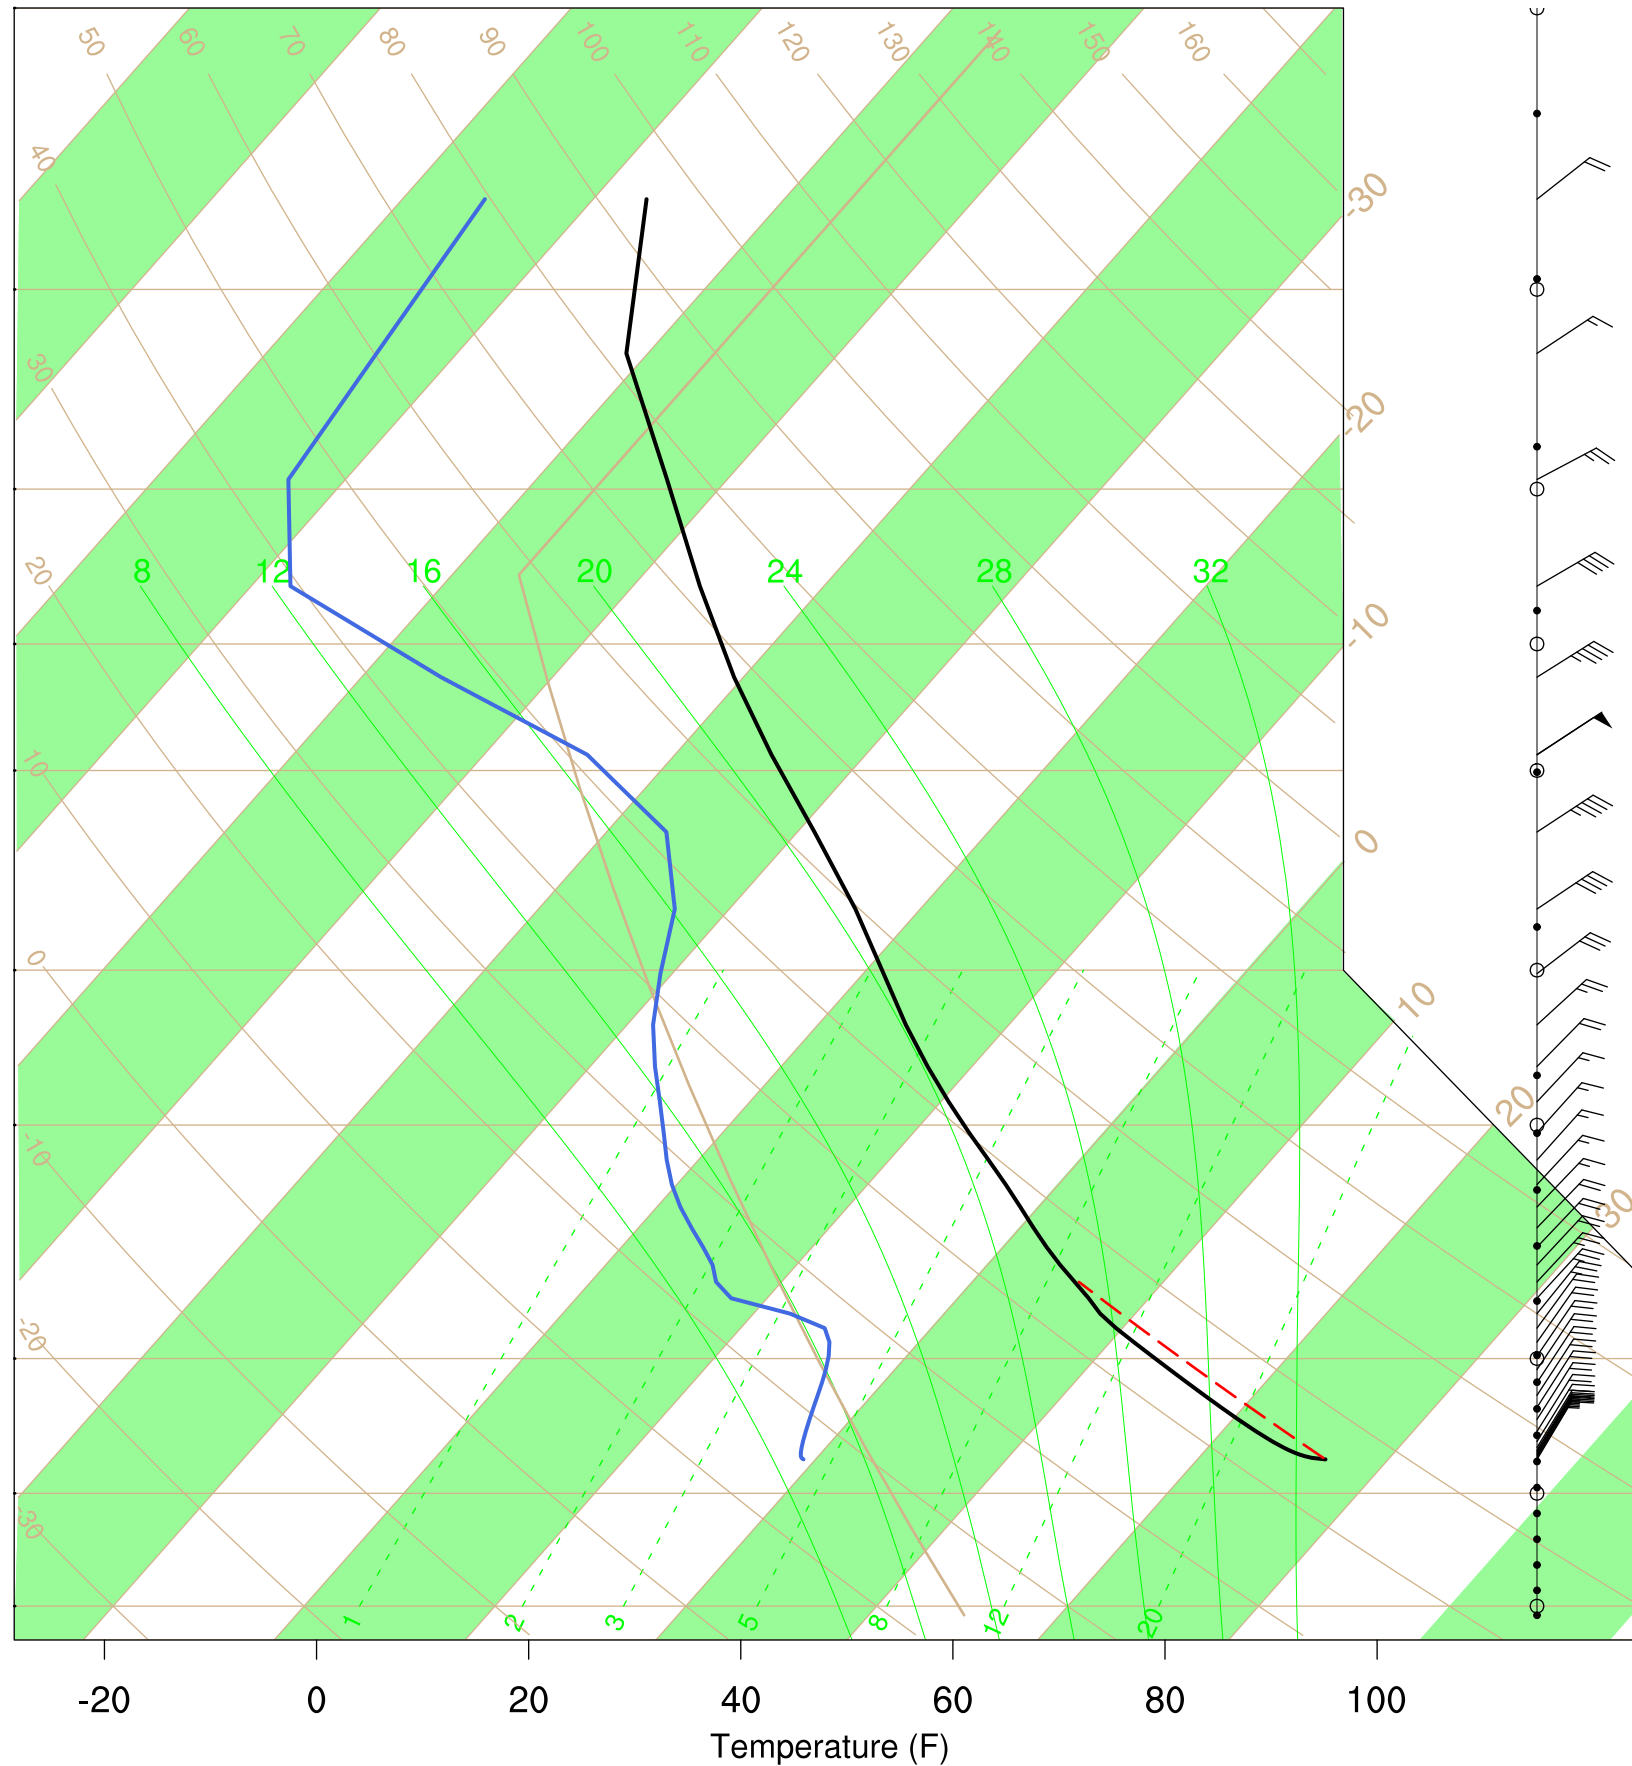

Show Low, AZ

3 Aug 2020 17:45 UTC - 7 Aug 2020 6:15 UTC

Show Low, AZ 3Aug 2020 17Z

Plcl=576 Tlcl[C]=0 Shox=0 Pwat[cm]=2 Cape[J]= 955

Show Low, AZ 4Aug 2020 5Z

Plcl=623 Tlcl[C]=1 Shox=0 Pwat[cm]=1 Cape[J]= 0

Show Low, AZ 4Aug 2020 17Z

Plcl=594 Tlcl[C]=1 Shox=0 Pwat[cm]=2 Cape[J]= 240

Show Low, AZ 5Aug 2020 5Z

Plcl=614 Tlcl[C]=0 Shox=0 Pwat[cm]=2 Cape[J]= 0

Show Low, AZ 5Aug 2020 17Z

Plcl=623 Tlcl[C]=4 Shox=0 Pwat[cm]=2 Cape[J]= 739

Show Low, AZ 6Aug 2020 5Z

Plcl=615 Tlcl[C]=-1 Shox=0 Pwat[cm]=1 Cape[J]= 0

Show Low, AZ 6Aug 2020 17Z

Plcl=553 Tlcl[C]=-5 Shox=0 Pwat[cm]=1 Cape[J]= 90

Show Low, AZ 7Aug 2020 5Z

Plcl=606 Tlcl[C]=-3 Shox=0 Pwat[cm]=1 Cape[J]= 0