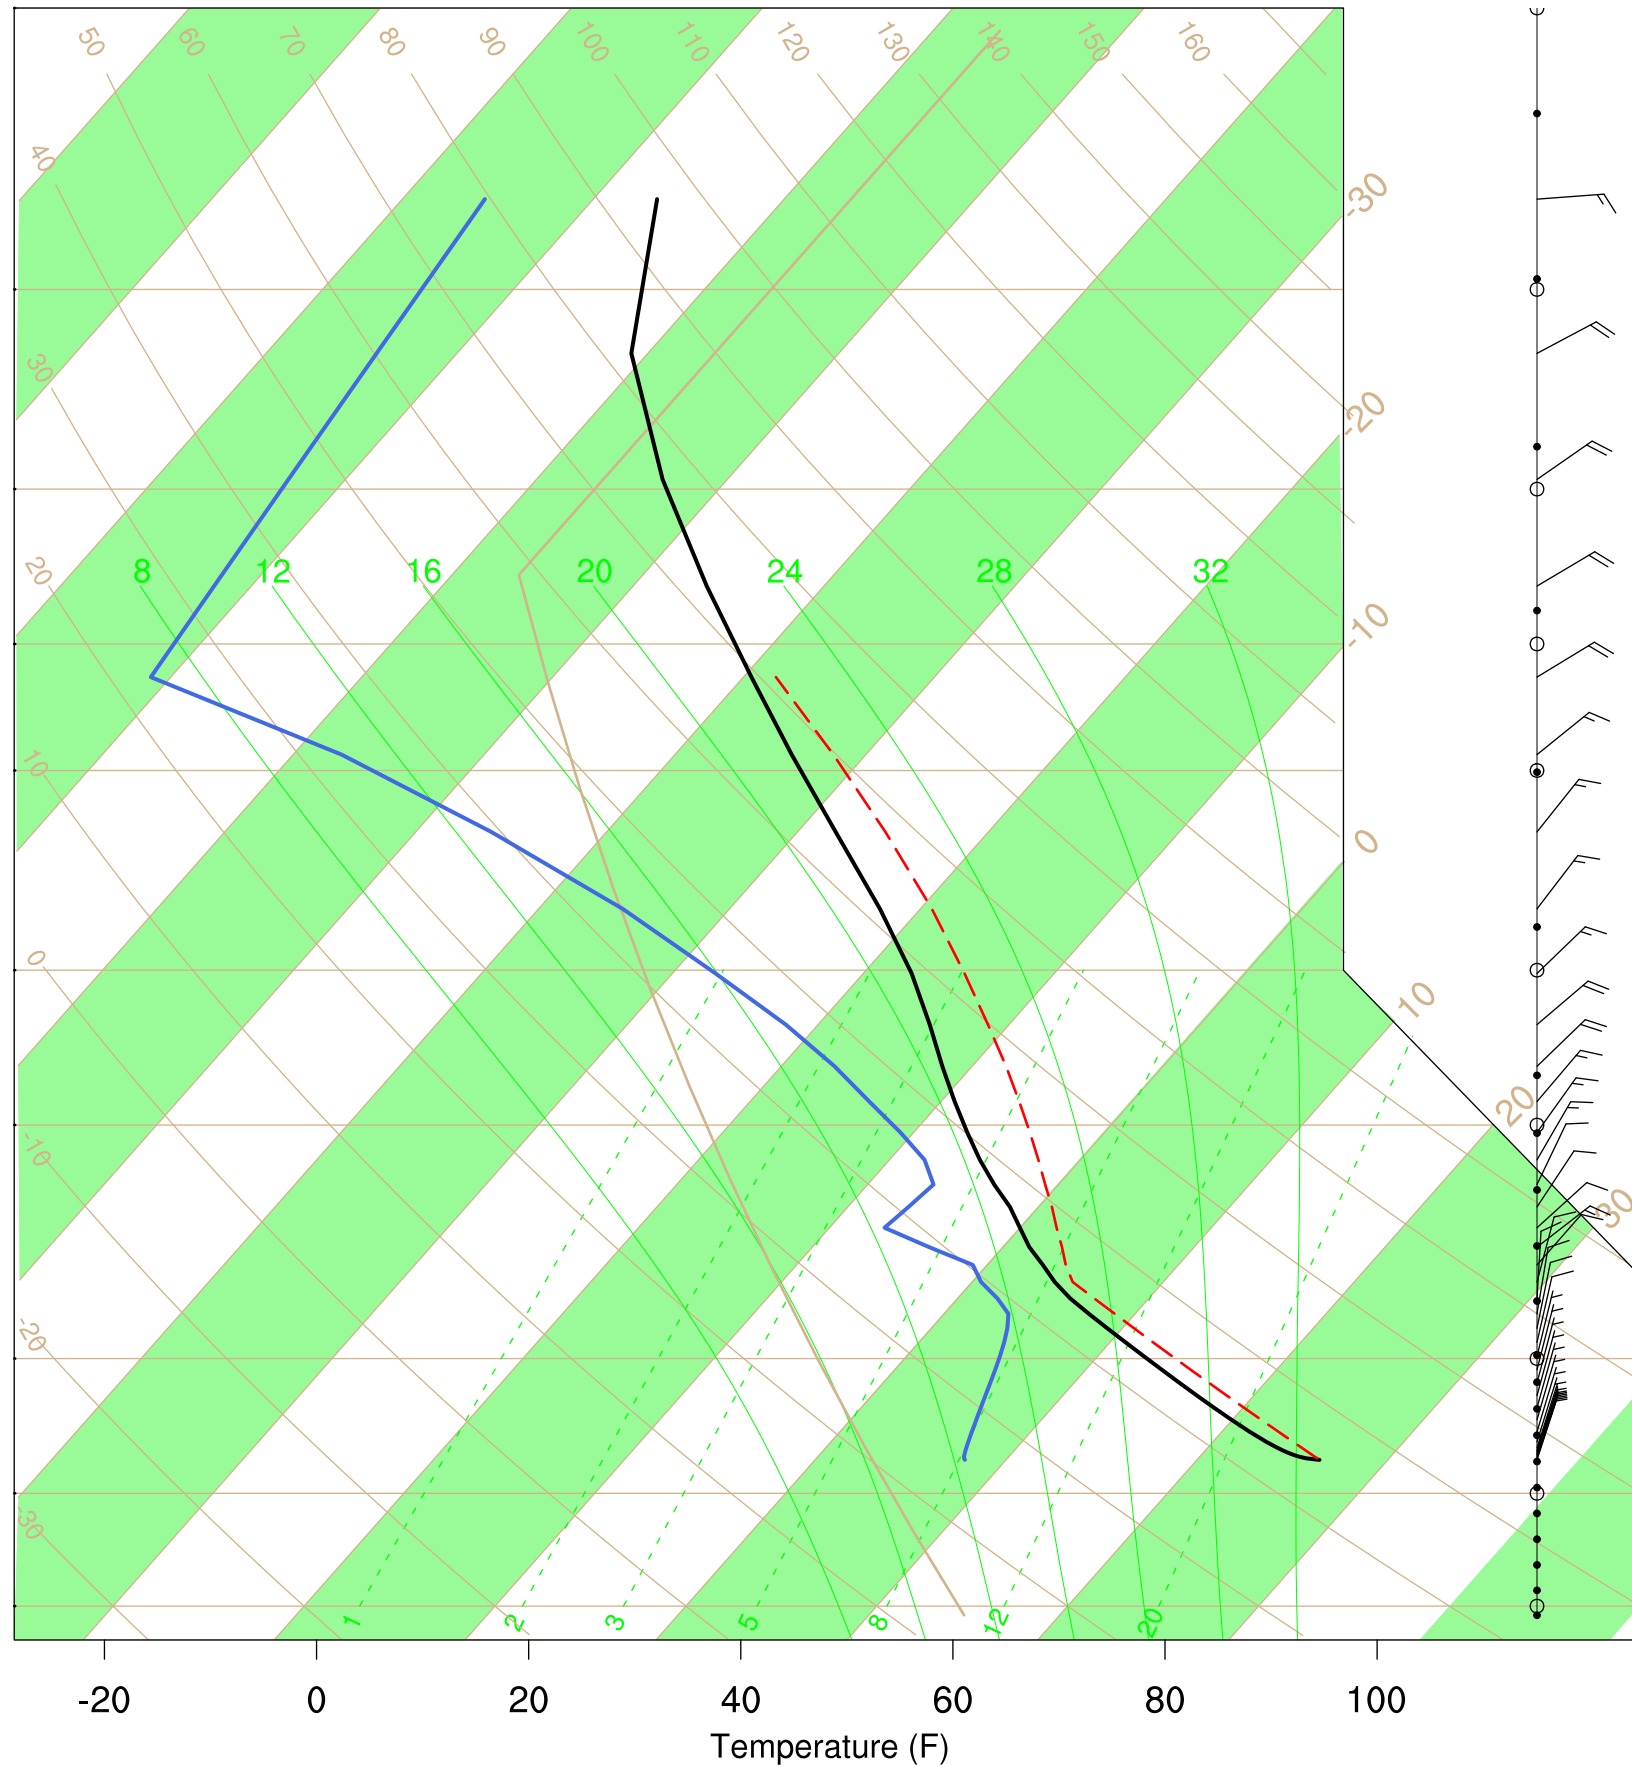

Show Low, AZ

3 Aug 2020 17:45 UTC - 7 Aug 2020 6:15 UTC

Show Low, AZ 3Aug 2020 17Z

Plcl=576 Tlcl[C]=0 Shox=0 Pwat[cm]=2 Cape[J]= 955

Show Low, AZ 4Aug 2020 5Z

Plcl=623 Tlcl[C]=1 Shox=0 Pwat[cm]=1 Cape[J]= 0

Show Low, AZ 4Aug 2020 17Z

Plcl=594 Tlcl[C]=1 Shox=0 Pwat[cm]=2 Cape[J]= 240

Show Low, AZ 5Aug 2020 5Z

Plcl=614 Tlcl[C]=0 Shox=0 Pwat[cm]=2 Cape[J]= 0

Show Low, AZ 5Aug 2020 17Z

Plcl=623 Tlcl[C]=4 Shox=0 Pwat[cm]=2 Cape[J]= 739

Show Low, AZ 6Aug 2020 5Z

Plcl=615 Tlcl[C]=-1 Shox=0 Pwat[cm]=1 Cape[J]= 0

Show Low, AZ 6Aug 2020 17Z

Plcl=553 Tlcl[C]=-5 Shox=0 Pwat[cm]=1 Cape[J]= 90

Show Low, AZ 7Aug 2020 5Z

Plcl=606 Tlcl[C]=-3 Shox=0 Pwat[cm]=1 Cape[J]= 0