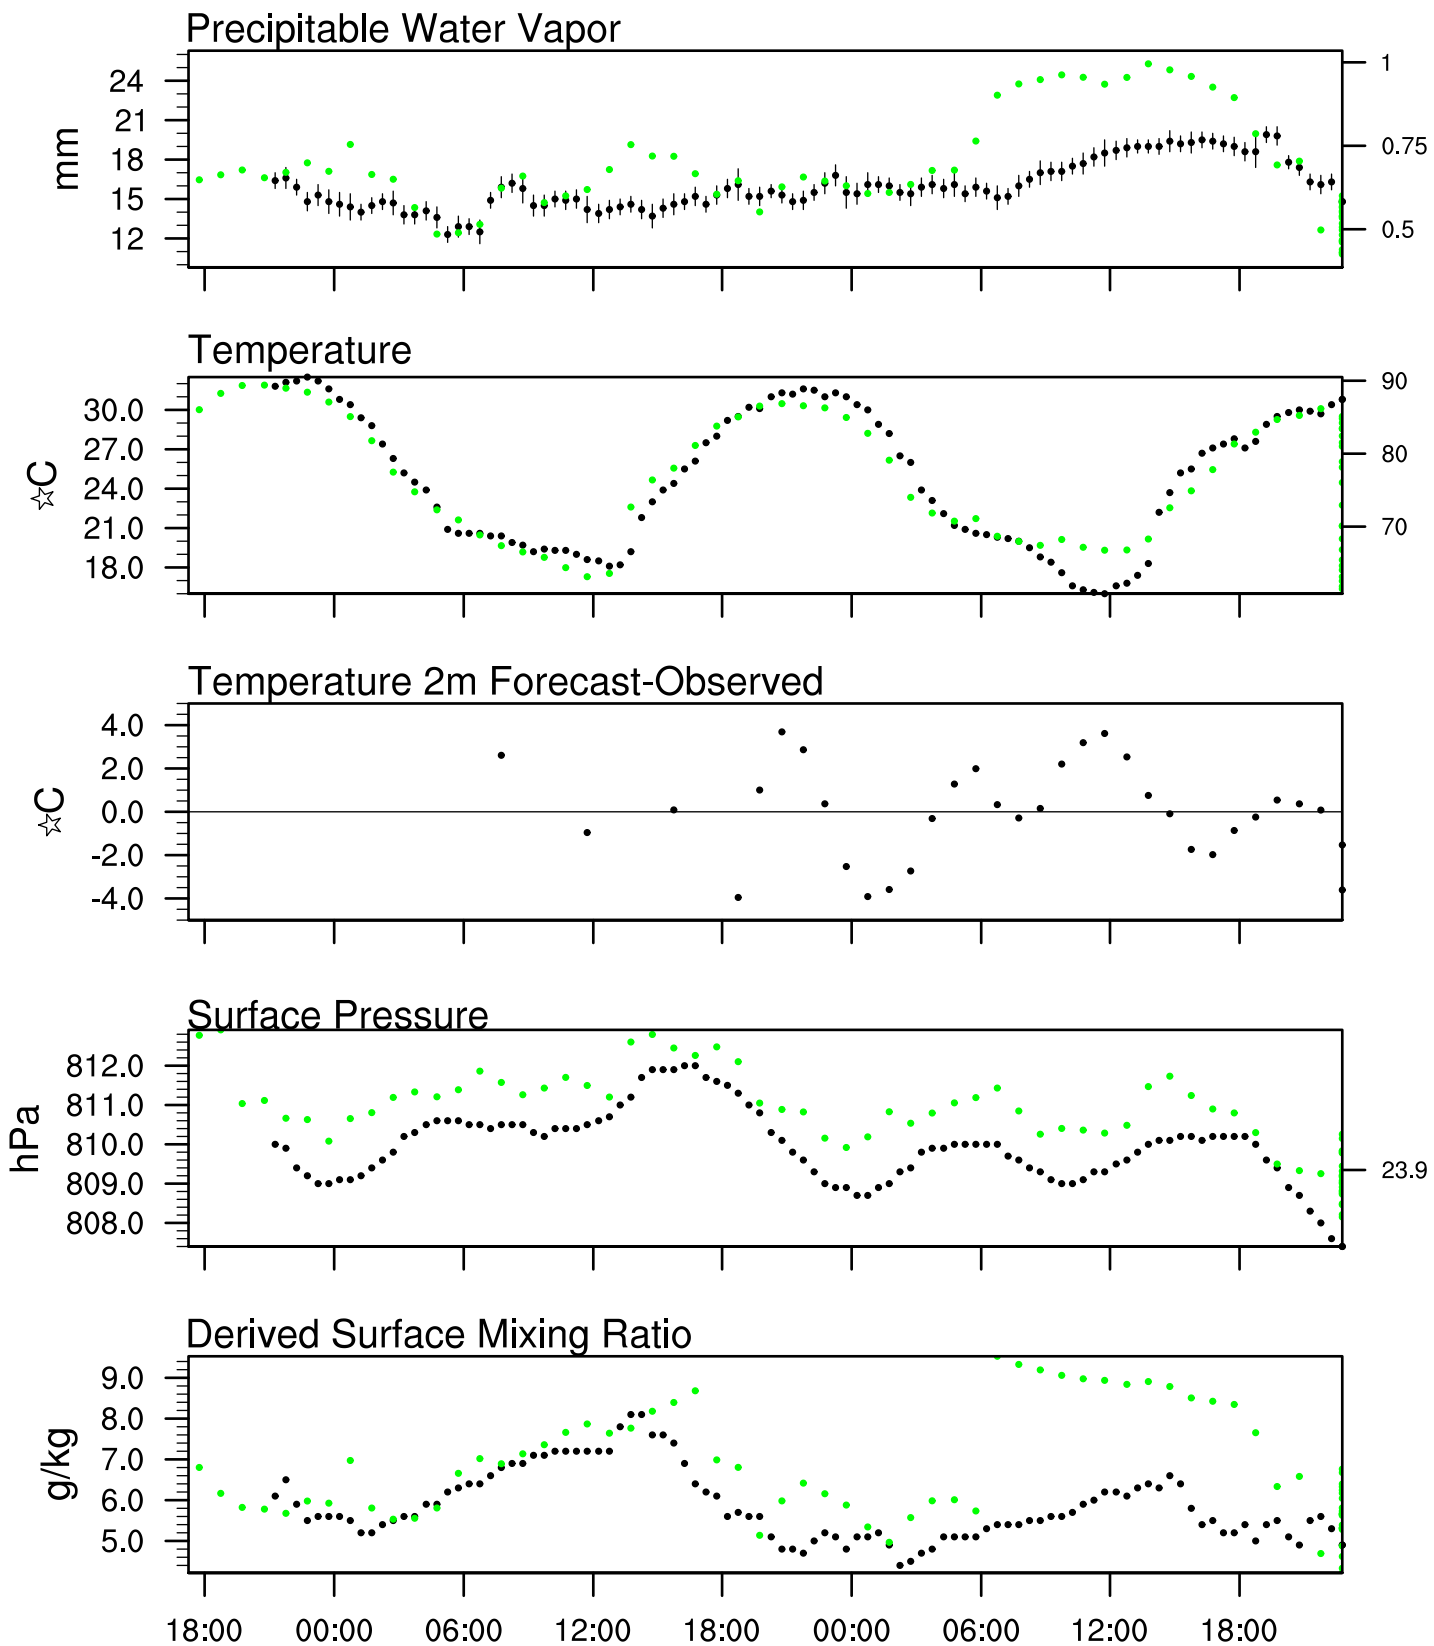

Show Low, AZ

3 Aug 2020 17:45 UTC - 7 Aug 2020 6:15 UTC

Show Low, AZ 3Aug 2020 17Z

Plcl=576 Tlcl[C]=0 Shox=0 Pwat[cm]=2 Cape[J]= 955

Show Low, AZ 4Aug 2020 5Z

Plcl=623 Tlcl[C]=1 Shox=0 Pwat[cm]=1 Cape[J]= 0

Show Low, AZ 4Aug 2020 17Z

Plcl=594 Tlcl[C]=1 Shox=0 Pwat[cm]=2 Cape[J]= 240

Show Low, AZ 5Aug 2020 5Z

Plcl=614 Tlcl[C]=0 Shox=0 Pwat[cm]=2 Cape[J]= 0

Show Low, AZ 5Aug 2020 17Z

Plcl=623 Tlcl[C]=4 Shox=0 Pwat[cm]=2 Cape[J]= 739

Show Low, AZ 6Aug 2020 5Z

Plcl=615 Tlcl[C]=-1 Shox=0 Pwat[cm]=1 Cape[J]= 0

Show Low, AZ 6Aug 2020 17Z

Plcl=553 Tlcl[C]=-5 Shox=0 Pwat[cm]=1 Cape[J]= 90

Show Low, AZ 7Aug 2020 5Z

Plcl=606 Tlcl[C]=-3 Shox=0 Pwat[cm]=1 Cape[J]= 0