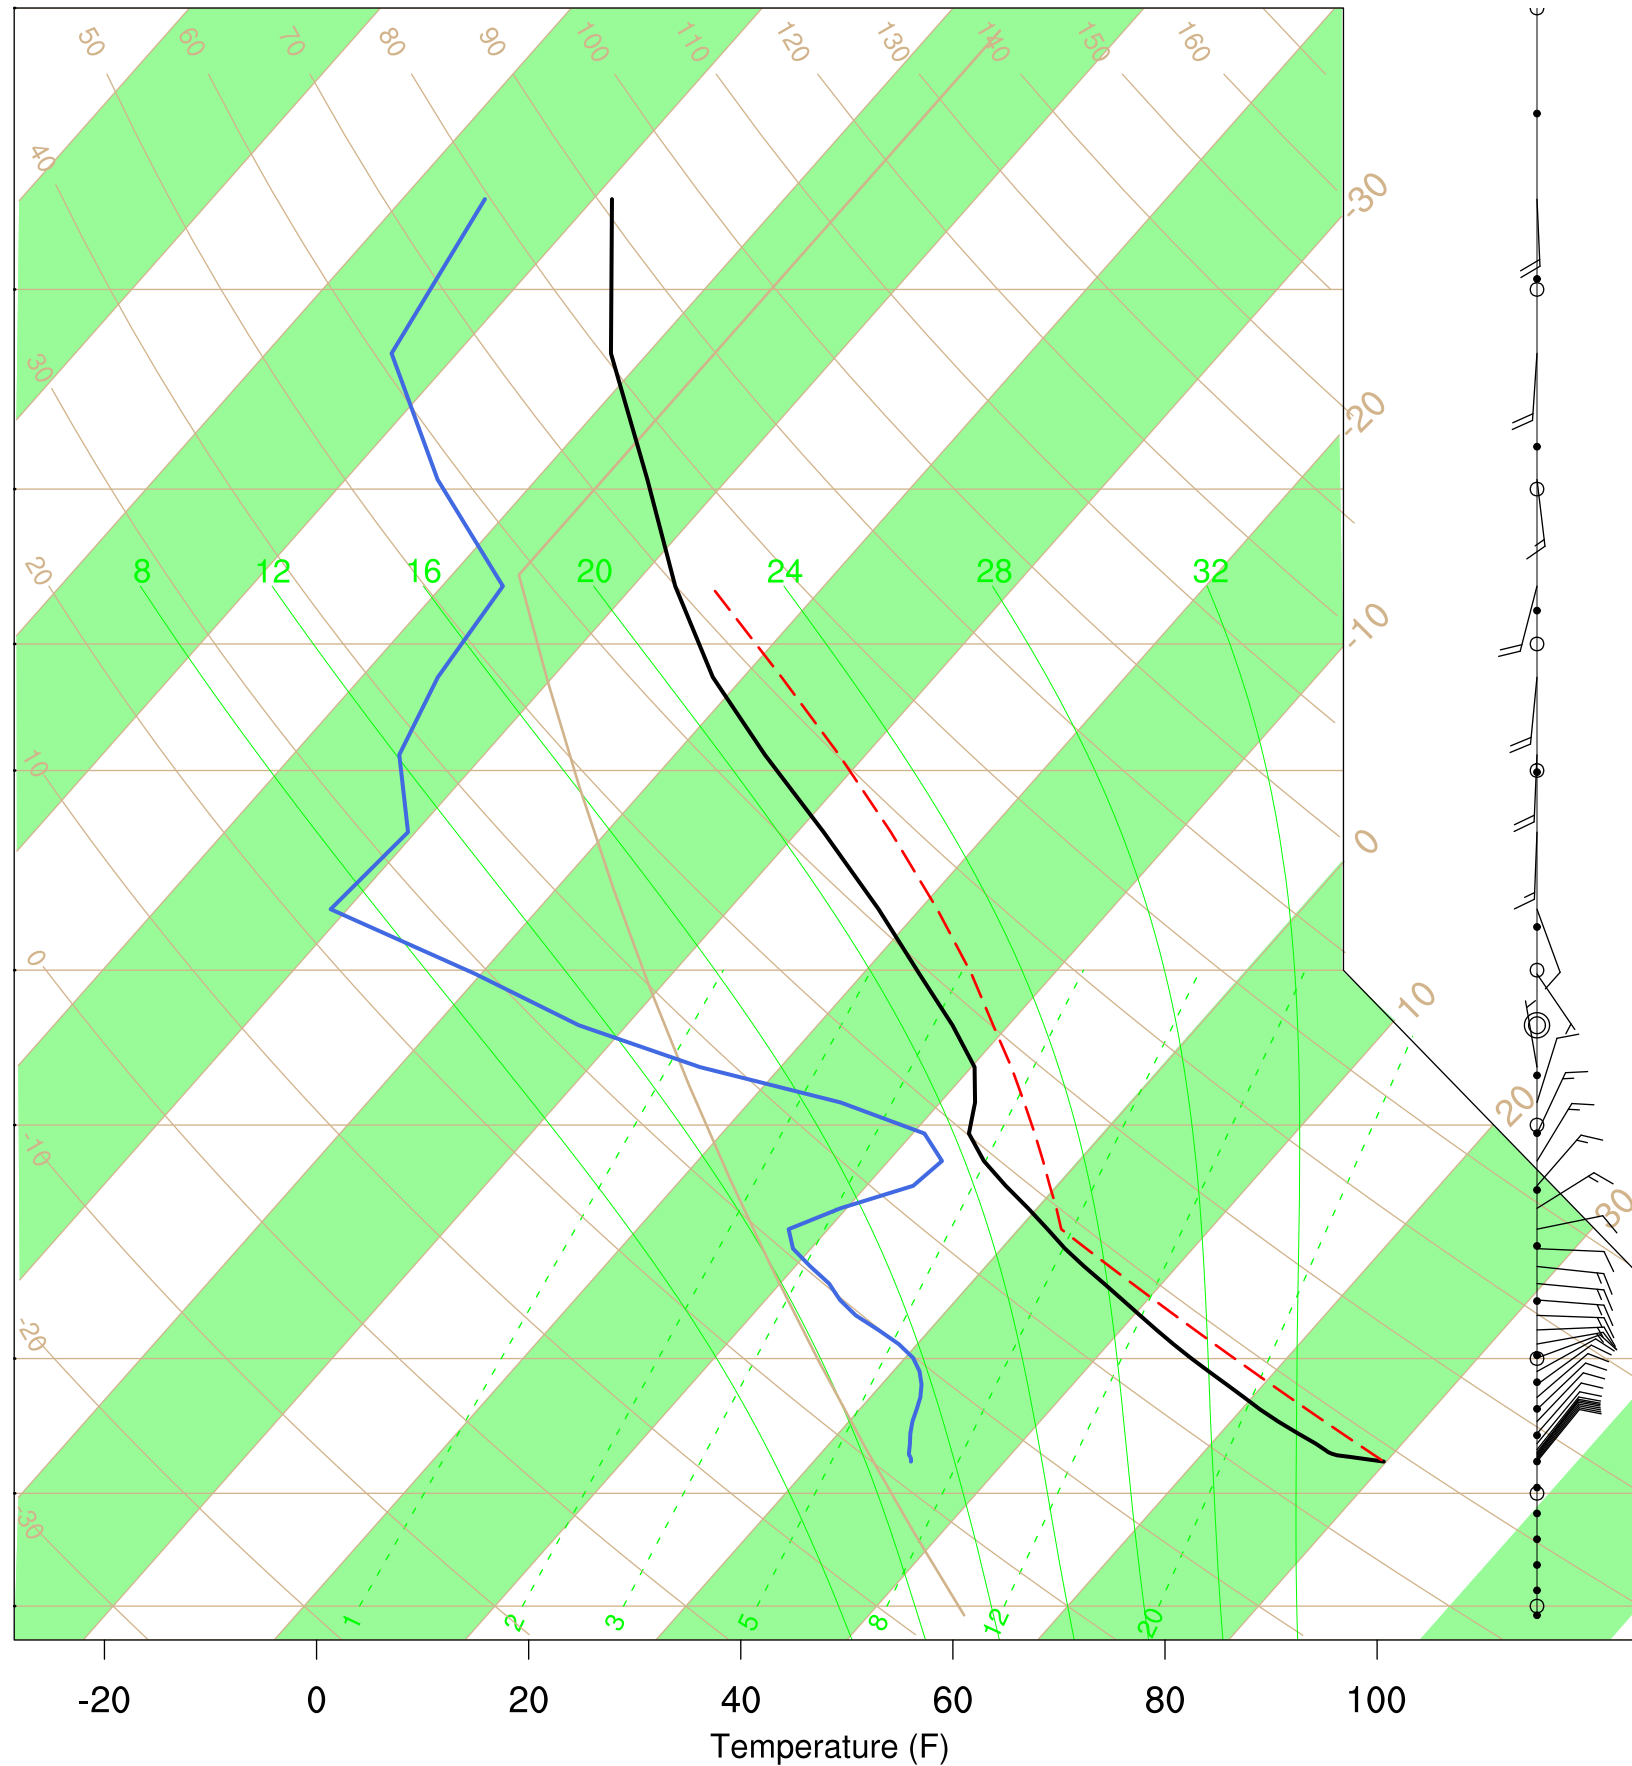

Show Low, AZ

3 Aug 2020 17:45 UTC - 7 Aug 2020 6:15 UTC

Show Low, AZ 3Aug 2020 17Z

Plcl=576 Tlcl[C]=0 Shox=0 Pwat[cm]=2 Cape[J]= 955

Show Low, AZ 4Aug 2020 5Z

Plcl=623 Tlcl[C]=1 Shox=0 Pwat[cm]=1 Cape[J]= 0

Show Low, AZ 4Aug 2020 17Z

Plcl=594 Tlcl[C]=1 Shox=0 Pwat[cm]=2 Cape[J]= 240

Show Low, AZ 5Aug 2020 5Z

Plcl=614 Tlcl[C]=0 Shox=0 Pwat[cm]=2 Cape[J]= 0

Show Low, AZ 5Aug 2020 17Z

Plcl=623 Tlcl[C]=4 Shox=0 Pwat[cm]=2 Cape[J]= 739

Show Low, AZ 6Aug 2020 5Z

Plcl=615 Tlcl[C]=-1 Shox=0 Pwat[cm]=1 Cape[J]= 0

Show Low, AZ 6Aug 2020 17Z

Plcl=553 Tlcl[C]=-5 Shox=0 Pwat[cm]=1 Cape[J]= 90

Show Low, AZ 7Aug 2020 5Z

Plcl=606 Tlcl[C]=-3 Shox=0 Pwat[cm]=1 Cape[J]= 0