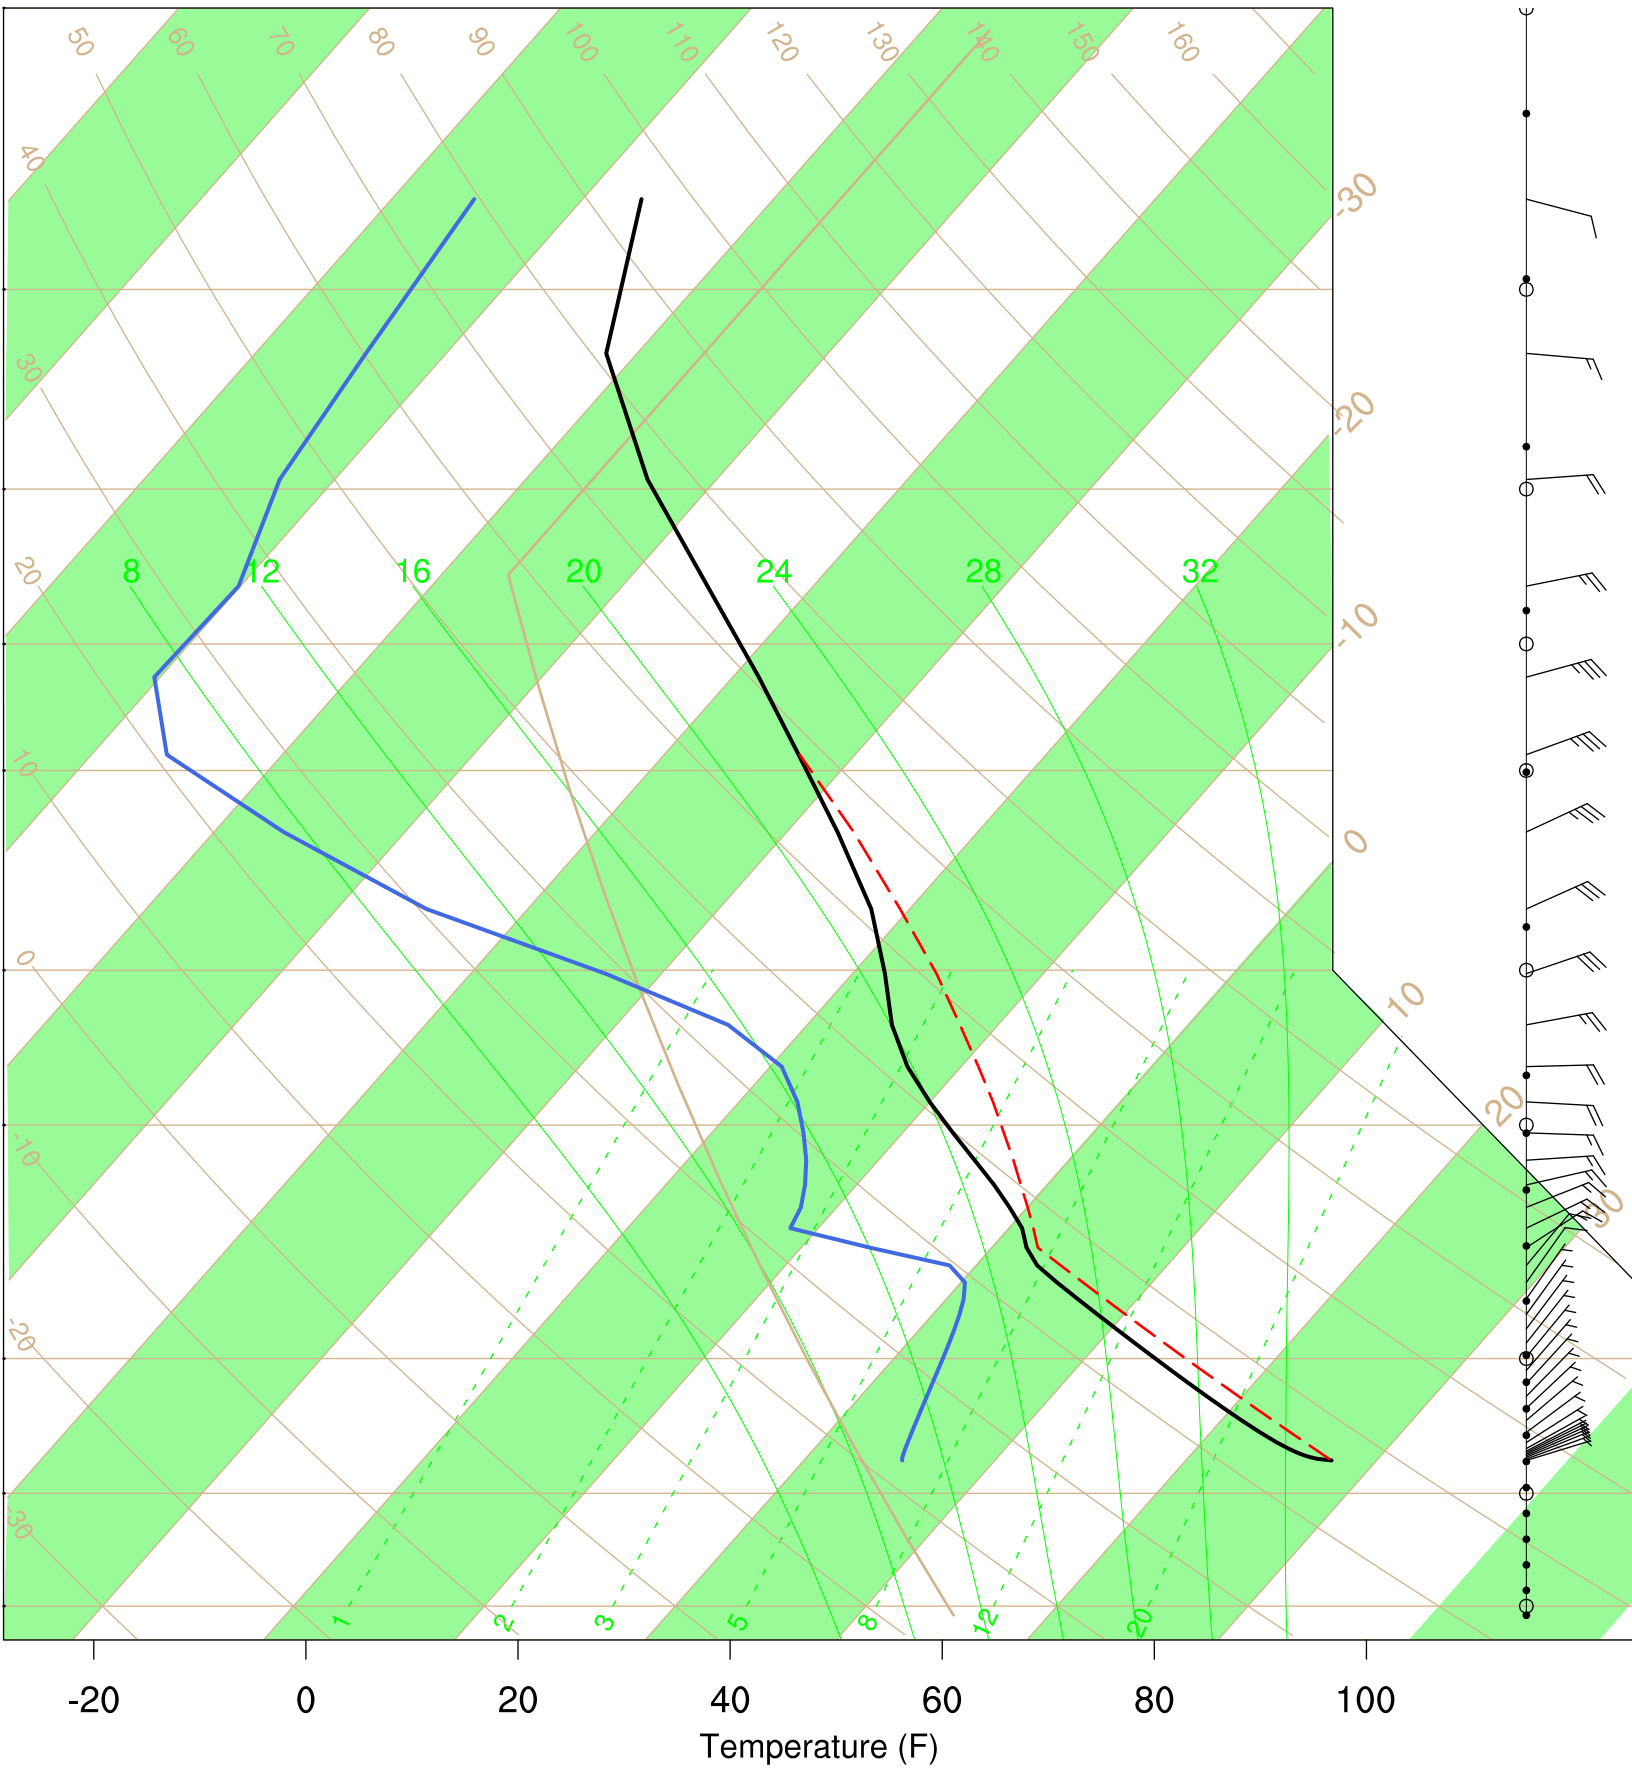

Show Low, AZ

2 Jul 2020 17:45 UTC - 6 Jul 2020 6:15 UTC

Show Low, AZ 2Jul 2020 17Z

Ptcl=589 Tlcl[C]=0 Shox=0 Pwat[cm]=2 Cape[J]= 650

Show Low, AZ 3Jul 2020 5Z

Plcl=685 Tlcl[C]=6 Shox=0 Pwat[cm]=2 Cape[J]= 99

Show Low, AZ 3Jul 2020 17Z

Plcl=631 Tlcl[C]=4 Shox=0 Pwat[cm]=2 Cape[J]= 464

Show Low, AZ 4Jul 2020 5Z

Plcl=651 Tlcl[C]=3 Shox=0 Pwat[cm]=2 Cape[J]= 0

Show Low, AZ 4Jul 2020 17Z

Ptcl=592 Tlcl[C]=1 Shox=0 Pwat[cm]=2 Cape[J]= 520

Show Low, AZ 5Jul 2020 5Z

Plcl=652 Tlcl[C]=4 Shox=0 Pwat[cm]=2 Cape[J]= 141

Show Low, AZ 5Jul 2020 17Z

Plcl=552 Tlcl[C]=-4 Shox=0 Pwat[cm]=1 Cape[J]= 284

Show Low, AZ 6Jul 2020 5Z

Plcl=627 Tlcl[C]=0 Shox=0 Pwat[cm]=1 Cape[J]= 0