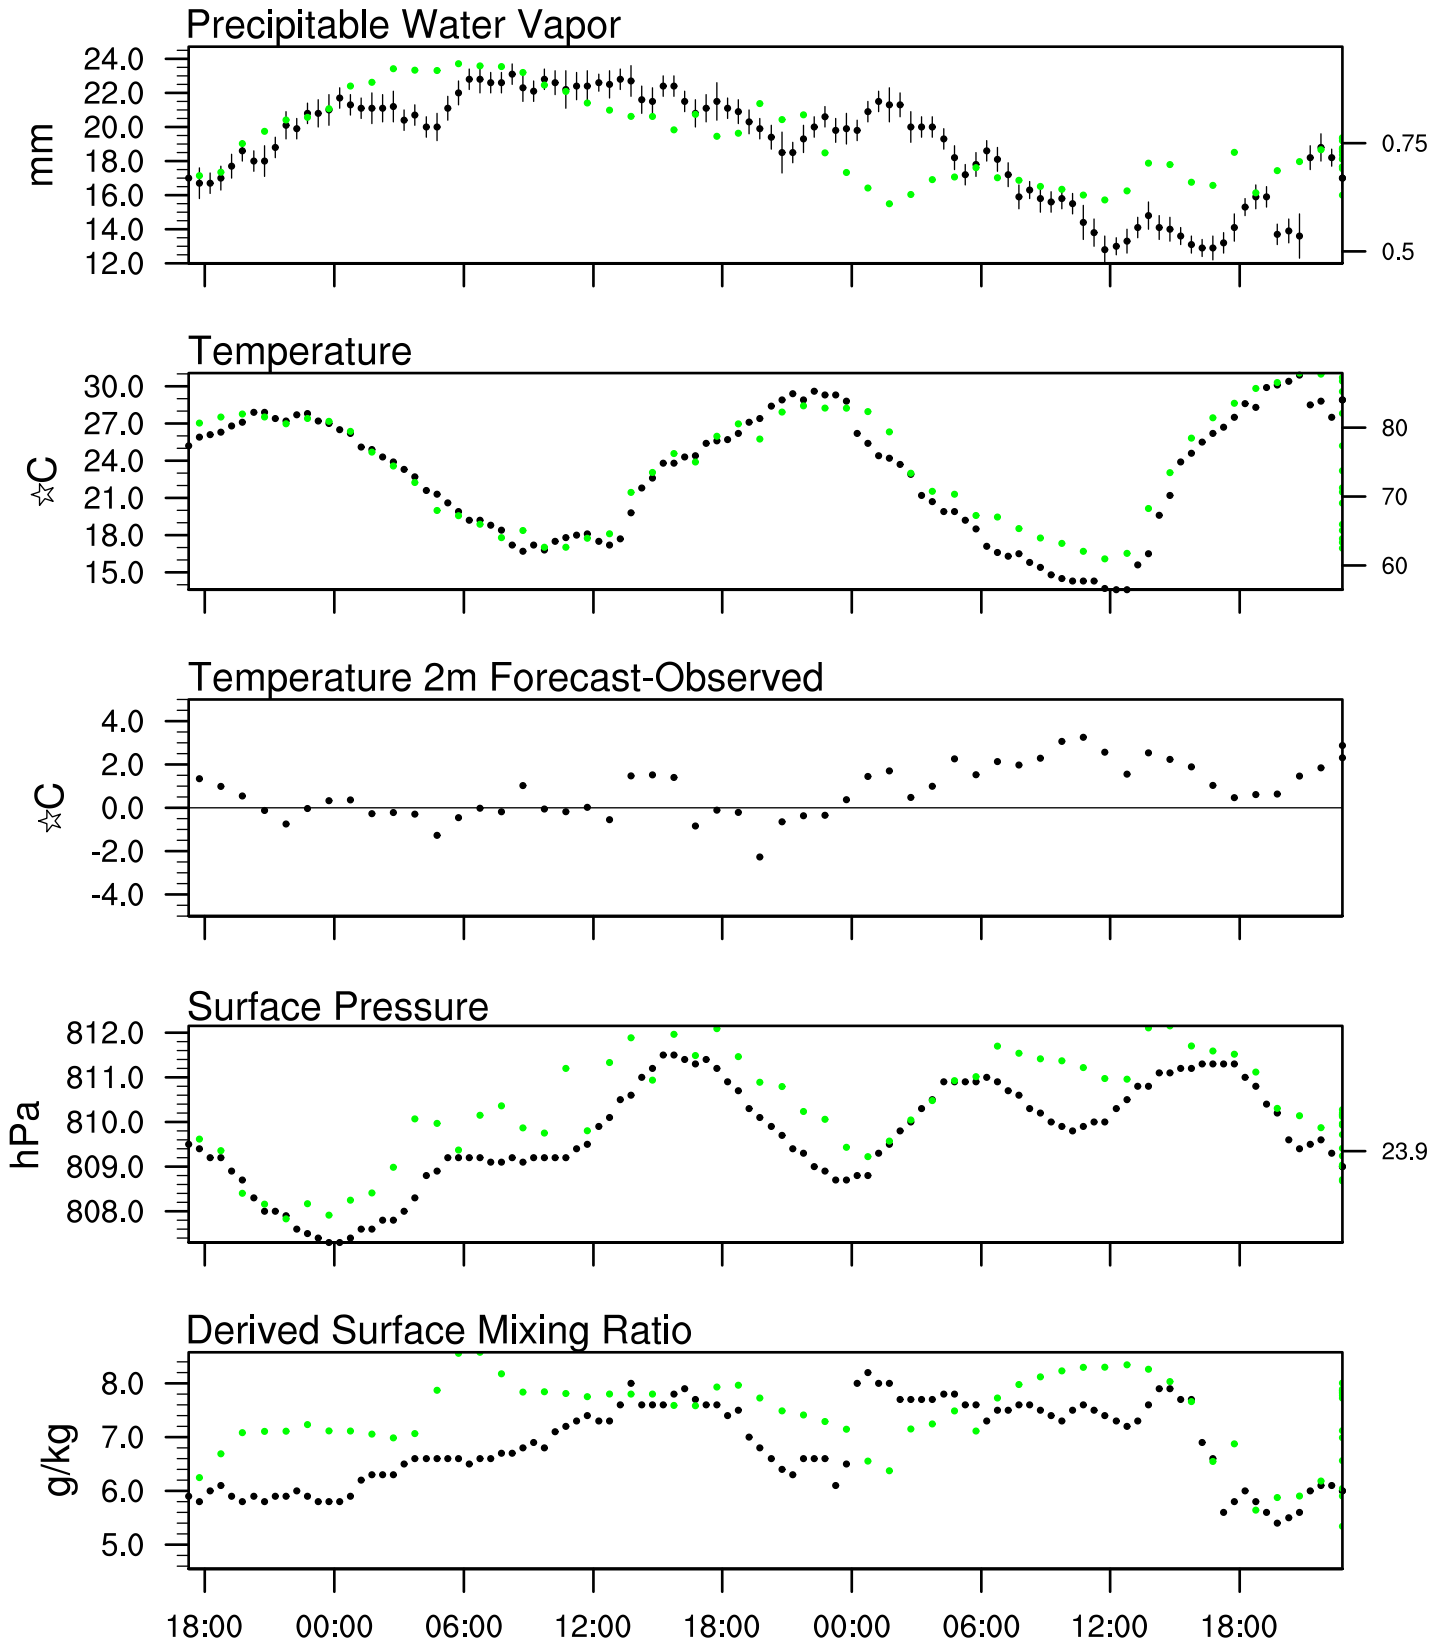

Show Low, AZ

2 Jul 2020 17:45 UTC - 6 Jul 2020 6:15 UTC

Show Low, AZ 2Jul 2020 17Z

Ptcl=589 Tlcl[C]=0 Shox=0 Pwat[cm]=2 Cape[J]= 650

Show Low, AZ 3Jul 2020 5Z

Plcl=685 Tlcl[C]=6 Shox=0 Pwat[cm]=2 Cape[J]= 99

Show Low, AZ 3Jul 2020 17Z

Plcl=631 Tlcl[C]=4 Shox=0 Pwat[cm]=2 Cape[J]= 464

Show Low, AZ 4Jul 2020 5Z

Plcl=651 Tlcl[C]=3 Shox=0 Pwat[cm]=2 Cape[J]= 0

Show Low, AZ 4Jul 2020 17Z

Ptcl=592 Tlcl[C]=1 Shox=0 Pwat[cm]=2 Cape[J]= 520

Show Low, AZ 5Jul 2020 5Z

Plcl=652 Tlcl[C]=4 Shox=0 Pwat[cm]=2 Cape[J]= 141

Show Low, AZ 5Jul 2020 17Z

Plcl=552 Tlcl[C]=-4 Shox=0 Pwat[cm]=1 Cape[J]= 284

Show Low, AZ 6Jul 2020 5Z

Plcl=627 Tlcl[C]=0 Shox=0 Pwat[cm]=1 Cape[J]= 0