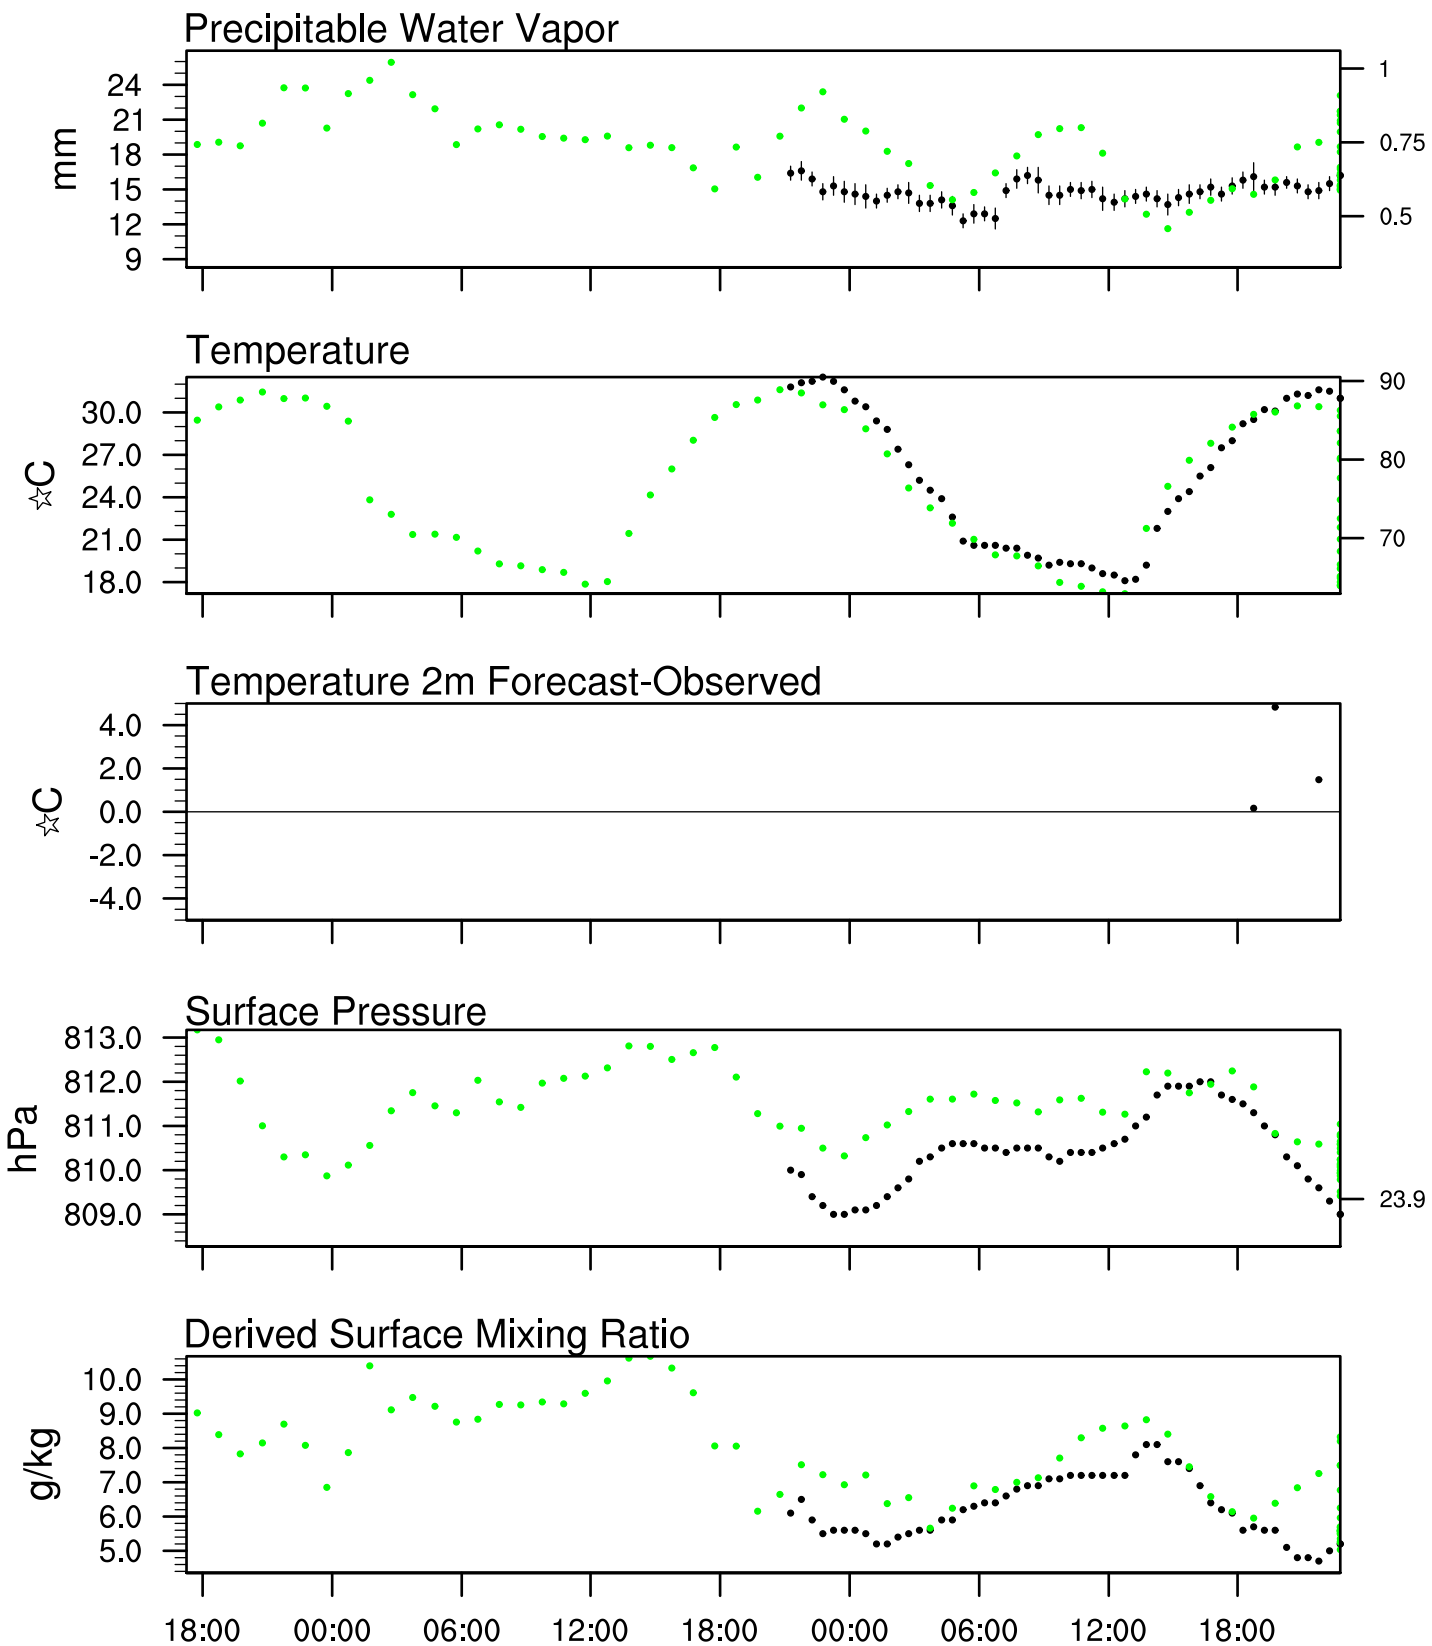

Show Low, AZ

2 Aug 2020 17:45 UTC - 6 Aug 2020 6:15 UTC

Show Low, AZ 2Aug 2020 17Z

Plcl=613 Tlcl[C]=5 Shox=0 Pwat[cm]=2 Cape[J]= 2695

Show Low, AZ 3Aug 2020 5Z

Plcl=667 Tlcl[C]=5 Shox=0 Pwat[cm]=2 Cape[J]= 23

Show Low, AZ 3Aug 2020 17Z

Plcl=603 Tlcl[C]=3 Shox=0 Pwat[cm]=1 Cape[J]= 1206

Show Low, AZ 4Aug 2020 5Z

Plcl=634 Tlcl[C]=1 Shox=0 Pwat[cm]=1 Cape[J]= 0

Show Low, AZ 4Aug 2020 17Z

Plcl=577 Tlcl[C]=0 Shox=0 Pwat[cm]=1 Cape[J]= 0

Show Low, AZ 5Aug 2020 5Z

Plcl=619 Tlcl[C]=0 Shox=0 Pwat[cm]=2 Cape[J]= 0

Show Low, AZ 5Aug 2020 17Z

Plcl=602 Tlcl[C]=2 Shox=0 Pwat[cm]=2 Cape[J]= 869

Show Low, AZ 6Aug 2020 5Z

Plcl=597 Tlcl[C]=-4 Shox=0 Pwat[cm]=1 Cape[J]= 0