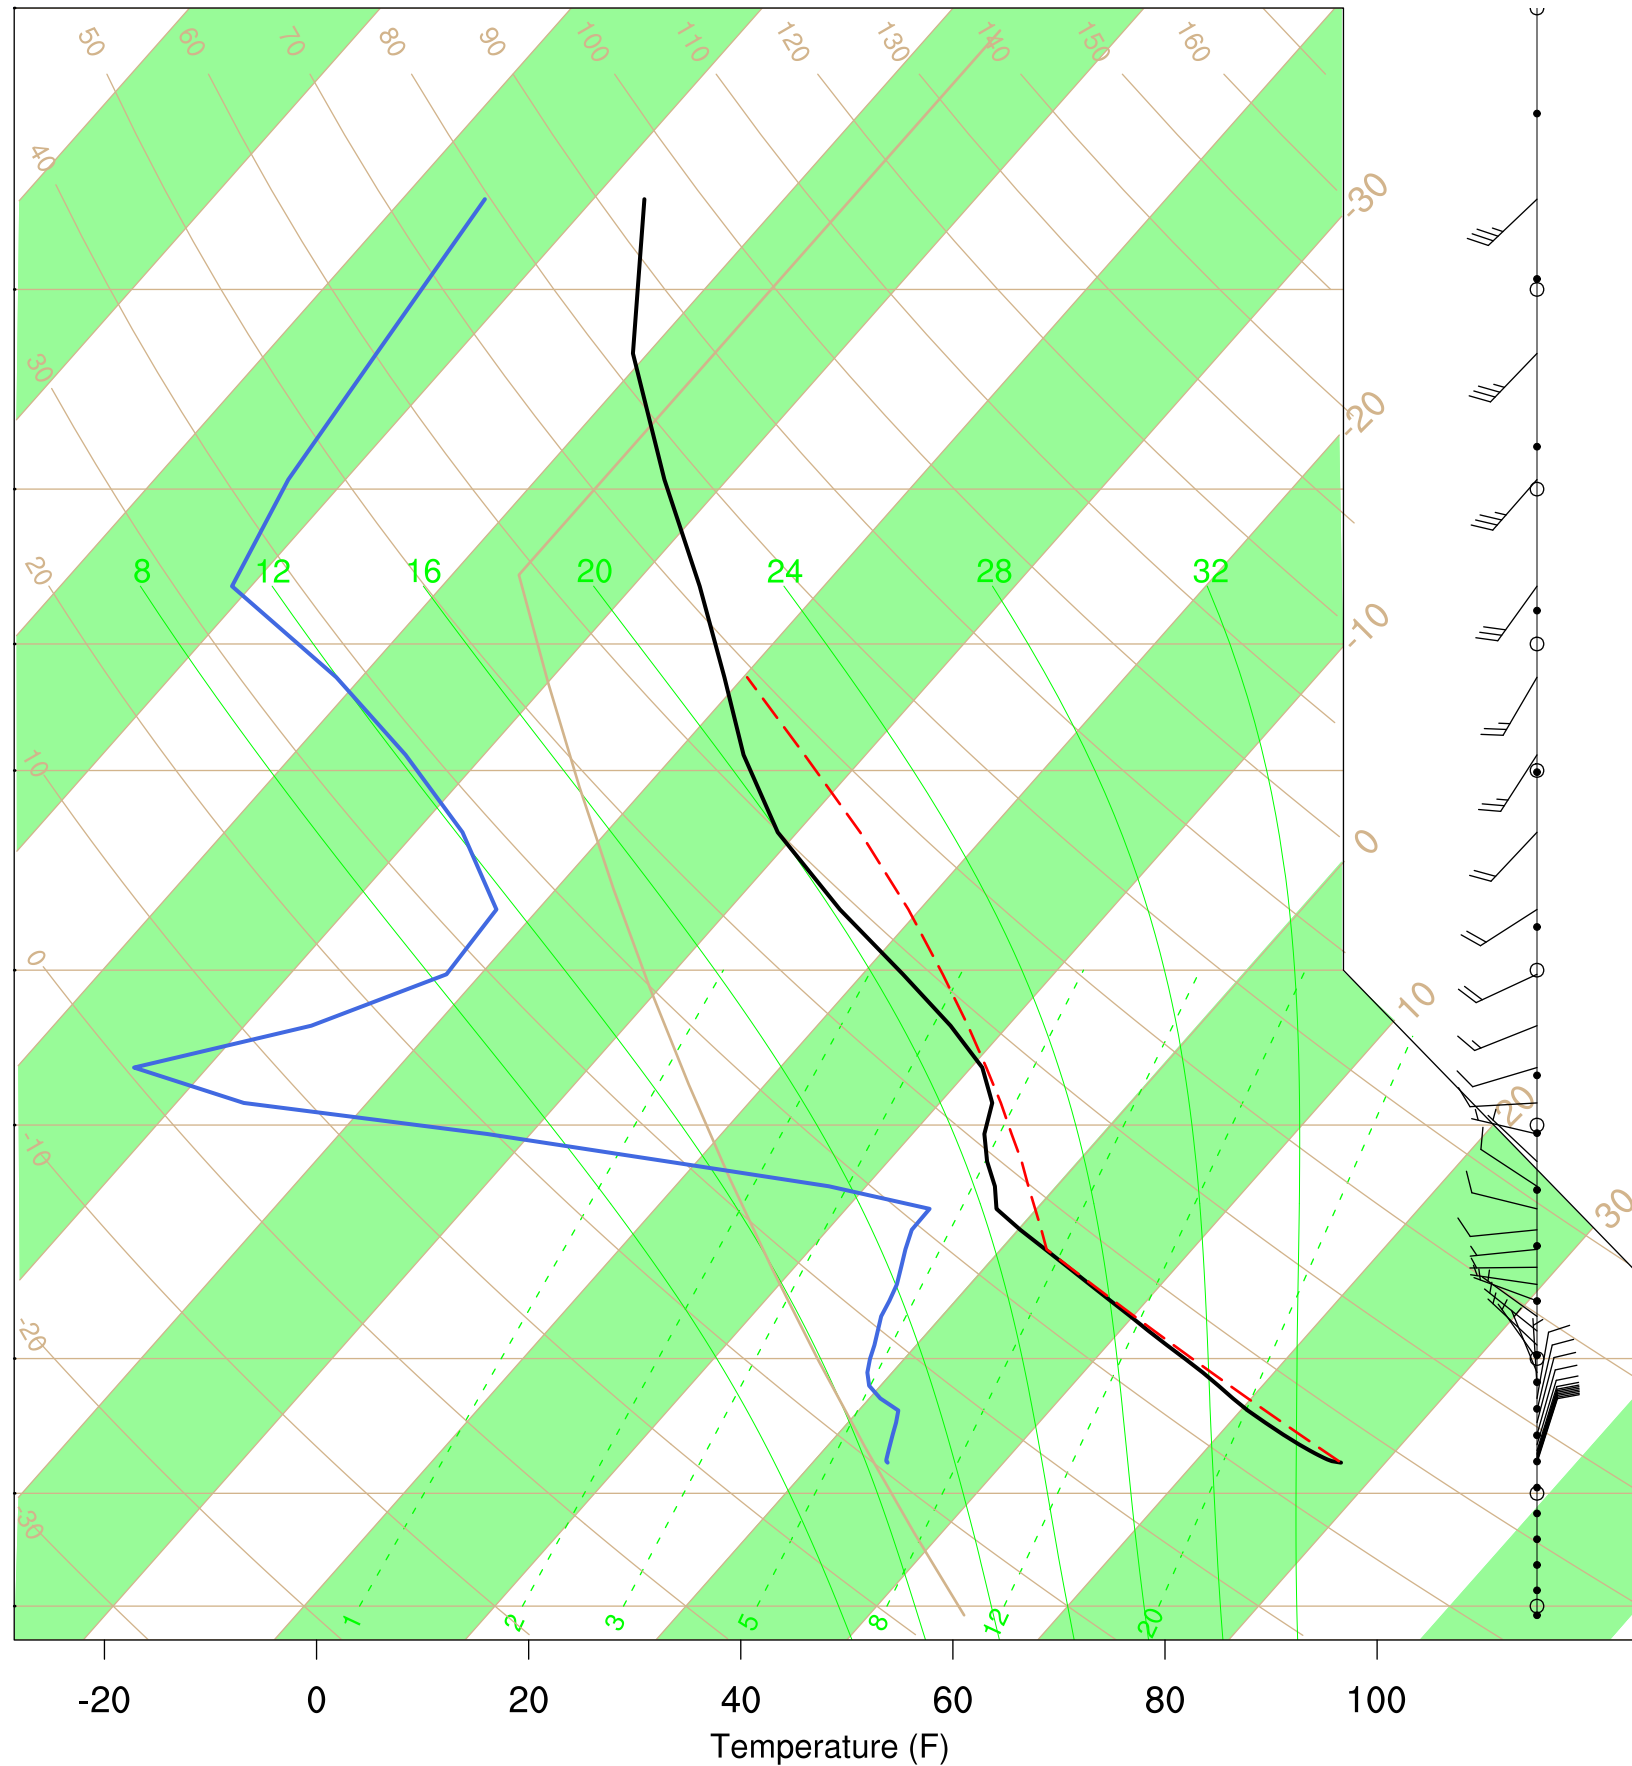

Show Low, AZ

1 Sep 2020 17:45 UTC - 5 Sep 2020 6:15 UTC

Show Low, AZ 1Sep 2020 17Z

Plcl=678 Tlcl[C]=8 Shox=0 Pwat[cm]=2 Cape[J]= 774

Show Low, AZ 2Sep 2020 5Z

Plcl=720 Tlcl[C]=8 Shox=0 Pwat[cm]=1 Cape[J]= 0

Show Low, AZ 2Sep 2020 17Z

Plcl=561 Tlcl[C]=-7 Shox=0 Pwat[cm]=1 Cape[J]= 29

Show Low, AZ 3Sep 2020 5Z

Plcl=643 Tlcl[C]=-1 Shox=0 Pwat[cm]=1 Cape[J]= 0

Show Low, AZ 3Sep 2020 17Z

Plcl=559 Tlcl[C]=-5 Shox=0 Pwat[cm]=1 Cape[J]= 28

Show Low, AZ 4Sep 2020 5Z

Plcl=598 Tlcl[C]=-5 Shox=0 Pwat[cm]=1 Cape[J]= 0

Show Low, AZ 4Sep 2020 17Z

Plcl=584 Tlcl[C]=0 Shox=0 Pwat[cm]=1 Cape[J]= 562

Show Low, AZ 5Sep 2020 5Z

Plcl=645 Tlcl[C]=2 Shox=0 Pwat[cm]=2 Cape[J]= 4