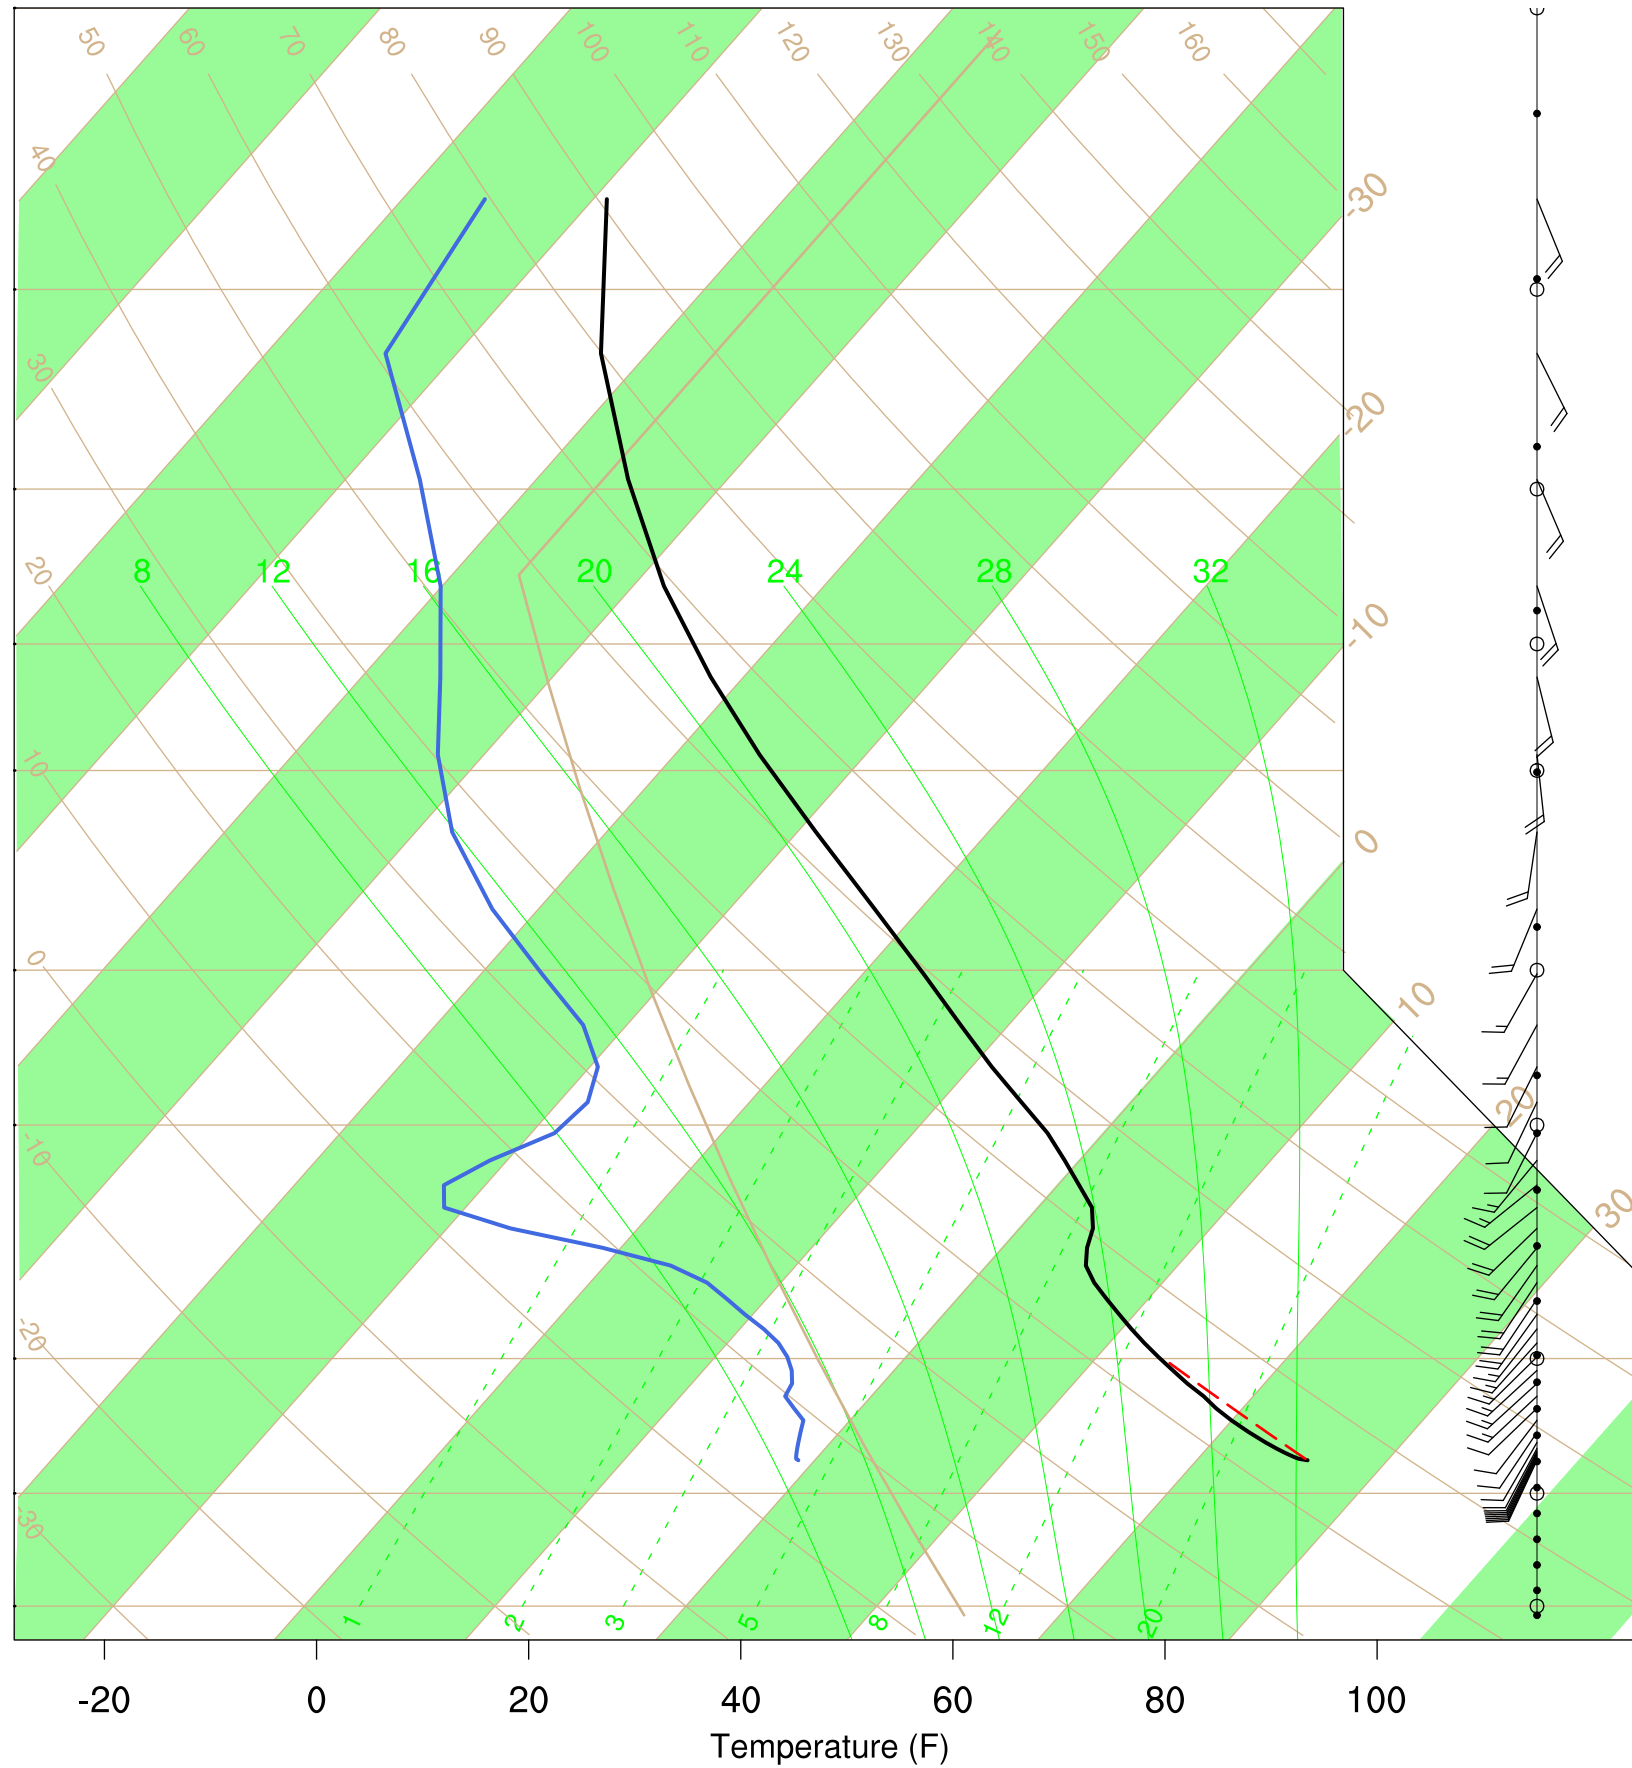

Show Low, AZ

1 Sep 2020 17:45 UTC - 5 Sep 2020 6:15 UTC

Show Low, AZ 1Sep 2020 17Z

Plcl=678 Tlcl[C]=8 Shox=0 Pwat[cm]=2 Cape[J]= 774

Show Low, AZ 2Sep 2020 5Z

Plcl=720 Tlcl[C]=8 Shox=0 Pwat[cm]=1 Cape[J]= 0

Show Low, AZ 2Sep 2020 17Z

Plcl=561 Tlcl[C]=-7 Shox=0 Pwat[cm]=1 Cape[J]= 29

Show Low, AZ 3Sep 2020 5Z

Plcl=643 Tlcl[C]=-1 Shox=0 Pwat[cm]=1 Cape[J]= 0

Show Low, AZ 3Sep 2020 17Z

Plcl=559 Tlcl[C]=-5 Shox=0 Pwat[cm]=1 Cape[J]= 28

Show Low, AZ 4Sep 2020 5Z

Plcl=598 Tlcl[C]=-5 Shox=0 Pwat[cm]=1 Cape[J]= 0

Show Low, AZ 4Sep 2020 17Z

Plcl=584 Tlcl[C]=0 Shox=0 Pwat[cm]=1 Cape[J]= 562

Show Low, AZ 5Sep 2020 5Z

Plcl=645 Tlcl[C]=2 Shox=0 Pwat[cm]=2 Cape[J]= 4