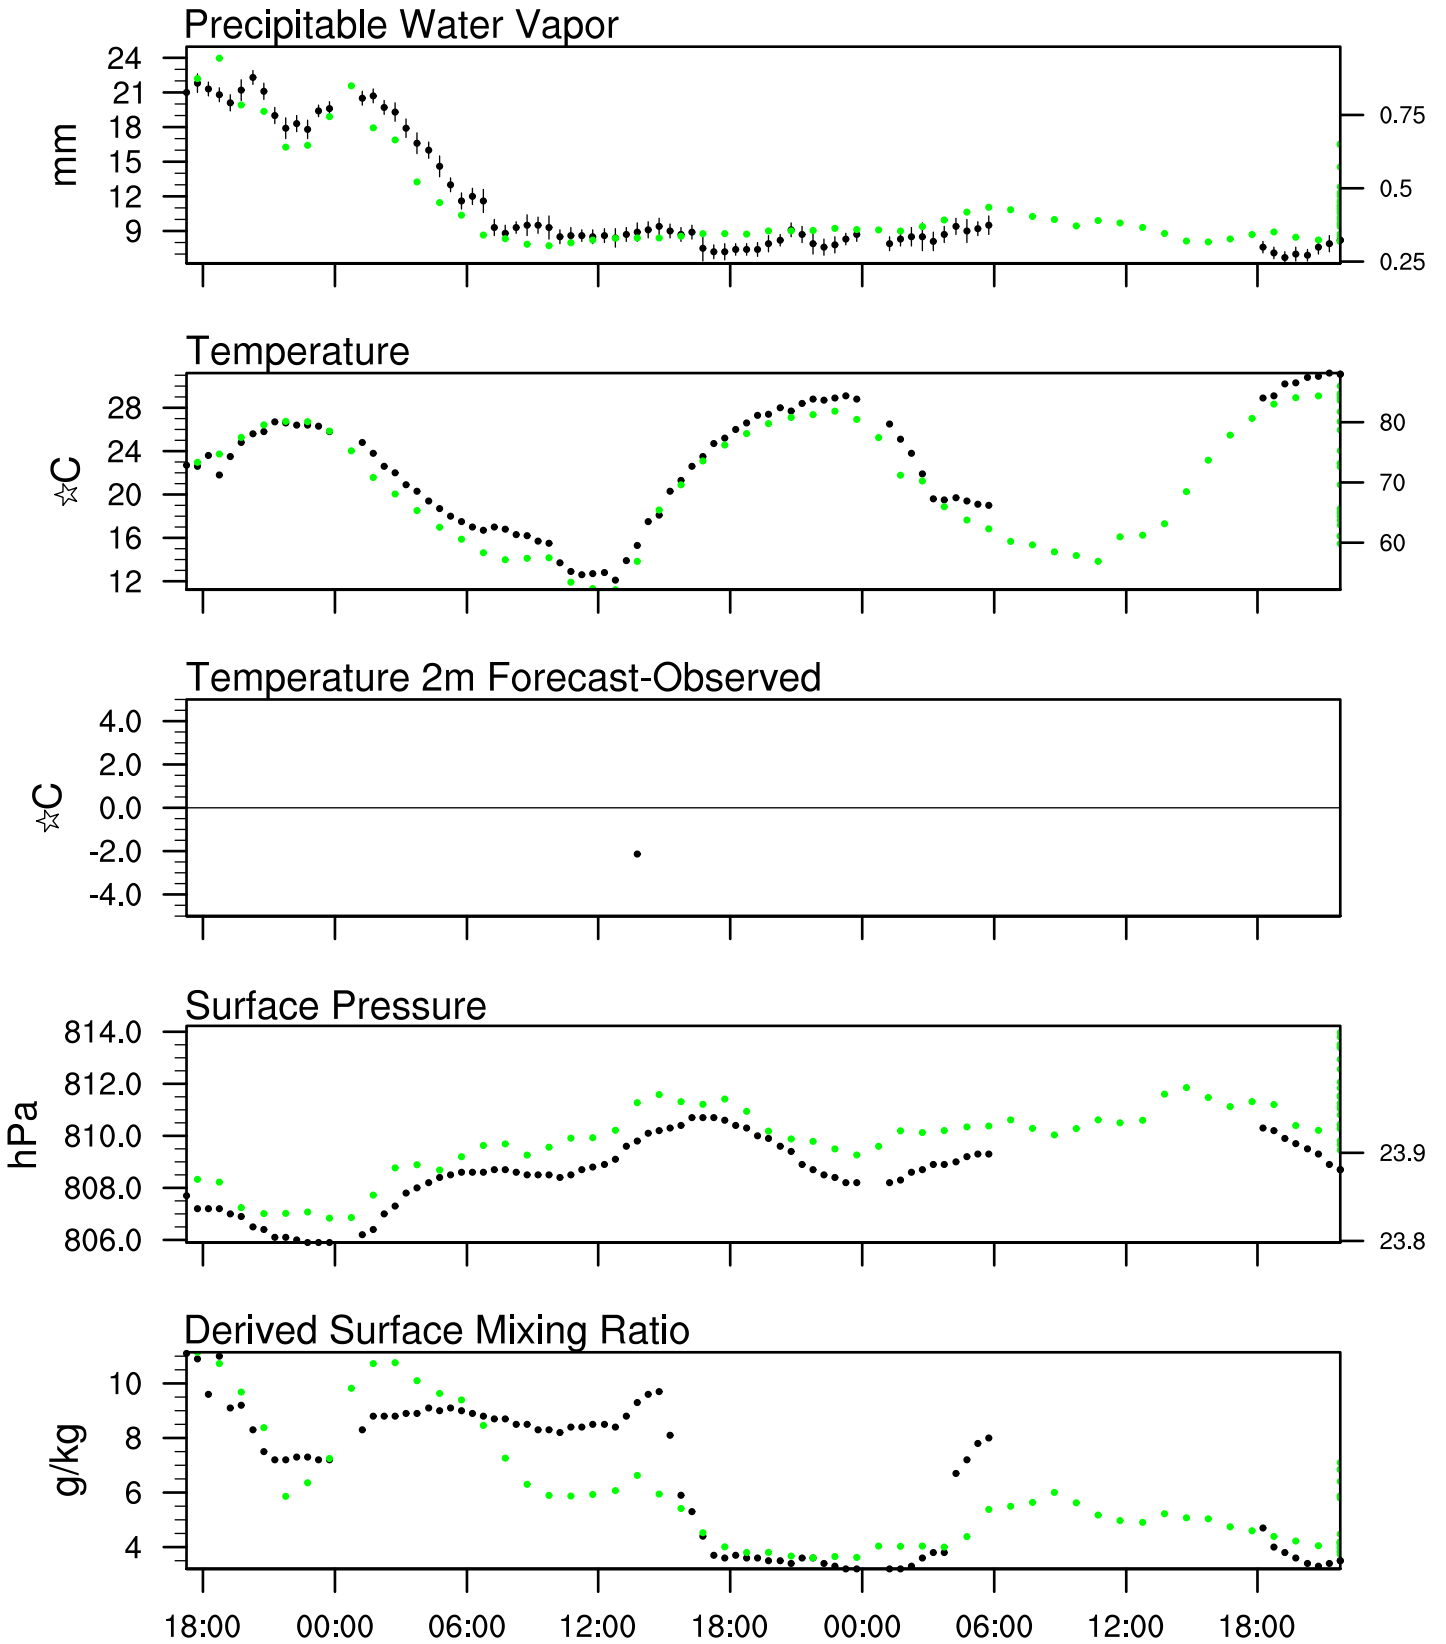

Show Low, AZ

1 Sep 2020 17:45 UTC - 5 Sep 2020 6:15 UTC

Show Low, AZ 1Sep 2020 17Z

Plcl=678 Tlcl[C]=8 Shox=0 Pwat[cm]=2 Cape[J]= 774

Show Low, AZ 2Sep 2020 5Z

Plcl=720 Tlcl[C]=8 Shox=0 Pwat[cm]=1 Cape[J]= 0

Show Low, AZ 2Sep 2020 17Z

Plcl=561 Tlcl[C]=-7 Shox=0 Pwat[cm]=1 Cape[J]= 29

Show Low, AZ 3Sep 2020 5Z

Plcl=643 Tlcl[C]=-1 Shox=0 Pwat[cm]=1 Cape[J]= 0

Show Low, AZ 3Sep 2020 17Z

Plcl=559 Tlcl[C]=-5 Shox=0 Pwat[cm]=1 Cape[J]= 28

Show Low, AZ 4Sep 2020 5Z

Plcl=598 Tlcl[C]=-5 Shox=0 Pwat[cm]=1 Cape[J]= 0

Show Low, AZ 4Sep 2020 17Z

Plcl=584 Tlcl[C]=0 Shox=0 Pwat[cm]=1 Cape[J]= 562

Show Low, AZ 5Sep 2020 5Z

Plcl=645 Tlcl[C]=2 Shox=0 Pwat[cm]=2 Cape[J]= 4