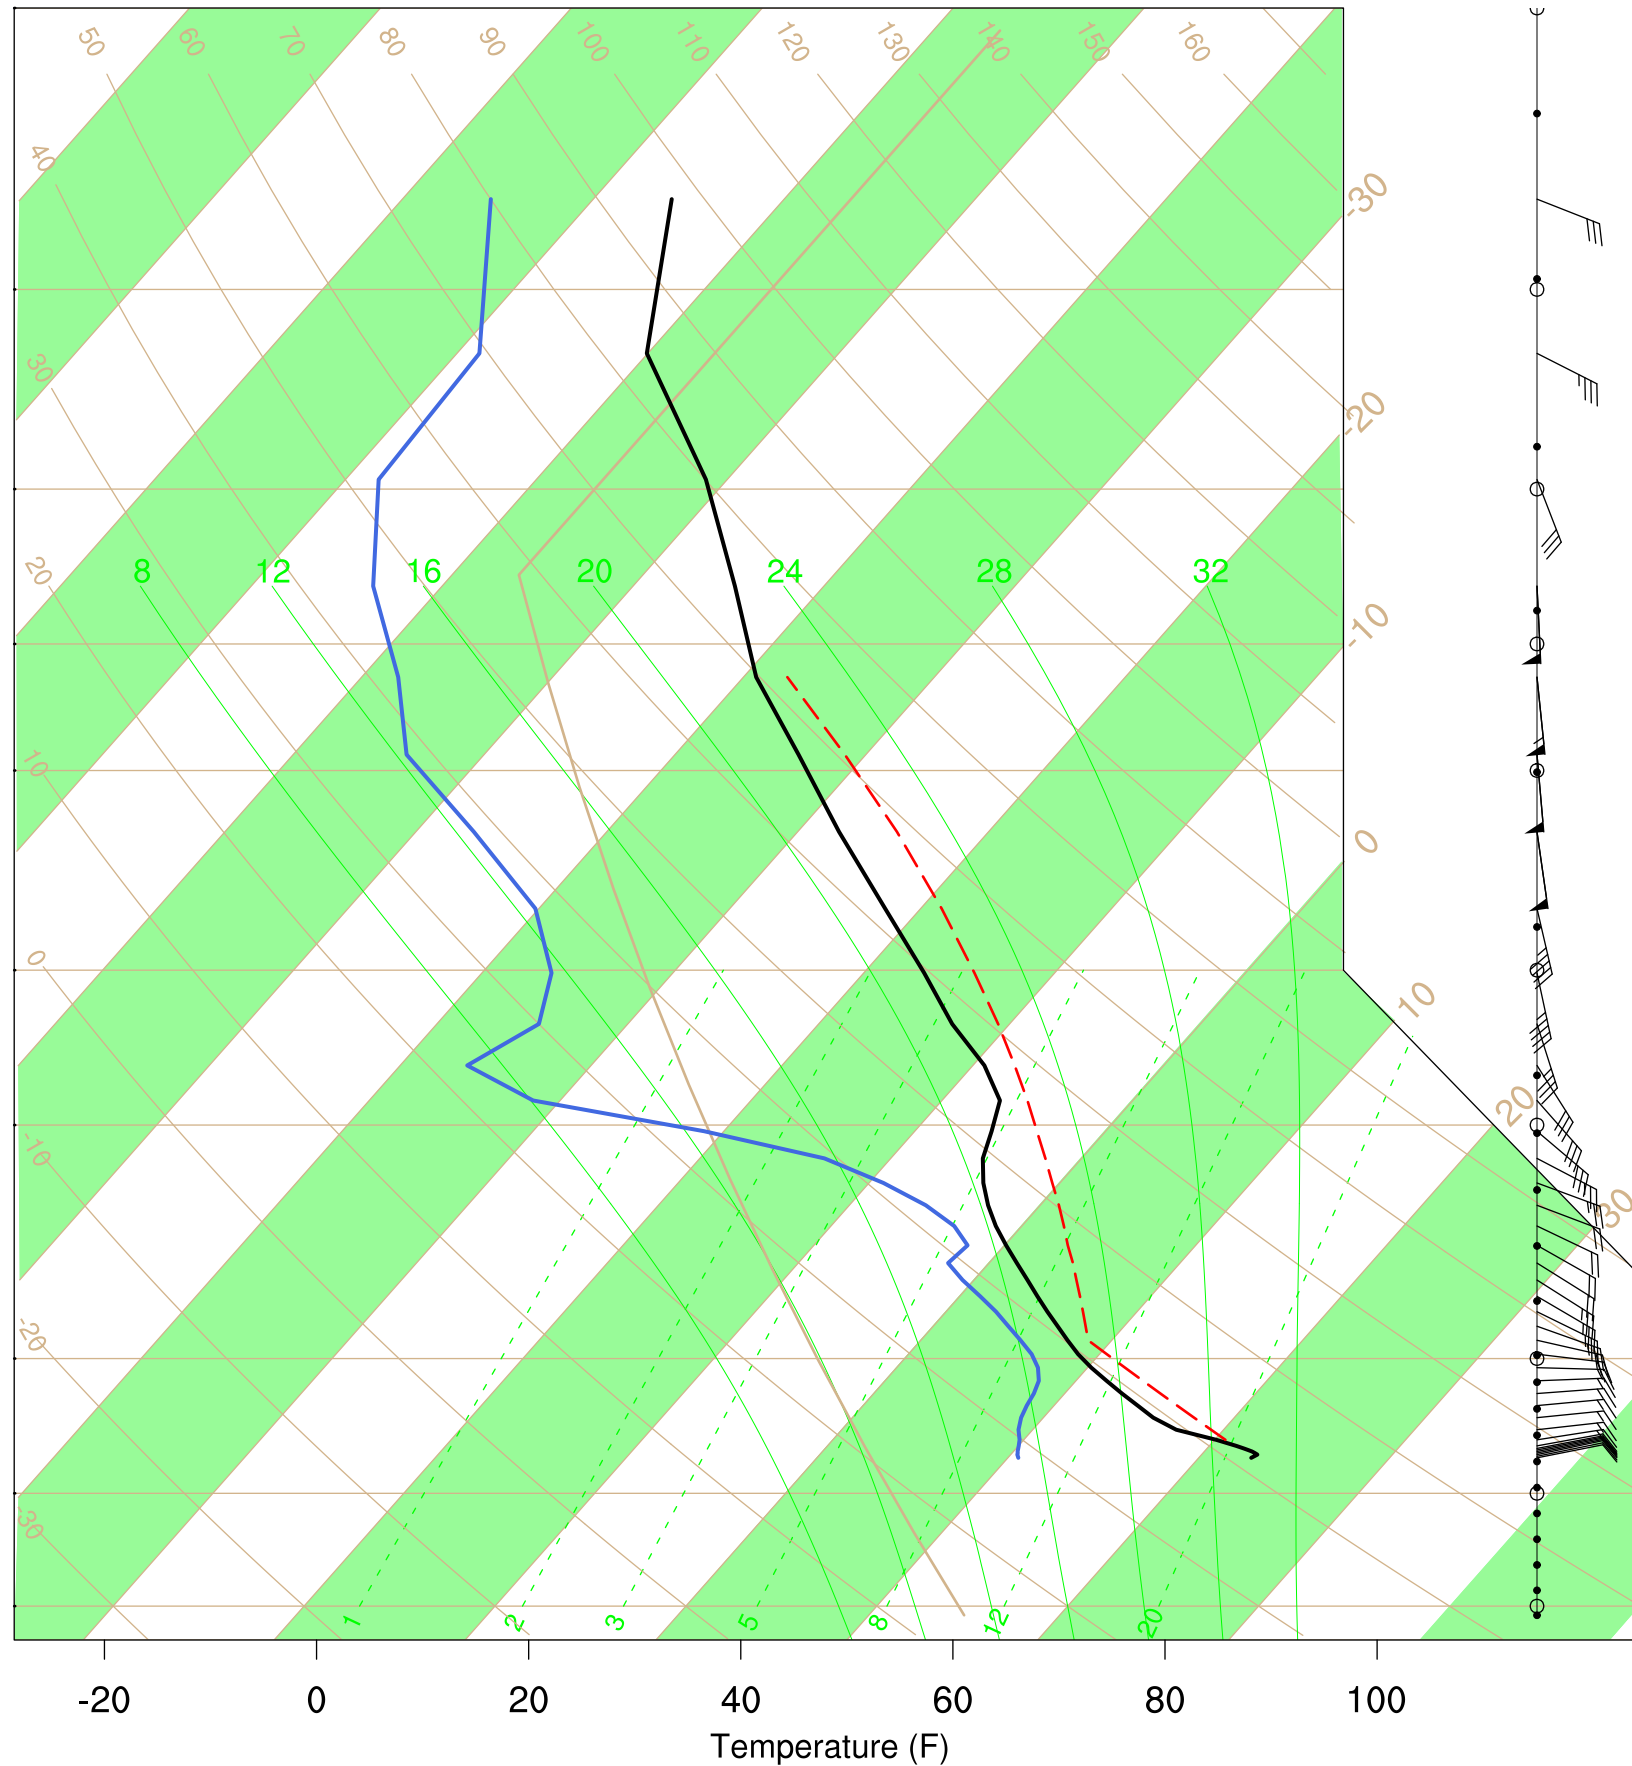

Show Low, AZ

1 Sep 2020 17:45 UTC - 5 Sep 2020 6:15 UTC

Show Low, AZ 1Sep 2020 17Z

Plcl=678 Tlcl[C]=8 Shox=0 Pwat[cm]=2 Cape[J]= 774

Show Low, AZ 2Sep 2020 5Z

Plcl=720 Tlcl[C]=8 Shox=0 Pwat[cm]=1 Cape[J]= 0

Show Low, AZ 2Sep 2020 17Z

Plcl=561 Tlcl[C]=-7 Shox=0 Pwat[cm]=1 Cape[J]= 29

Show Low, AZ 3Sep 2020 5Z

Plcl=643 Tlcl[C]=-1 Shox=0 Pwat[cm]=1 Cape[J]= 0

Show Low, AZ 3Sep 2020 17Z

Plcl=559 Tlcl[C]=-5 Shox=0 Pwat[cm]=1 Cape[J]= 28

Show Low, AZ 4Sep 2020 5Z

Plcl=598 Tlcl[C]=-5 Shox=0 Pwat[cm]=1 Cape[J]= 0

Show Low, AZ 4Sep 2020 17Z

Plcl=584 Tlcl[C]=0 Shox=0 Pwat[cm]=1 Cape[J]= 562

Show Low, AZ 5Sep 2020 5Z

Plcl=645 Tlcl[C]=2 Shox=0 Pwat[cm]=2 Cape[J]= 4