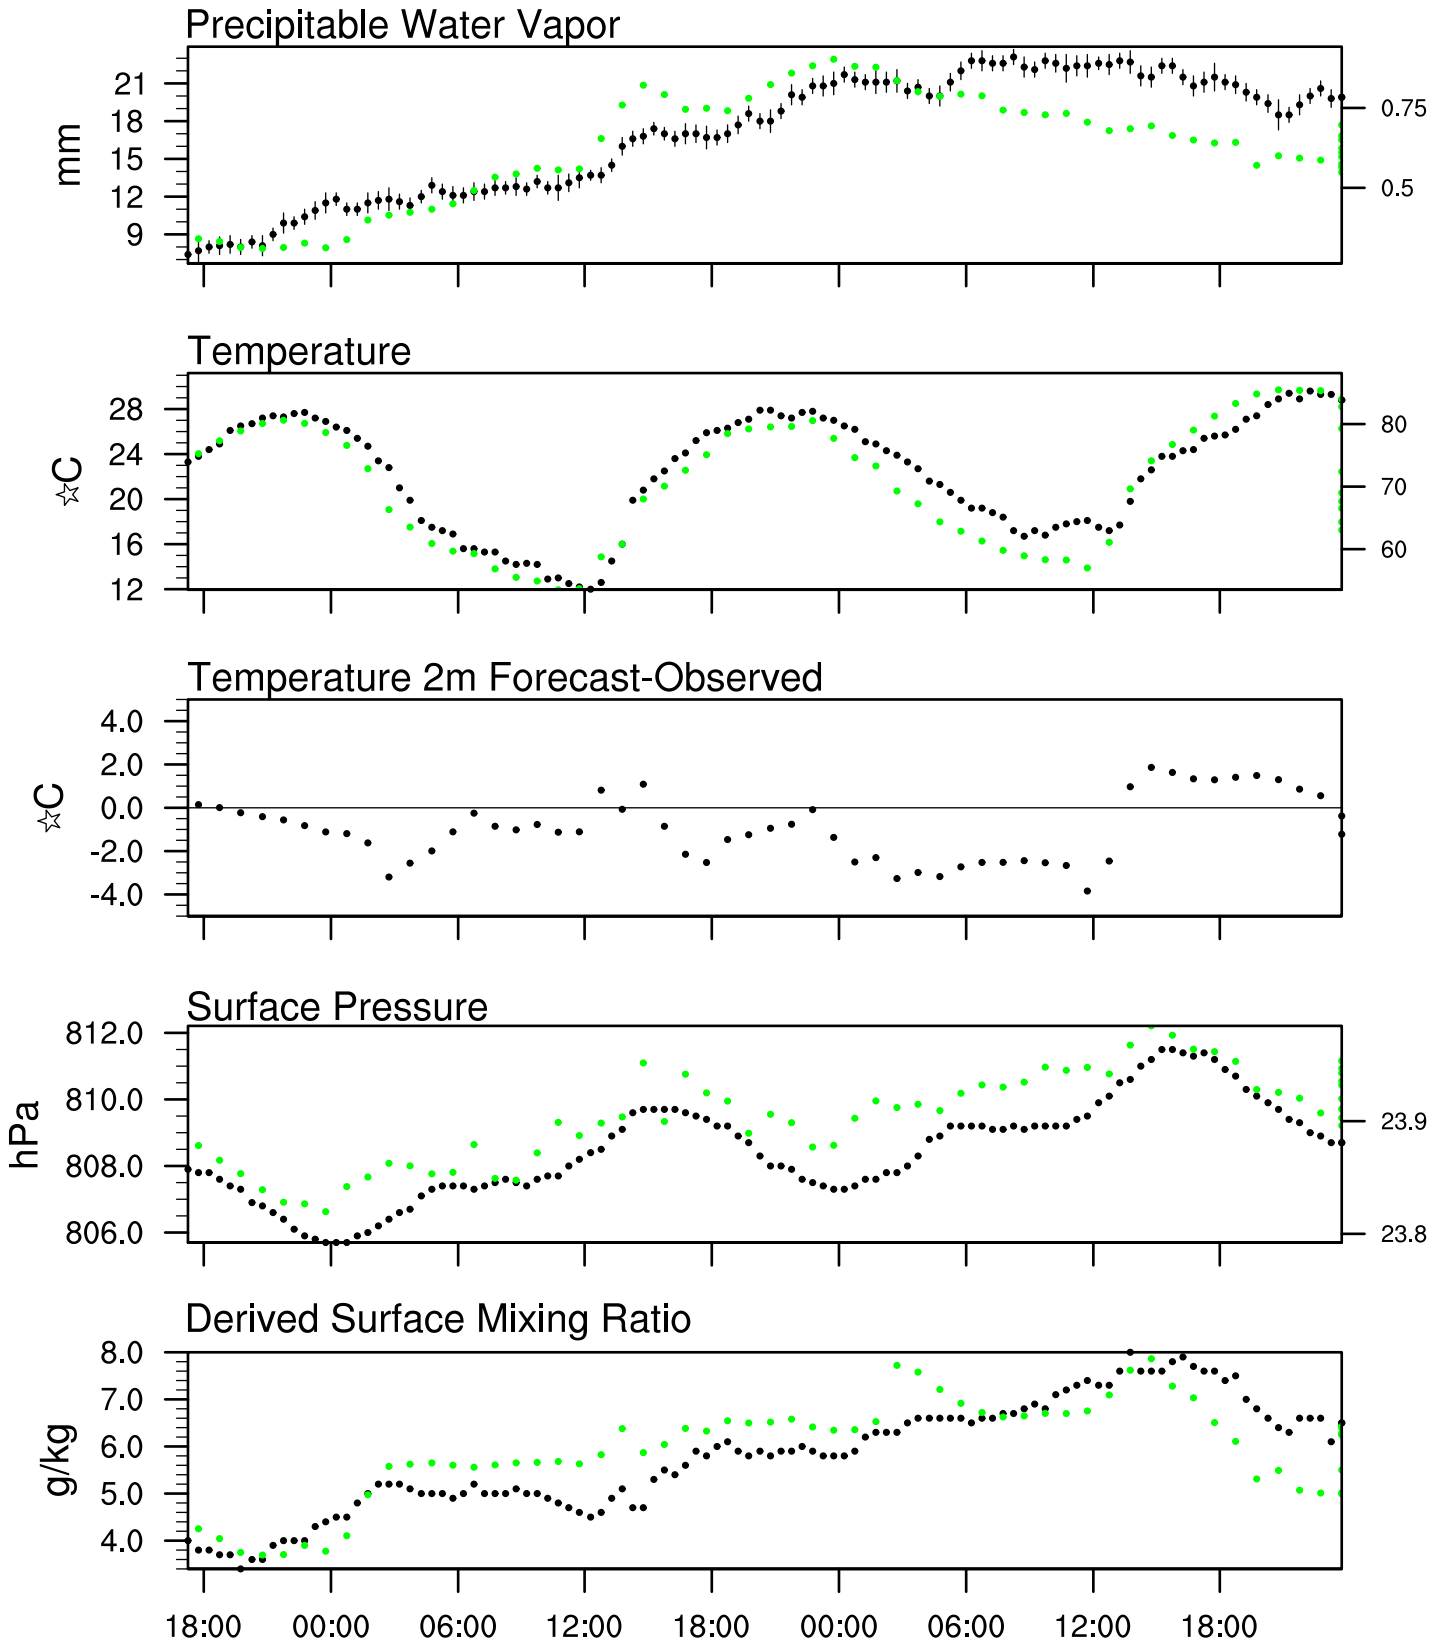

Show Low, AZ

1 Jul 2020 17:45 UTC - 5 Jul 2020 6:15 UTC

Show Low, AZ 1Jul 2020 17Z

Plcl=570 Tlcl[C]=-5 Shox=0 Pwat[cm]=1 Cape[J]= 147

Show Low, AZ 2Jul 2020 5Z

Ptcl=659 Tlcl[C]=0 Shox=0 Pwat[cm]=1 Cape[J]= 0

Show Low, AZ 2Jul 2020 17Z

Plcl=618 Tlcl[C]=0 Shox=0 Pwat[cm]=2 Cape[J]= 13

Show Low, AZ 3Jul 2020 5Z

Ptcl=672 Tlcl[C]=3 Shox=0 Pwat[cm]=2 Cape[J]= 0

Show Low, AZ 3Jul 2020 17Z

Plcl=602 Tlcl[C]=0 Shox=0 Pwat[cm]=2 Cape[J]= 182

Show Low, AZ 4Jul 2020 5Z

Plcl=637 Tlcl[C]=1 Shox=0 Pwat[cm]=2 Cape[J]= 0

Show Low, AZ 4Jul 2020 17Z

Plcl=590 Tlcl[C]=0 Shox=0 Pwat[cm]=2 Cape[J]= 471

Show Low, AZ 5Jul 2020 5Z

Plcl=643 Tlcl[C]=2 Shox=0 Pwat[cm]=2 Cape[J]= 71