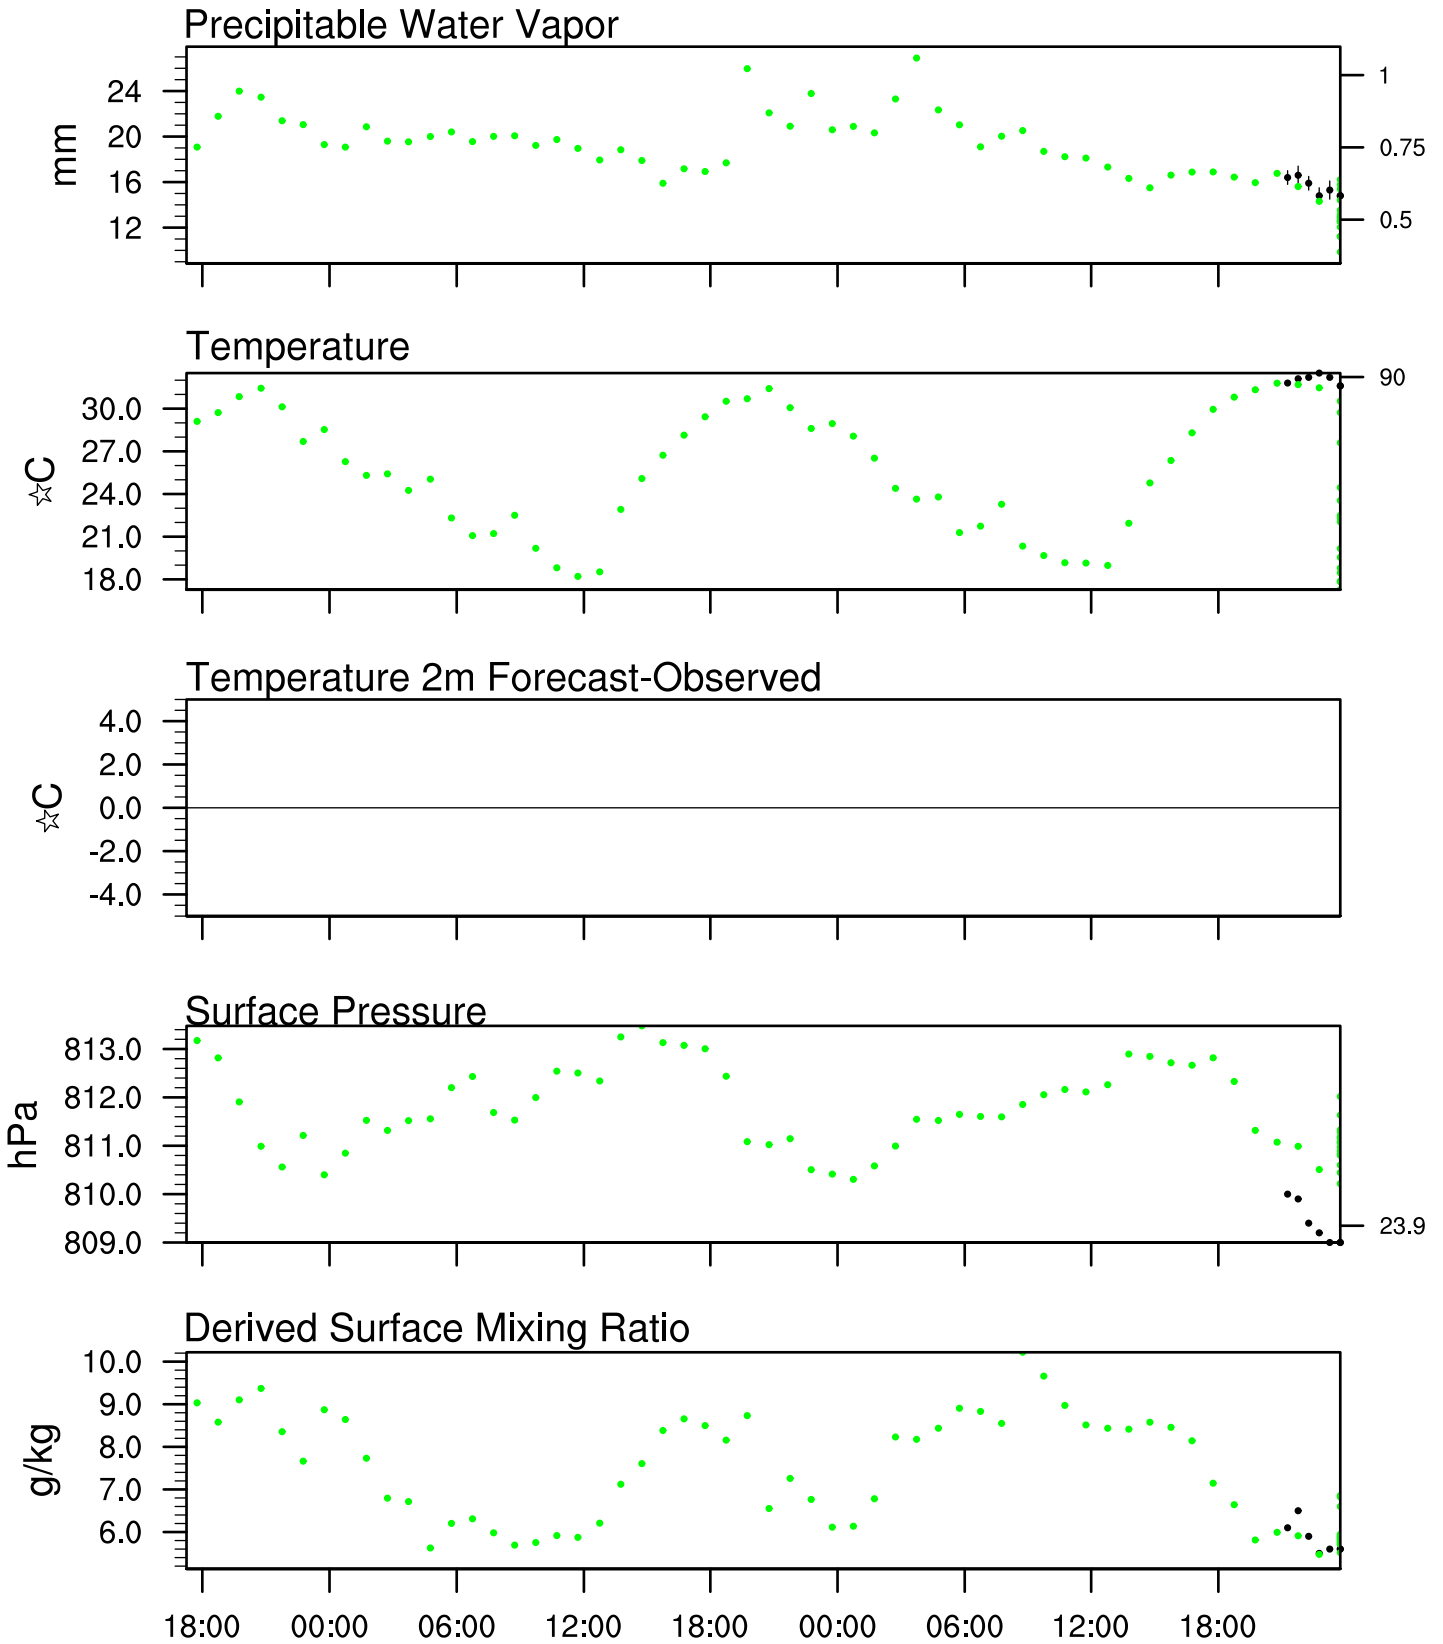

Show Low, AZ

1 Aug 2020 17:45 UTC - 5 Aug 2020 6:15 UTC

Show Low, AZ 1Aug 2020 17Z

Plcl=616 Tlcl[C]=5 Shox=0 Pwat[cm]=2 Cape[J]= 1858

Show Low, AZ 2Aug 2020 5Z

Plcl=610 Tlcl[C]=0 Shox=0 Pwat[cm]=2 Cape[J]= 0

Show Low, AZ 2Aug 2020 17Z

Plcl=612 Tlcl[C]=4 Shox=0 Pwat[cm]=2 Cape[J]= 1356

Show Low, AZ 3Aug 2020 5Z

Plcl=673 Tlcl[C]=6 Shox=0 Pwat[cm]=2 Cape[J]= 315

Show Low, AZ 3Aug 2020 17Z

Plcl=588 Tlcl[C]=1 Shox=0 Pwat[cm]=2 Cape[J]= 887

Show Low, AZ 4Aug 2020 5Z

Plcl=602 Tlcl[C]=-1 Shox=0 Pwat[cm]=1 Cape[J]= 0

Show Low, AZ 4Aug 2020 17Z

Plcl=572 Tlcl[C]=-1 Shox=0 Pwat[cm]=1 Cape[J]= 96

Show Low, AZ 5Aug 2020 5Z

Plcl=596 Tlcl[C]=-2 Shox=0 Pwat[cm]=1 Cape[J]= 0