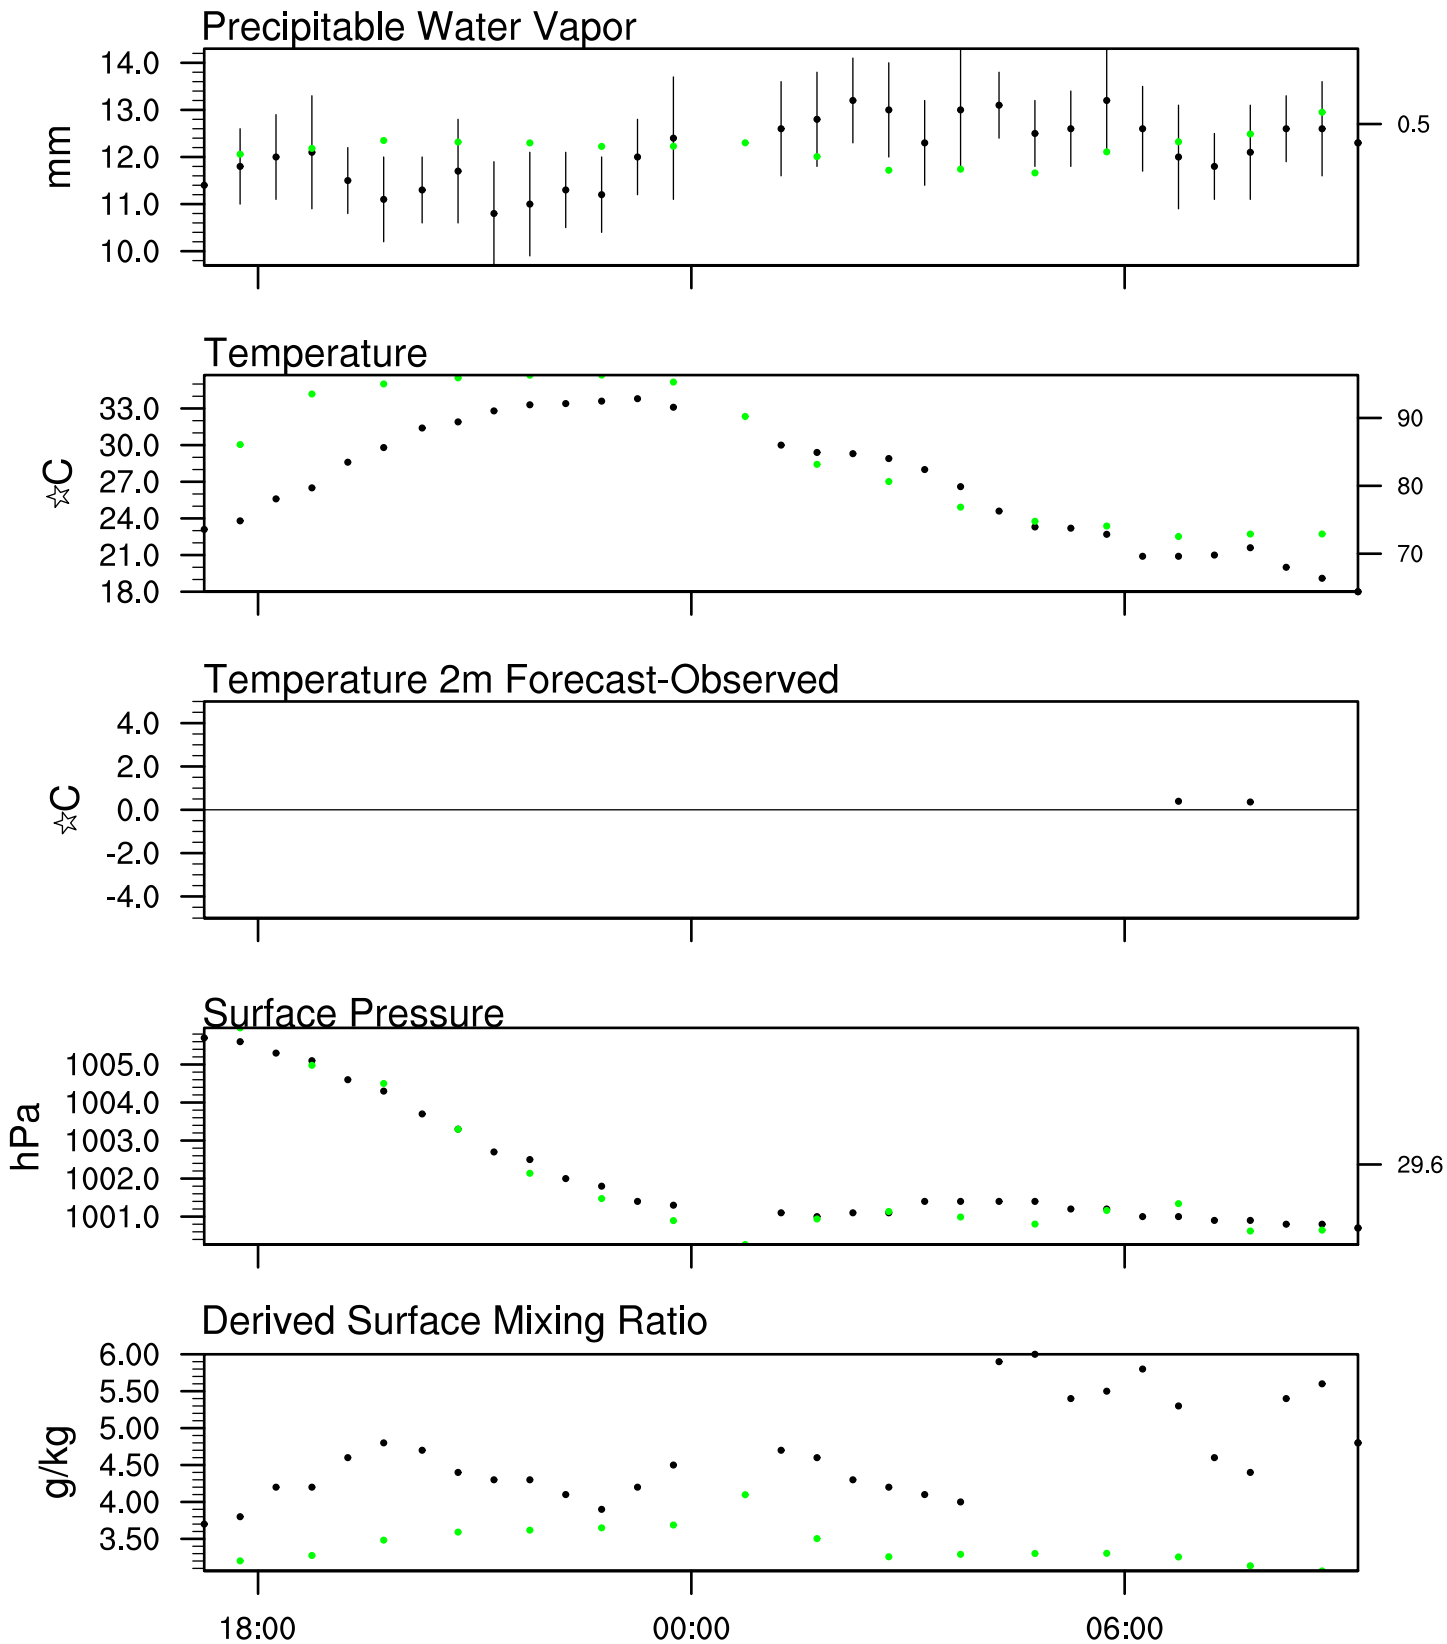

Roll, AZ

11 Sep 2020 17:45 UTC - 12 Sep 2020 9:15 UTC

Roll, AZ 11Sep 2020 17Z

Plcl=638 Tlcl[C]=-8 Shox=13 Pwat[cm]=1 Cape[J]= 3

Roll, AZ 12Sep 2020 5Z

Ptcl=694 Tlcl[C]=-6 Shox=11 Pwat[cm]=1 Cape[J]= 0