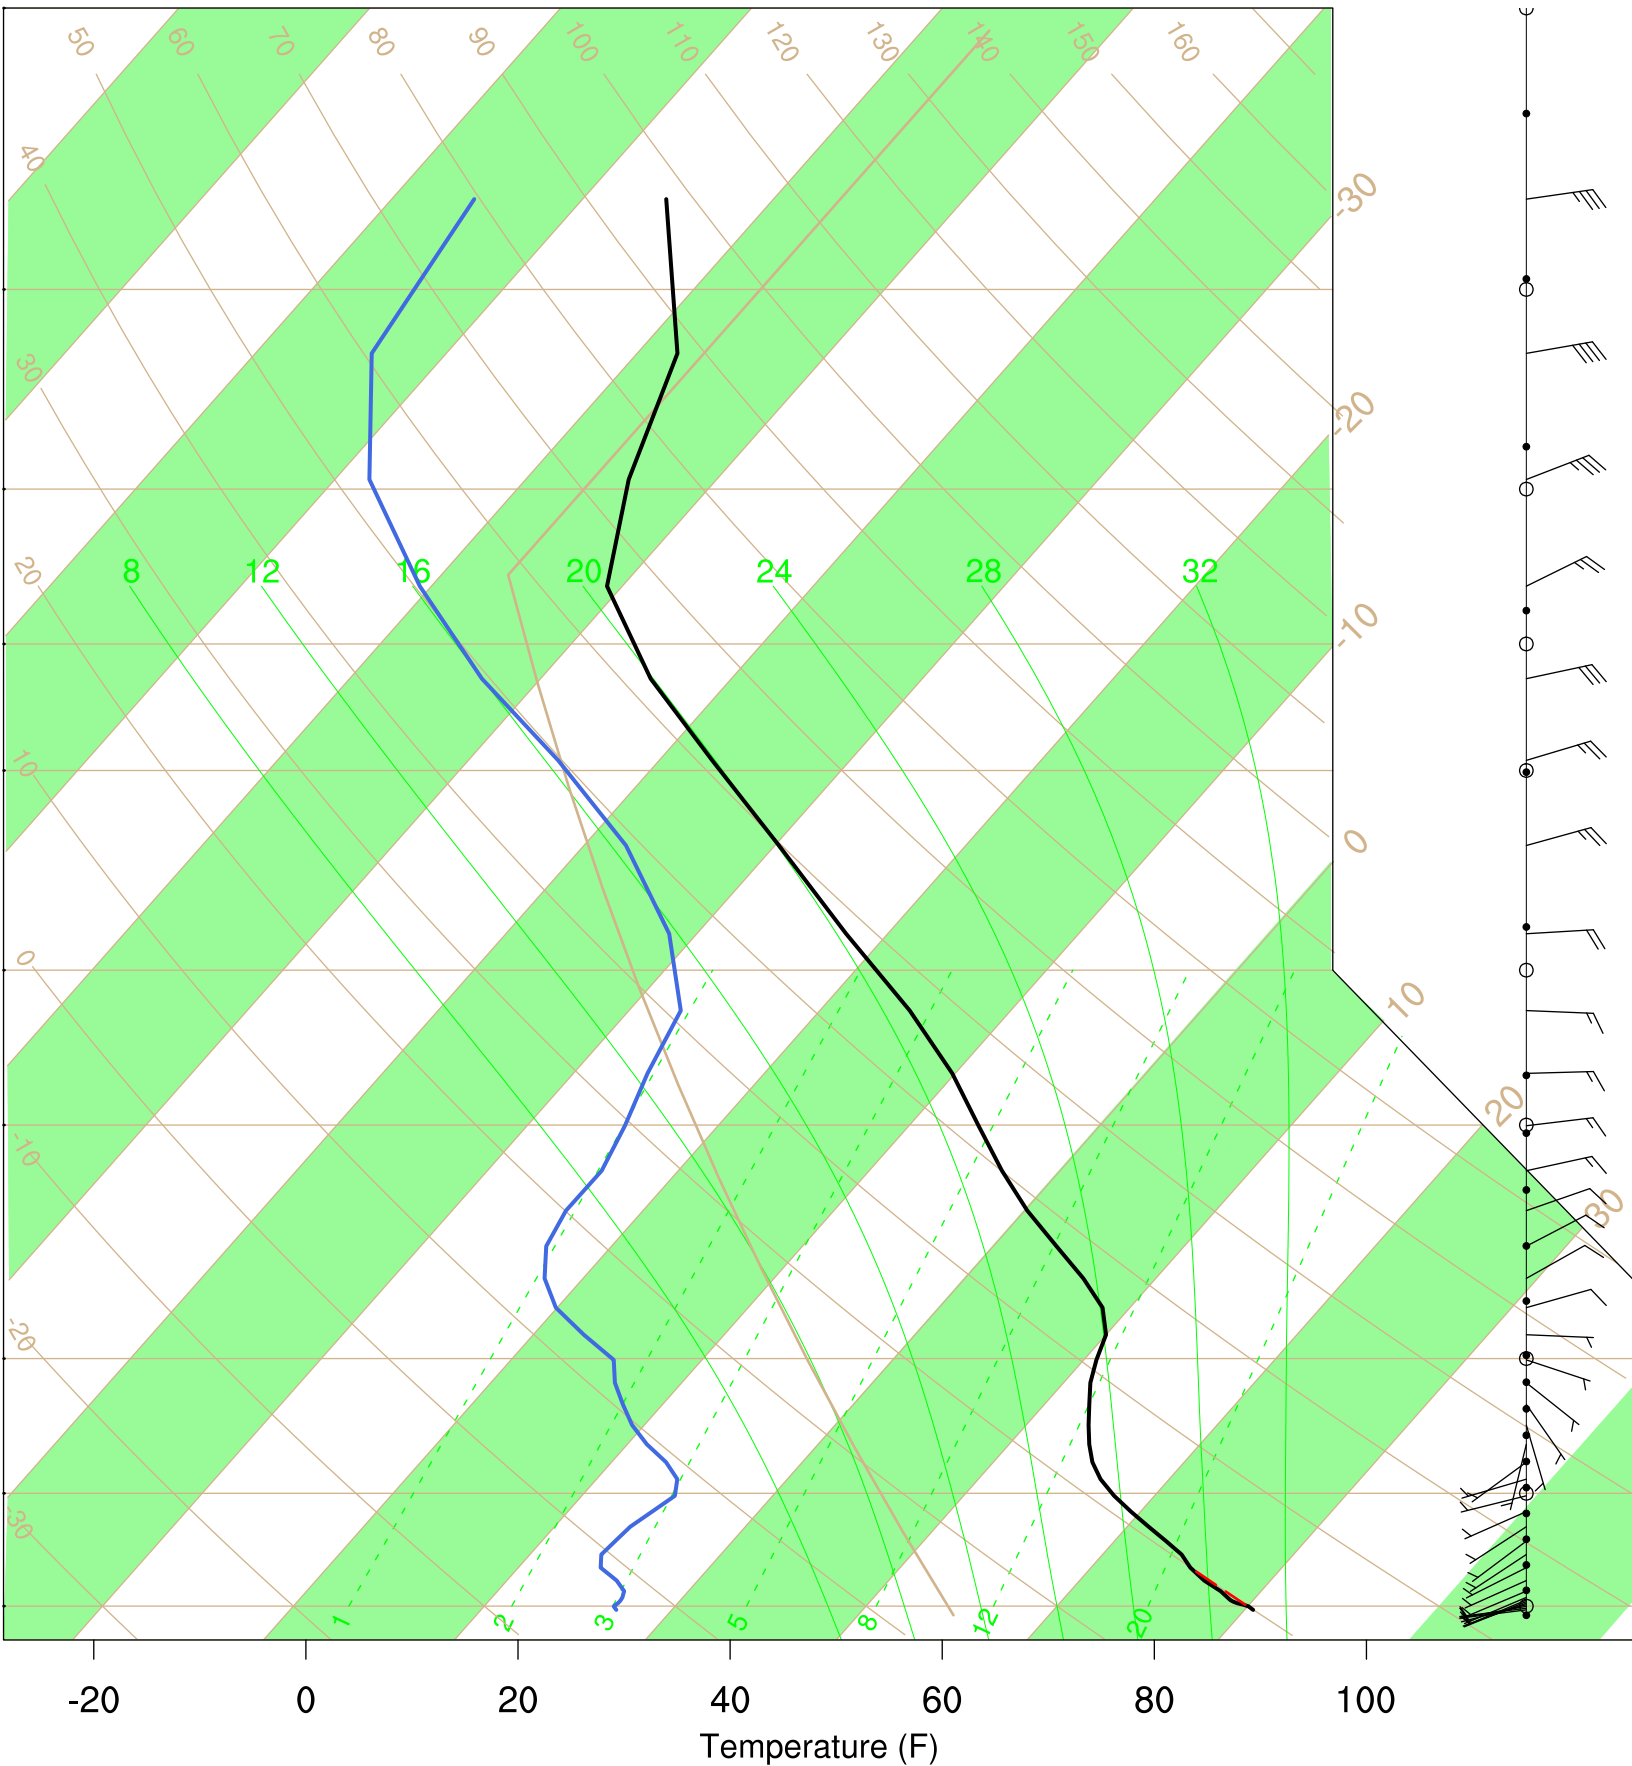

Roll, AZ

11 Sep 2020 17:45 UTC - 12 Sep 2020 9:15 UTC

Roll, AZ 11Sep 2020 17Z

Plcl=638 Tlcl[C]=-8 Shox=13 Pwat[cm]=1 Cape[J]= 3

Roll, AZ 12Sep 2020 5Z

Ptcl=694 Tlcl[C]=-6 Shox=11 Pwat[cm]=1 Cape[J]= 0