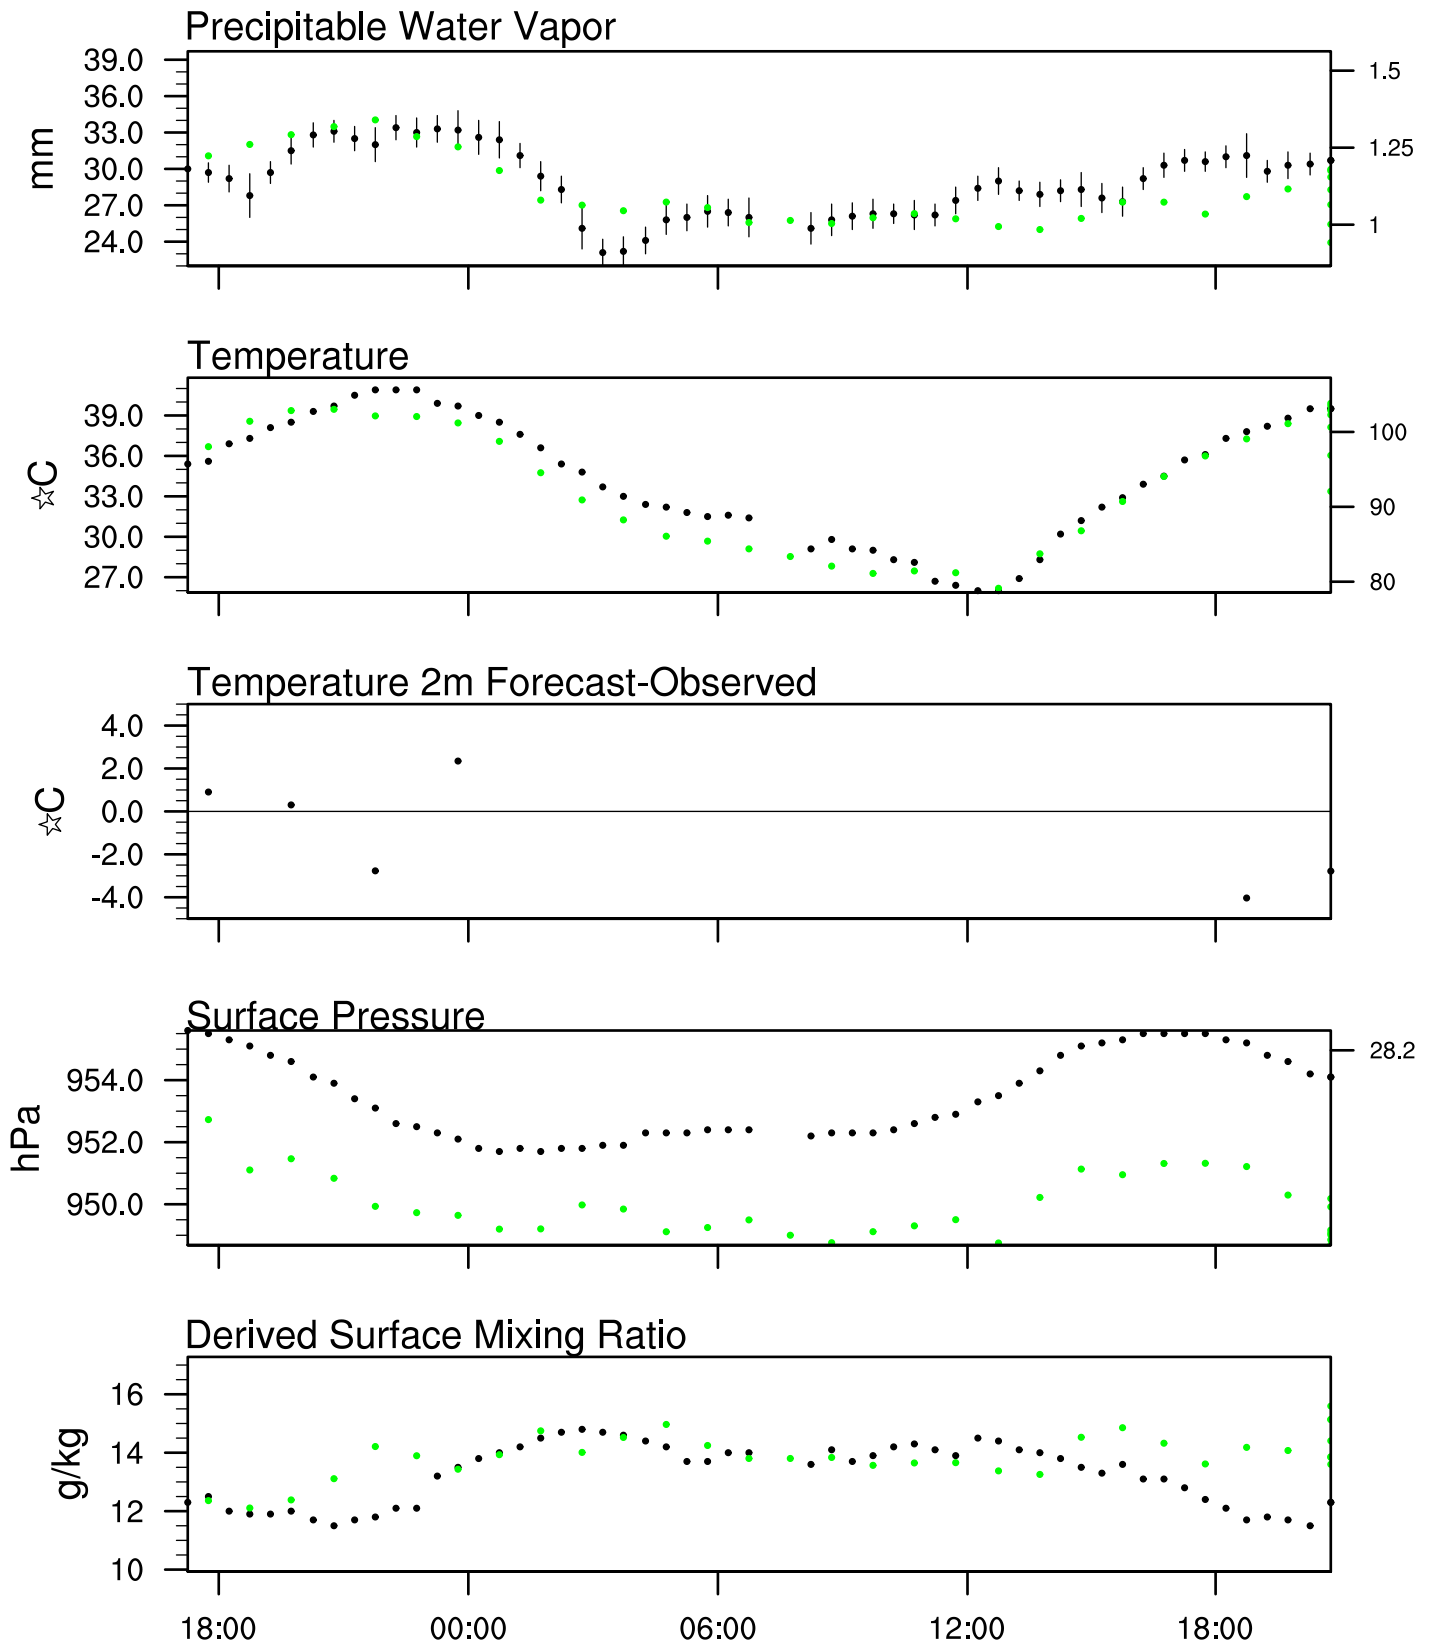

Organ Pipe, AZ

30 Jul 2020 17:45 UTC - 3 Aug 2020 6:15 UTC

Organ Pipe, AZ 30Jul 2020 17Z

Plcl=720 Tlcl[C]=12 Shox=1 Pwat[cm]=3 Cape[J]= 2051

Organ Pipe, AZ 31 Jul 2020 5Z

Plcl=802 Tlcl[C]=16 Shox=1 Pwat[cm]=3 Cape[J]= 1222