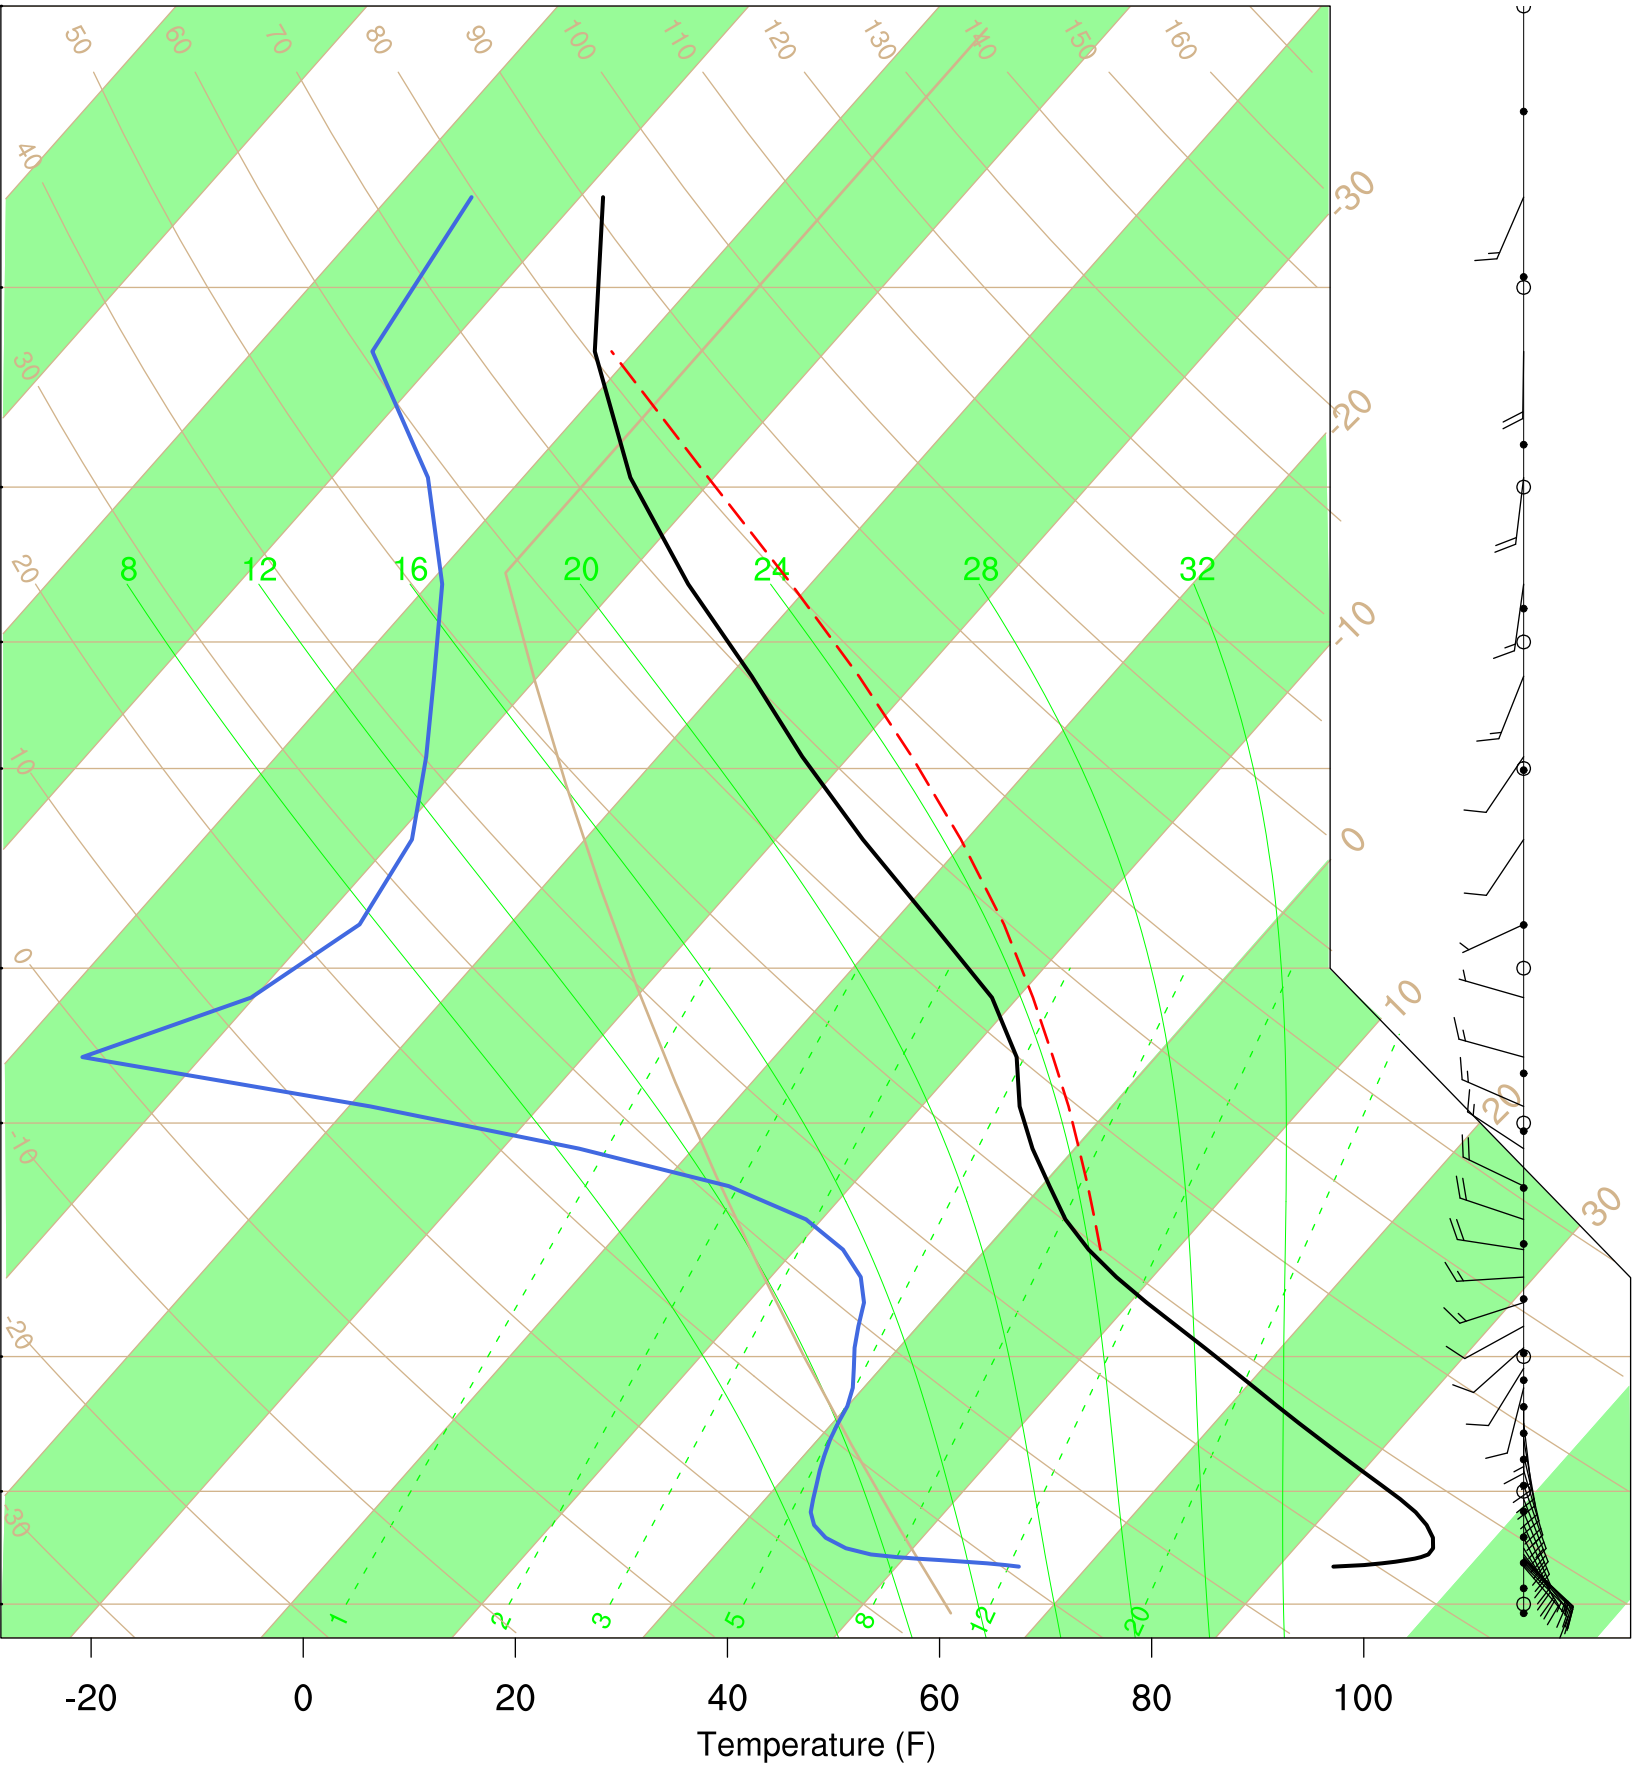

Organ Pipe, AZ

28 Jul 2020 17:45 UTC - 1 Aug 2020 6:15 UTC

Organ Pipe, AZ 28Jul 2020 17Z

Plcl=588 Tlcl[C]=-2 Shox=5 Pwat[cm]=3 Cape[J]= 129

Organ Pipe, AZ 29Jul 2020 5Z

Plcl=722 Tlcl[C]=7 Shox=4 Pwat[cm]=3 Cape[J]= 0

Organ Pipe, AZ 29Jul 2020 17Z

Plcl=737 Tlcl[C]=12 Shox=6 Pwat[cm]=3 Cape[J]= 1251

Organ Pipe, AZ 30Jul 2020 5Z

Ptcl=800 Tlcl[C]=15 Shox=3 Pwat[cm]=3 Cape[J]= 953

Organ Pipe, AZ 30Jul 2020 17Z

Plcl=728 Tlcl[C]=12 Shox=3 Pwat[cm]=3 Cape[J]= 1662

Organ Pipe, AZ 31 Jul 2020 5Z

Plcl=753 Tlcl[C]=13 Shox=4 Pwat[cm]=2 Cape[J]= 1379

Organ Pipe, AZ 31 Jul 2020 17Z

Plcl=747 Tlcl[C]=14 Shox=3 Pwat[cm]=3 Cape[J]= 2131

Organ Pipe, AZ 1Aug 2020 5Z

Plcl=829 Tlcl[C]=18 Shox=-2 Pwat[cm]=3 Cape[J]= 2842