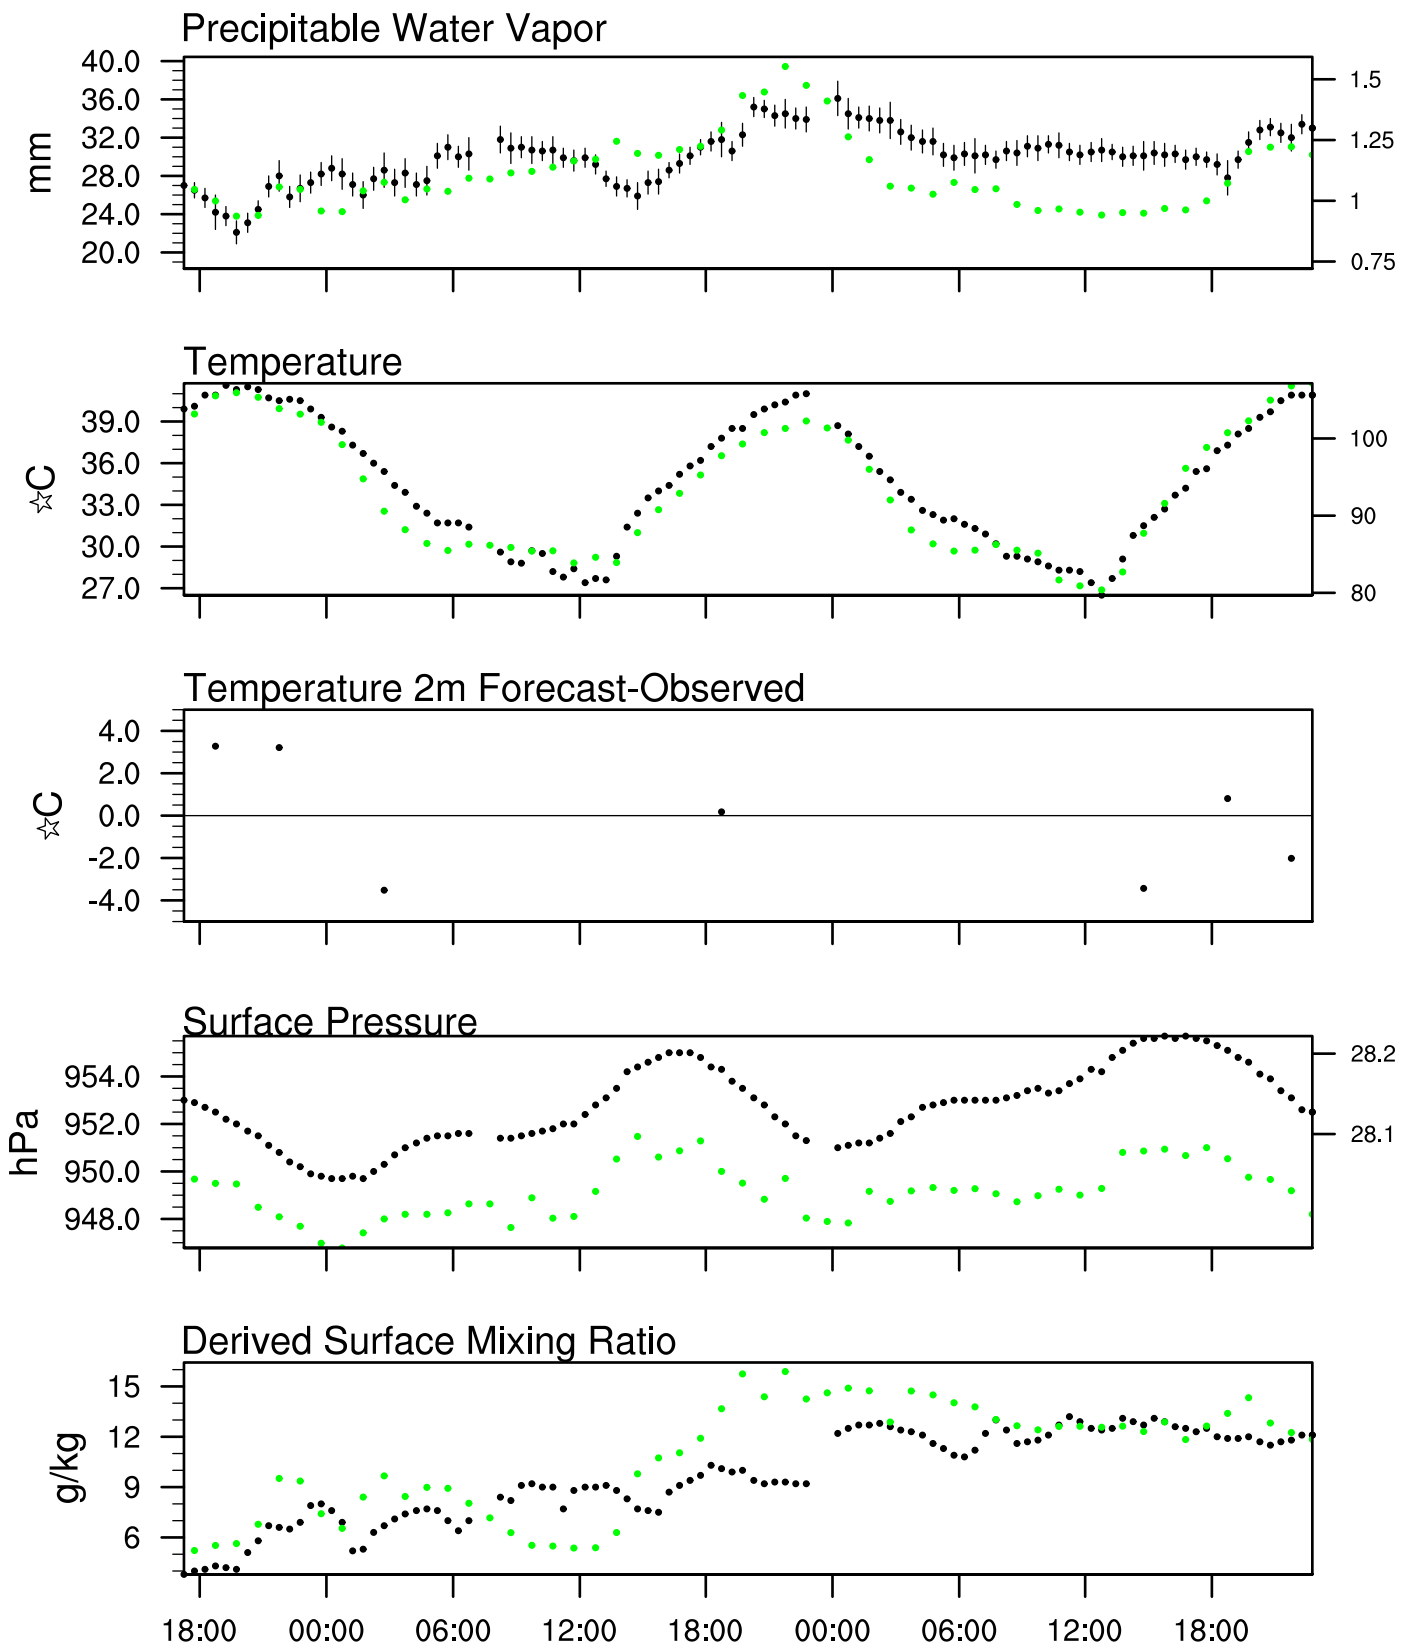

Organ Pipe, AZ

28 Jul 2020 17:45 UTC - 1 Aug 2020 6:15 UTC

Organ Pipe, AZ 28Jul 2020 17Z

Plcl=588 Tlcl[C]=-2 Shox=5 Pwat[cm]=3 Cape[J]= 129

Organ Pipe, AZ 29Jul 2020 5Z

Plcl=722 Tlcl[C]=7 Shox=4 Pwat[cm]=3 Cape[J]= 0