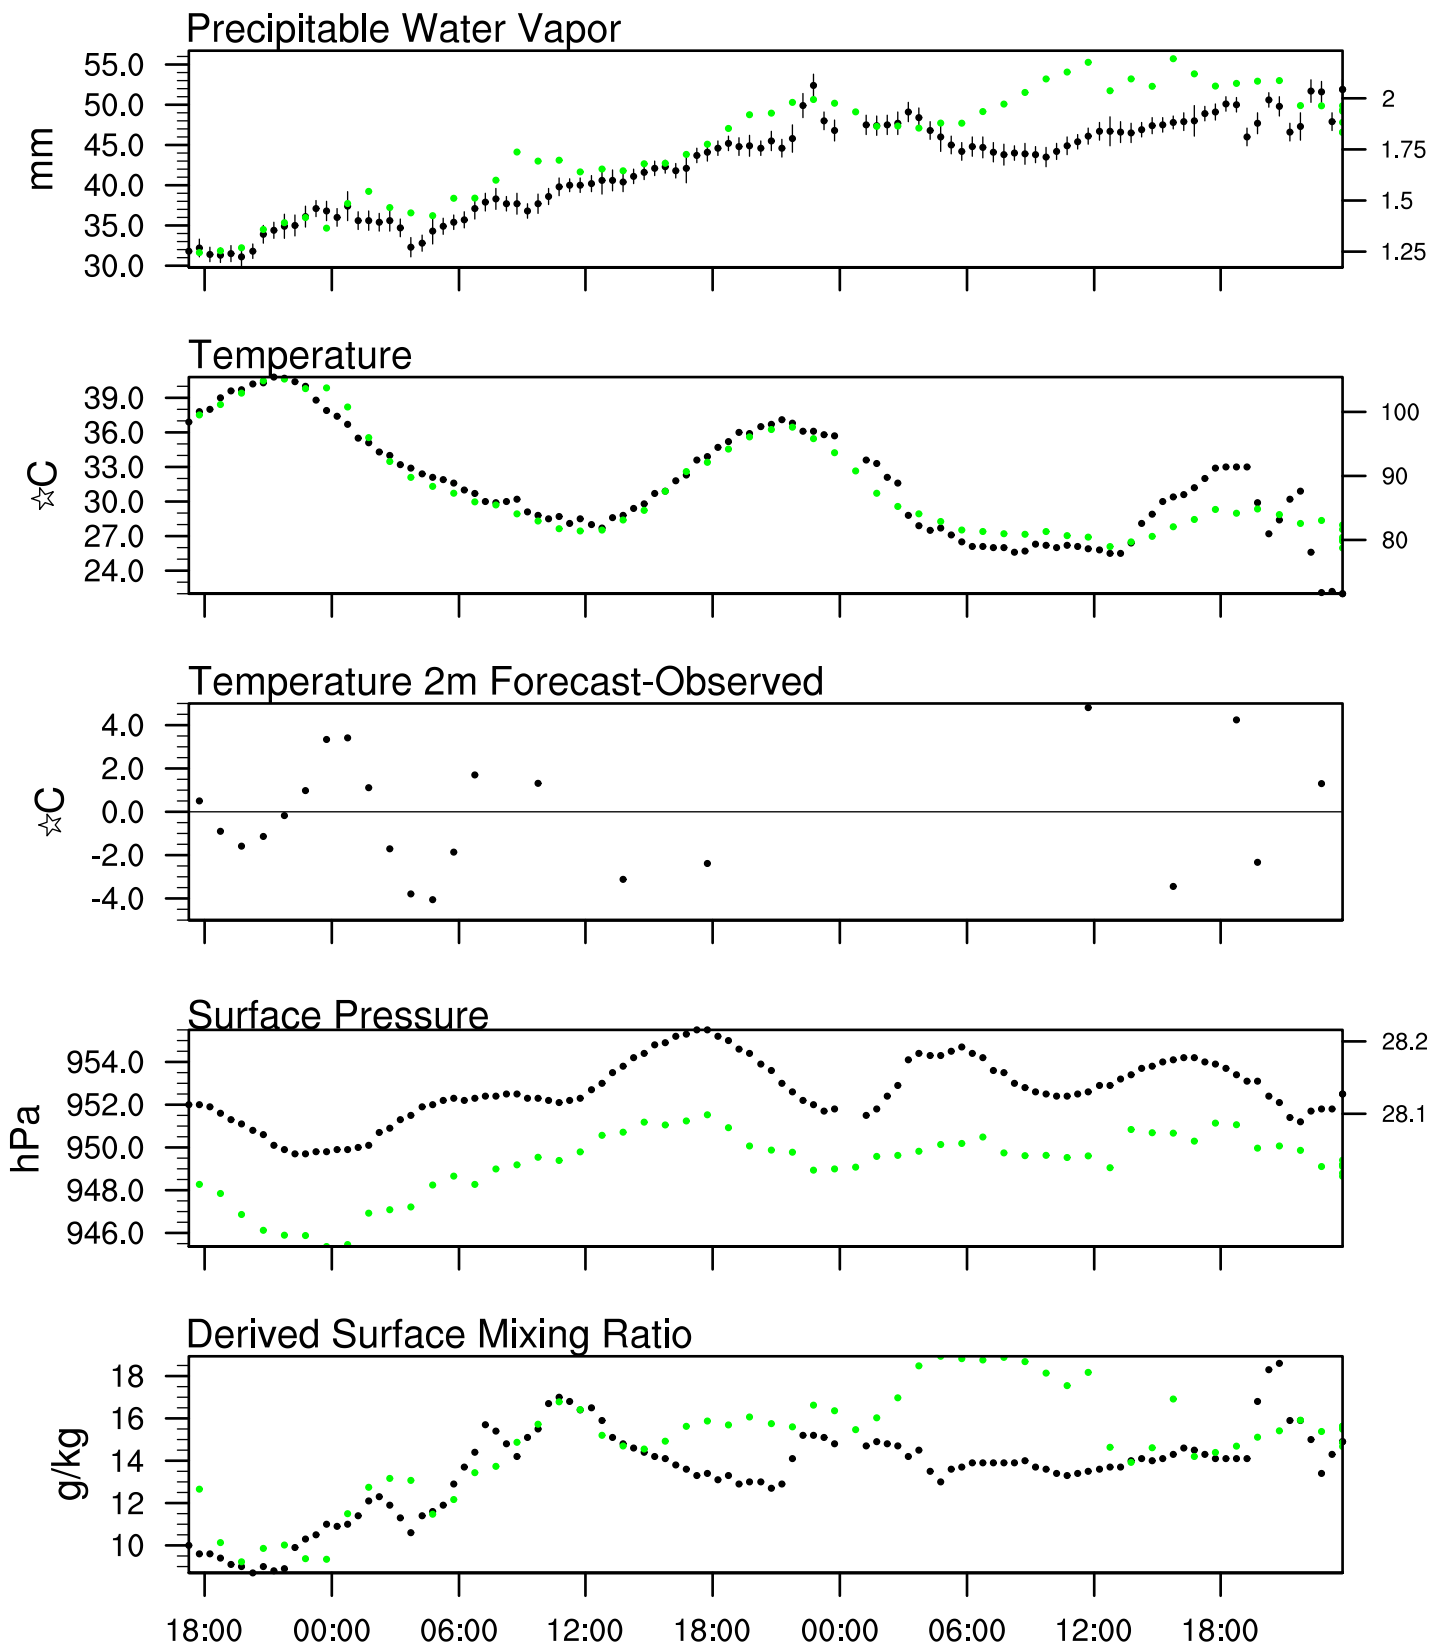

Organ Pipe, AZ

28 Aug 2020 17:45 UTC - 1 Sep 2020 6:15 UTC

Organ Pipe, AZ 28Aug 2020 17Z

Plcl=715 Tlcl[C]=12 Shox=2 Pwat[cm]=3 Cape[J]= 2270

Organ Pipe, AZ 29Aug 2020 5Z

Plcl=762 Tlcl[C]=12 Shox=0 Pwat[cm]=4 Cape[J]= 327