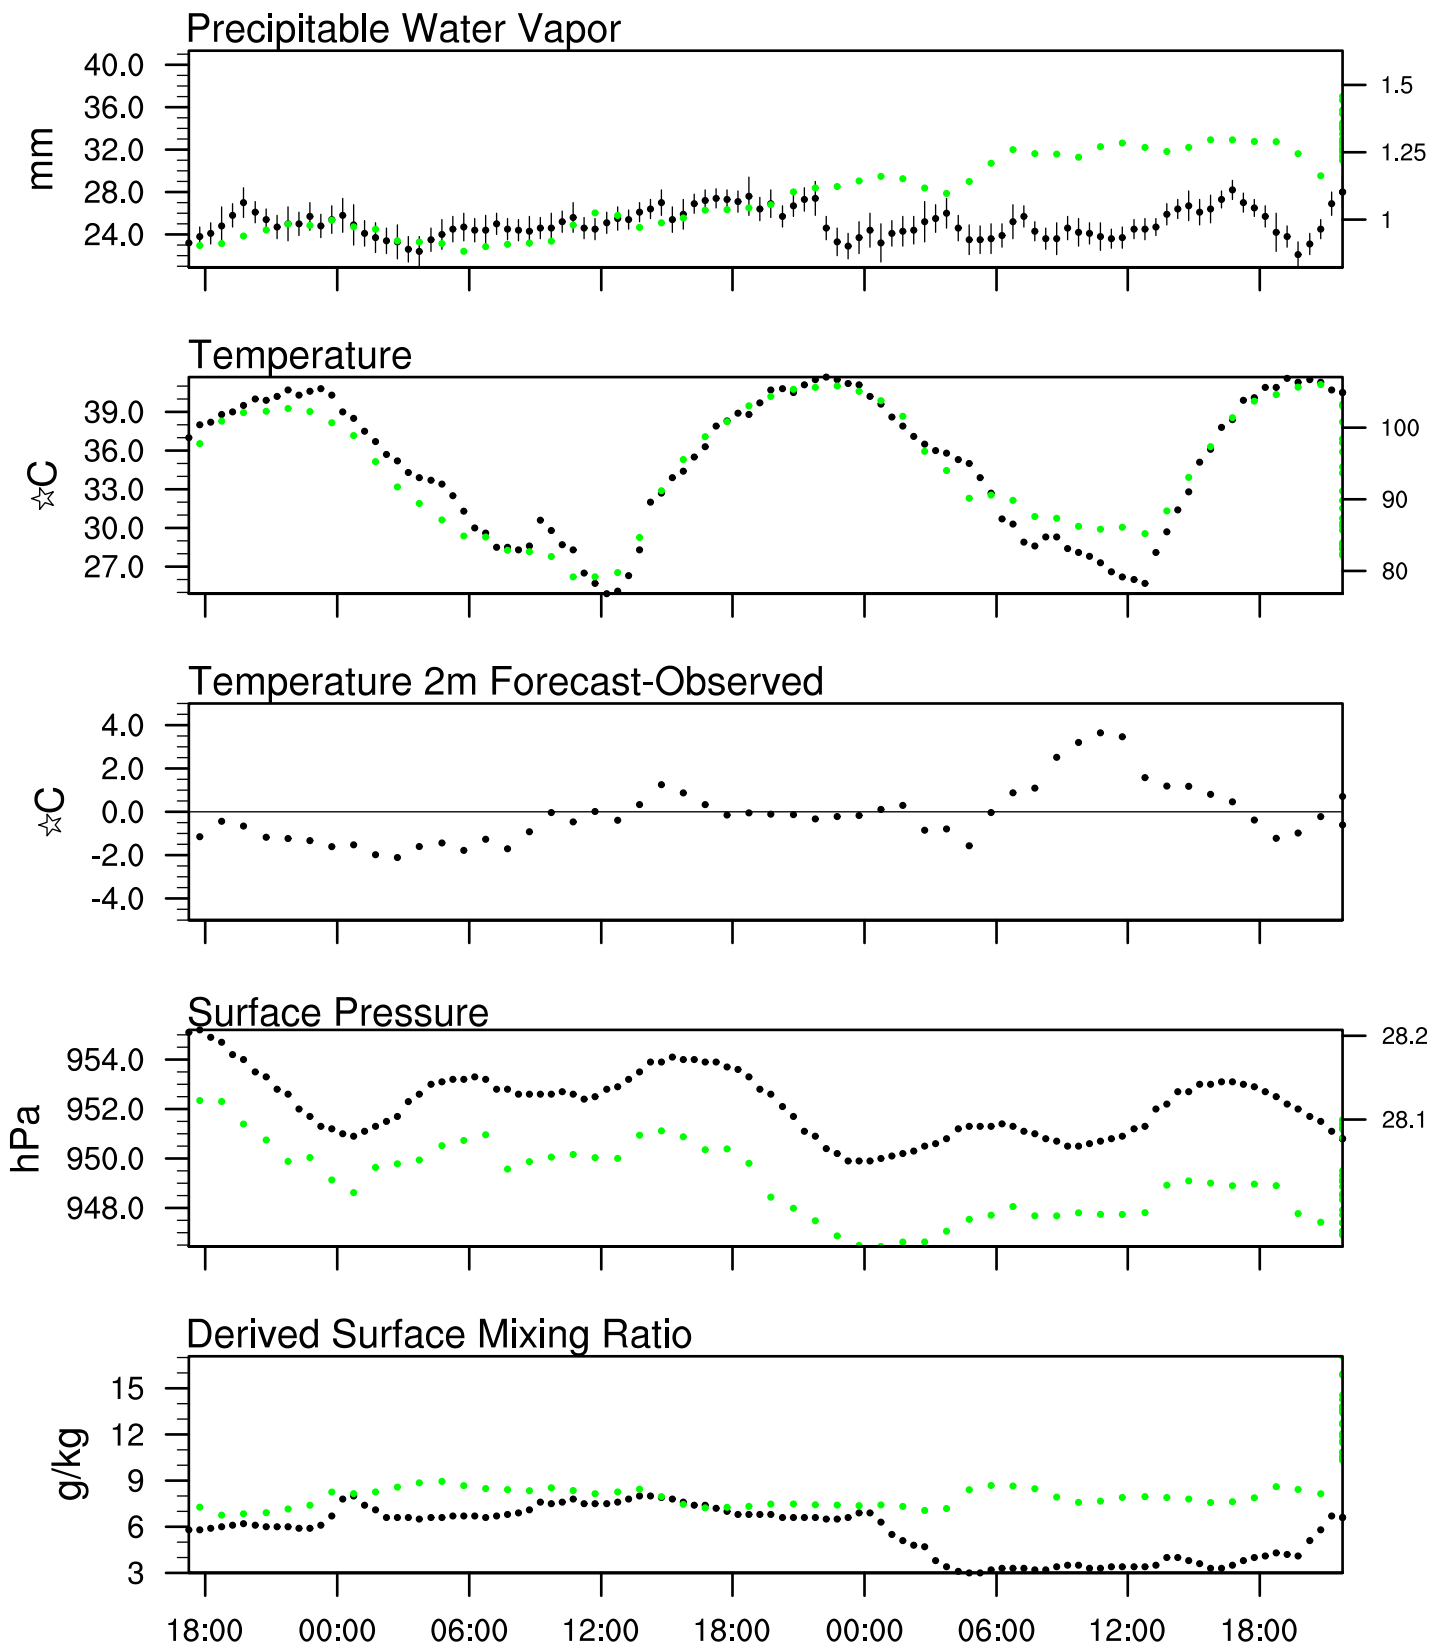

Organ Pipe, AZ

26 Jul 2020 17:45 UTC - 30 Jul 2020 6:15 UTC

Organ Pipe, AZ 26Jul 2020 17Z

Plcl=650 Tlcl[C]=3 Shox=6 Pwat[cm]=2 Cape[J]= 37

Organ Pipe, AZ 27Jul 2020 5Z

Plcl=723 Tlcl[C]=7 Shox=4 Pwat[cm]=2 Cape[J]= 0